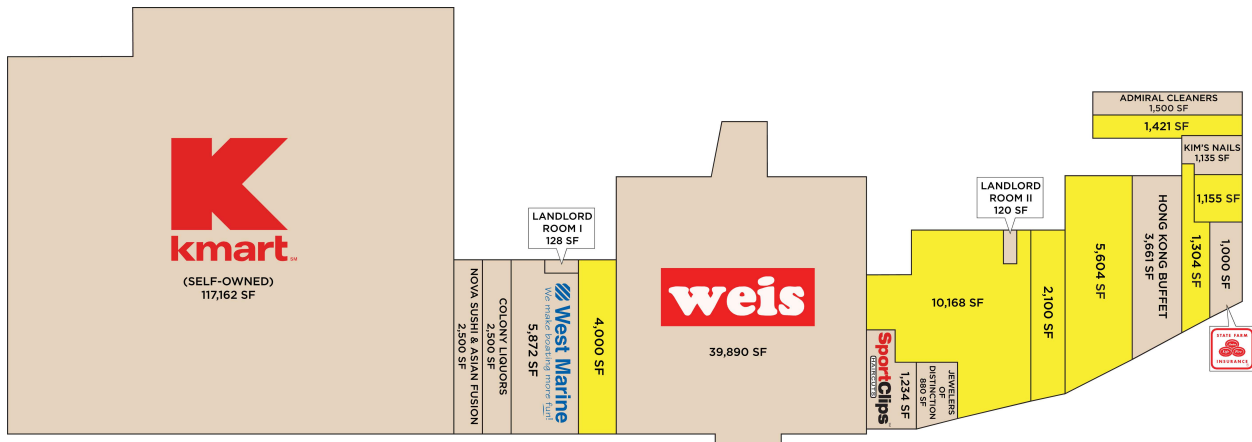

# The Marketplace at South River Colony

AVAILABLE	1,060 SF	Hong Kong Buffet	3,661 SF
AVAILABLE	1,155 SF	Jewelers of Distinction	880 SF
AVAILABLE	1,304 SF	Kim's Nails	1,135 SF
AVAILABLE	1,421 SF	Kmart	117,162 SF
AVAILABLE	2,100 SF	NOVA Sushi & Asian Fushion	2,500 SF
AVAILABLE	4,000 SF	Sport Clips	1,234 SF
AVAILABLE	5,604 SF	State Farm Insurance	1,000 SF
AVAILABLE	10,168 SF	Weis	39,890 SF
Admiral Cleaners	1,500 SF	Wendy's	3,000 SF
Colony Liquors	2,500 SF	West Marine	5,872 SF
Green Turtle	5,940 SF		