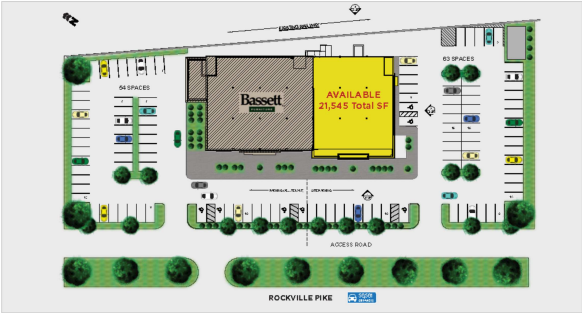

1170 Rockville Pike

SITE PLAN

GROUND LEVEL FLOOR PLAN

LOWER LEVEL FLOOR PLAN

SECOND LEVEL FLOOR PLAN

- Bassett Furniture Direct

-- Best Buy

--- Taco Bell

GROUND 1 AVAILABLE 2,674 SF

GROUND 2 AVAILABLE 2,165 SF

GROUND 3 AVAILABLE 1,811 SF

_ Audi Dealer

_ BMW Dealer

1A AVAILABLE 2,159 SF

1B AVAILABLE 1,986 SF

1C AVAILABLE 1,956 SF

2A AVAILABLE 1,862 SF

2B AVAILABLE 2,160 SF

2C AVAILABLE 1,805 SF