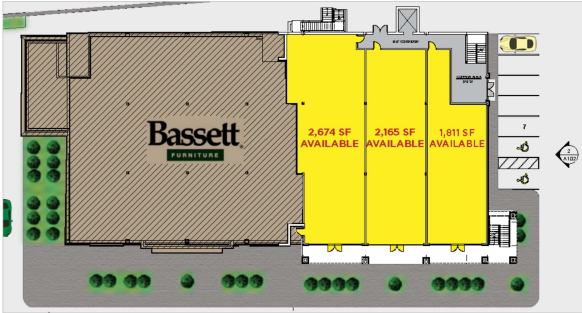

1170 Rockville Pike

SITE PLAN

GROUND LEVEL FLOOR PLAN

LOWER LEVEL FLOOR PLAN

SECOND LEVEL FLOOR PLAN

- Bassett Furniture Direct

-- Best Buy

--- Taco Bell

GROUND 1 AVAILABLE 2,674 SF

GROUND 2 AVAILABLE 2,165 SF

GROUND 3 AVAILABLE 1,811 SF

_ Audi Dealer

_ BMW Dealer

1A AVAILABLE 2,159 SF

1B AVAILABLE 1,986 SF

1C AVAILABLE 1,956 SF

2A AVAILABLE 1,862 SF

2B AVAILABLE 2,160 SF

2C AVAILABLE 1,805 SF