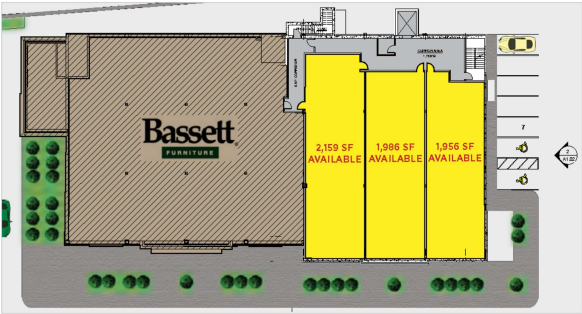

1170 Rockville Pike

SITE PLAN

GROUND LEVEL FLOOR PLAN

LOWER LEVEL FLOOR PLAN

SECOND LEVEL FLOOR PLAN

- Bassett Furniture Direct

-- Best Buy

--- Taco Bell

GROUND 1 AVAILABLE 2,674 SF

GROUND 2 AVAILABLE 2,165 SF

GROUND 3 AVAILABLE 1,811 SF

_ Audi Dealer

_ BMW Dealer

1A AVAILABLE 2,159 SF

1B AVAILABLE 1,986 SF

1C AVAILABLE 1,956 SF

2A AVAILABLE 1,862 SF

2B AVAILABLE 2,160 SF

2C AVAILABLE 1,805 SF