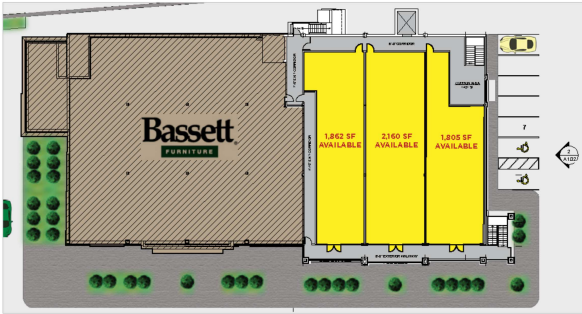

1170 Rockville Pike

SITE PLAN

GROUND LEVEL FLOOR PLAN

LOWER LEVEL FLOOR PLAN

SECOND LEVEL FLOOR PLAN

- Bassett Furniture Direct

-- Best Buy

--- Taco Bell

GROUND 1 AVAILABLE 2,674 SF

GROUND 2 AVAILABLE 2,165 SF

GROUND 3 AVAILABLE 1,811 SF

_ Audi Dealer

_ BMW Dealer

1A AVAILABLE 2,159 SF

1B AVAILABLE 1,986 SF

1C AVAILABLE 1,956 SF

2A AVAILABLE 1,862 SF

2B AVAILABLE 2,160 SF

2C AVAILABLE 1,805 SF