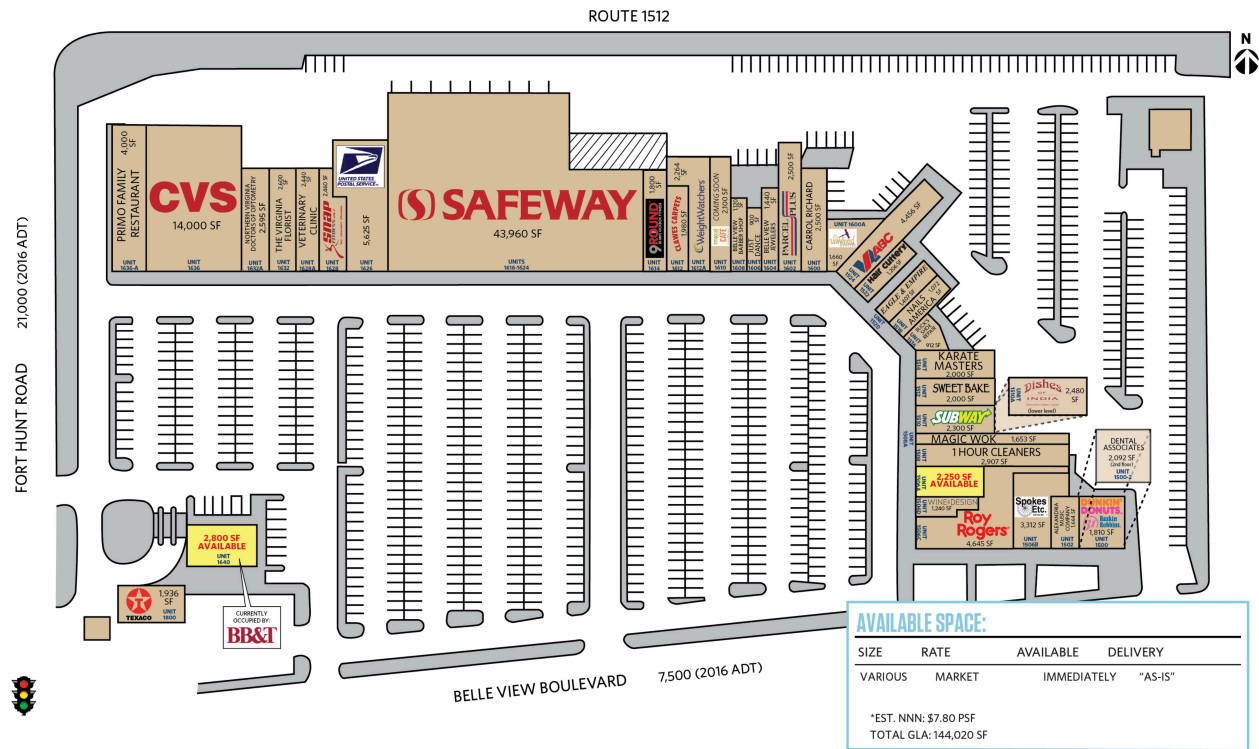

# Belle View Shopping Center

AVAILABLE	1 SF	Safeway	43 SF
AVAILABLE	2 SF	Snap Fitness	2 SF
BB&T	2 SF	The Virginia Florist	2 SF
Bella View Barber Shop	1 SF	United States Postal Service	5 SF
Bella View Jewelers	1 SF	Virginia ABC	
Clawes Carpets	1 SF	Weight Watchers	2 SF
Exxon		1 Subway	
Just Dance	900 SF	2 Dunkin' Donuts-Baskin Robbins	
Northern Virginia Doctors of Optometry	2 SF	65 Hair Cuttery	
Parcel Plus	2 SF	144 CVS Pharmacy	
Primo Family Restaurant	4 SF		