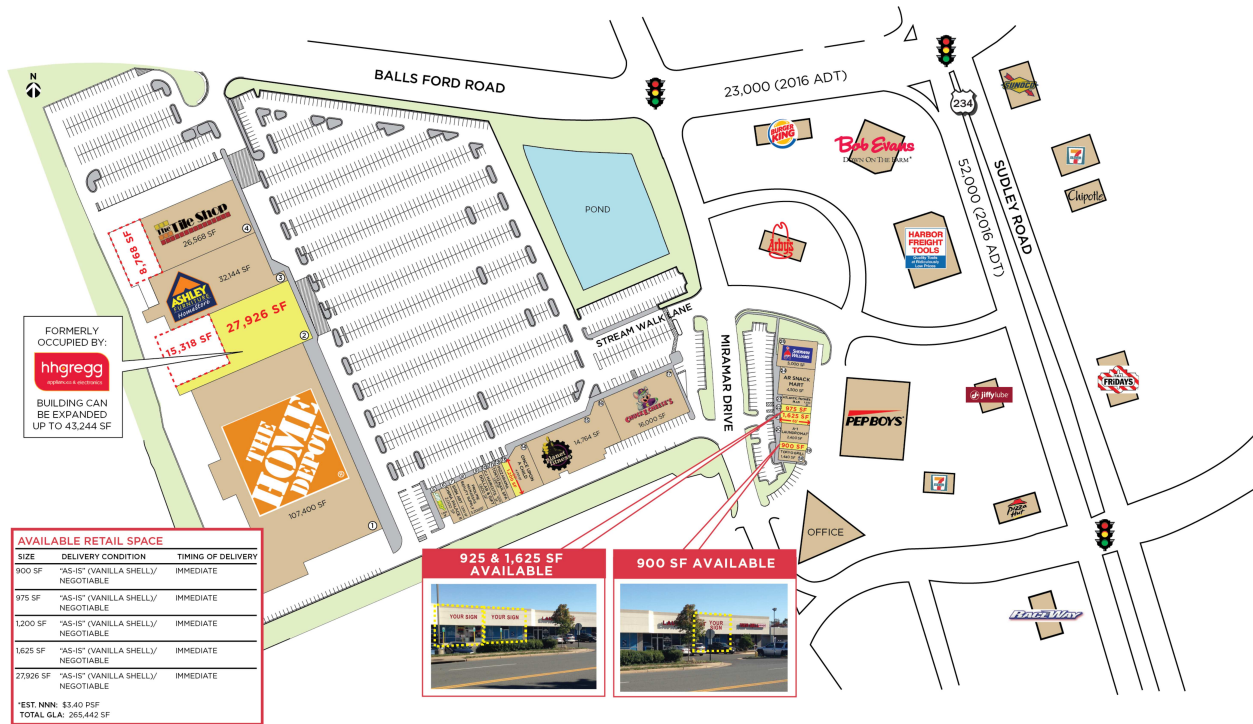

Promenade at Manassas

1 Home Depot	107,400 SF	14 AT&T Wireless	4,750 SF
3 Ashley Furniture	32,144 SF	15 Planet Fitness	14,764 SF
4 The Tile Shop	26,568 SF	16 Once Upon A Child	3,750 SF
5 Subway	1,200 SF	17 Chuck E Cheese's	16,000 SF
6 China Palace II	2,000 SF	18 Tokyo Grill	1,440 SF
7 Sign Art	1,200 SF	19 AVAILABLE	900 SF
8 Proline Manassas Beauty	3,200 SF	20 A-1 Laundromat	2,400 SF
9 Dollar & Gift	1,600 SF	21 AVAILABLE	1,625 SF
10 CJ Haircuts	1,200 SF	22 Barber Shop	975 SF
11 AVAILABLE	1,200 SF	24 AR Snack Mart	4,500 SF
12 Pizzarama	1,200 SF	25 Sherwin Williams	5,000 SF
13 El Buen Gusto Restaurant	1,200 SF		