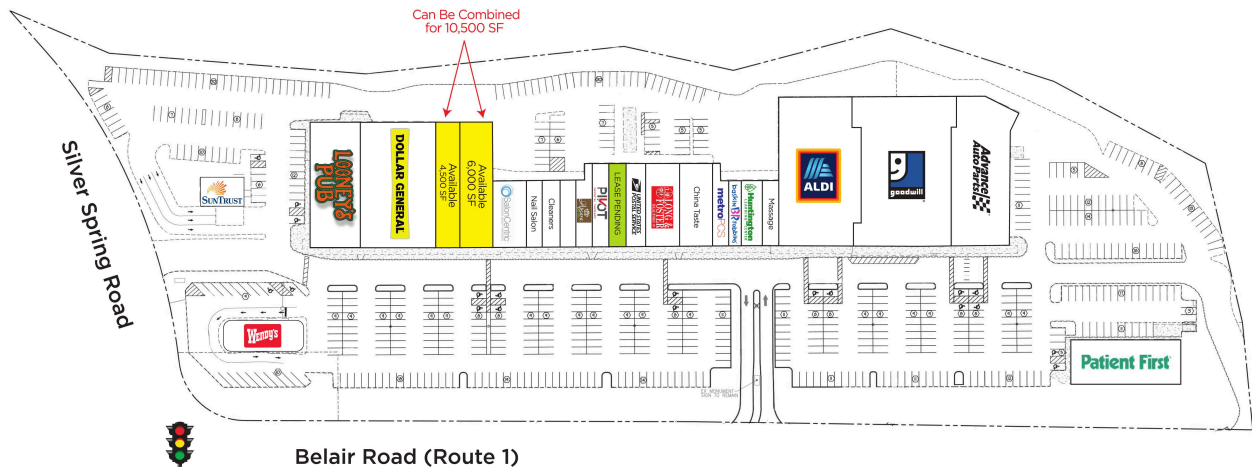

Perry Hall Crossing

AVAILABLE	2,000 SF	Long & Foster
AVAILABLE	4,500 SF	Looney's Pub
AVAILABLE	6,000 SF	Massage
Advance Auto Parts		Metro PCS
Aldi		Nail Salon & Day Spa
Apsara Day Spa		Patient First
Baskin Robbins		Pivot Physical Therapy
China Taste		Salon Centric
Cleaners		SunTrust
Dollar General		United States Post Office
Goodwill		Wendy's
Huntington Learning Center		