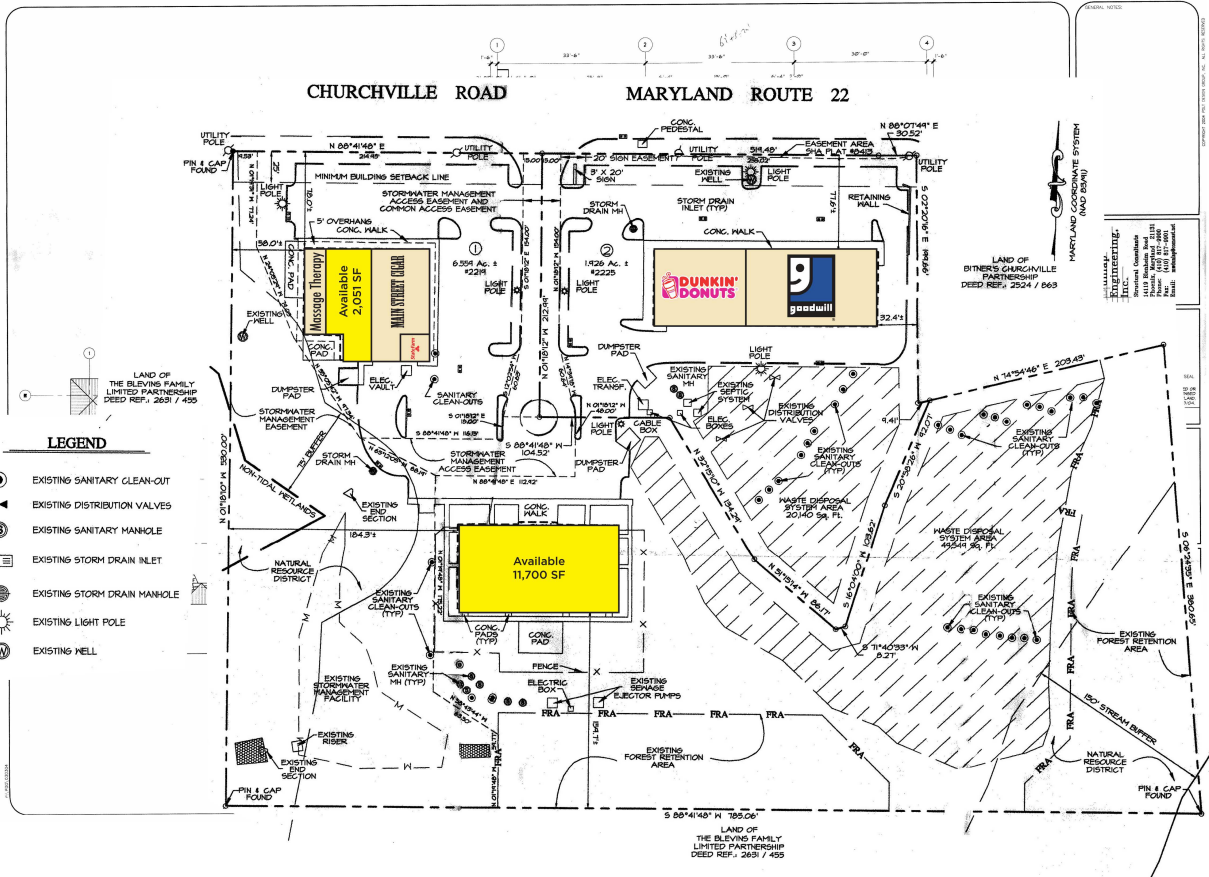

Thomas Run Station

AVAILABLE	1,500 SF	Goodwill
AVAILABLE	2,051 SF	Main Street Cigar
AVAILABLE	11,700 SF	State Farm
Dunkin Donuts		