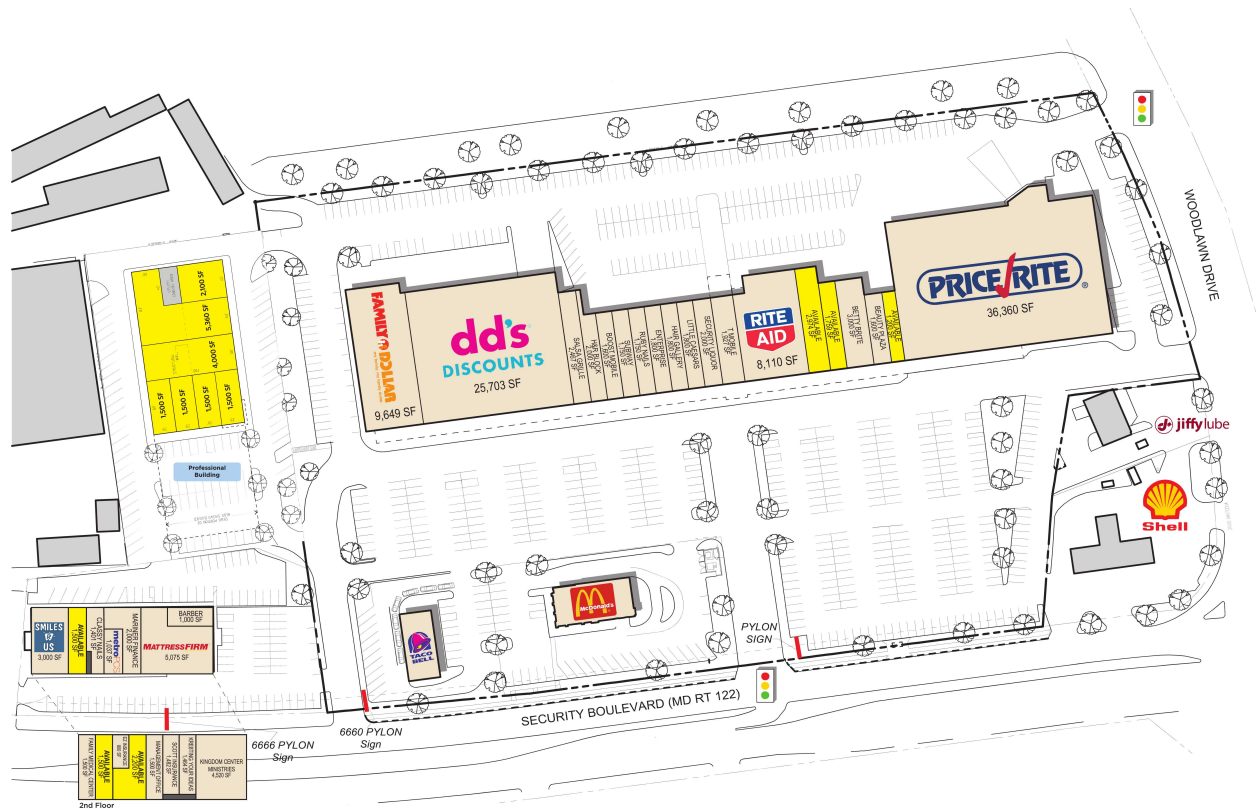

Meadows Shopping Center

AVAILABLE	1,000 SF	Little Caesars Pizza	1,800 SF
AVAILABLE	1,200 SF	Mariner Finance	2,000 SF
AVAILABLE	2,974 SF	Mattress Firm	5,075 SF
AVAILABLE	8,000 SF	McDonald's	
Beauty Plaza	1,600 SF	Metro PCS	1,037 SF
Betty Brite Cleaners	3,000 SF	Price Rite	36,360 SF
Boost Mobile	1,600 SF	Rite Aid	8,110 SF
Chicken Trout	1,759 SF	Ruby Nails	1,750 SF
Classy Nails	1,401 SF	Salsa Grille	2,467 SF
dd's Discounts	25,703 SF	Security Liquors	2,000 SF
Enterprise Rent-A-Car	1,800 SF	Smiles R Us	3,000 SF
Family Dollar	9,649 SF	Subway	1,750 SF
H&R Block	2,000 SF	T-Mobile	1,927 SF
Hair Gallery	1,800 SF	Taco Bell	