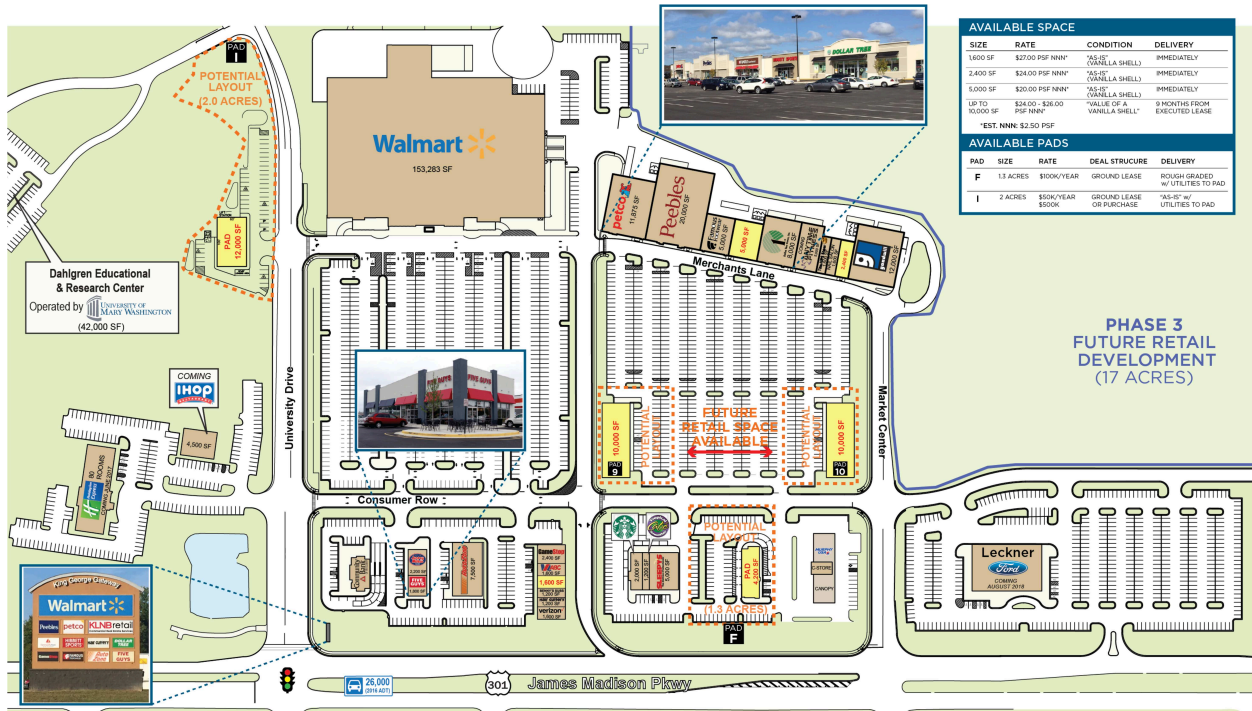

# King George Gateway

<b>PAD 10 AVAILABLE</b>	10,000 SF	220 Virginia ABC
<b>PAD 9 AVAILABLE</b>	10,000 SF	225 GameStop
<b>PAD F AVAILABLE</b>	4,200 SF	300 Starbucks
<b>PAD I AVAILABLE</b>	12,000 SF	305 Tropical Smoothie Cafe
<b>PAD J AVAILABLE</b>	6,000 SF	310 Mattress Firm
100 Holiday Inn Express		400 Petco
100 A Community Bank		405 Peebles
100 B Auto Zone		410 Famous Footwear
105 A Five Guys		415 Hibbett Sports
110 A Jersey Mike's Subs		420 Dollar Tree
200 Verizon Wireless	<b>425 AVAILABLE</b>	5,000 SF
205 Hair Cuttery		430 The UPS Store
210 Benny's Bar & Grill		435 Nail Salon & Day Spa
215 Sweet Frog Frozen Yogurt		440 Virginia Barbeque

# King George Gateway

---

445 Goodwill

500 Walmart