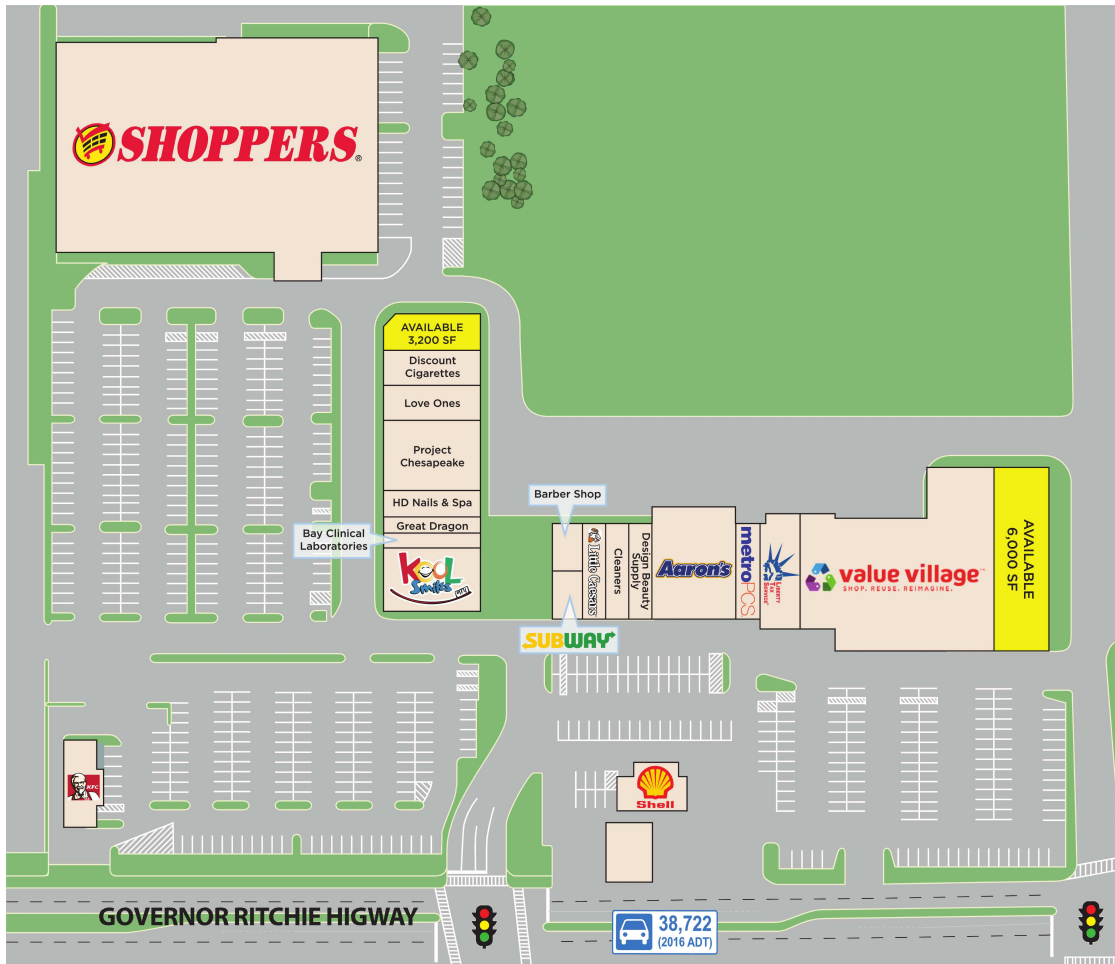

Ritchie Highway Shopping Center

AVAILABLE	3,200 SF	Discount Cigarettes	
		Love Ones	
		Project Chesapeake	
		HD Nails & Spa	
		Great Dragon	
		Bay Clinical Laboratories	
		Kool Smiles	
		Barber Shop	
		Little Caesars	
		Cleaners	
		Design Beauty Supply	
		Aaron's	
		Metro PCS	
		Liberty Tax	
		Value Village	
		AVAILABLE	6,000 SF
		Shell	
		KFC	
		GOVERNOR RITCHIE HIGHWAY	
		38,722 (2016 ADT)	