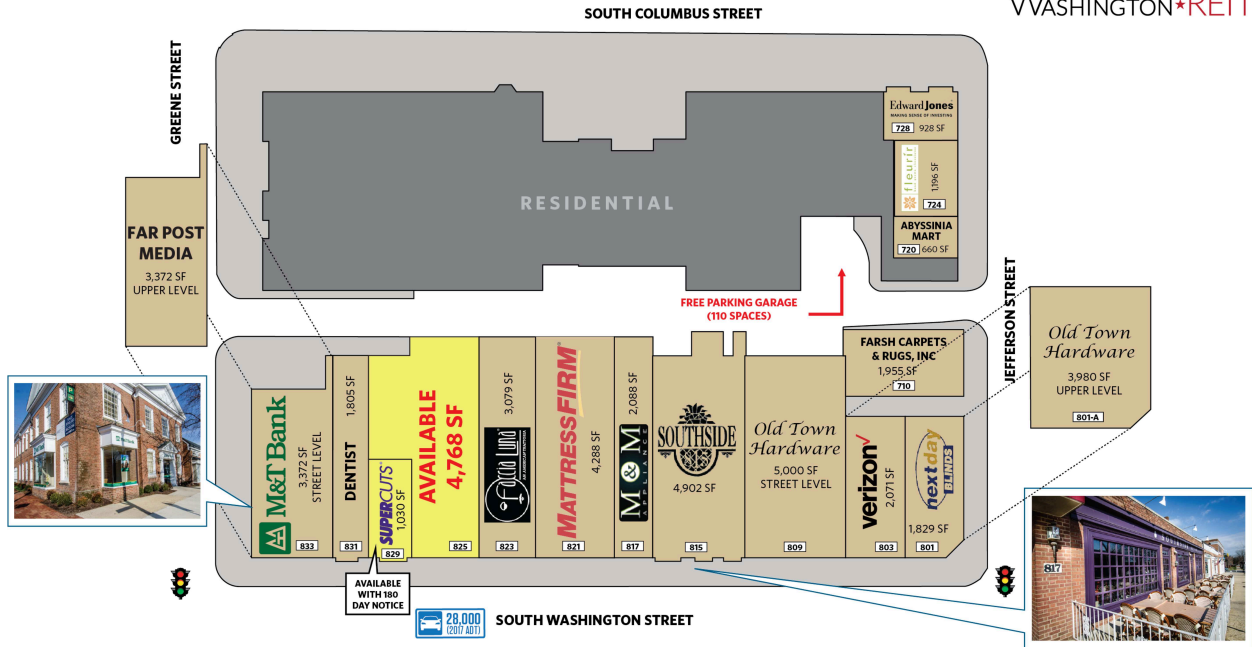

# 800 South Washington Street

OWNED & MANAGED BY:

WASHINGTON REIT

724 AVAILABLE

1,196 SF

825 AVAILABLE

4,768 SF

801 AVAILABLE

2,004 SF