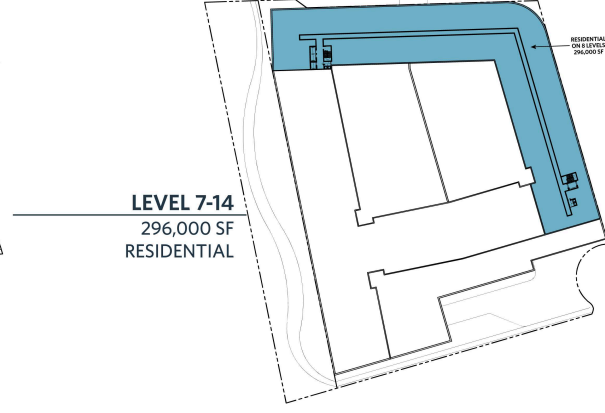

RETAIL & RESIDENTIAL

**PARKING/RETAIL
LEVEL 1**
[at grade]
12,500 SF
RETAIL
7,000 SF
RESIDENTIAL

**RETAIL
LEVEL 2+**
[extended ceiling heights]
43,000 SF
RETAIL
96,000 SF
RESIDENTIAL

LEVEL 4, 5, 6
228,000 SF
RESIDENTIAL

LEVEL 7-14
296,000 SF
RESIDENTIAL