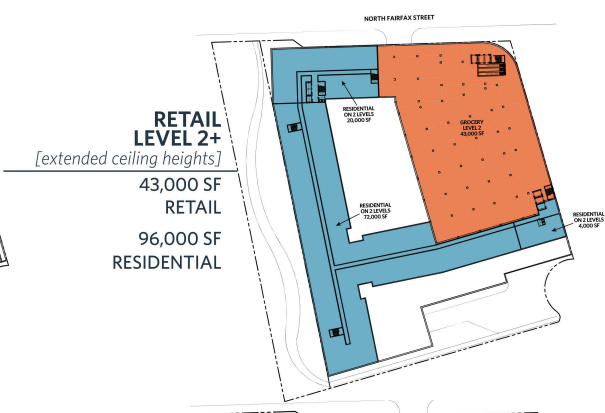

RETAIL & RESIDENTIAL

**PARKING/RETAIL
LEVEL 1**
[at grade]
12,500 SF
RETAIL
7,000 SF
RESIDENTIAL

**RETAIL
LEVEL 2+**
[extended ceiling heights]
43,000 SF
RETAIL
96,000 SF
RESIDENTIAL

LEVEL 4, 5, 6
228,000 SF
RESIDENTIAL

LEVEL 7-14
296,000 SF
RESIDENTIAL