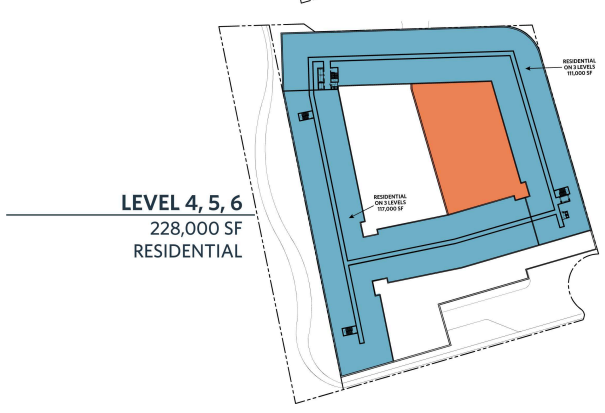

RETAIL & RESIDENTIAL

**PARKING/RETAIL
LEVEL 1**
[at grade]
12,500 SF
RETAIL
7,000 SF
RESIDENTIAL

**RETAIL
LEVEL 2+**
[extended ceiling heights]
43,000 SF
RETAIL
96,000 SF
RESIDENTIAL

LEVEL 4, 5, 6
228,000 SF
RESIDENTIAL

LEVEL 7-14
296,000 SF
RESIDENTIAL