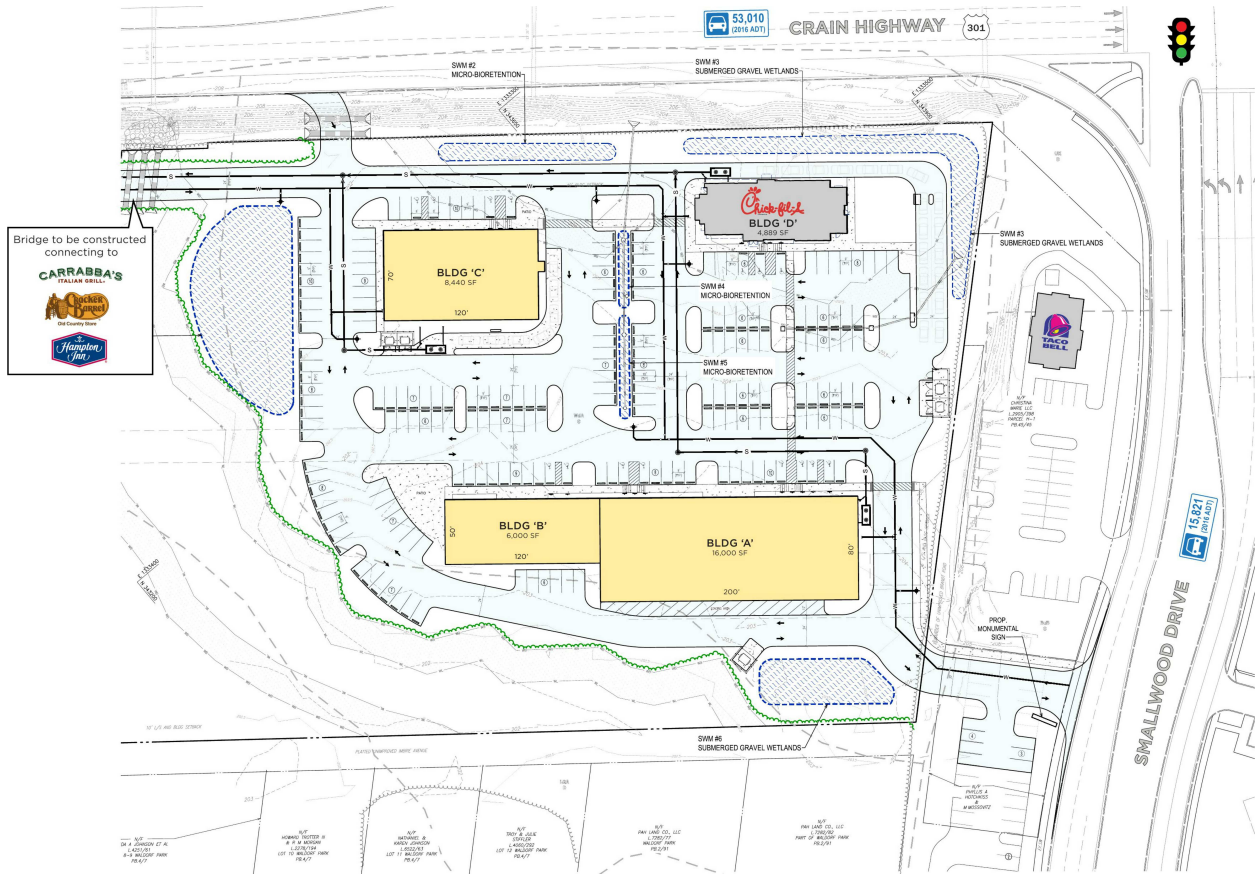

Waldorf Park

A AVAILABLE	16,000 SF	C AVAILABLE	8,440 SF
B AVAILABLE	6,000 SF	D AVAILABLE	4,889 SF