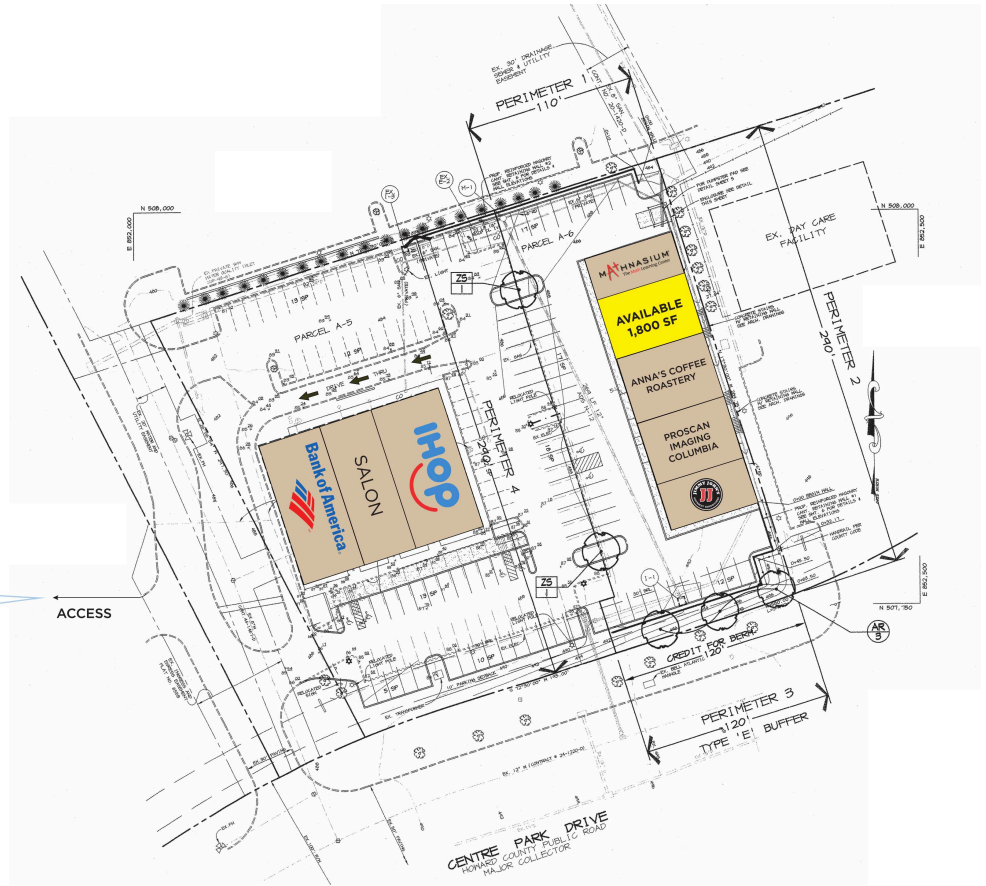

8825 Centre Park Drive

Columbia Palace Plaza

Giant
DUNKIN' DONUTS
SUBWAY
hair cuttery
GameStop

AVAILABLE

1,800 SF

Jimmy John's

Anna's Coffee

Mathnasium

Bank of America

Proscan Imaging Columbia

IHOP

Salon