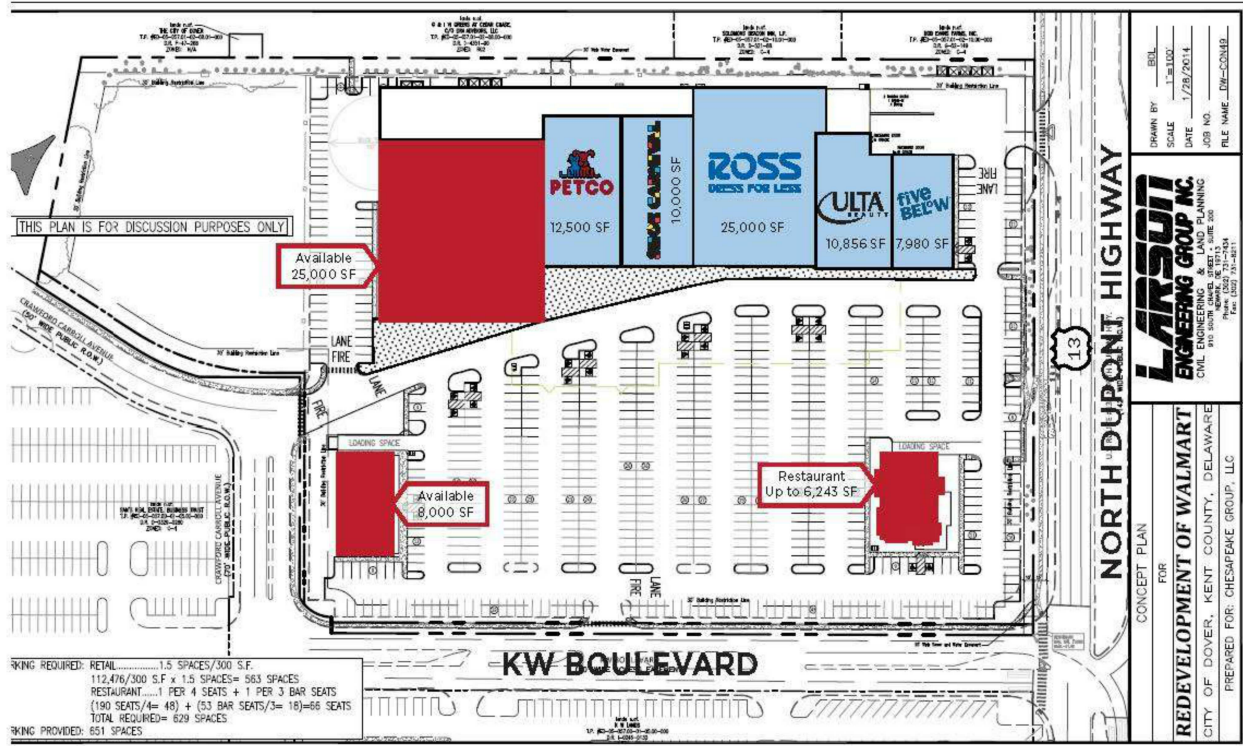

Dover Towne Center

100 AVAILABLE	25,000 SF	104 Ulta Beauty	10,856 SF
101 Petco	12,500 SF	105 Five Below	7,980 SF
102 Shoe Carnival	10,000 SF	200 AVAILABLE	8,000 SF
103 Ross	25,000 SF	300 AVAILABLE	6,243 SF