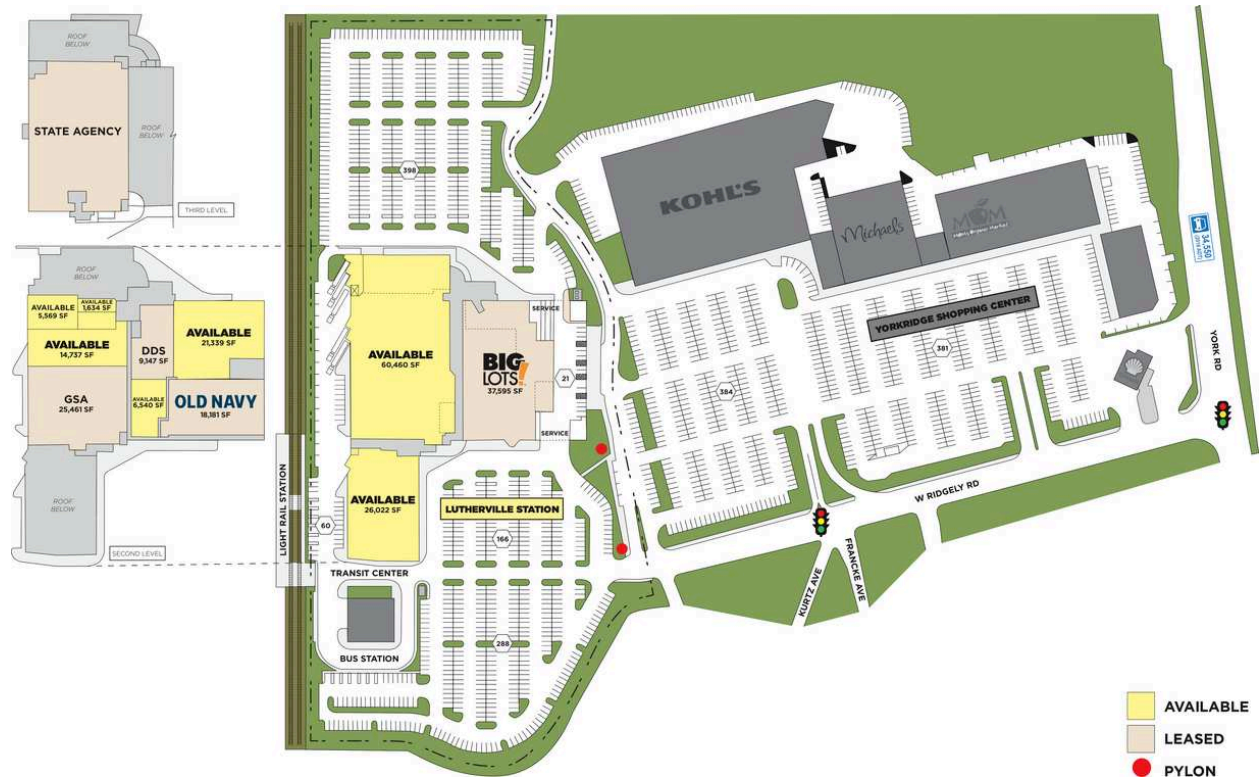

# Lutherville Station - Office

<b>AVAILABLE</b>	1,634 SF	<b>AVAILABLE</b>	60,460 SF
<b>AVAILABLE</b>	5,569 SF	Big Lots	37,595 SF
<b>AVAILABLE</b>	6,540 SF	Disability Determination Services	9,147 SF
<b>AVAILABLE</b>	14,737 SF	GSA	25,461 SF
<b>AVAILABLE</b>	21,339 SF	Old Navy	18,181 SF
<b>AVAILABLE</b>	26,022 SF		