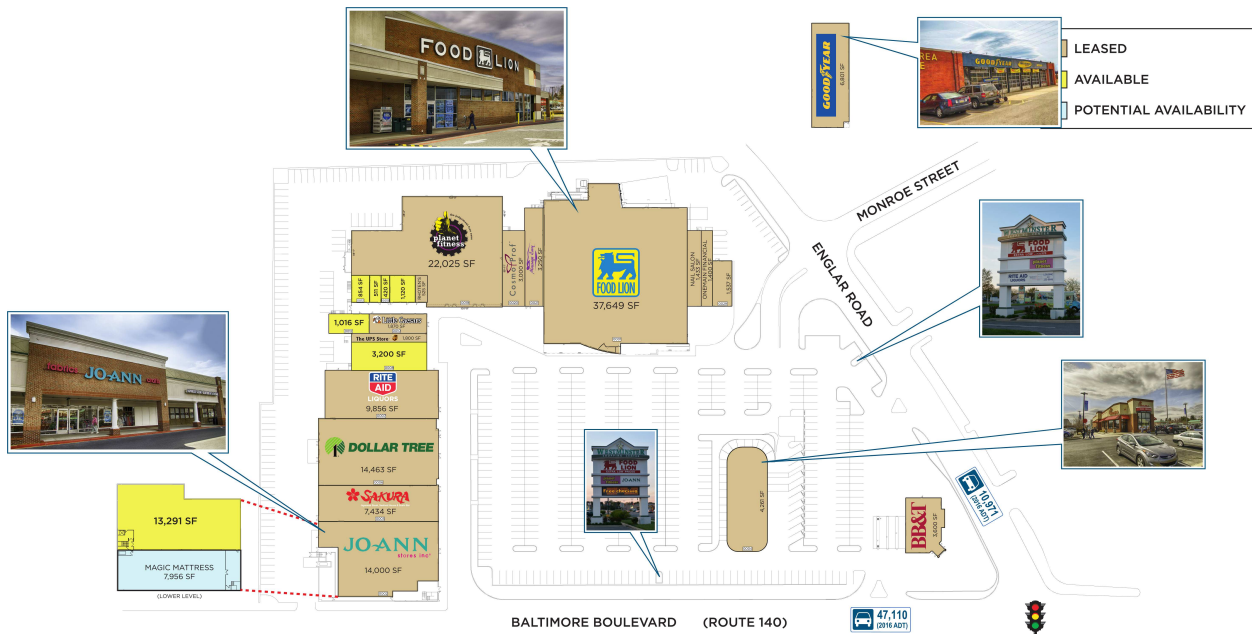

# Westminster Shopping Center

<b>AVAILABLE</b>	511 SF	0005 Sakura Japanese Restaurant	7,434 SF
<b>AVAILABLE</b>	1,120 SF	0006 Dollar Tree	14,463 SF
<b>AVAILABLE</b>	13,291 SF	0007 Rite Aid	9,856 SF
Magic Mattress	7,956 SF	<b>0008 AVAILABLE</b>	3,200 SF
Nail Salon & Day Spa	1,433 SF	0010 Little Caesars Pizza	1,870 SF
OneMain Financial	1,400 SF	<b>0012 AVAILABLE</b>	1,016 SF
Rhoten's	525 SF	<b>0013 AVAILABLE</b>	854 SF
Susquehanna Bank	3,600 SF	<b>0015 AVAILABLE</b>	420 SF
The UPS Store	1,800 SF	0019 Planet Fitness	22,025 SF
0001 Food Lion	37,649 SF	0020 Cosmo Prof	3,000 SF
0002 Joann Fabric and Craft Stores	14,000 SF	0021 Massage Envy	3,250 SF
0004 Chick-Fil-A	4,261 SF	0029 Carroll Community Bank	1,537 SF