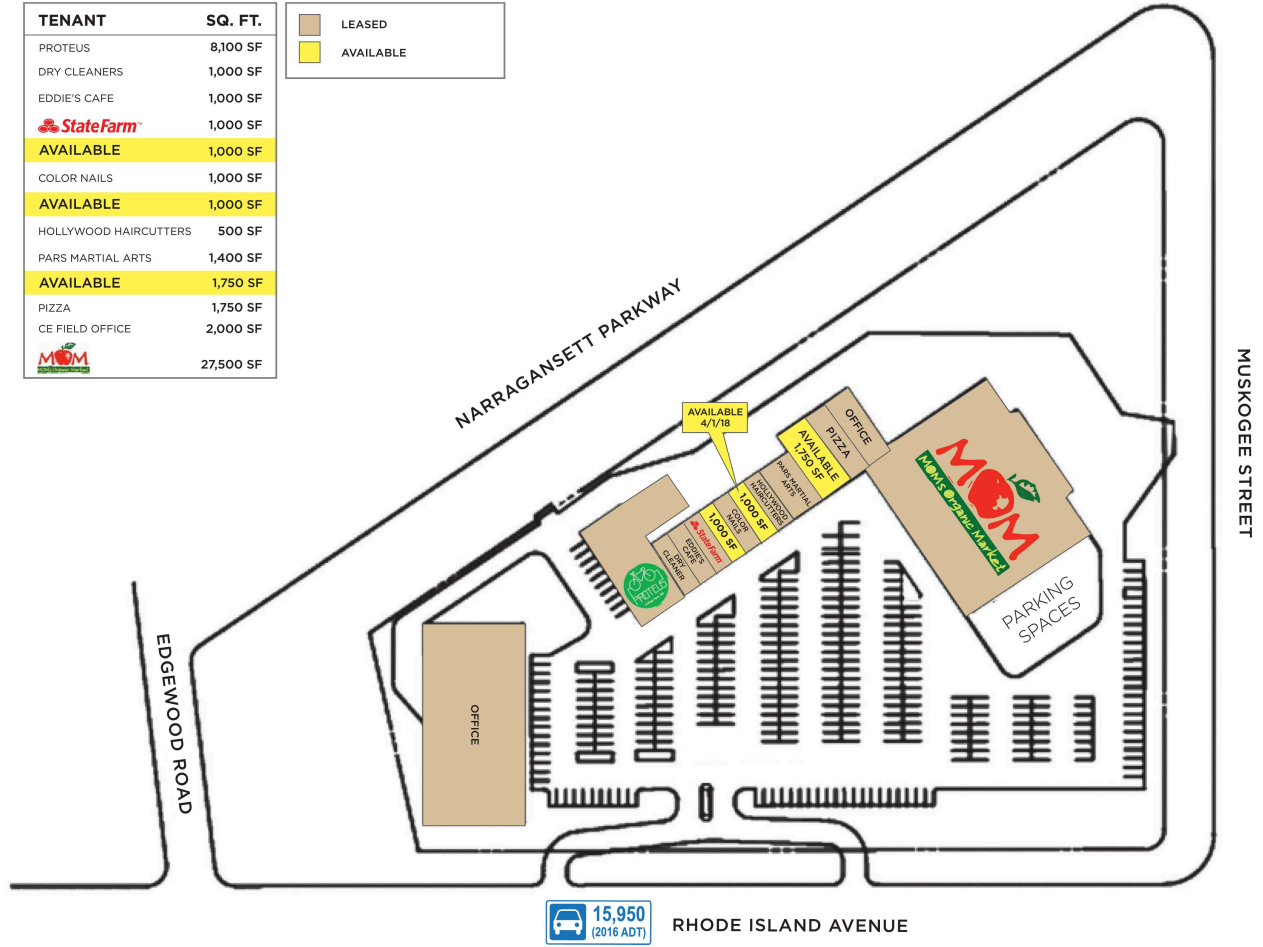

Hollywood Shopping Center

TENANT	SQ. FT.
PROTEUS	8,100 SF
DRY CLEANERS	1,000 SF
EDDIE'S CAFE	1,000 SF
State Farm	1,000 SF
AVAILABLE	1,000 SF
COLOR NAILS	1,000 SF
AVAILABLE	1,000 SF
HOLLYWOOD HAIRCUTTERS	500 SF
PARS MARTIAL ARTS	1,400 SF
AVAILABLE	1,750 SF
PIZZA	1,750 SF
CE FIELD OFFICE	2,000 SF
MOM's Organic Market	27,500 SF

LEASED
 AVAILABLE

1 Proteus	8,100 SF	8 Hollywood Haircutters	500 SF
2 Dry Cleaners	1,000 SF	9 Pars Martial Arts	1,400 SF
3 Eddie's Cafe	1,000 SF	10 AVAILABLE	1,750 SF
4 State Farm	1,000 SF	11 Pizza Roma	1,750 SF
5 AVAILABLE	1,000 SF	12 Cefeild Office	2,000 SF
6 Colon Nails	1,000 SF	13 MOM's Organic Market	27,500 SF
7 AVAILABLE	1,000 SF		