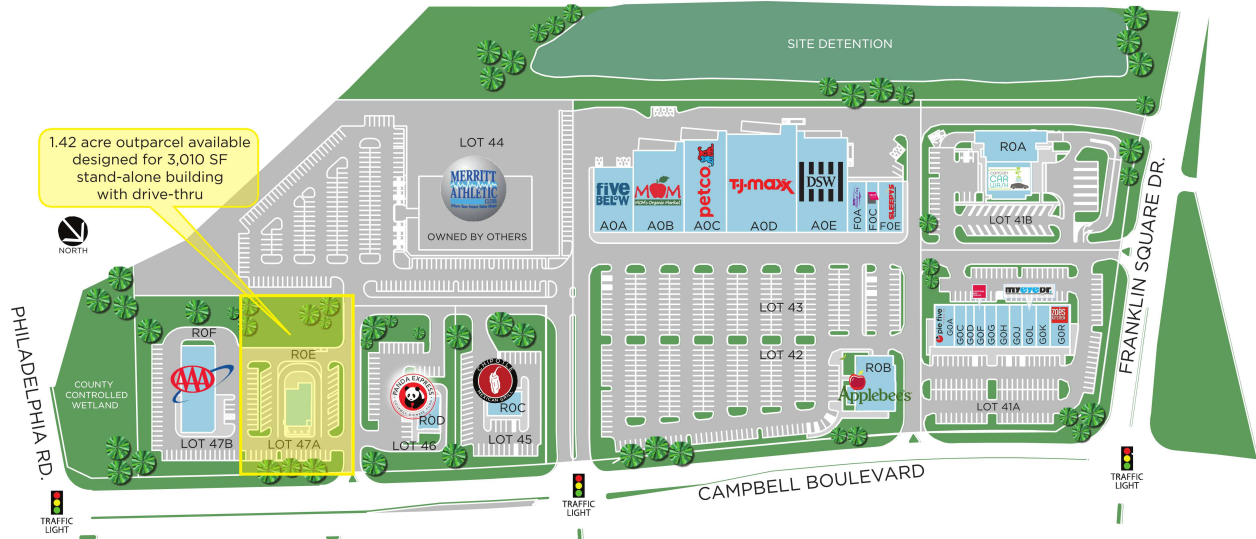

Nottingham Commons

TENANT LIST

AOA	Five Below	8,050 SF	GOC	Jimmy John's	1,500 SF	ROA	Canton Car Wash	11,024 SF
AOB	MOM's Organic Market	15,000 SF	GOD	Hair Cuttery	1,125 SF	ROB	Applebee's	6,138 SF
AOC	Petco	12,250 SF	GOF	European Wax Center	1,425 SF	ROC	Chipotle	2,209 SF
AOD	TJ Maxx	22,035 SF	GOG	Avalon Nails	1,500 SF	ROD	Panda Express	2,600 SF
AOE	DSW	15,000 SF	GOH	Next Day Blinds	1,800 SF	ROE	Available	1.42 Acres
FOA	Massage Envy	2,700 SF	GOJ	Japanese Restaurant	1,650 SF	ROF	AAA MidAtlantic	9,300 SF
FOC	Sally Beauty	1,920 SF	GOK	Nalley Fresh	1,875 SF			
FOE	Sleepy's	4,200 SF	GOL	My Eye Doctor	1,875 SF			
GOA	Pie Five Pizza	2,625 SF	GOR	Zoe's Kitchen	2,625 SF			

Jimmy John's		GOF European Wax Center	1,425 SF
AOA Five Below	8,050 SF	GOH Nail Salon & Day Spa	1,500 SF
AOB MOM's Organic Market	15,000 SF	GOK Nalley Fresh	1,875 SF
AOC Petco	12,250 SF	GOL My Eye Dr	1,875 SF
AOD T.J. Maxx	22,035 SF	GOR Zoe's Kitchen	2,625 SF
FOA Massage Envy	4,200 SF	ROA Canton Car Wash	11,024 SF
FOC Sally Beauty Supply	1,920 SF	ROB Applebee's	6,138 SF
FOE Mattress Firm	4,200 SF	ROC Chipotle	2,209 SF
GOA Pie Five Pizza Co	2,625 SF	ROF AAA MidAtlantic	9,300 SF
GOD Hair Cuttery	1,125 SF		