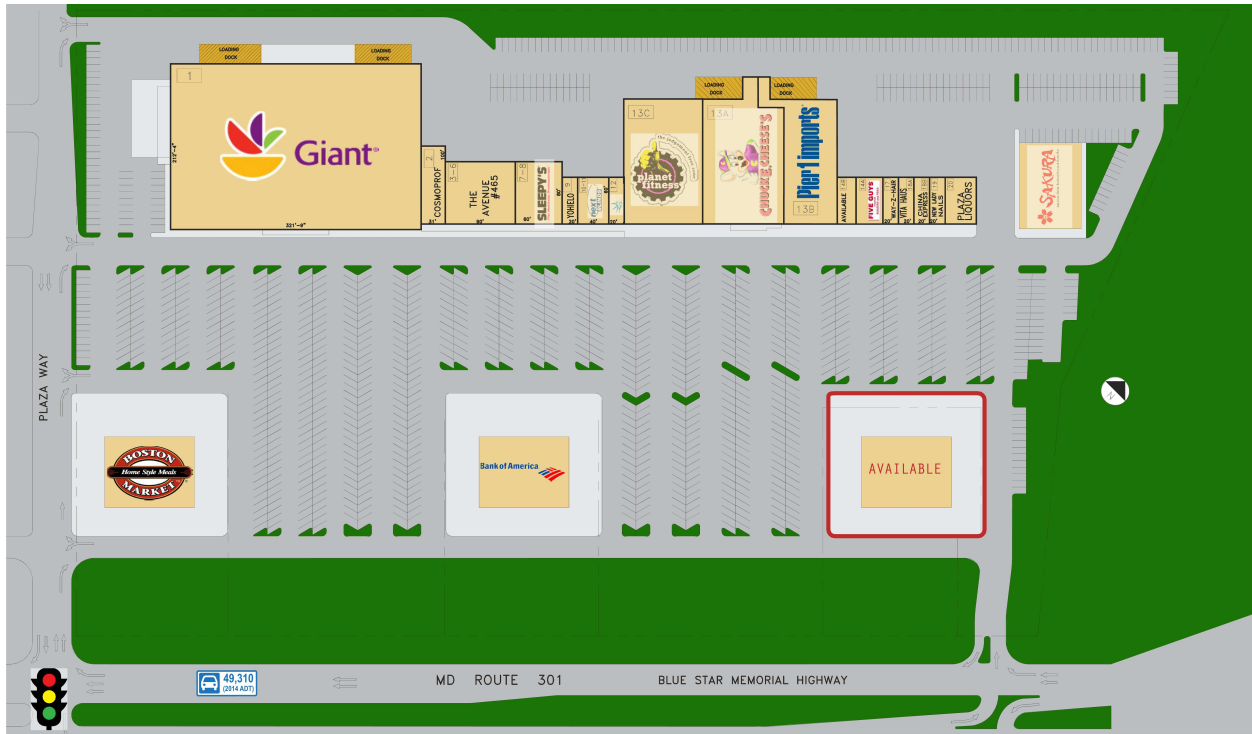

Charles County Plaza

- 1 Giant Food
- 2 Cosmo Prof
- 3-6 The Avenue
- 7-8 Mattress Firm
- 9 Yohielo
- 10-11 Next Day Blinds
- 12 Liberty Tax Service
- 13A Chuck E Cheese's
- 13B Pier 1 Imports

- 13C Planet Fitness
- 14A Five Guys Burgers & Fries
- 14B AVAILABLE**
- 17 Way-Z-Hair
- 18A Vita Haus
- 18B China Express
- 19 New Lady Nails
- 20 Plaza Liquors