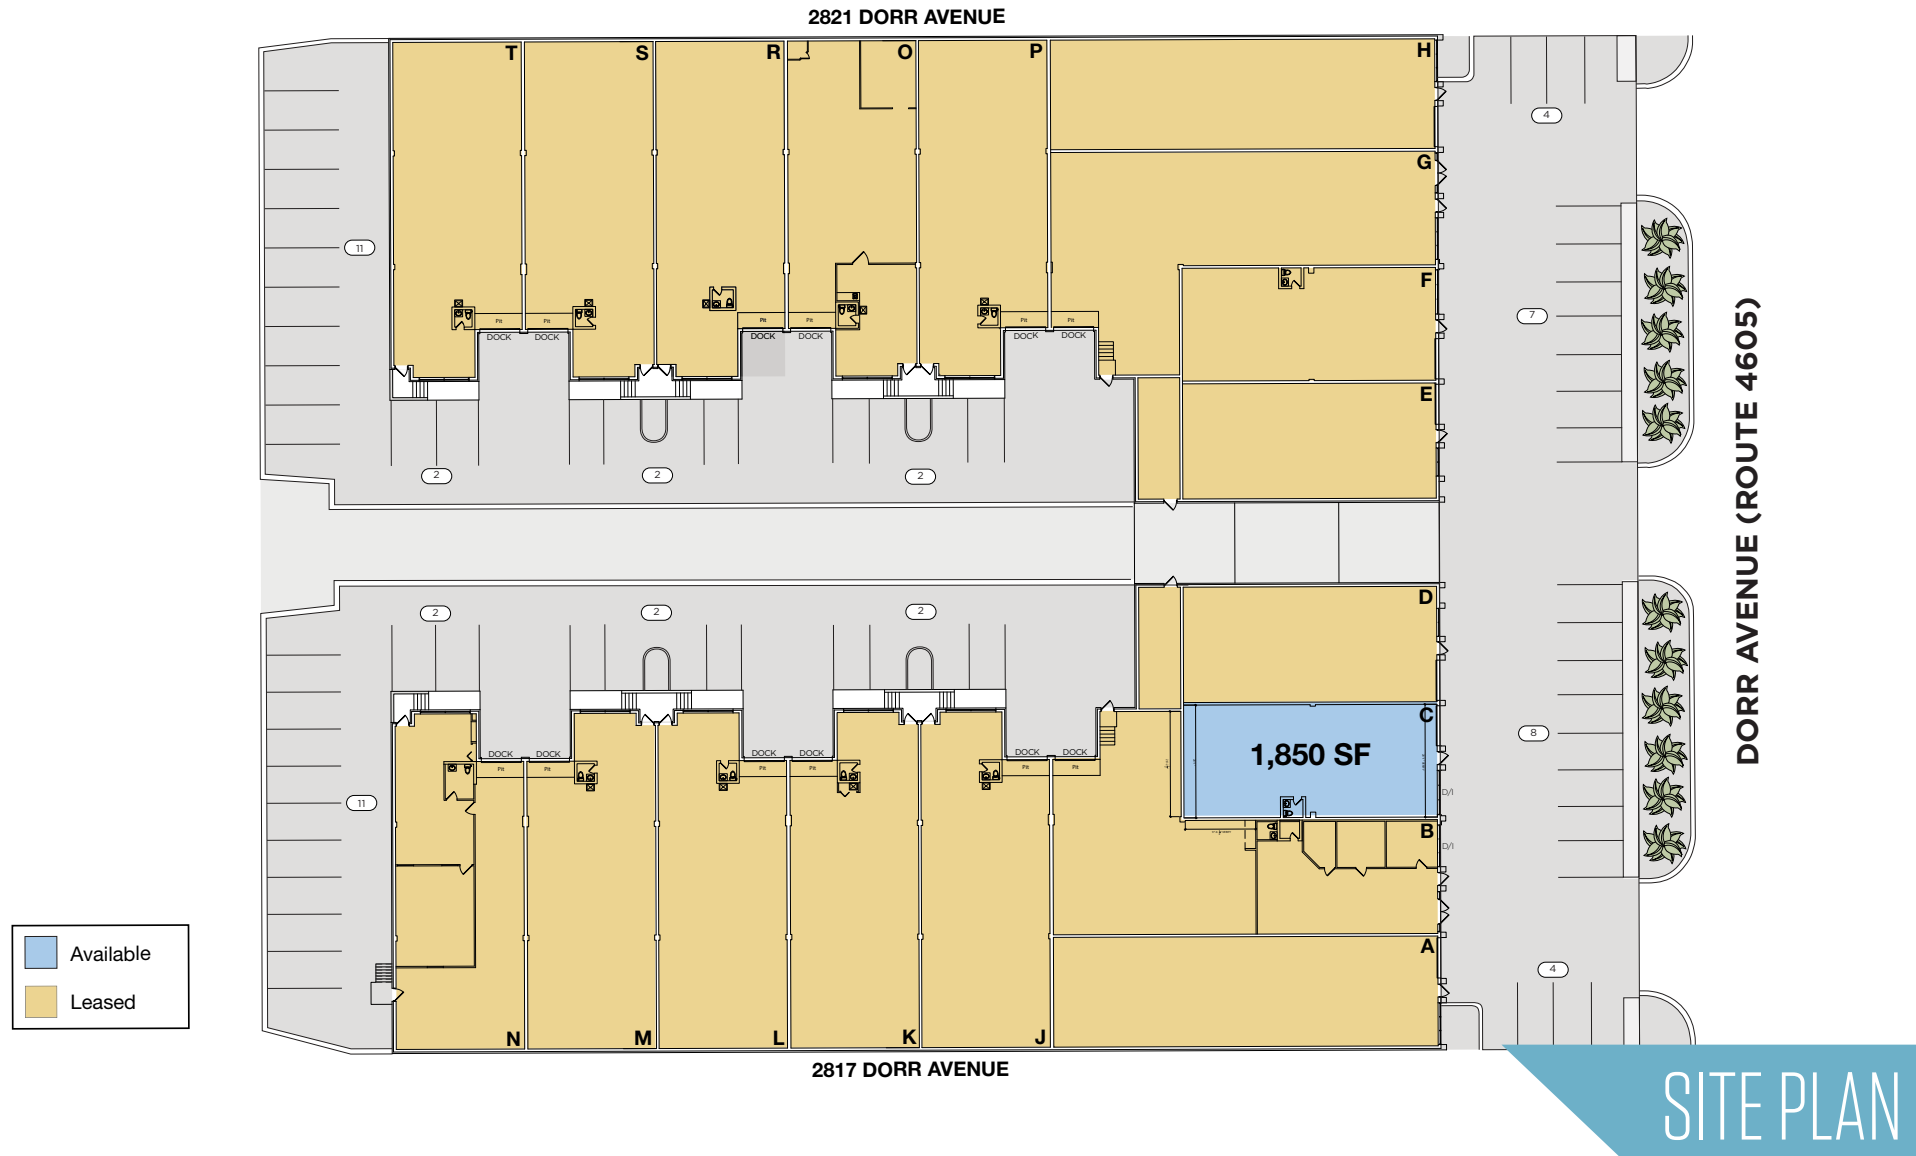

LEE HI INDUSTRIAL CENTER

2817 - 2821 Dorr Avenue, Fairfax, VA 22031
Fairfax County

Ryan Moody
rmoody@klnb.com
703-268-2739

8065 Leesburg Pike, Suite 700
Tysons, VA 22182
klnb.com