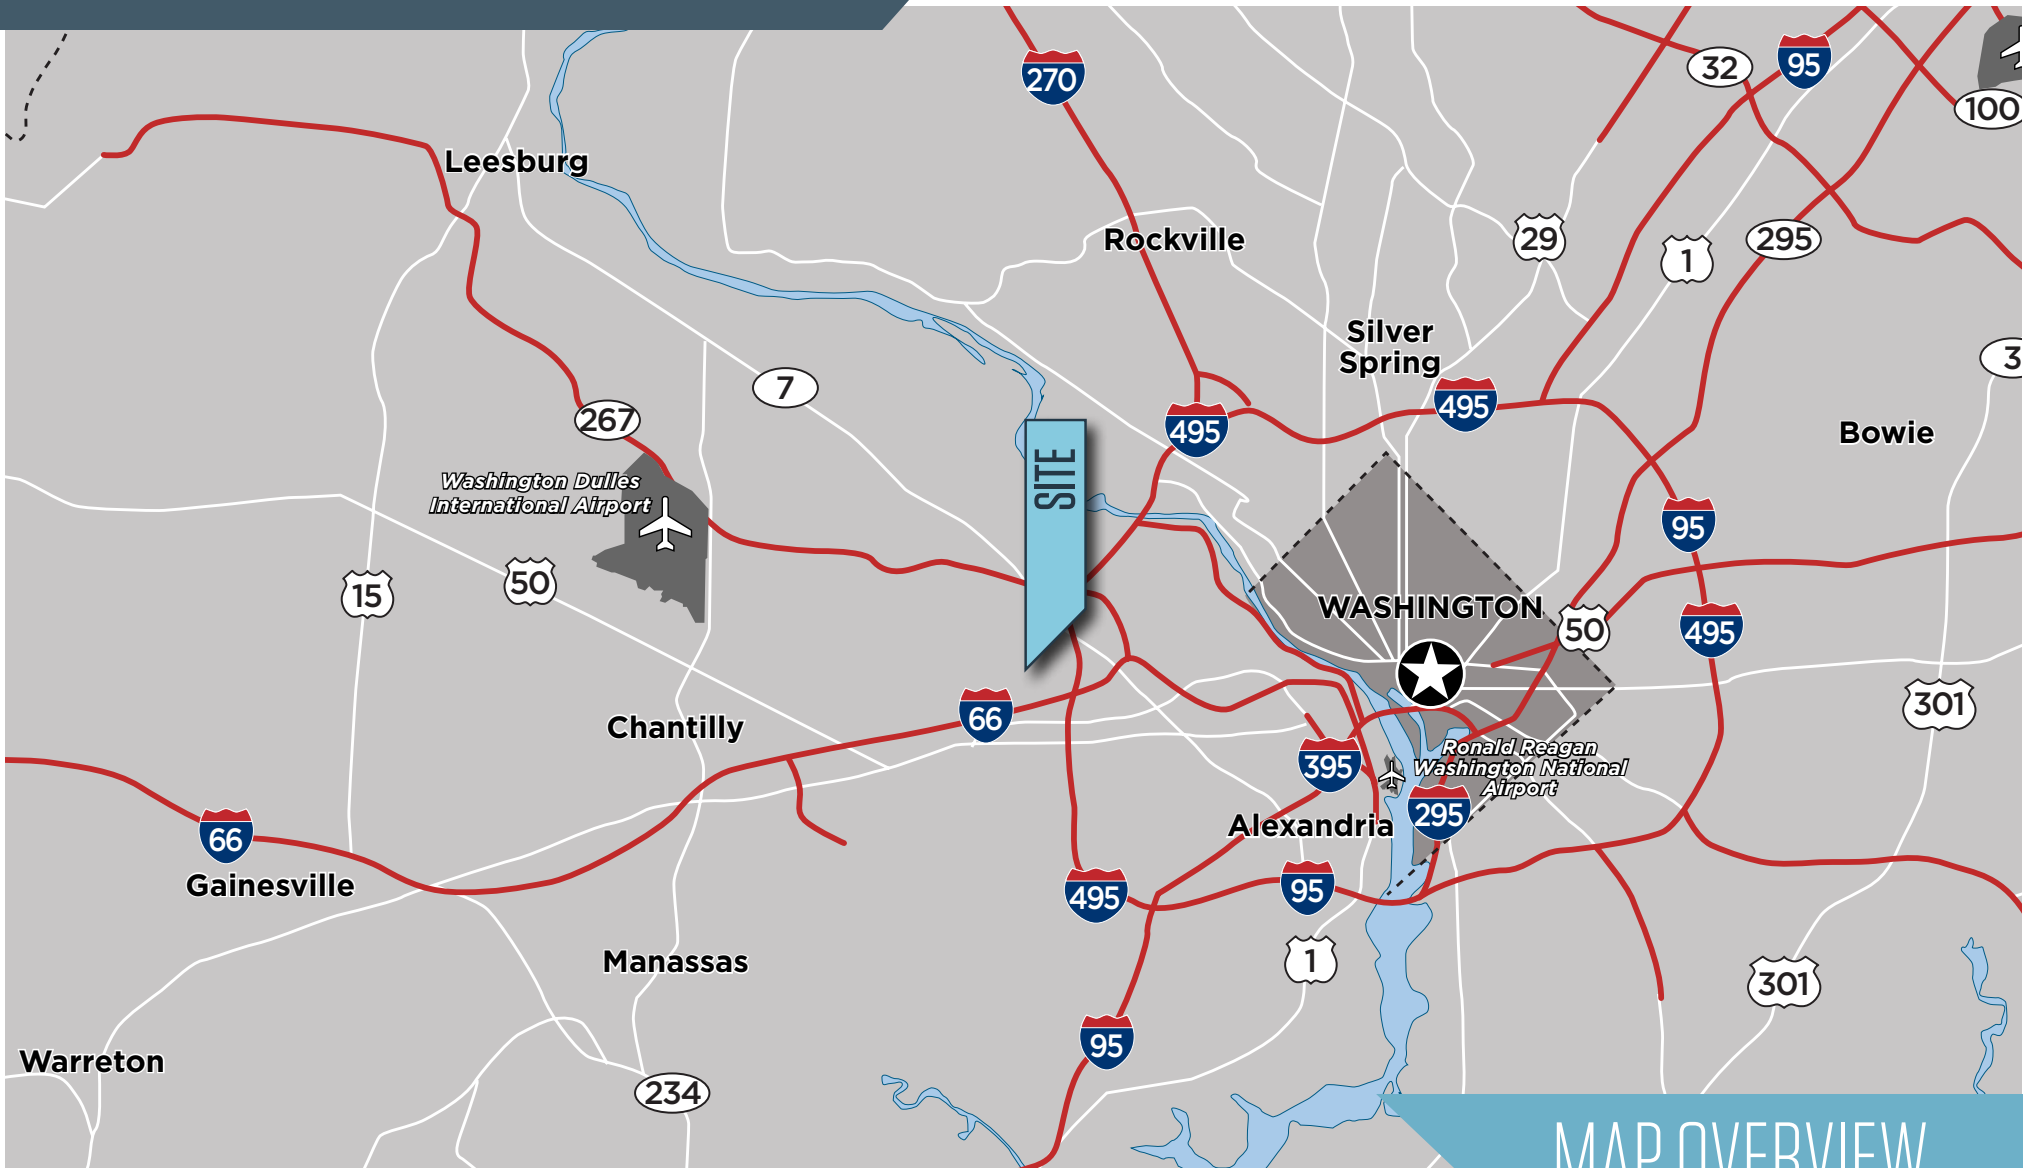

LEE HI INDUSTRIAL CENTER

2817 - 2821 Dorr Avenue, Fairfax, VA 22031
Fairfax County

Ryan Moody
rmoody@klnb.com
703-268-2739

8065 Leesburg Pike, Suite 700
Tysons, VA 22182
klnb.com