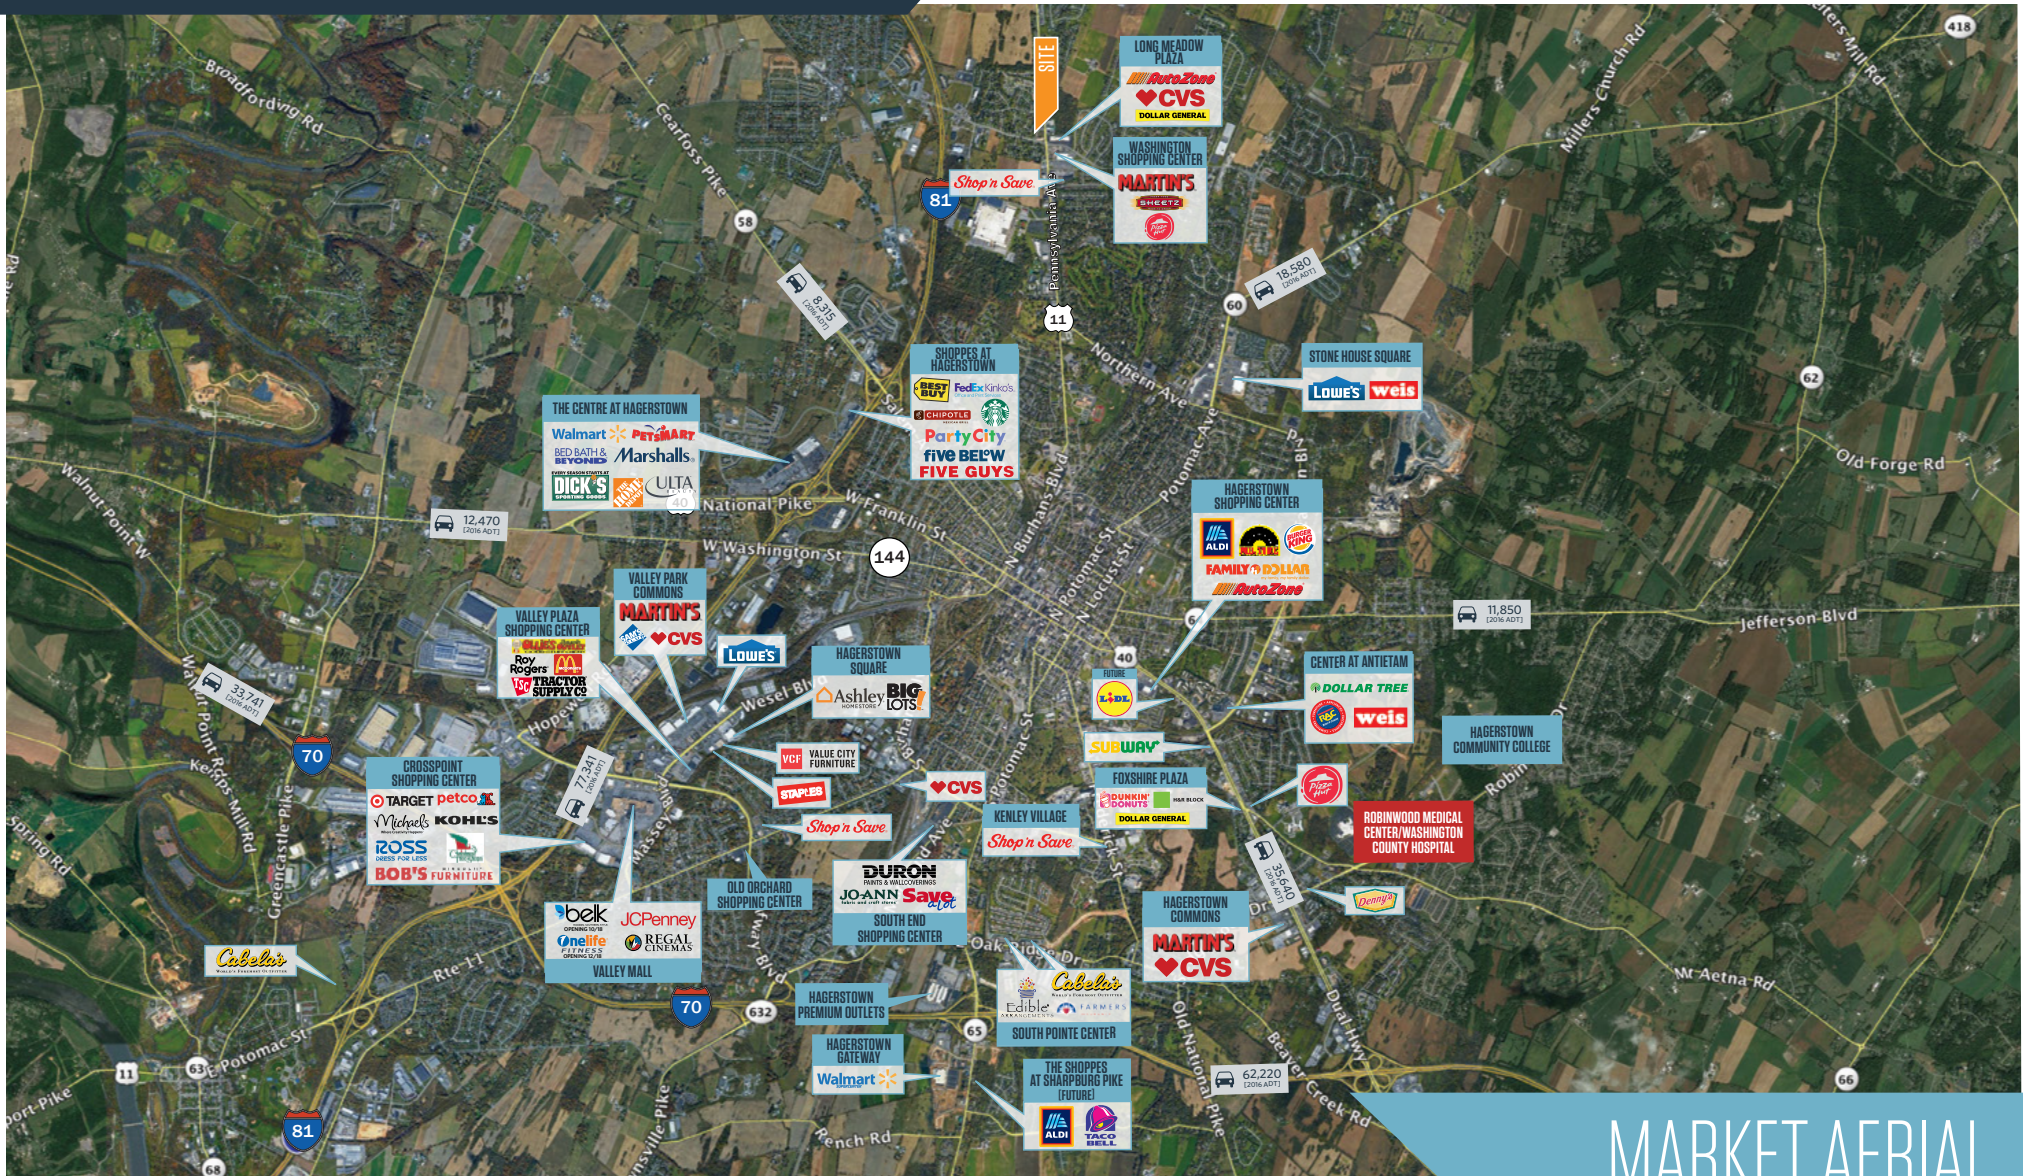

PENNSYLVANIA AND MAUGANS AVENUE

Hagerstown, MD 21942
Washington County

MARKET AERIAL

Joe Mekulski
jmekulski@klnb.com
443-632-1343

Matt Copeland
mcpelandklnb.com
443-632-2051

100 West Road, Suite 505
Towson, MD 21204
klnb.com