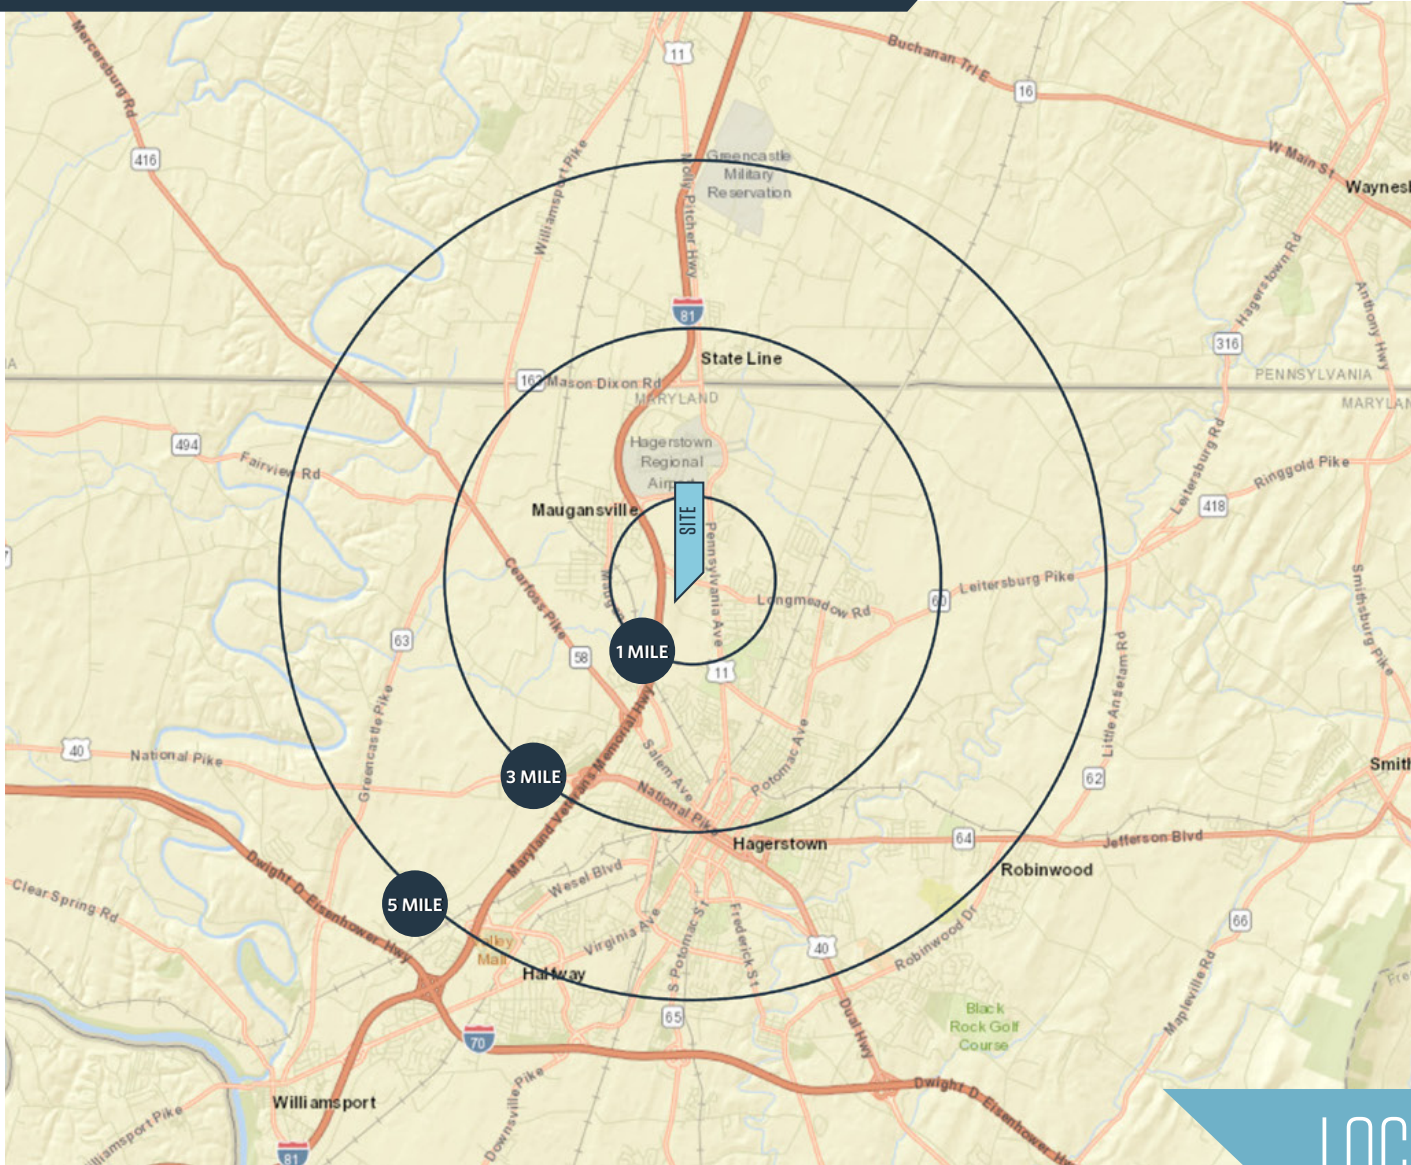

PENNSYLVANIA AND MAUGANS AVENUE

Hagerstown, MD 21942
Washington County

NEARBY:

MARTIN'S

CVS

AutoZone

Sprint

- Dual access off of Pennsylvania and Maugans Ave.
- Closest major intersection to I-81
- Prime undeveloped lot on busy corner

AVAILABLE SPACE

3.45 acres of land, delivery immediate

DEMOGRAPHICS | 2018:

1-MILE	3-MILE	5-MILE
Population		
3,569	37,542	71,105
Daytime Population		
3,707	18,521	43,911
Households		
1,390	14,666	28,799
Average HH Income		
\$81,952	\$70,389	\$65,438

[CLICK TO DOWNLOAD DEMOGRAPHIC REPORT](#)

TRAFFIC COUNTS | 2016:

Maugans Ave.	26,262 ADT
Pennsylvania Ave. (Rt. 11)	14,541 ADT

LOCATION & DEMOGRAPHICS

Joe Mekulski
jmekulski@klnb.com
443-632-1343

Matt Copeland
mcpelandklnb.com
443-632-2051