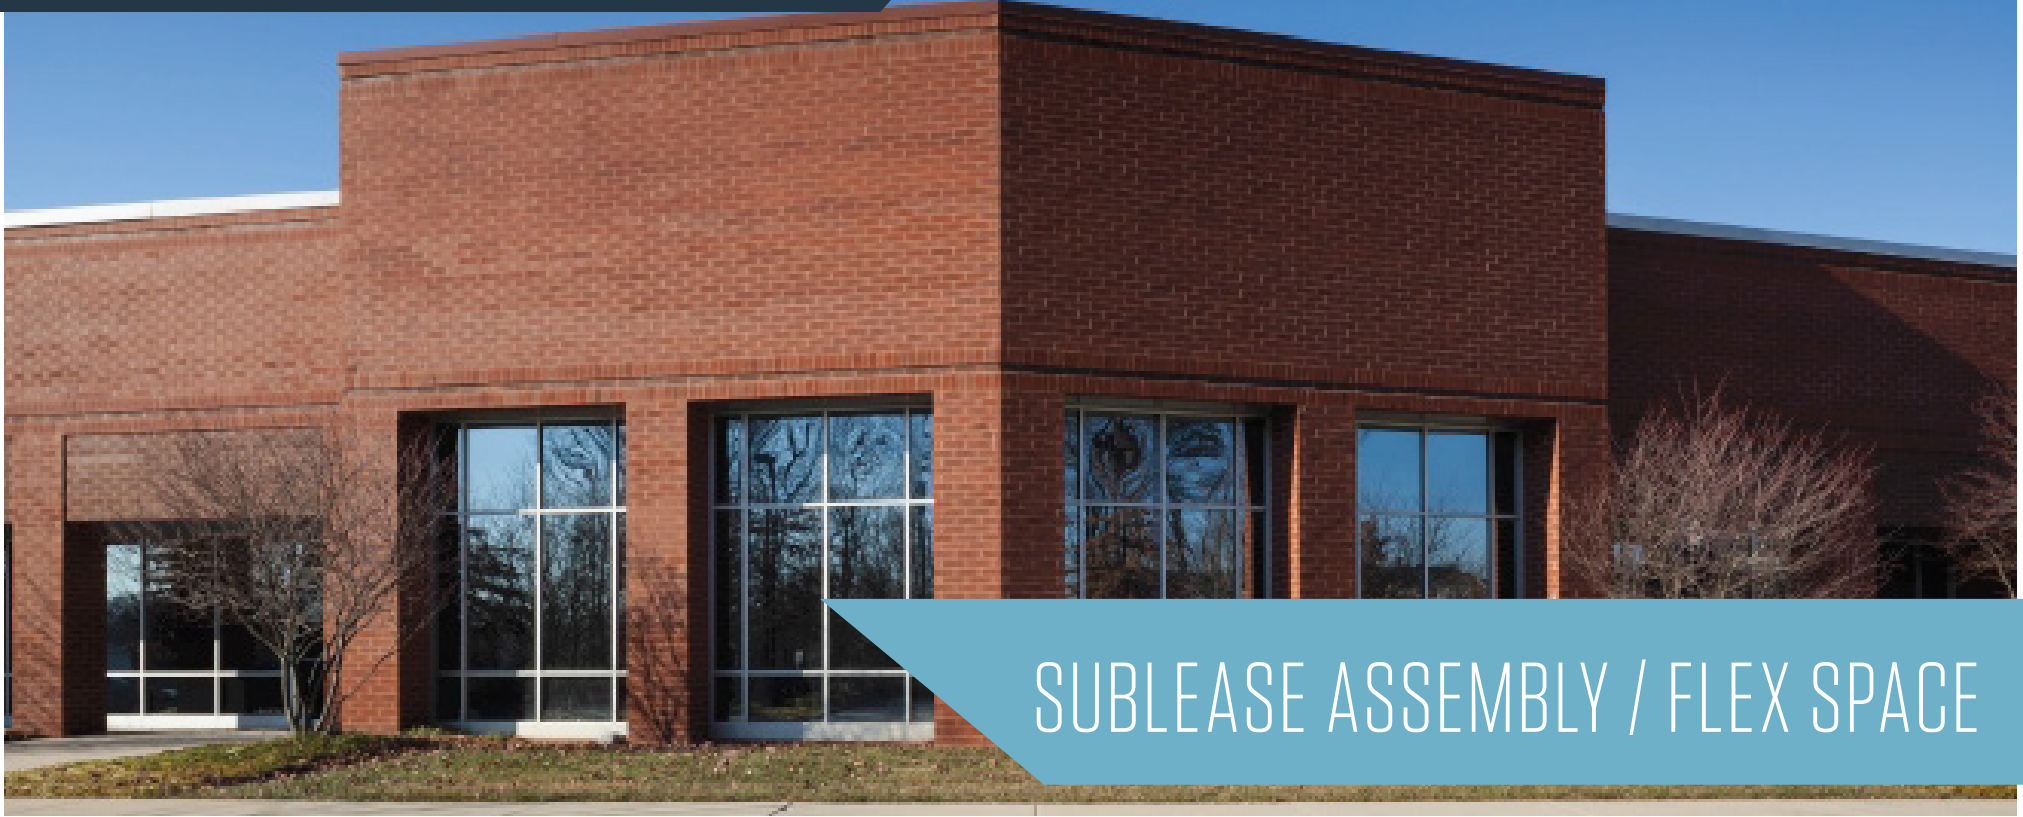

22530 GATEWAY CENTER DRIVE

Clarksburg, Maryland 20871
Montgomery County

SUBLEASE ASSEMBLY / FLEX SPACE

PROPERTY HIGHLIGHTS:

- First class flex space
- Two (2) large size meeting/flex room spaces with 30' ceiling heights, two (2) break rooms and ample storage space
- Good parking, 4/1,000 SF
- Minutes from I-270, south of exit MD Route 121