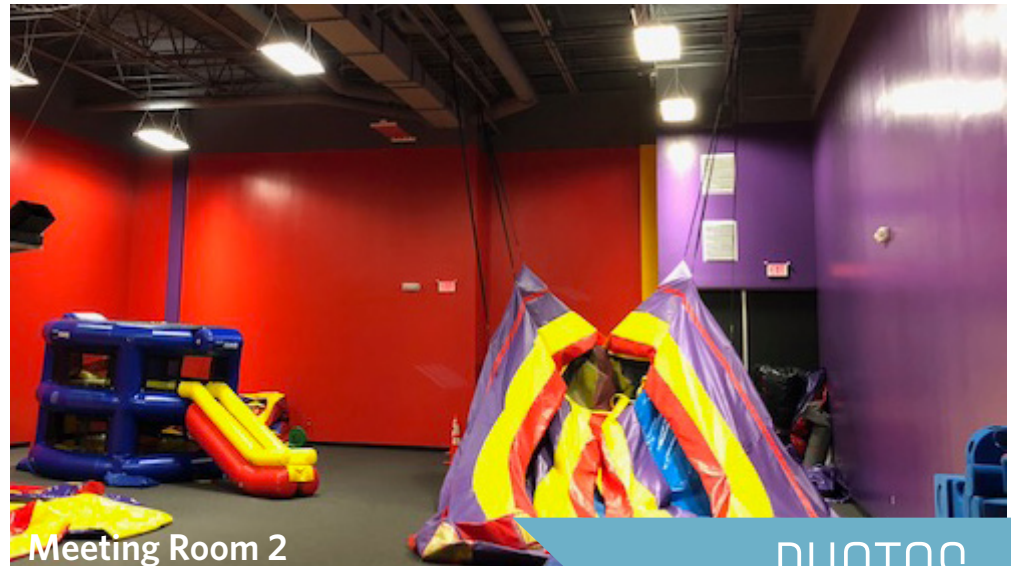

Front Desk Area

Meeting Room 1

Meeting Room 2

PHOTOS

Zubin David
zdavid@klnb.com
443-574-1446

6011 University Boulevard Suite 350
Ellicott City, Maryland 21043
klnb.com

NAklnb

22530 GATEWAY CENTER DRIVE