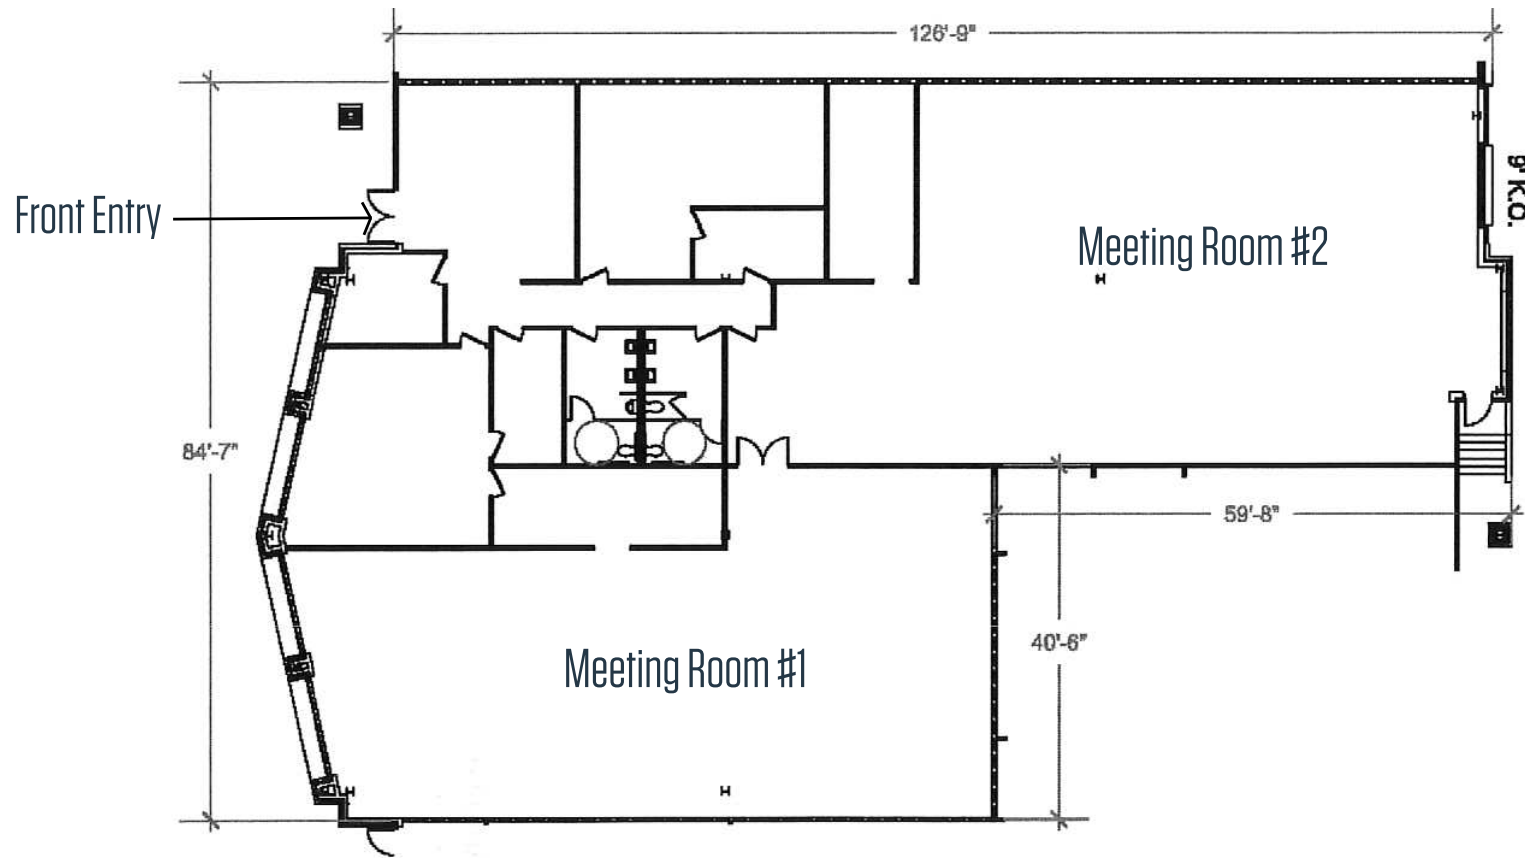

FLOOR PLAN

Zubin David
zdavid@klnb.com
443-574-1446

6011 University Boulevard Suite 350
Ellicott City, Maryland 21043
klnb.com

22530 GATEWAY CENTER DRIVE

Clarksburg, Maryland 20871
Montgomery County

Front Entry