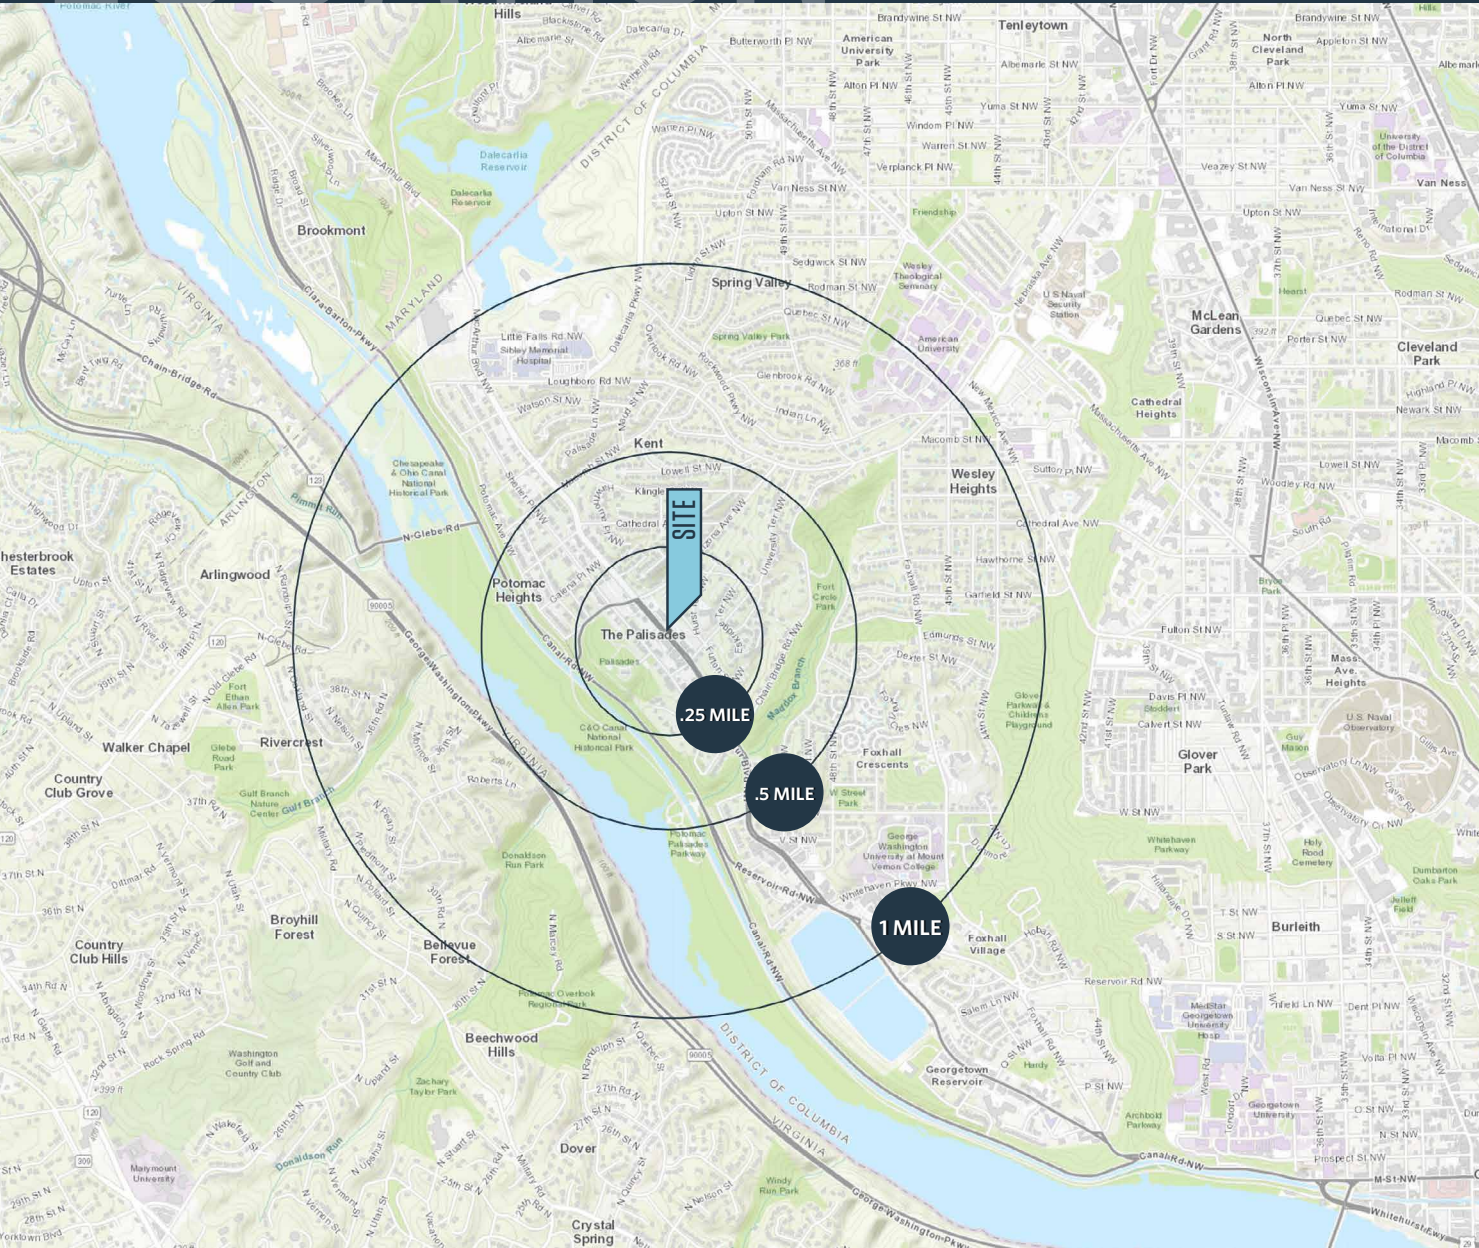

LOCATION

PALISADES PLAZA

5185 MACARTHUR BLVD NW, WASHINGTON, DC 20016

DEMOGRAPHICS | 2019:

	.25-MILE	.5-MILE	1-MILE
Population	1,262	3,126	12,521
Daytime Population	780	984	4,491
Households	499	1,178	3,404
Median Age	45.7	45.7	33.7
% with Bachelors Degree or Higher	89%	88%	87%
Households with Children	28	61	144

TRAFFIC COUNTS | 2019:

MacArthur Blvd	21,000 ADT
Arizona Ave	15,700 ADT

KELLEY MILLOY

kmilloy@klnb.com | 202-420-7764

JENNIFER PRICE

jprice@klnb.com | 202-420-7768