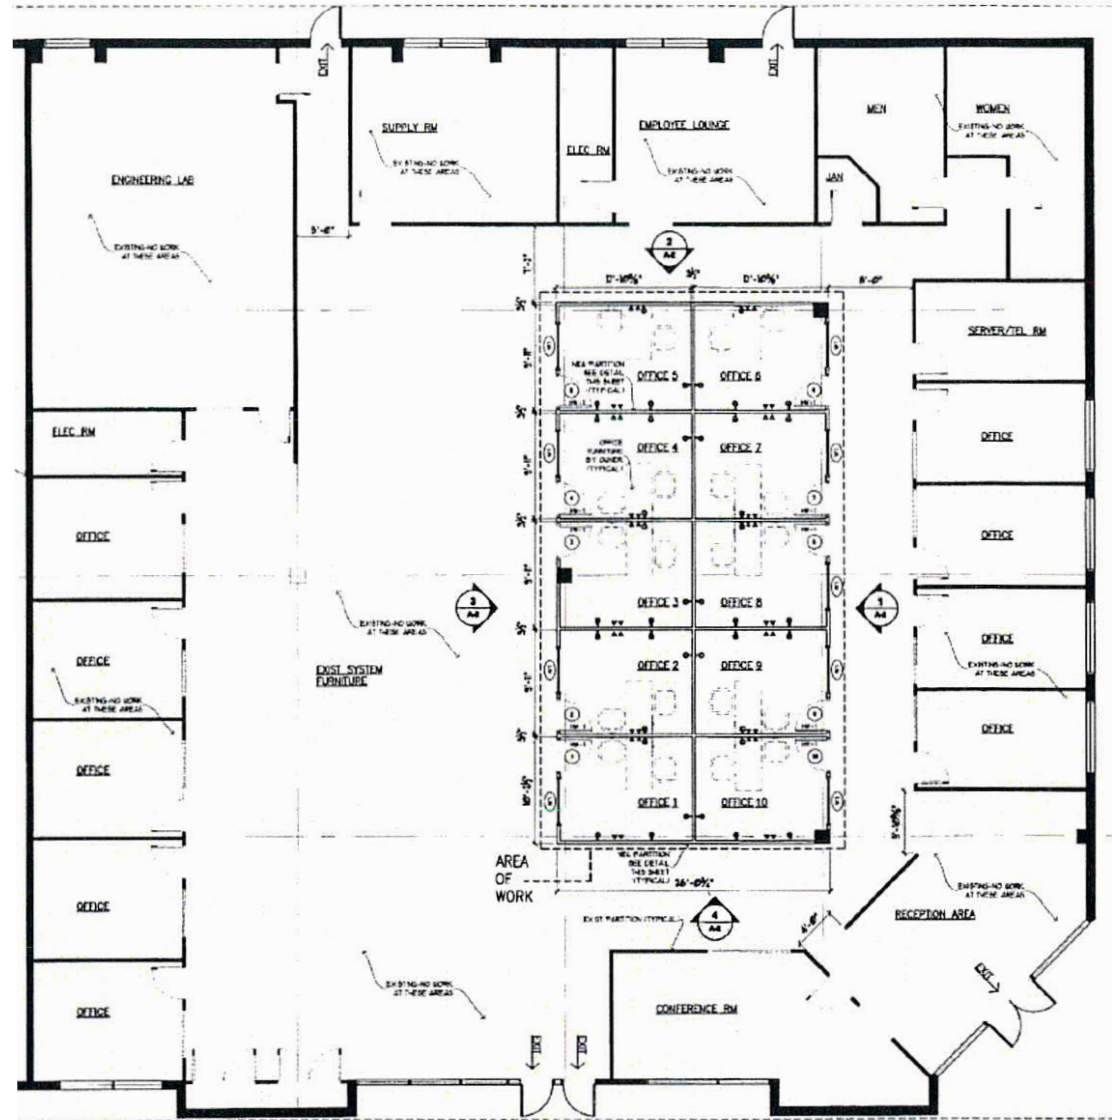

**PREMIUM OFFICE SUBLEASE -
LESS THAN \$10 PER FOOT!**

OFFICE SUBLEASE

- Attractive office with storage and loading component
- End-cap of building
- Great window line and parking
- Easy access to Route 32, Route 29 and I-95

TERMS

- 10,255 RSF
- Term through April 30, 2021
- Plug & play upon request
- \$9.95 gross, not including utilities / janitorial

LOCATION

RIVERS TECHNOLOGY PARK

9115 GUILFORD ROAD, COLUMBIA, MD 21046, HOWARD COUNTY

FLOOR PLAN

RIVERS TECHNOLOGY PARK

9115 GUILFORD ROAD, COLUMBIA, MD 21046, HOWARD COUNTY

PHOTOS

RIVERS TECHNOLOGY PARK

9115 GUILFORD ROAD, COLUMBIA, MD 21046, HOWARD COUNTY

SPENCE DAW

sdaw@klnb.com | 443-574-1429