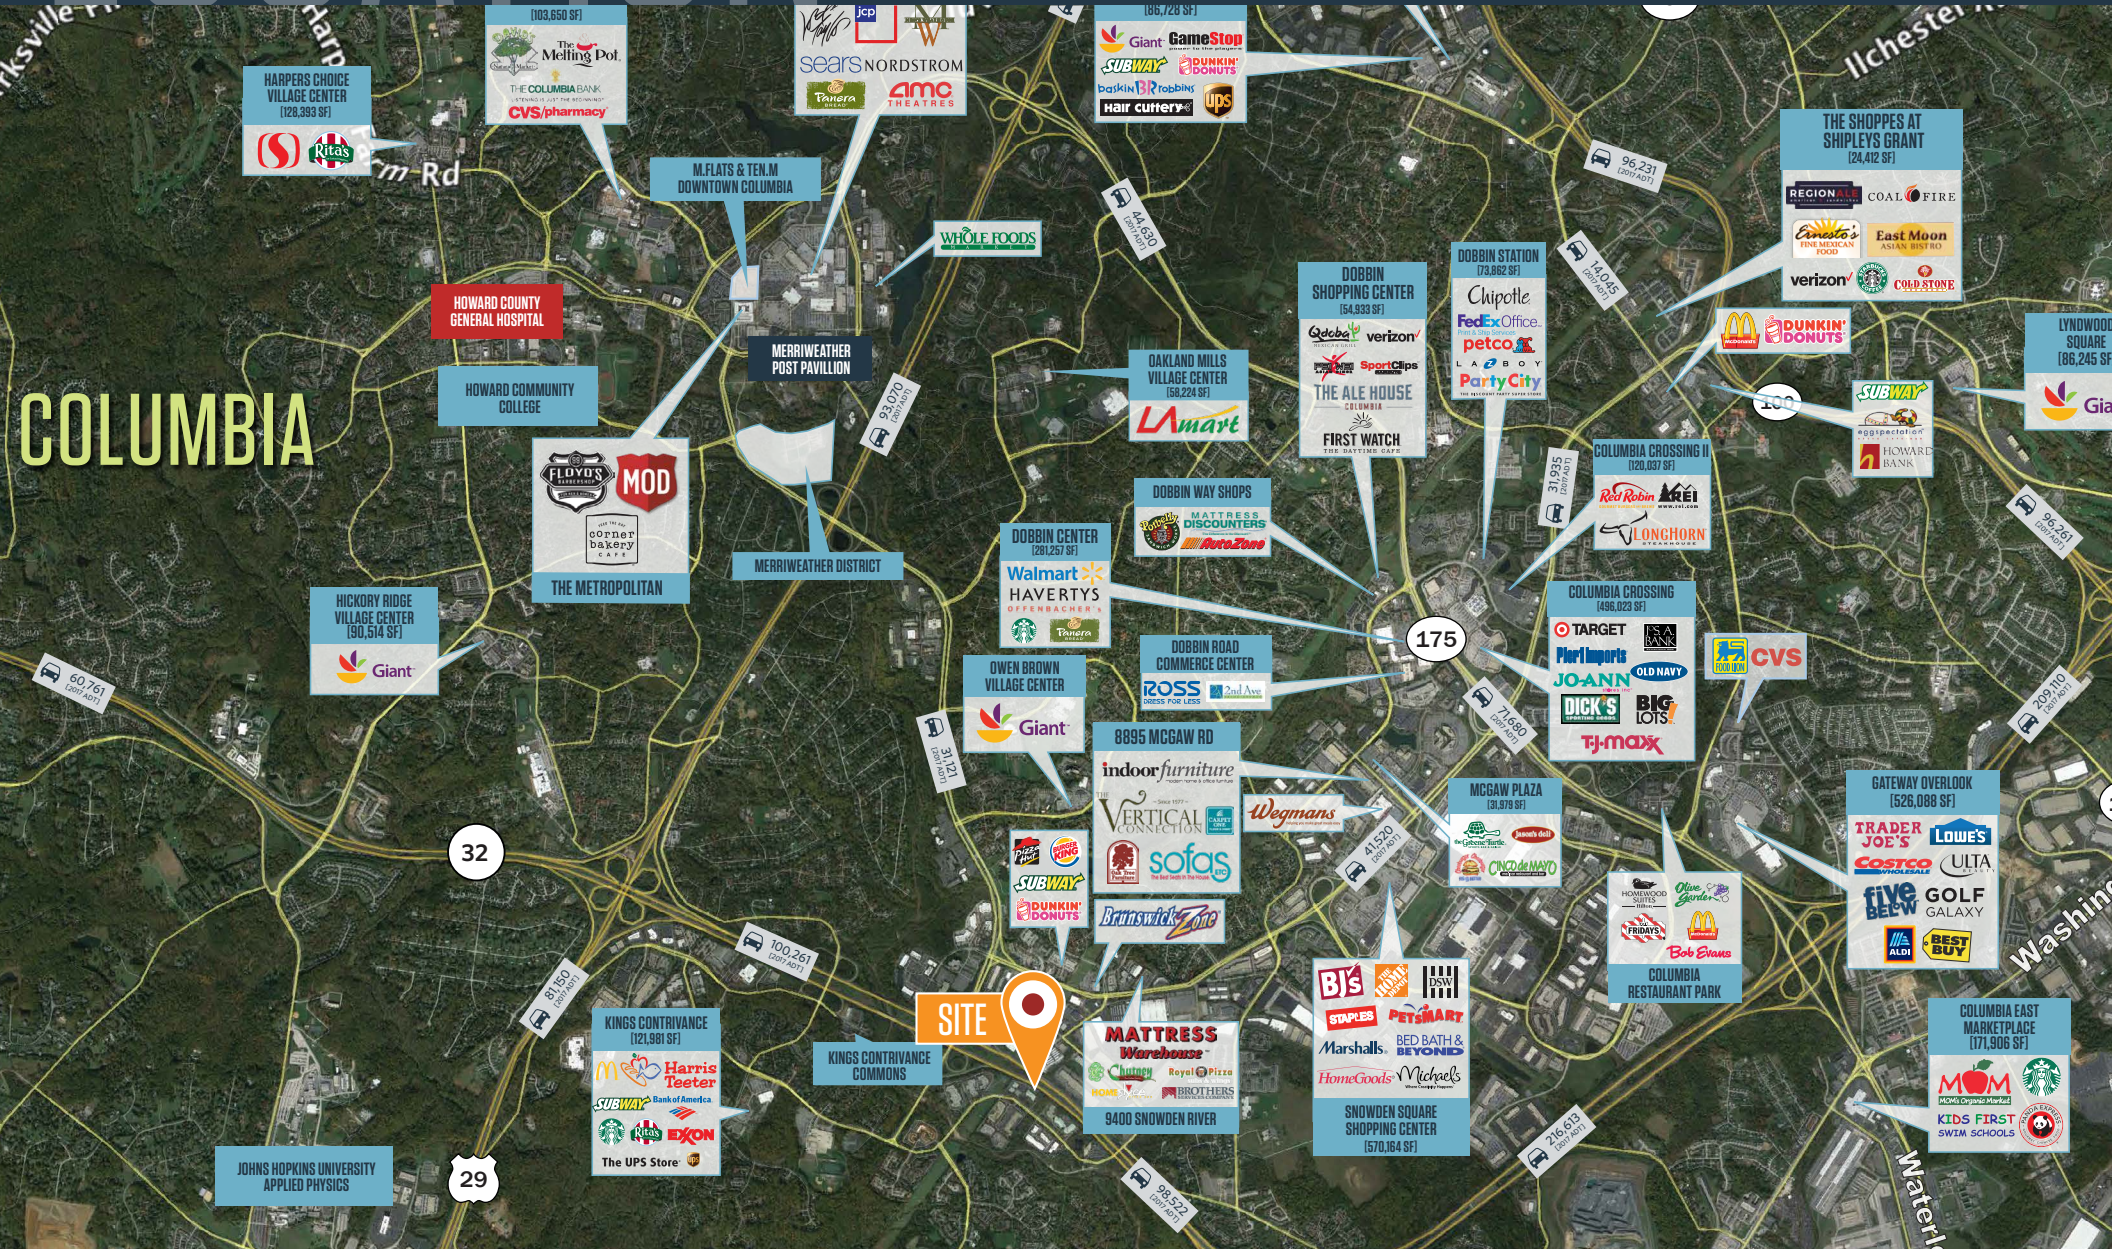

**PREMIUM OFFICE SUBLEASE -
LESS THAN \$10 PER FOOT!**

OFFICE SUBLEASE

- Attractive office with storage and loading component
- End-cap of building
- Great window line and parking
- Easy access to Route 32, Route 29 and I-95

TERMS

- 10,255 RSF
- Term through April 30, 2021
- Plug & play upon request
- \$9.95 gross, not including utilities / janitorial

LOCATION

RIVERS TECHNOLOGY PARK

9115 GUILFORD ROAD, COLUMBIA, MD 21046, HOWARD COUNTY