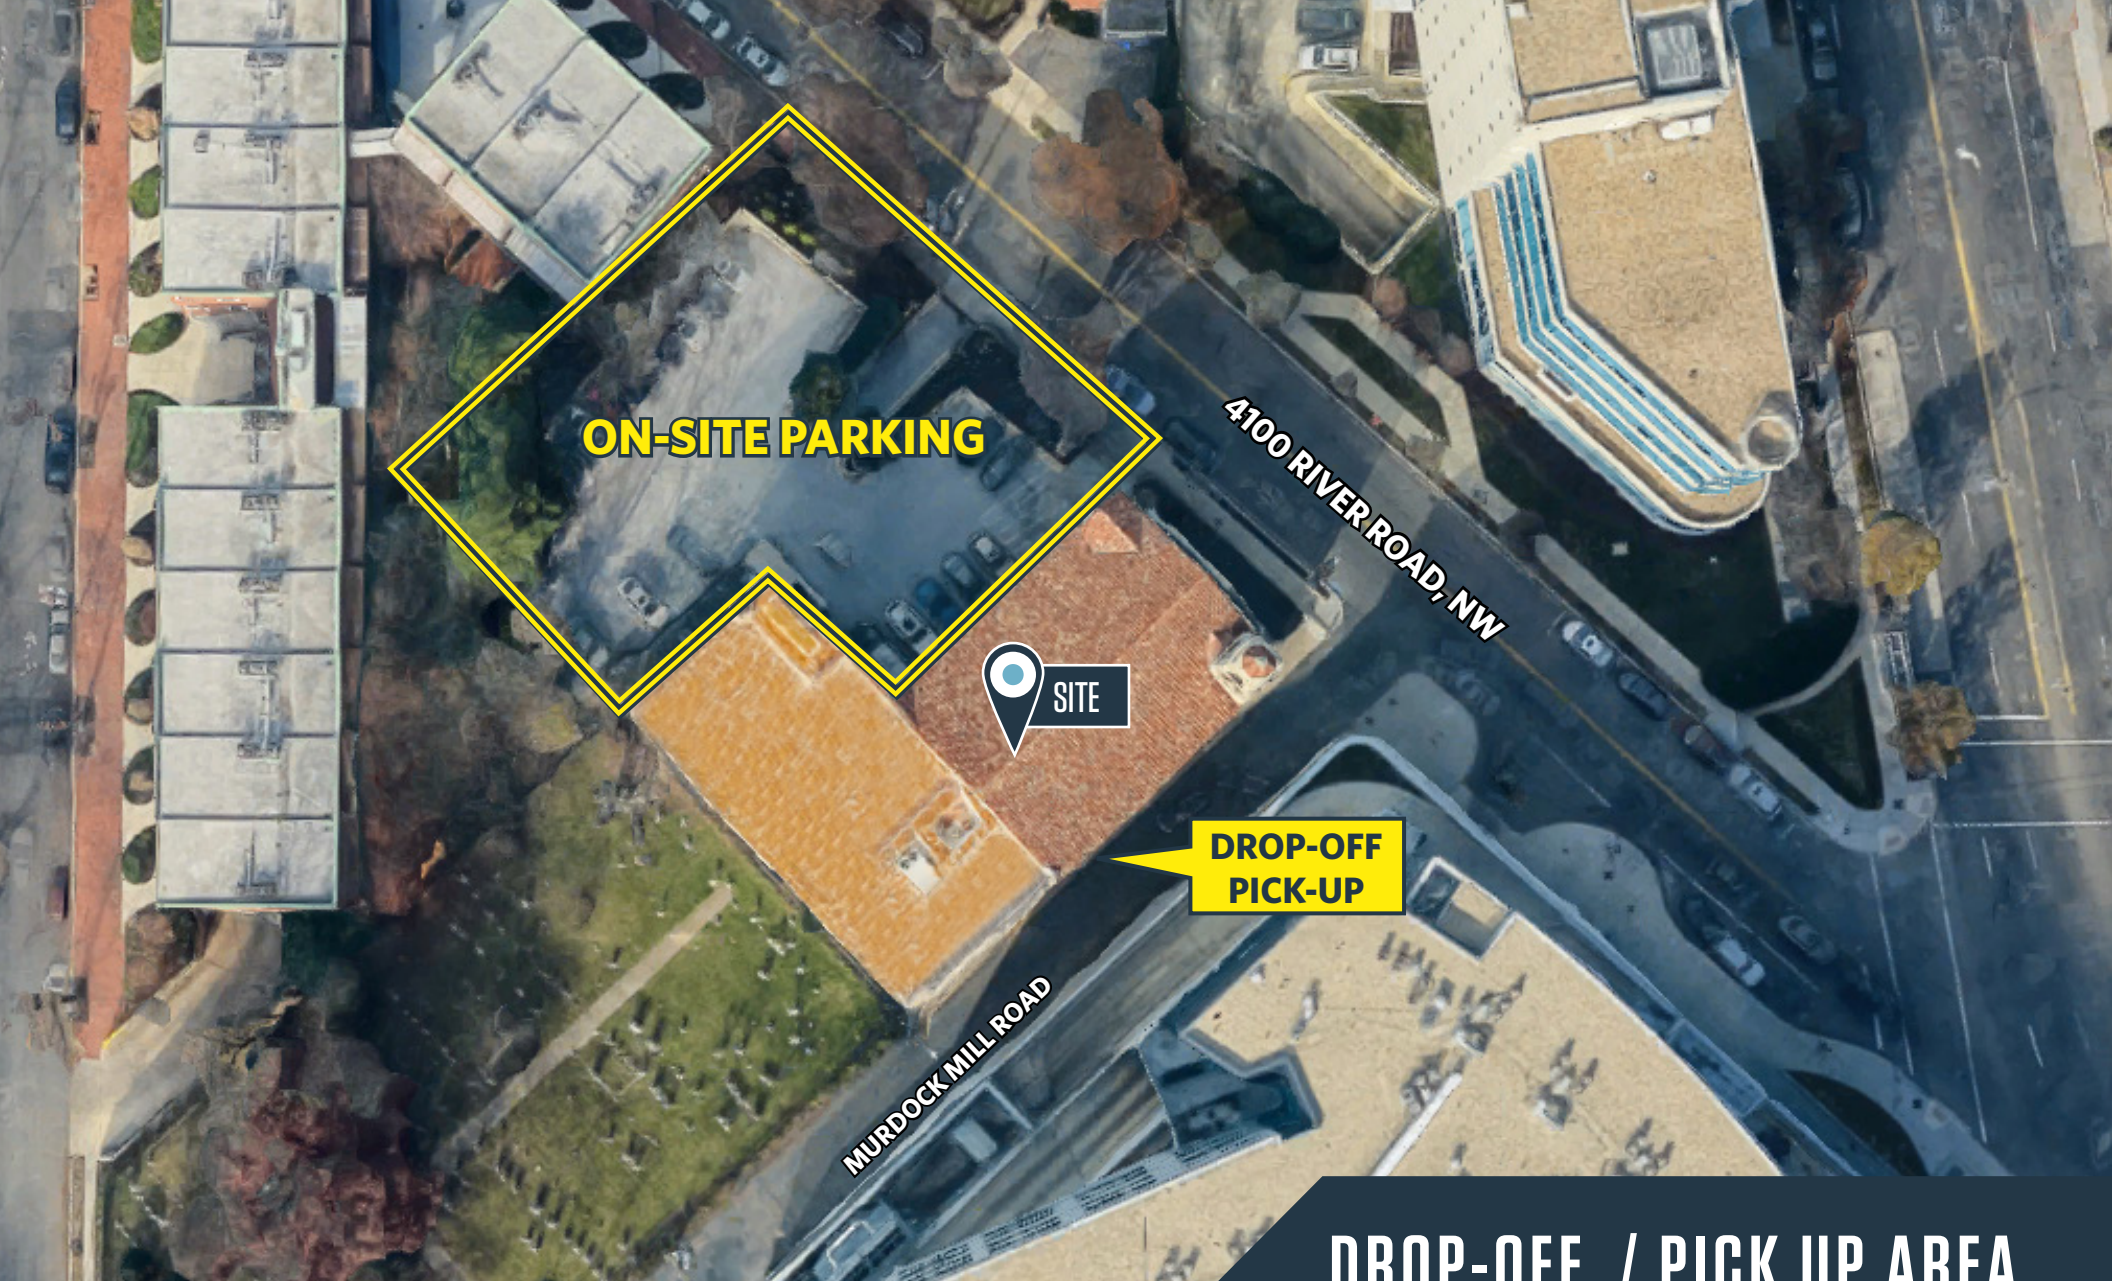

4100 RIVER ROAD, NW

ZUBIN DAVID
zdavid@klnb.com
301-821-5588

NAIklnb