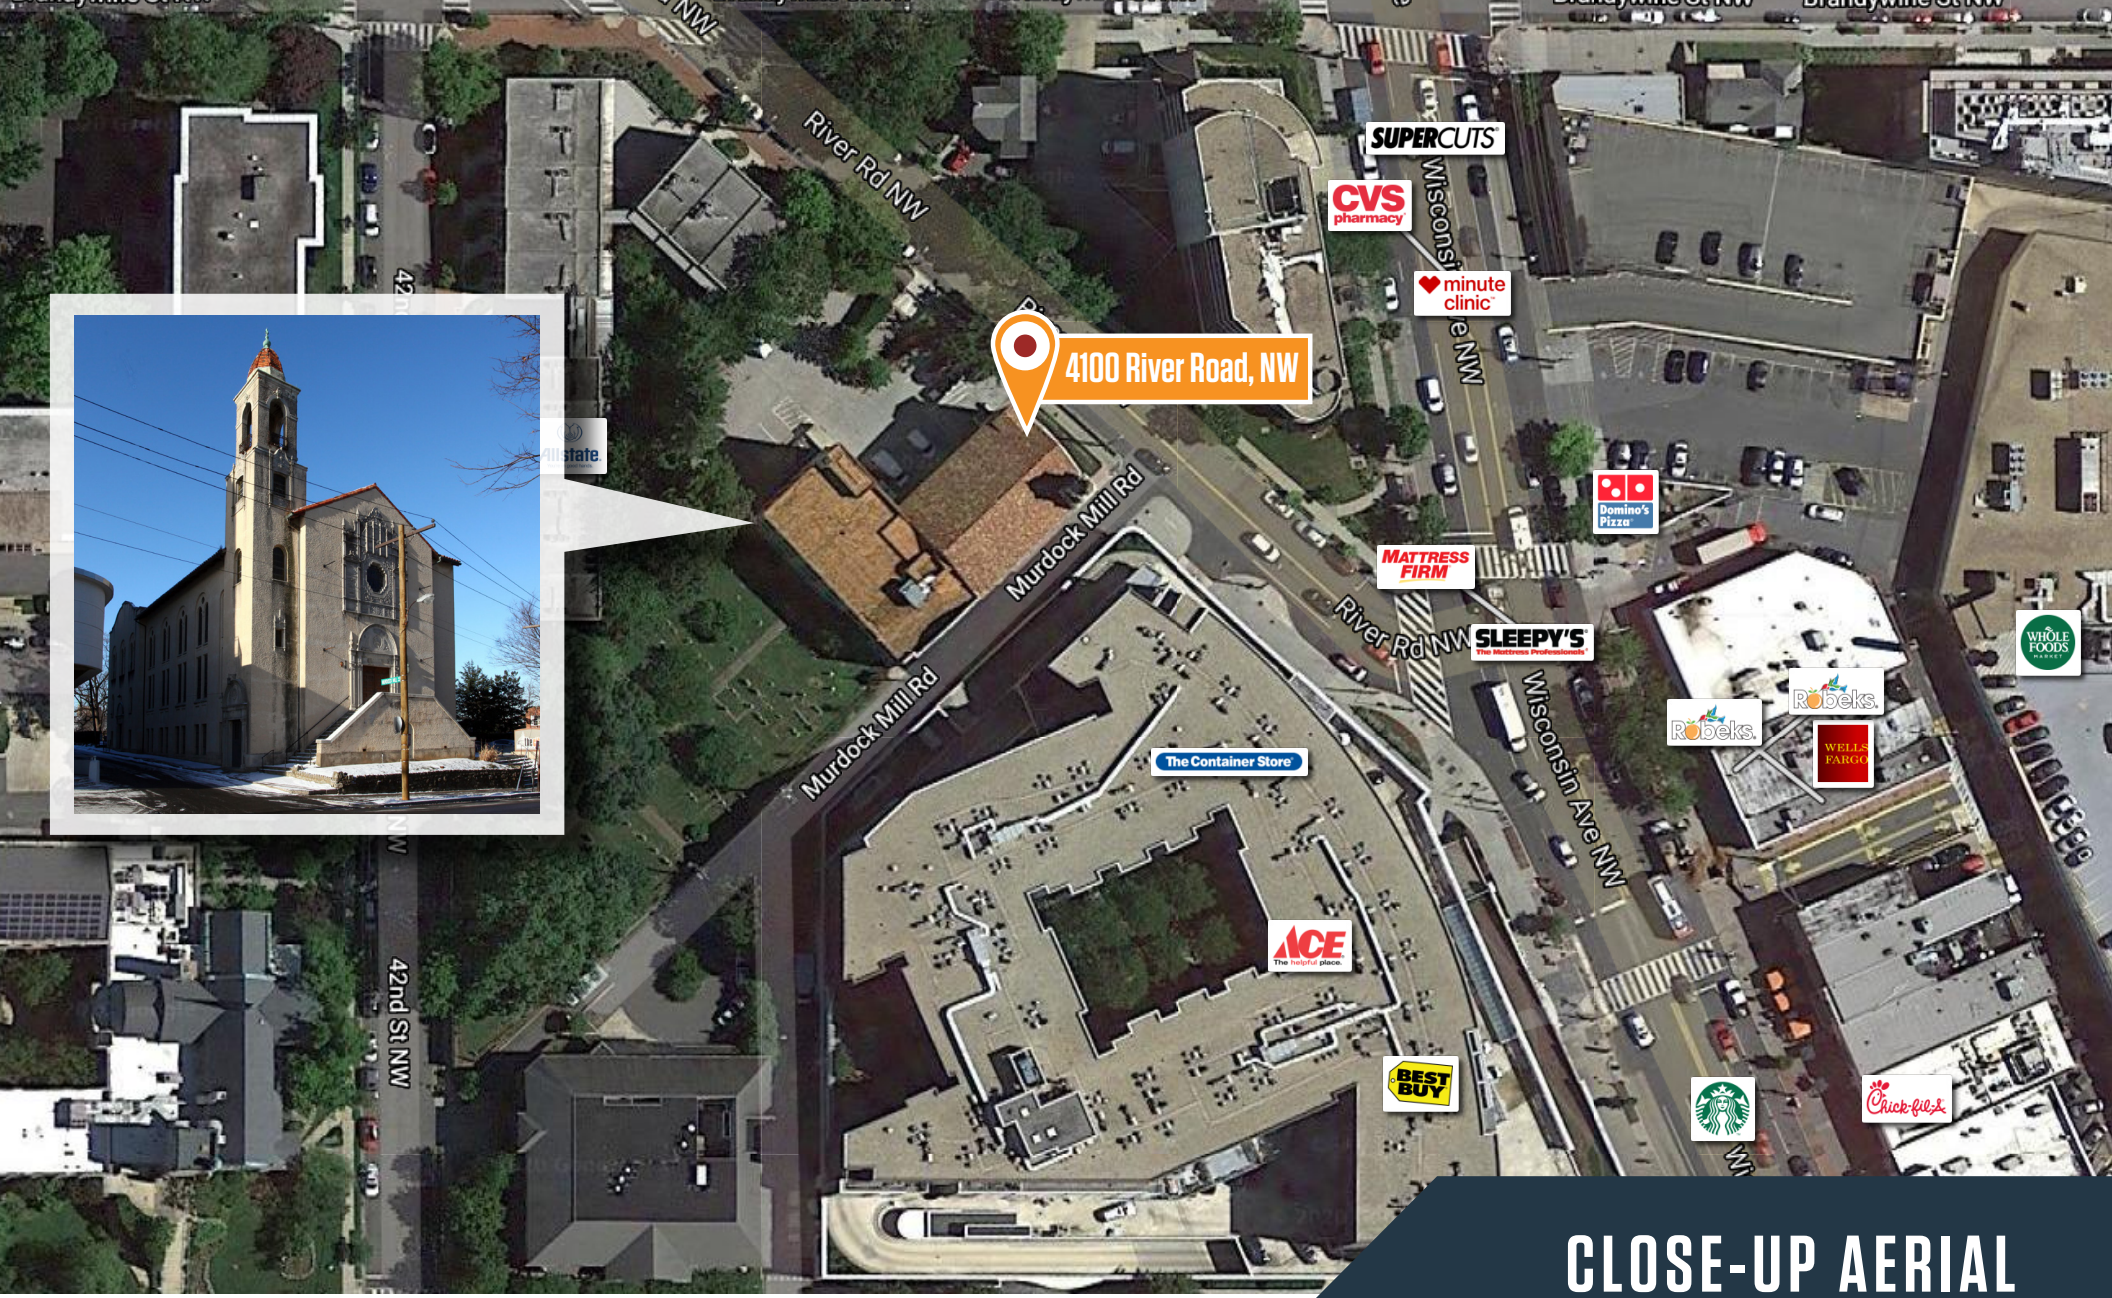

4100 River Road, NW