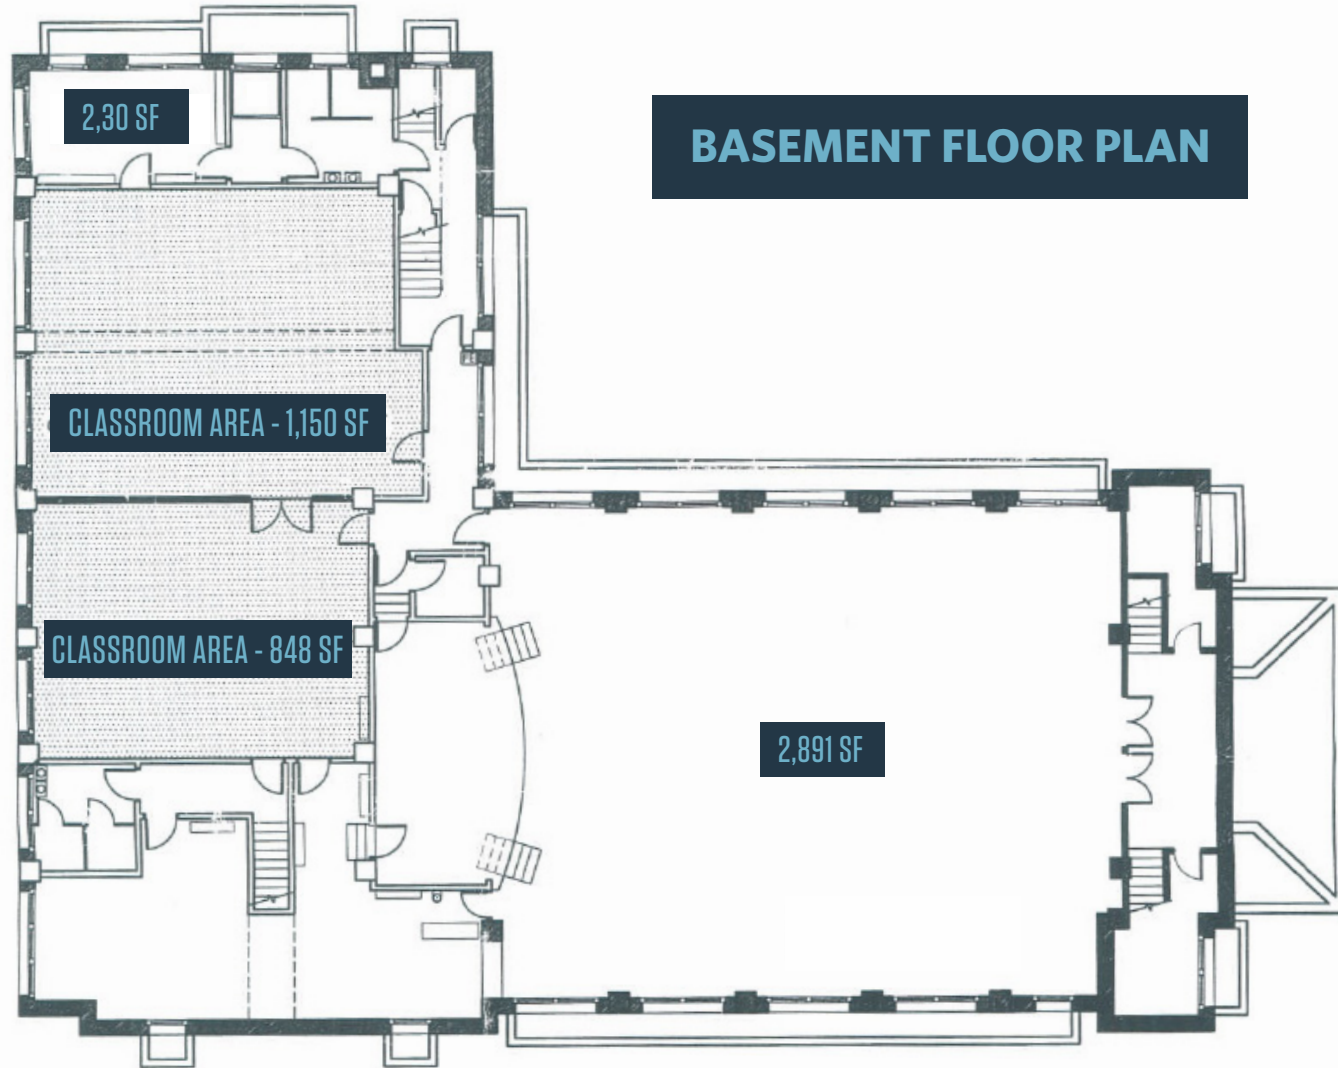

PROPERTY HIGHLIGHTS

- 4,000 - 8,066 square feet of child care space available
- Property can accommodate child / elderly development center
- Parking on-site
- Neighbors include: American University, Iona Senior Care Center and Wilson High School
- Nearby amenities include:

CHILD CARE SPACE FOR LEASE

LOCATION

4100 RIVER ROAD, NW

ZUBIN DAVID
zdavid@klnb.com
301-821-5588

BASEMENT FLOOR PLAN

FLOOR PLAN

4100 RIVER ROAD, NW

ZUBIN DAVID
zdavid@klnb.com
301-821-5588

2ND FLOOR PLAN

FLOOR PLAN

4100 RIVER ROAD, NW

ZUBIN DAVID
zdavid@klnb.com
301-821-5588

PHOTOS

4100 RIVER ROAD, NW

ZUBIN DAVID
zdavid@klnb.com
301-821-5588

NAI klnb