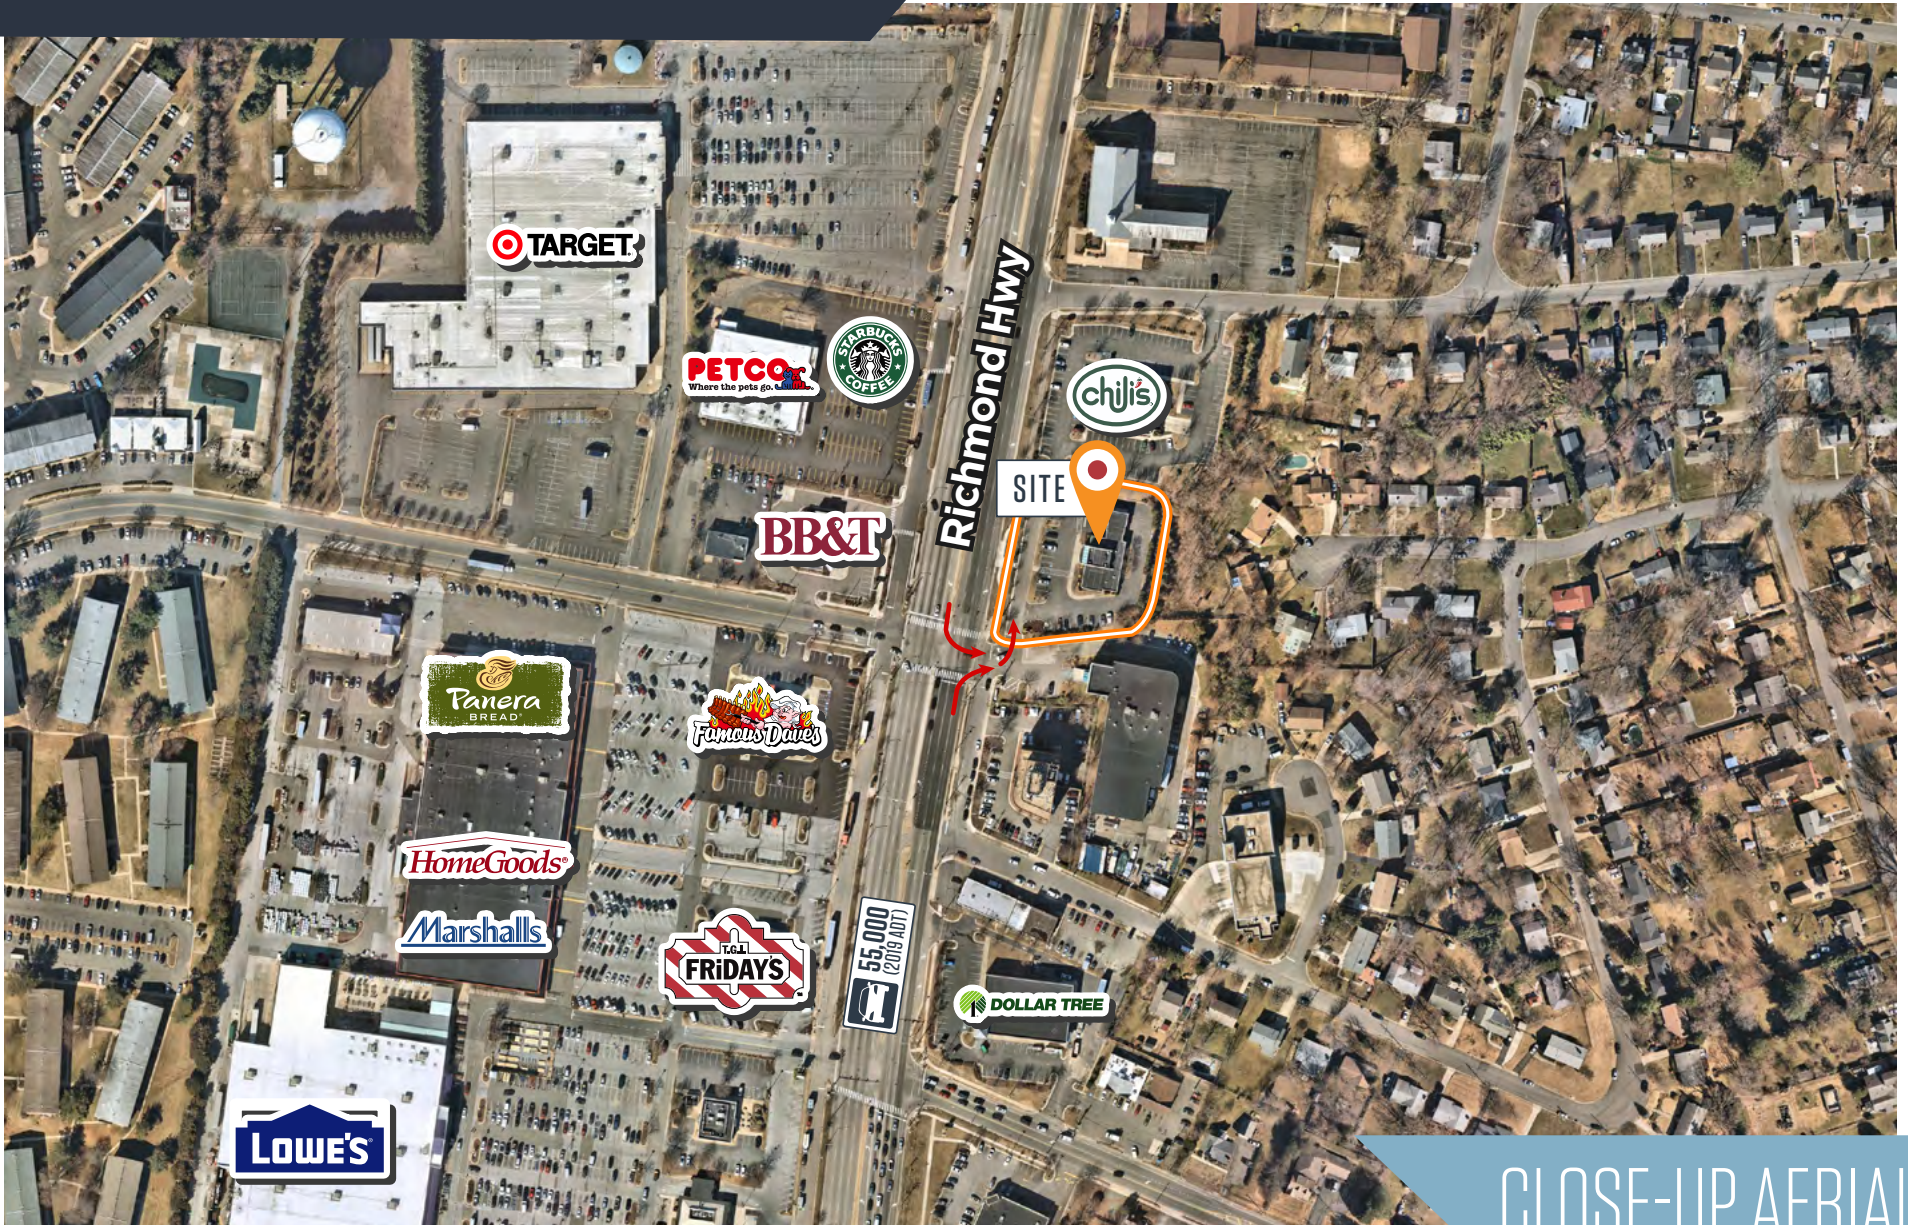

6615 RICHMOND HIGHWAY

6615 Richmond Hwy, Alexandria, VA 22306
Fairfax County

CLOSE-UP AERIAL

Bob Browning
bbrowning@klnb.com
703-268-2717

klnb