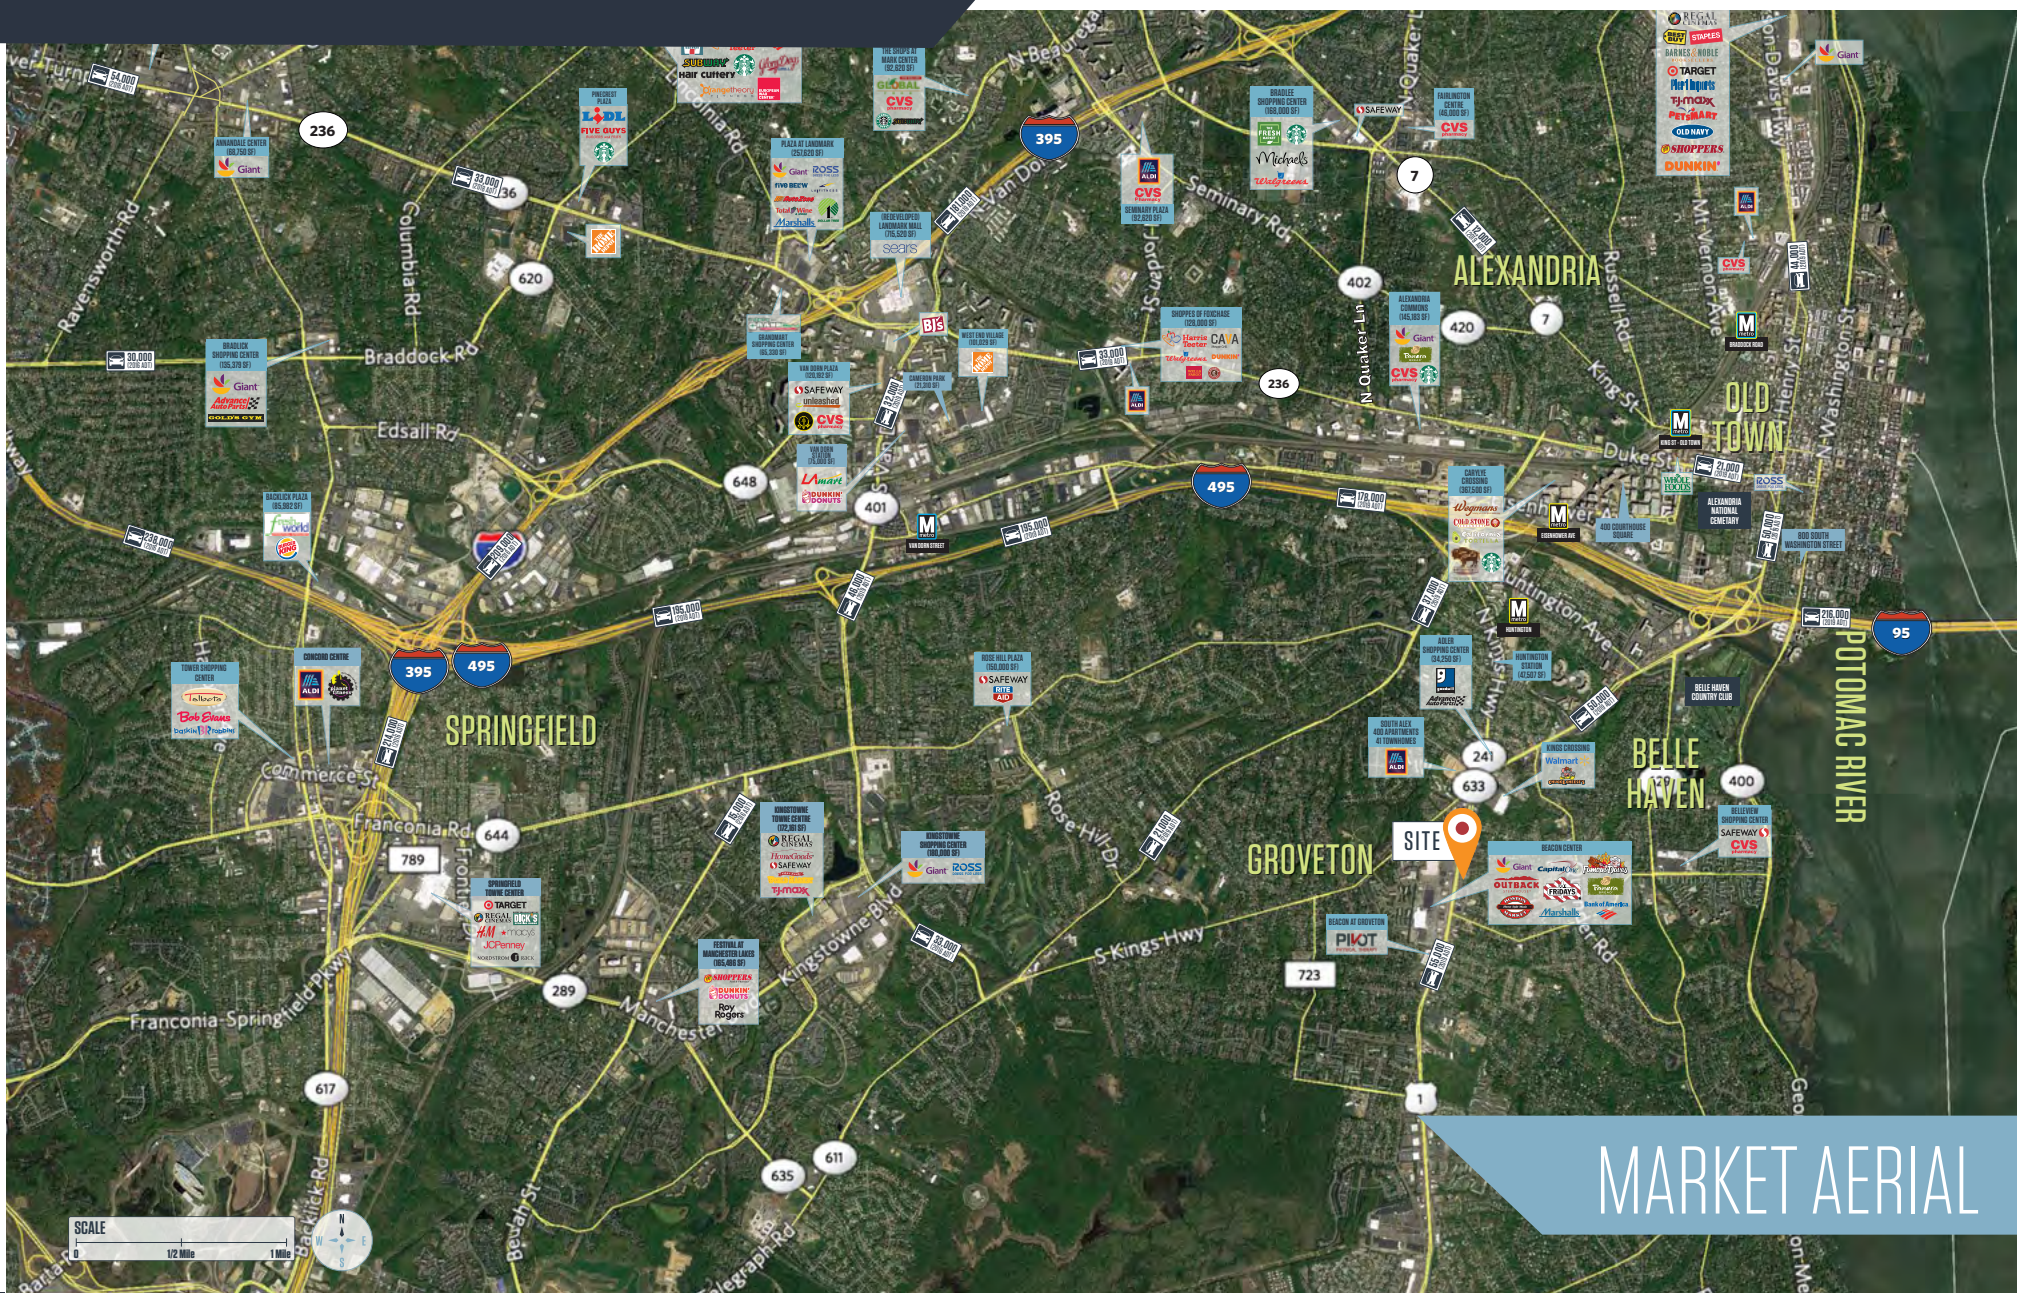

6615 RICHMOND HIGHWAY

6615 Richmond Hwy, Alexandria, VA 22306
Fairfax County

MARKET AERIAL

Bob Browning
bbrowning@klnb.com
703-268-2717