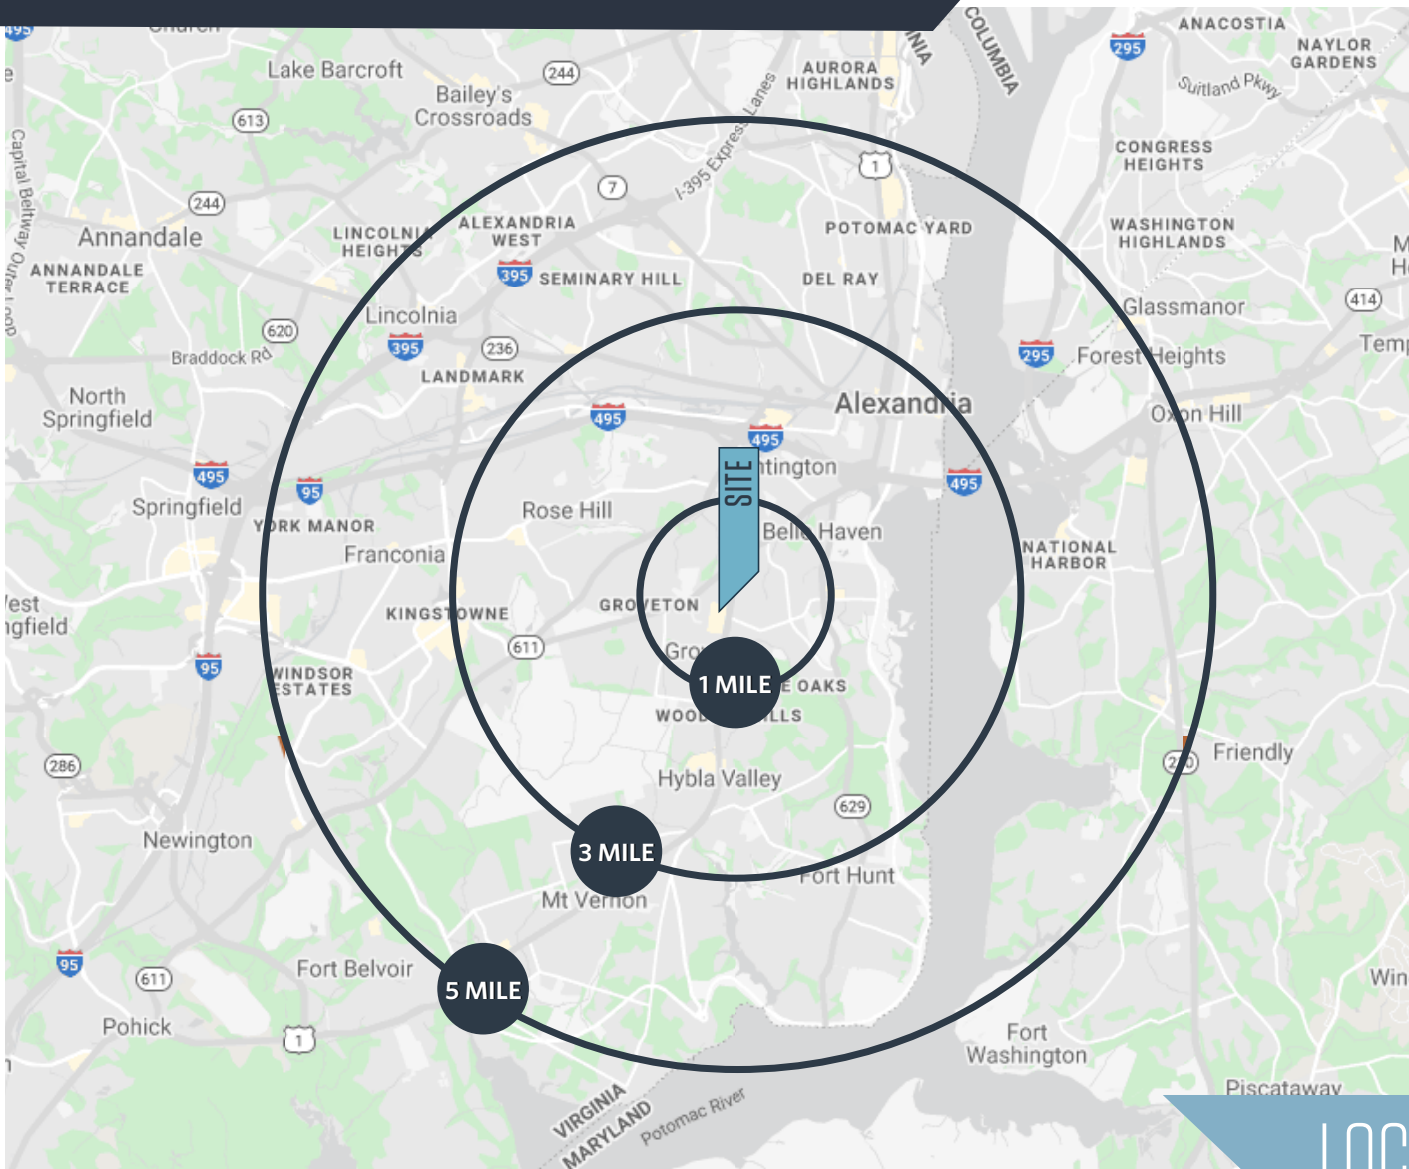

NEARBY:

Bob Browning
bbrowning@klnb.com
703-268-2717

klnb

6615 RICHMOND HIGHWAY

6615 Richmond Hwy, Alexandria, VA 22306
Fairfax County

DEMOGRAPHICS | 2020:

	1-MILE	3-MILE	5-MILE
Population	19,334	130,844	377,237
Daytime Population	4,480	67,930	164,036
Households	6,675	54,146	162,076
Average HH Income	\$132,580	\$152,931	\$142,754
Median HH Income	\$97,977	\$111,493	\$104,368

[CLICK TO DOWNLOAD DEMOGRAPHIC REPORT](#)

TRAFFIC COUNTS | 2019:

Richmond Hwy 51,000 ADT

LOCATION & DEMOGRAPHICS

Bob Browning
bbrowning@klnb.com
703-268-2717

Owned & Managed by:

1788 HOLDINGS

klnb