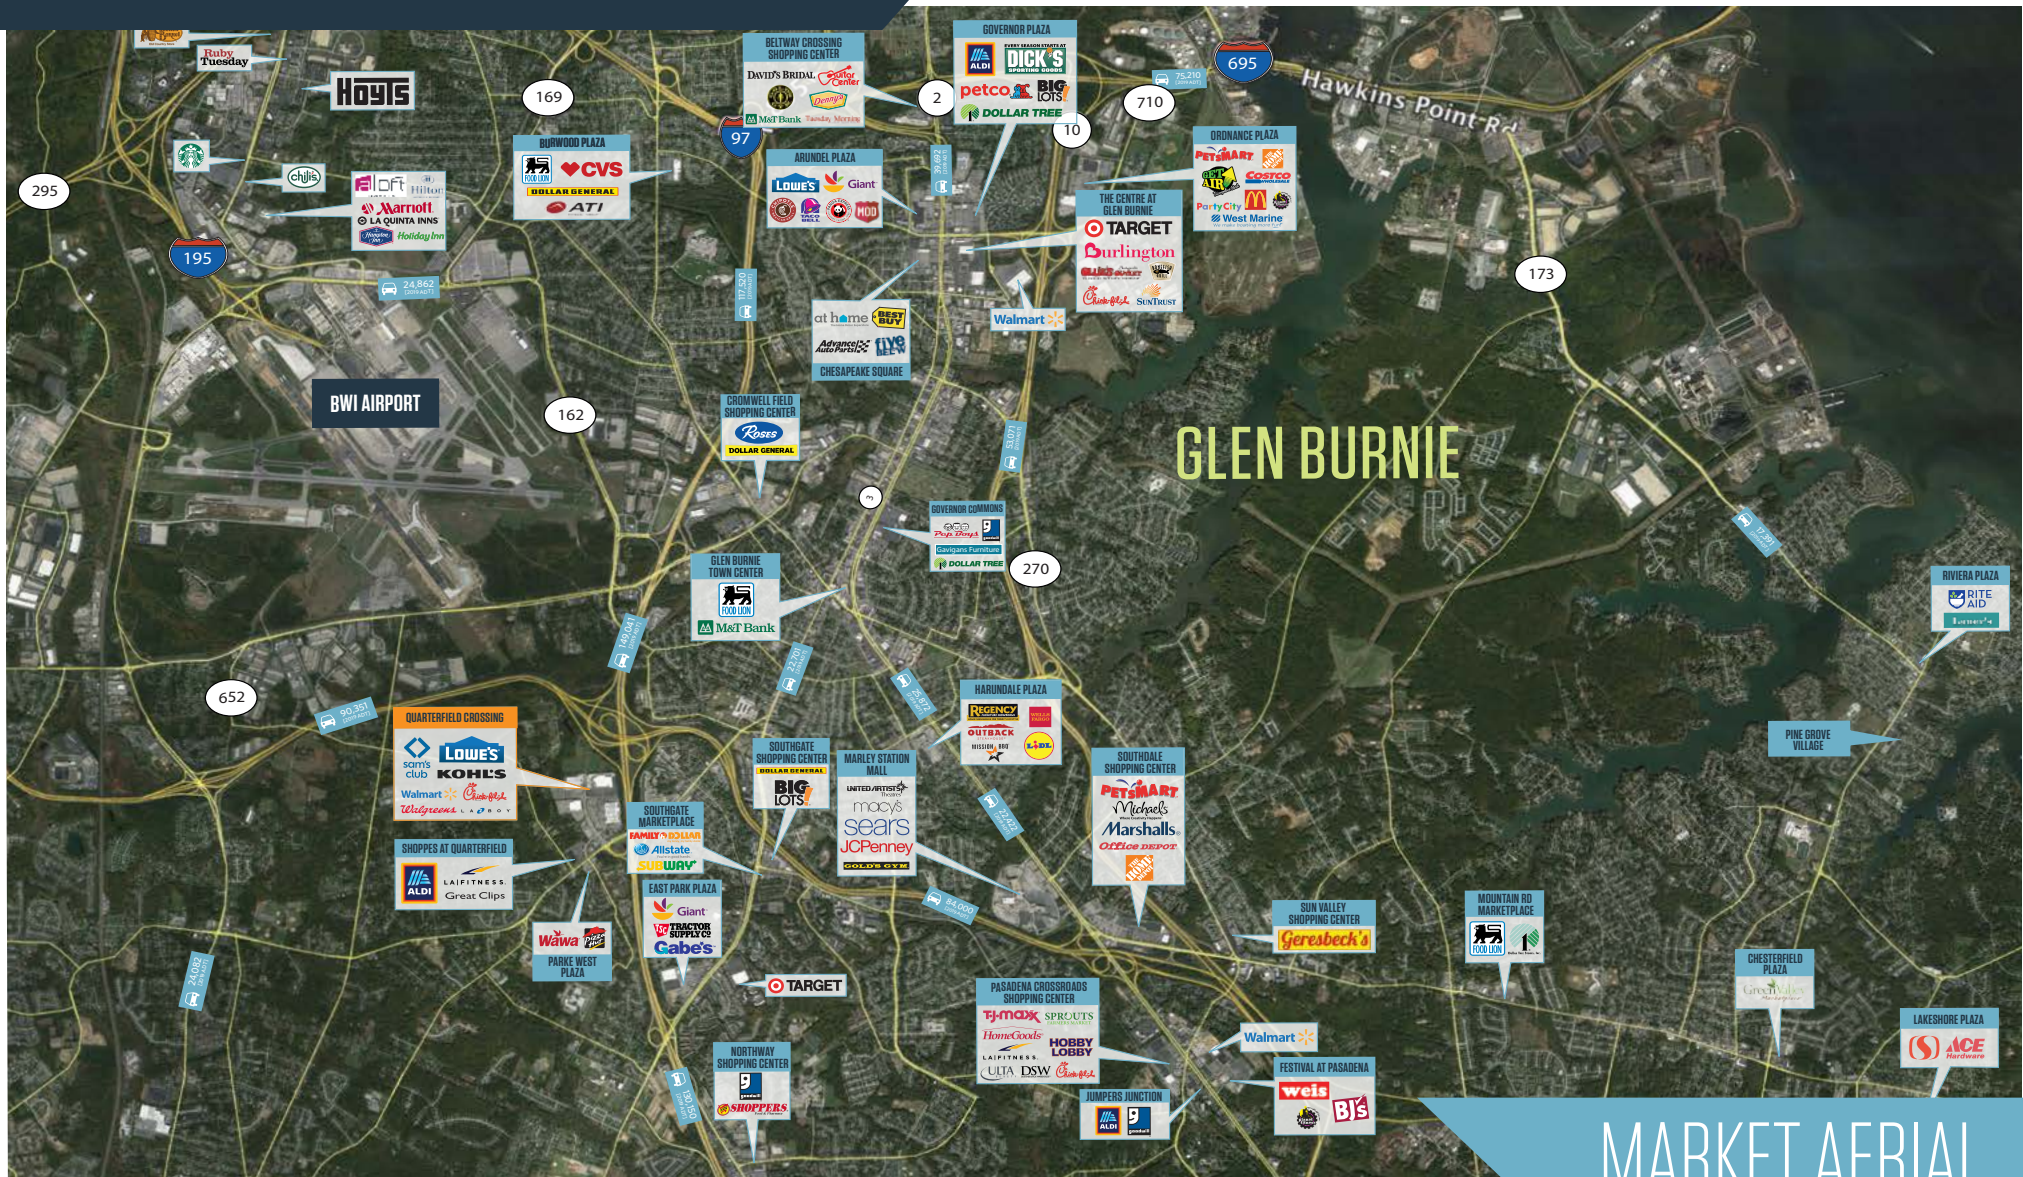

QUARTERFIELD CROSSING SHOPPING CENTER

415 George Clauss Blvd, Severn, MD 21144
Anne Arundel County

Cooper Henry
chenry@klnb.com
443-632-2085

Tom Maddux
tmaddux@klnb.com
443-632-2040

100 West Road, Suite 505
Towson, MD 21204
klnb.com

klnb