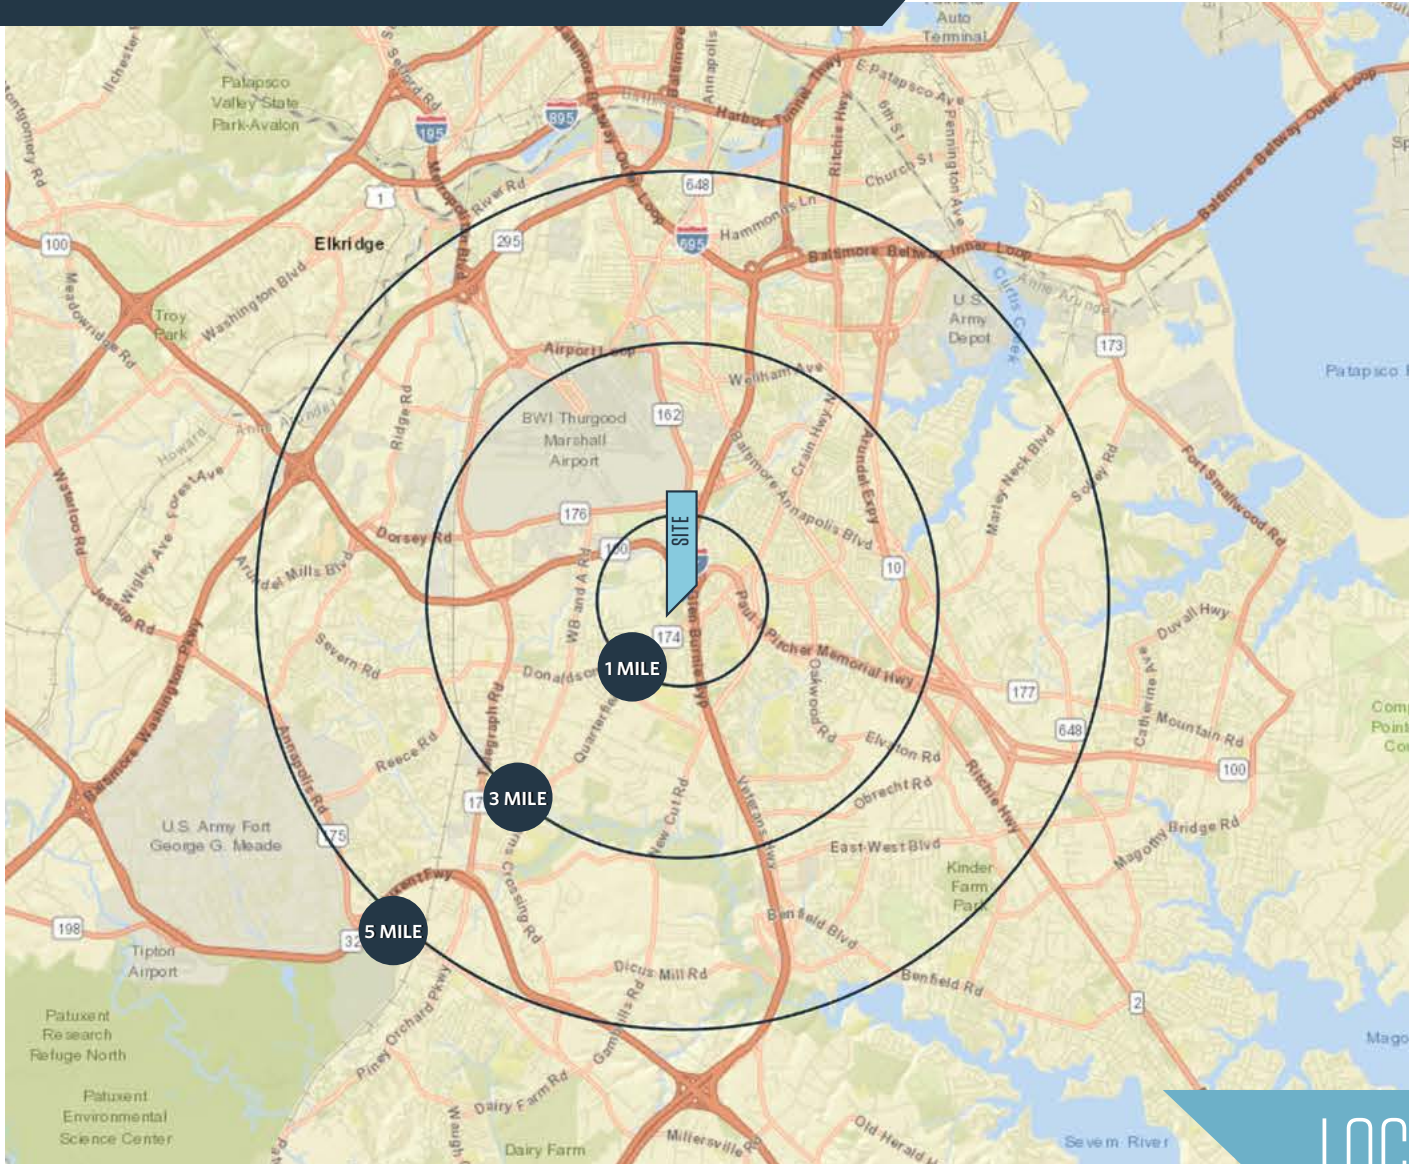

QUARTERFIELD CROSSING SHOPPING CENTER

415 George Clauss Blvd, Severn, MD 21144
Anne Arundel County

JOIN:

- Zoned C-3; Opportunity for restaurant, hotel, health club, etc.
- Regional location at the I-97/ Quarterfield Road interchange - easy access from I-97 North and South, and Route 100 East and West - excellent visibility from all major arterials (I-97, Route 100, Route 174)
- Pylon signage available
- Signalized entrance at Quarterfield Road

AVAILABLE SPACE

Up to 7.6 acres available

DEMOGRAPHICS | 2021:

1-MILE	3-MILE	5-MILE
Population		
10,528	80,581	194,591
Daytime Population		
4,054	43,265	106,697
Households		
3,922	30,308	72,377
Average HH Income		
\$110,729	\$102,730	\$114,754

[CLICK TO DOWNLOAD DEMOGRAPHIC REPORT](#)

TRAFFIC COUNTS | 2019:

I-97	162,921 ADT
Quarterfield Road	24,331 ADT
Route 100	90,351 ADT

LOCATION & DEMOGRAPHICS

Cooper Henry
chenry@klnb.com
443-632-2085

Tom Maddux
tmaddux@klnb.com
443-632-2040