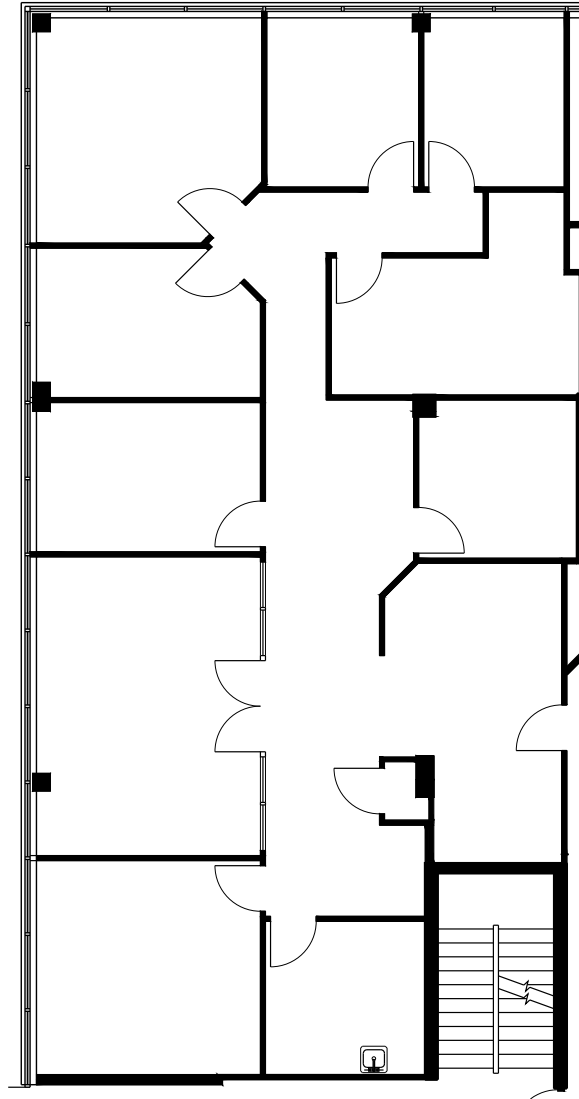

WOODMERE FLOOR PLANS

9881 BROKEN LAND PARKWAY

SUITE 303 - 1,999 SF

SUITE 403 - 2,915 SF

WOODMERE FLOOR PLANS

9891 BROKEN LAND PARKWAY

SUITE 101 - 2,347 SF

SUITE 106 - 2,625 SF

SUITE 210 - 3,344 SF