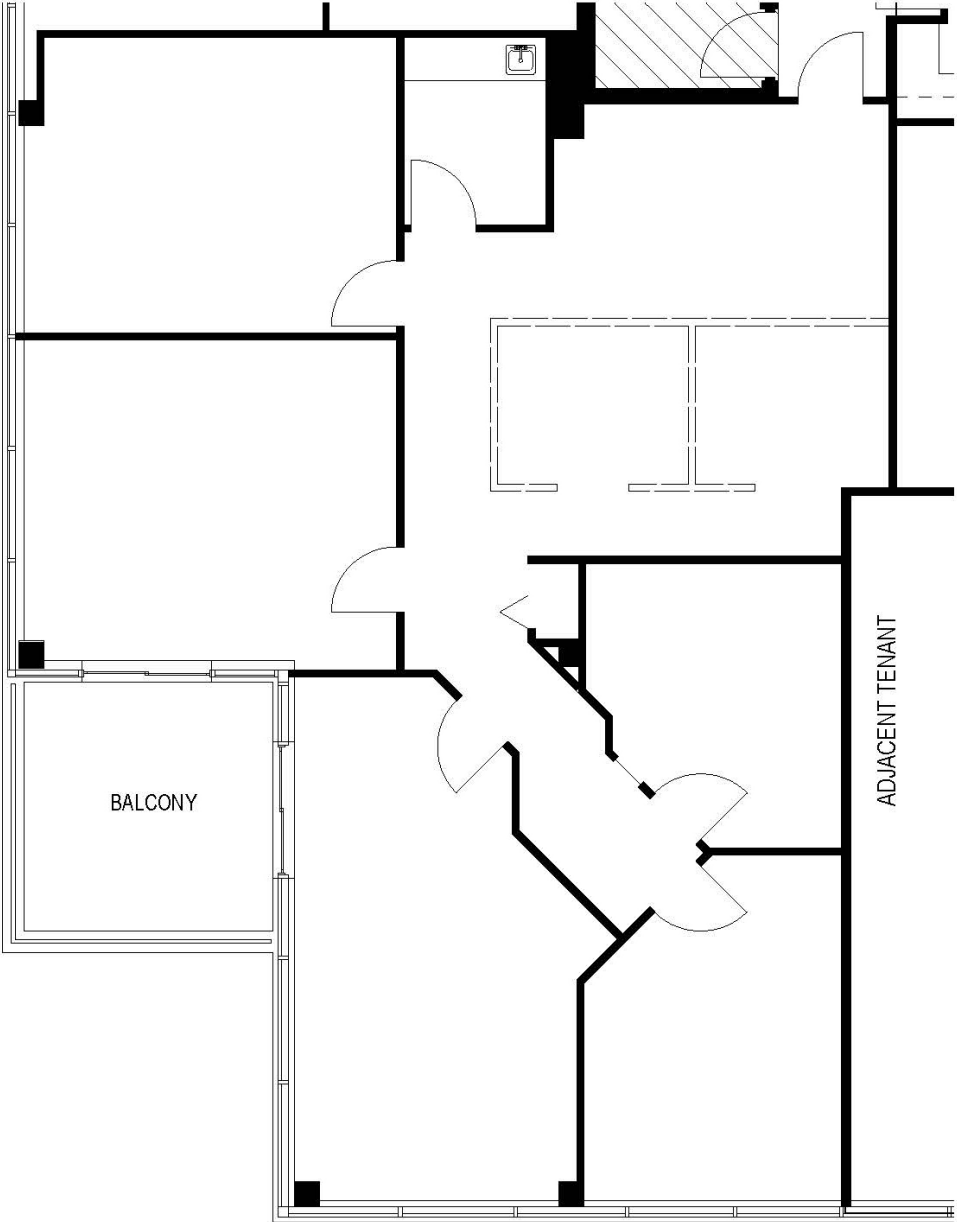

WOODMERE FLOOR PLANS

9881 BROKEN LAND PARKWAY

SUITE 303 - 1,999 SF

SUITE 403 - 2,915 SF

WOODMERE FLOOR PLANS

9891 BROKEN LAND PARKWAY

SUITE 101 - 2,347 SF

SUITE 106 - 2,625 SF

SUITE 210 - 3,344 SF