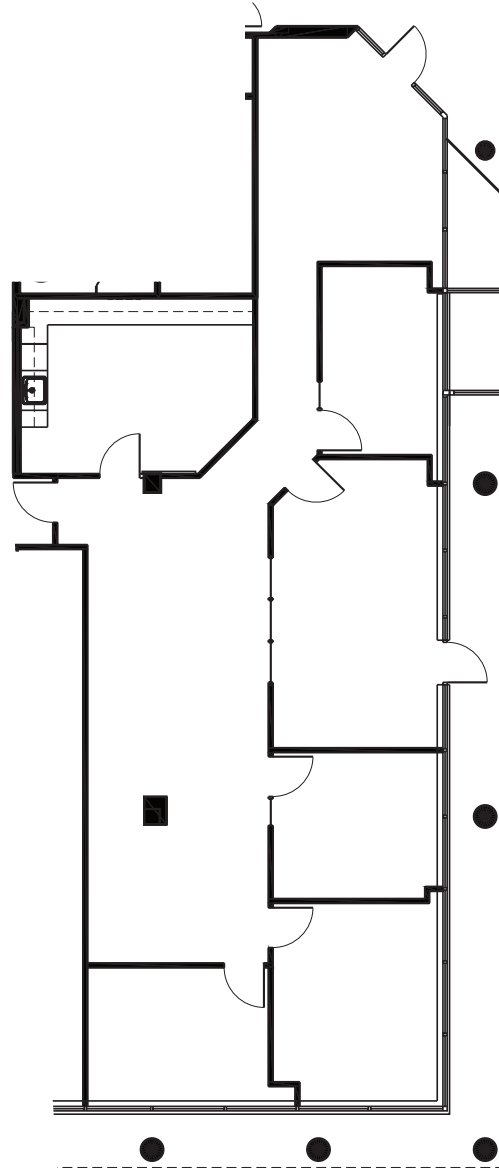

WOODMERE FLOOR PLANS

9881 BROKEN LAND PARKWAY

SUITE 303 - 1,999 SF

SUITE 403 - 2,915 SF

WOODMERE FLOOR PLANS

9891 BROKEN LAND PARKWAY

SUITE 101 - 2,347 SF

SUITE 106 - 2,625 SF

SUITE 210 - 3,344 SF