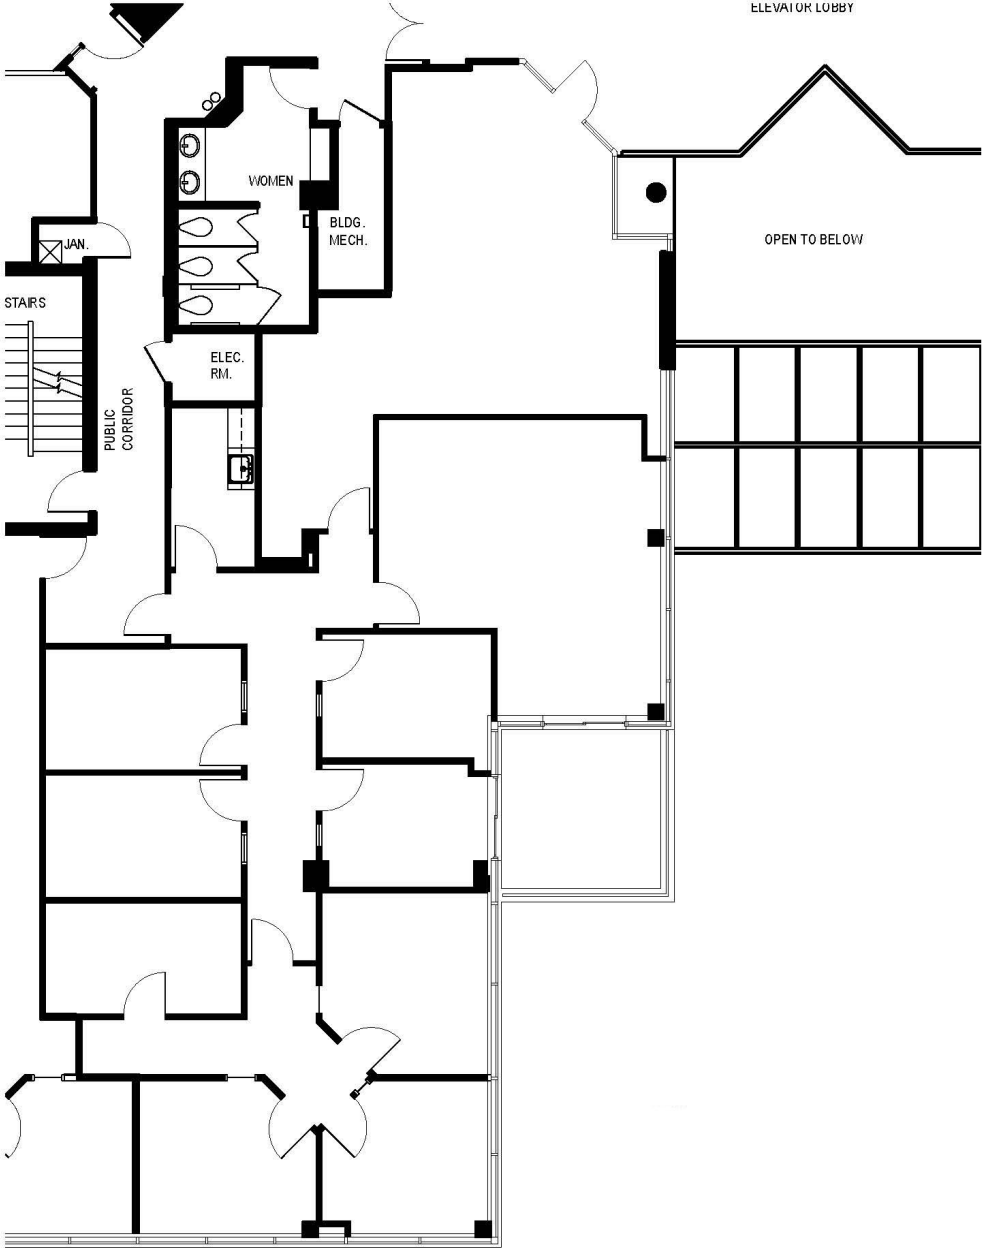

WOODMERE FLOOR PLANS

9881 BROKEN LAND PARKWAY

SUITE 303 - 1,999 SF

SUITE 403 - 2,915 SF

WOODMERE FLOOR PLANS

9891 BROKEN LAND PARKWAY

SUITE 101 - 2,347 SF

SUITE 106 - 2,625 SF

SUITE 210 - 3,344 SF