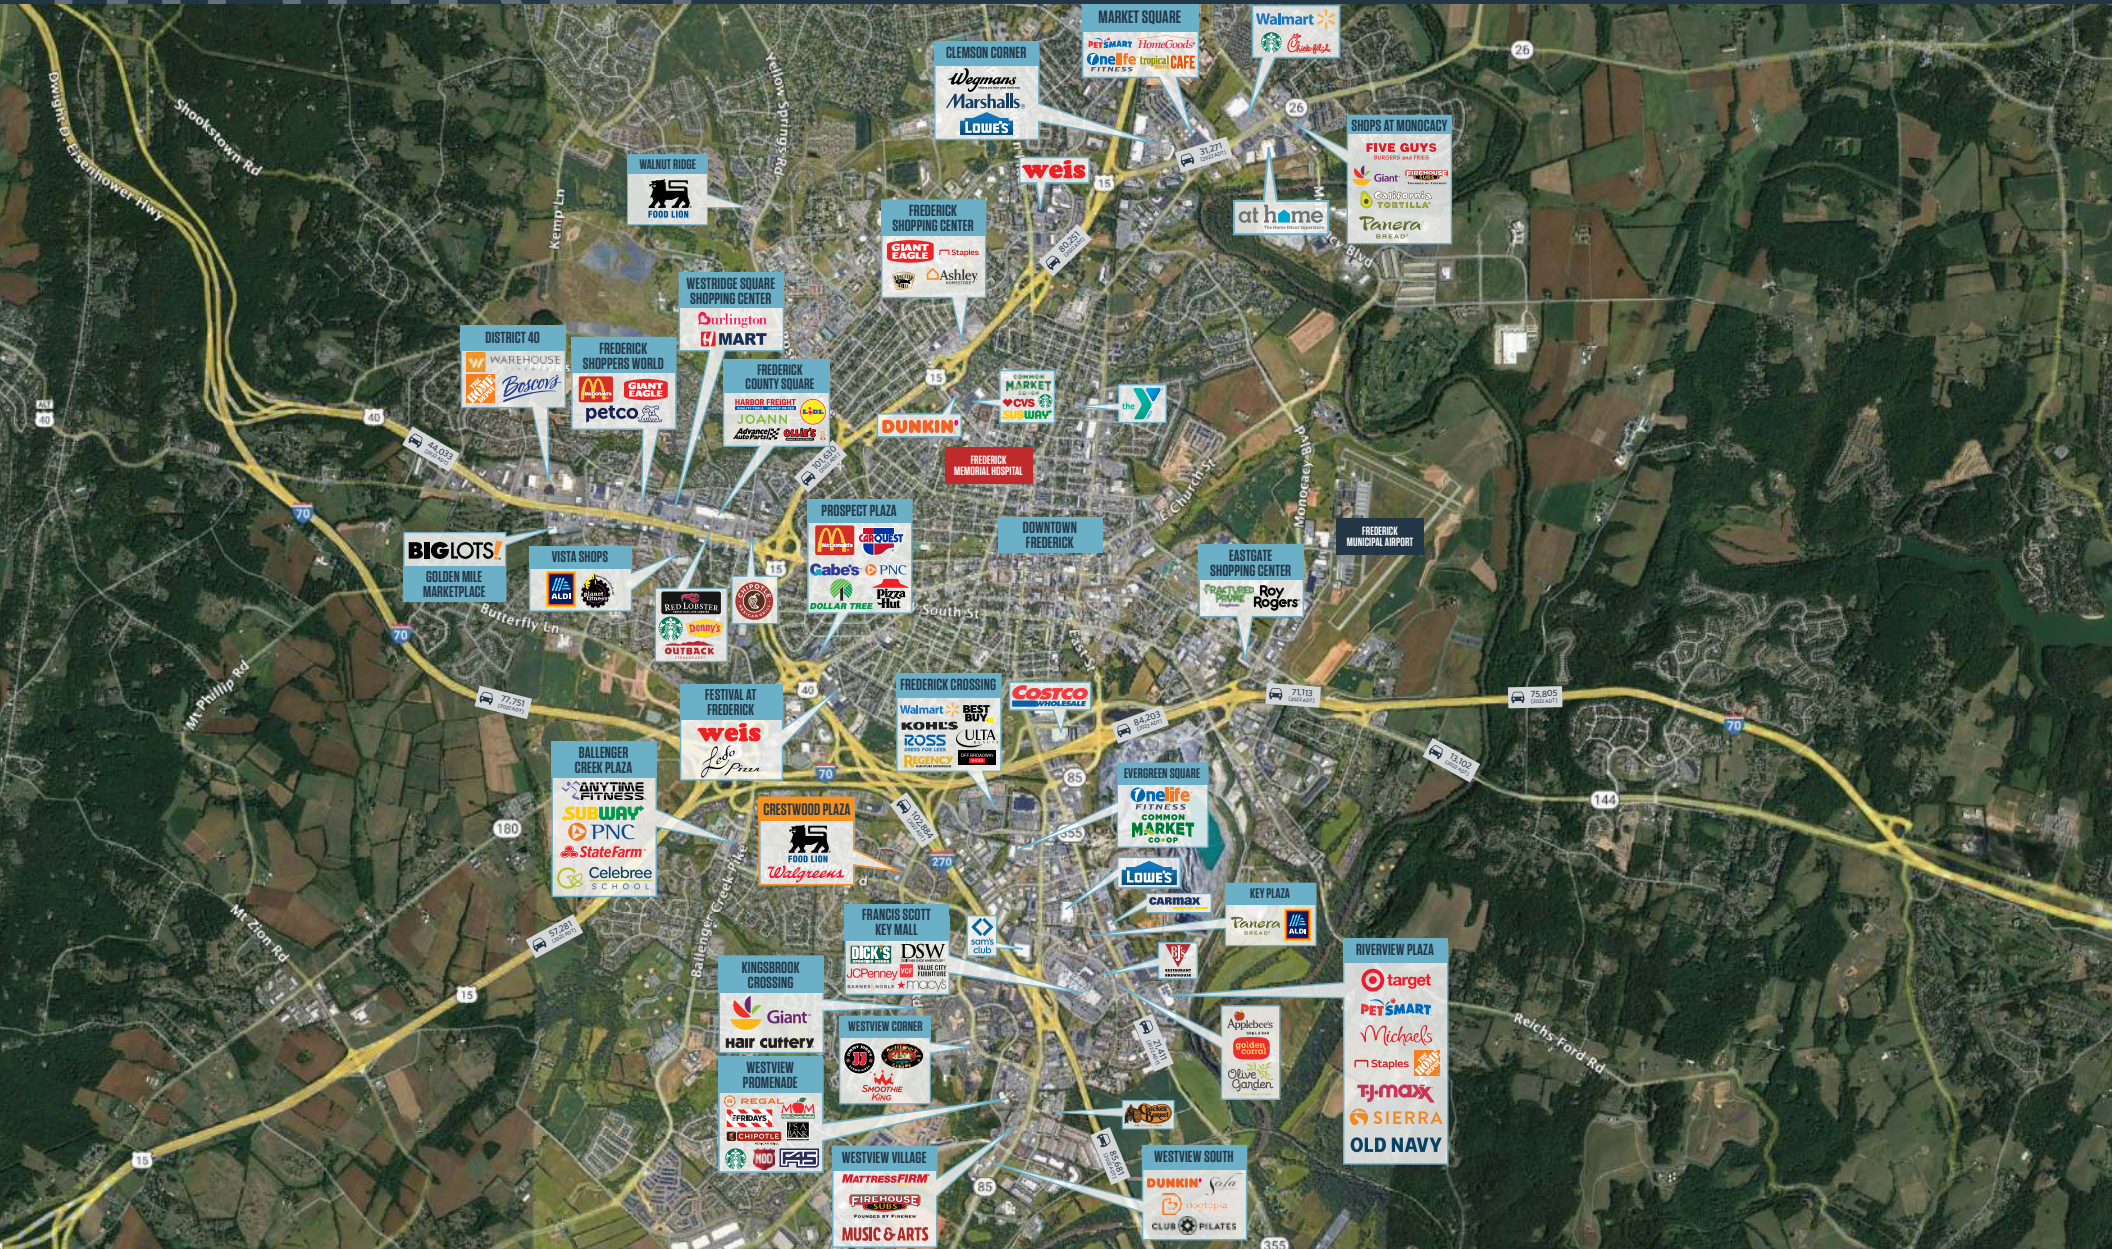

MARKET

CRESTWOOD PLAZA

6956 CRESTWOOD BOULEVARD, FREDERICK, MD 21703, FREDERICK COUNTY

MICHAEL GINSBURG

mginsburg@klnb.com | 443-632-2041

MATT LOCRAFT

mlocraft@klnb.com | 703-268-2702