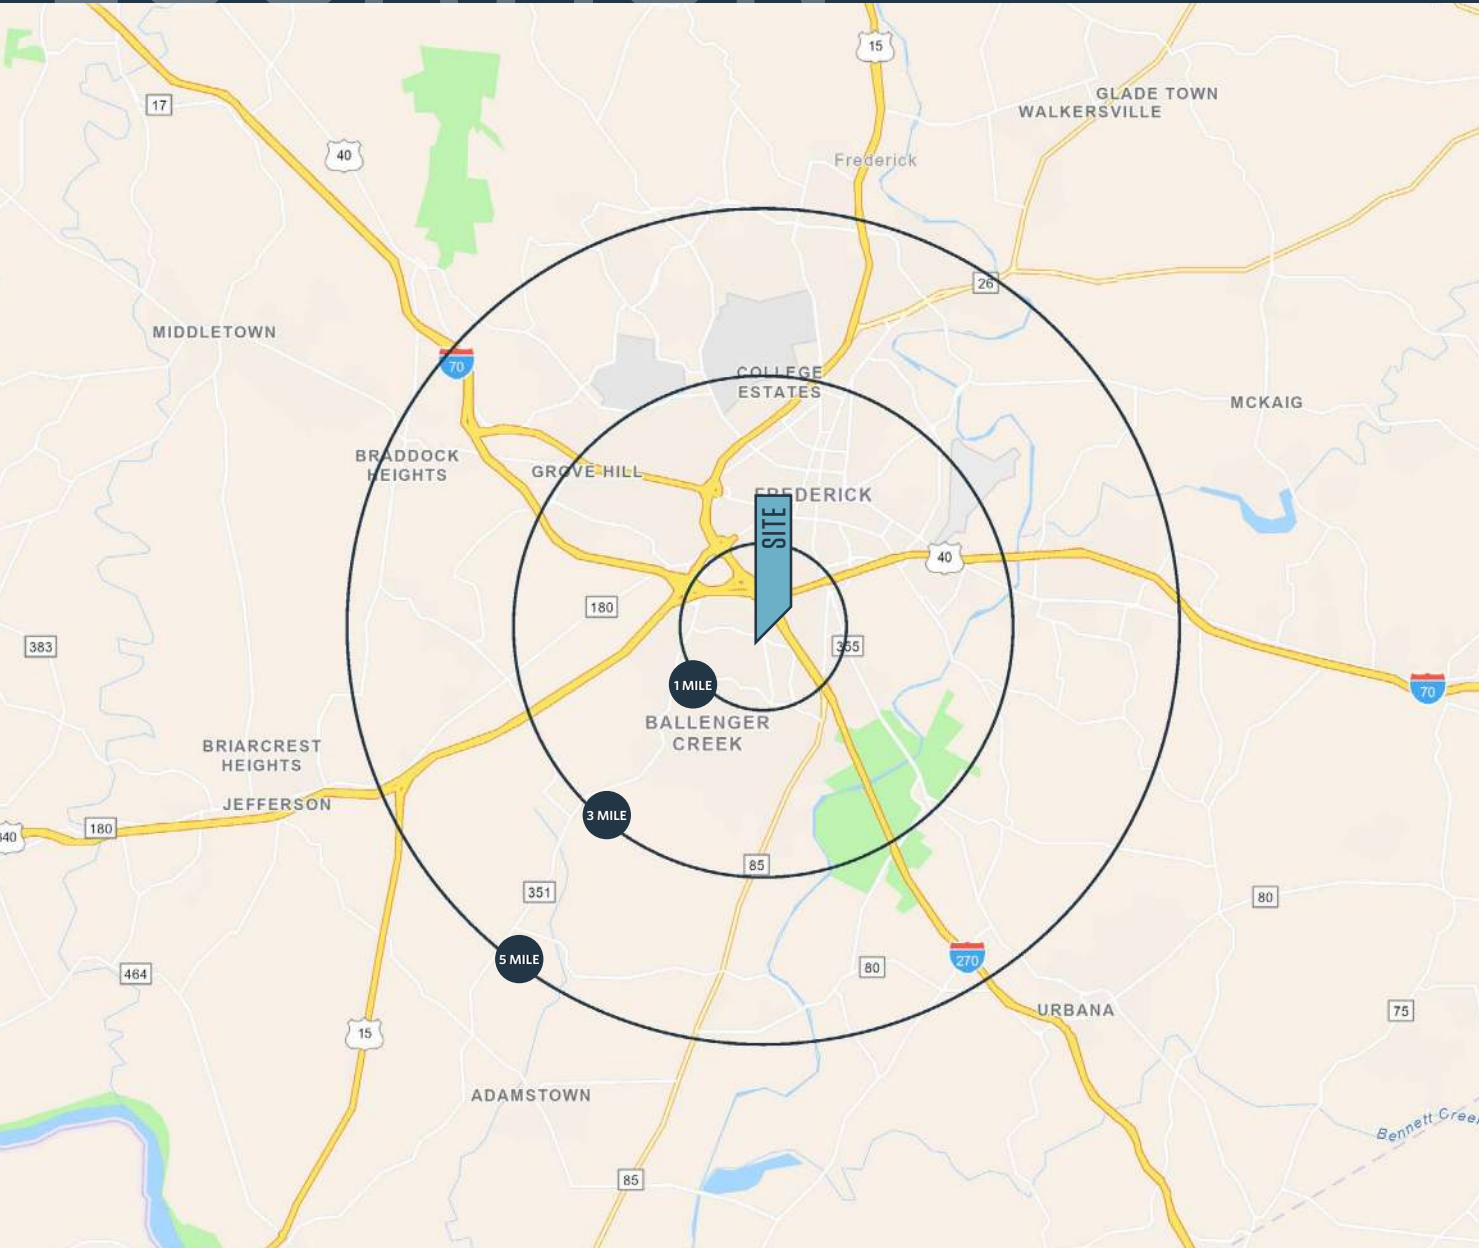

LOCATION

CRESTWOOD PLAZA

6956 CRESTWOOD BOULEVARD, FREDERICK, MD 21703, FREDERICK COUNTY

DEMOGRAPHICS | 2023:

1-MILE	3-MILE	5-MILE
Population		
10,931	75,001	125,158
Daytime Population		
16,176	94,184	145,165
Households		
4,562	29,093	48,098
Average HH Income		
$99,265	$109,729	$123,134

[CLICK TO DOWNLOAD DEMOGRAPHIC REPORT](#)

TRAFFIC COUNTS | 2022:

Crestwood Blvd	18,113 ADT
New Design Rd	19,051 ADT

MICHAEL GINSBURG

mginsburg@klnb.com | 443-632-2041

MATT LOCRAFT

mlocraft@klnb.com | 703-268-2702