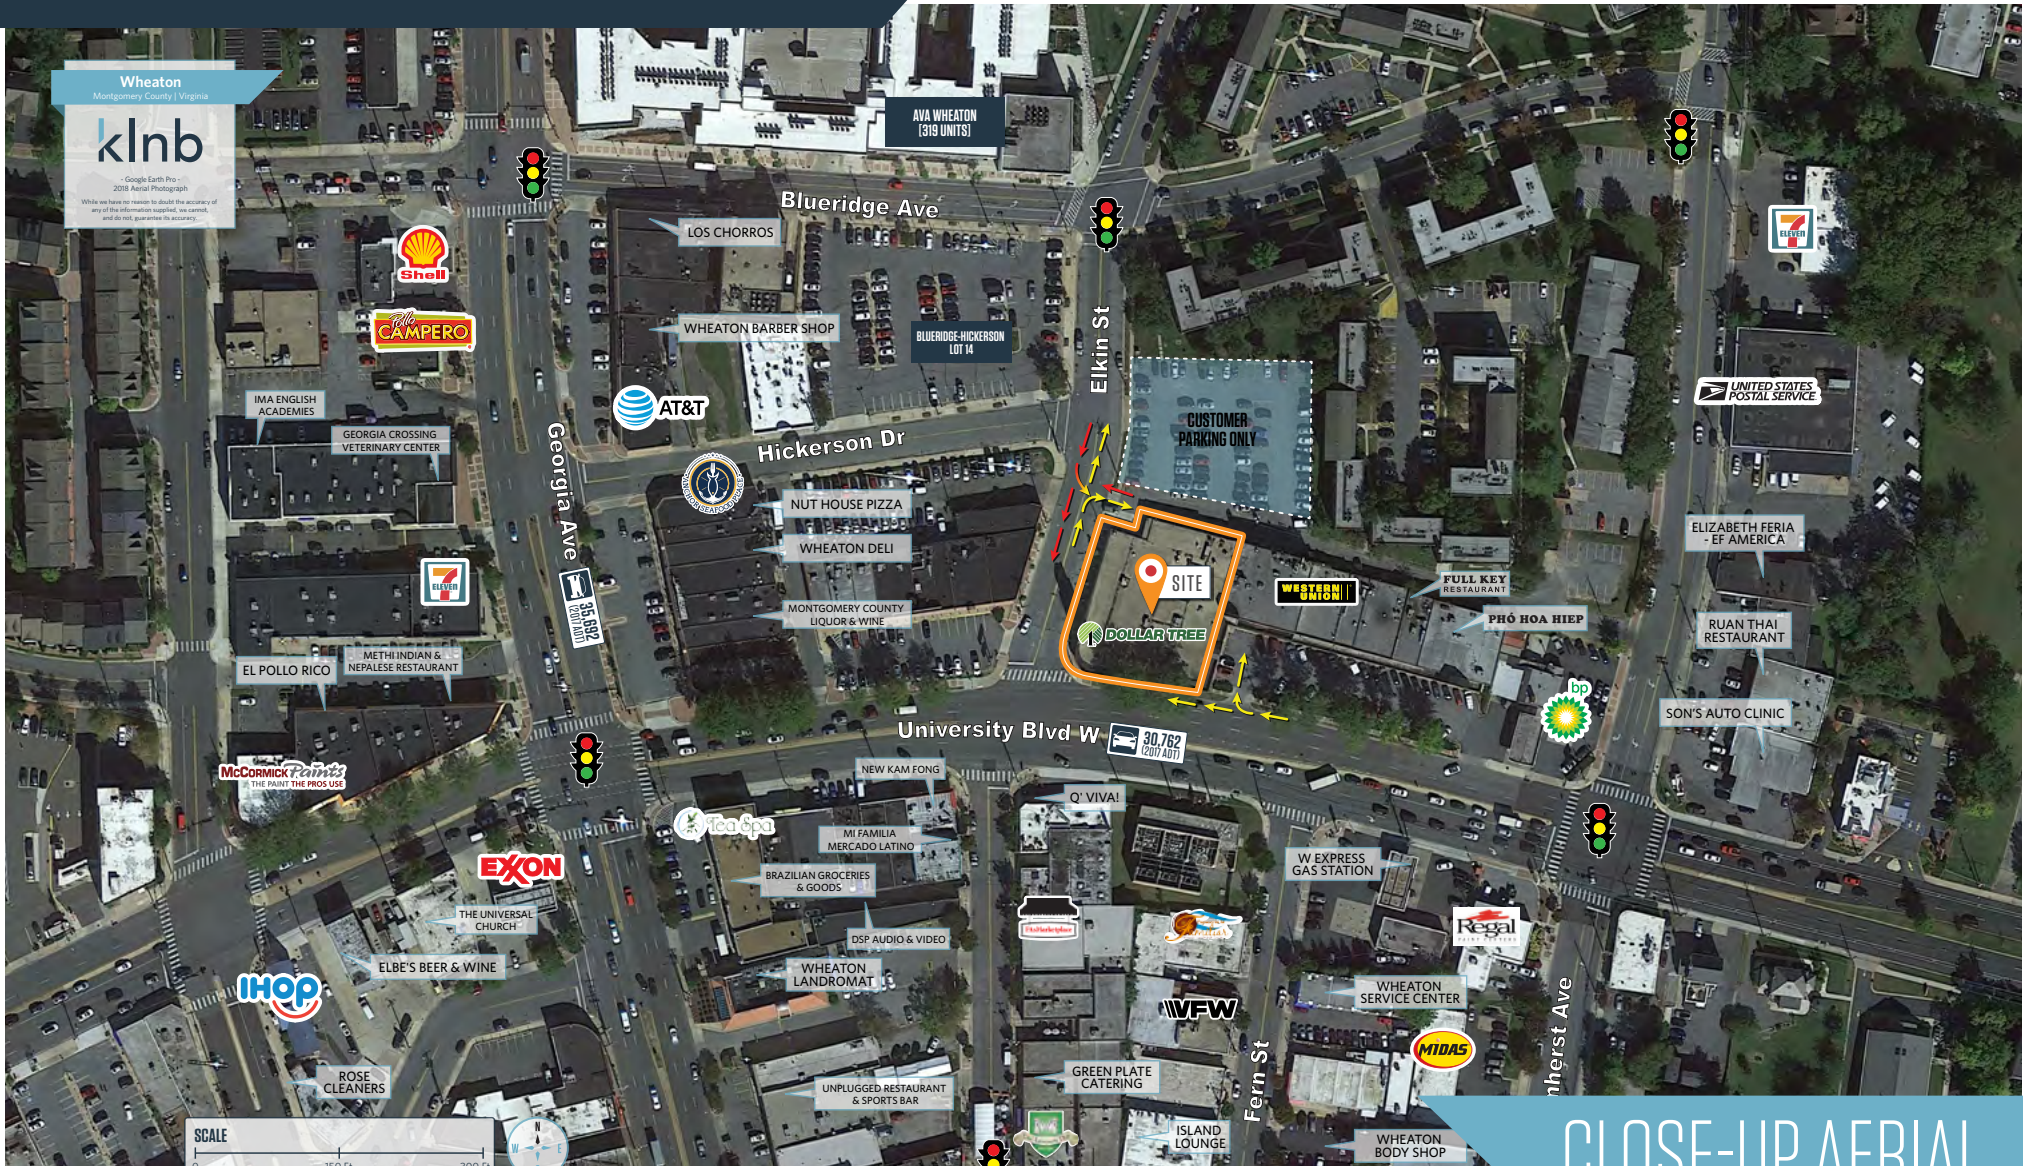

2321 UNIVERSITY BLVD

2321 University Blvd, Wheaton, MD 20902
Montgomery County

CLOSE-UP AERIAL

Billy Kelly
bkelly@klnb.com
703-268-2706

Phil Ruxton
pruxton@klnb.com
202-420-7777

8065 Leesburg Pike, Suite 700
Tysons, VA 22182
klnb.com

klnb