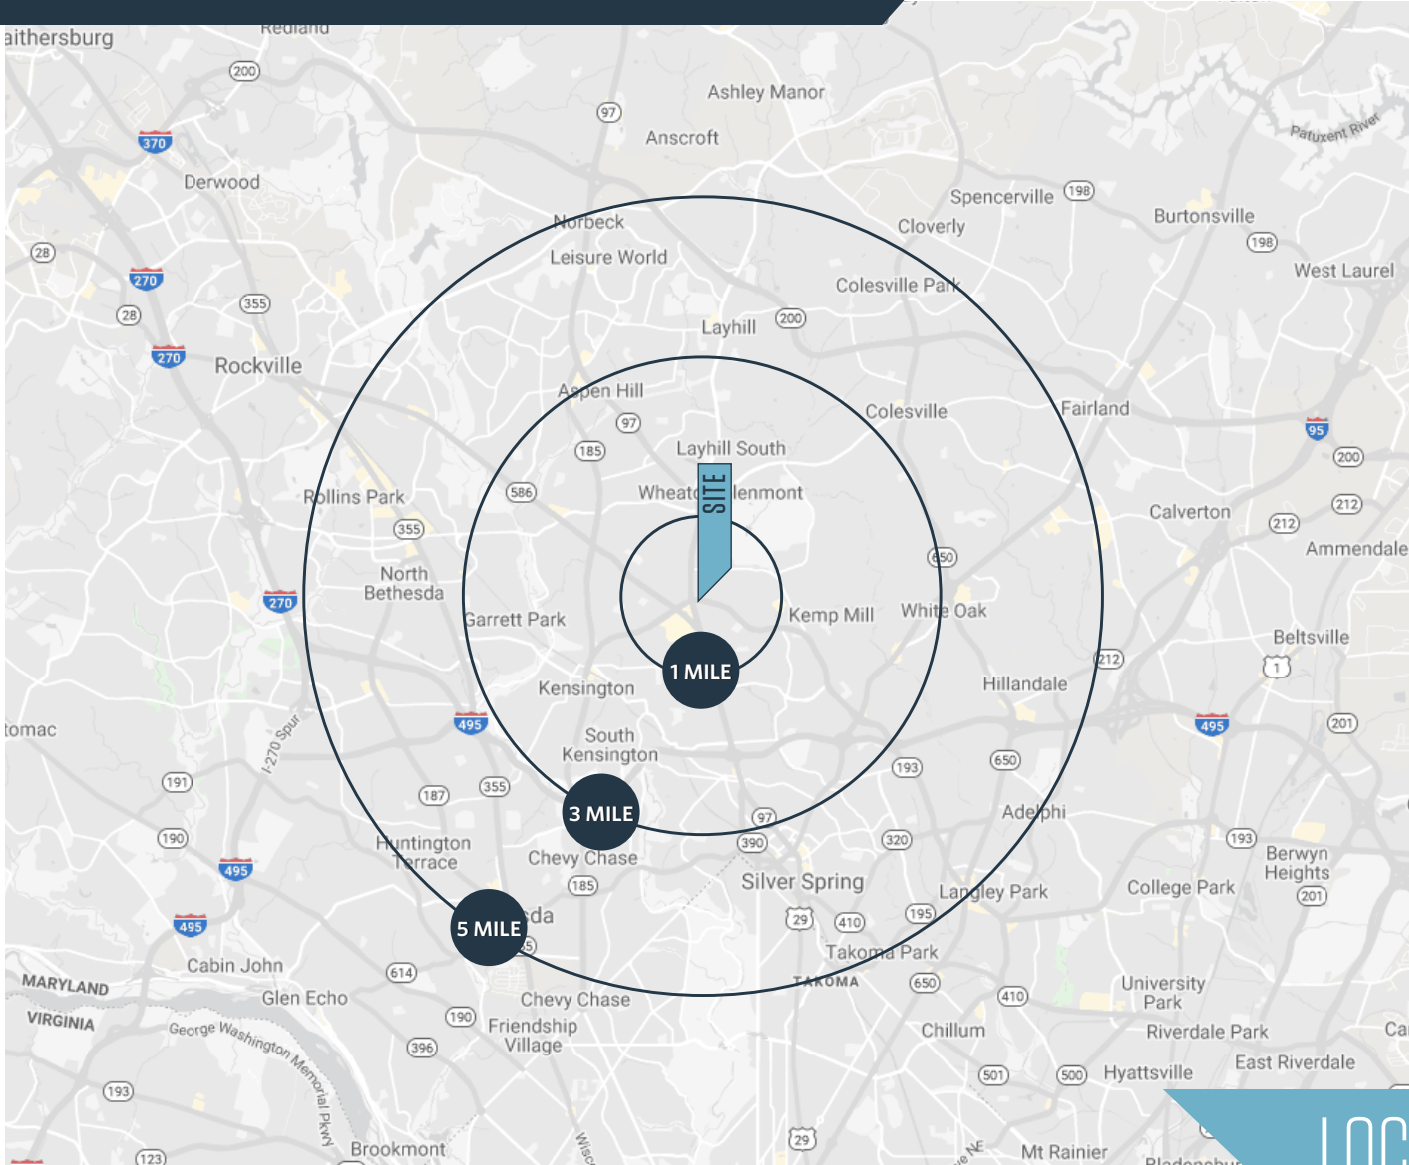

DEMOGRAPHICS | 2020:

1-MILE	3-MILE	5-MILE
Population		
26,659	159,034	459,841
Daytime Population		
8,775	41,822	224,822
Households		
8,947	53,686	174,757
Average HH Income		
\$112,071	\$137,579	\$136,996

[CLICK TO DOWNLOAD DEMOGRAPHIC REPORT](#)

TRAFFIC COUNTS | 2019:

University Blvd 27,871 ADT

LOCATION & DEMOGRAPHICS

Billy Kelly
bkelly@klnb.com
703-268-2706

Phil Ruxton
pruxton@klnb.com
202-420-7777

8065 Leesburg Pike, Suite 700
Tysons, VA 22182
klnb.com