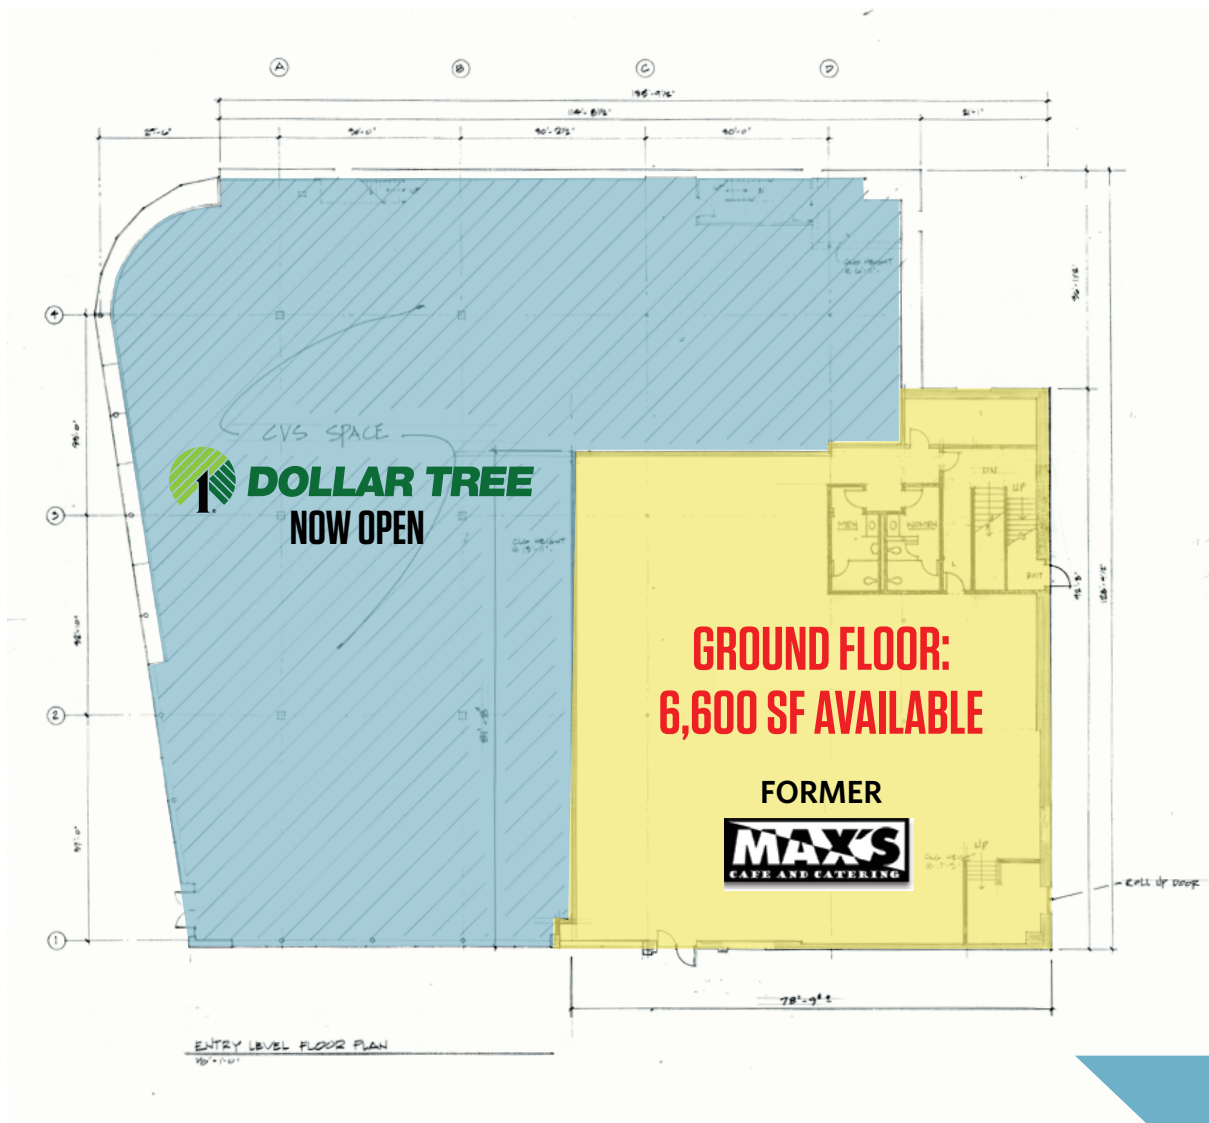

MARKET AERIAL

Billy Kelly
bkelly@klnb.com
703-268-2706

Phil Ruxton
pruxton@klnb.com
202-420-7777

8065 Leesburg Pike, Suite 700
Tysons, VA 22182
klnb.com

klnb

2321 UNIVERSITY BLVD

2321 University Blvd, Wheaton, MD 20902
Montgomery County