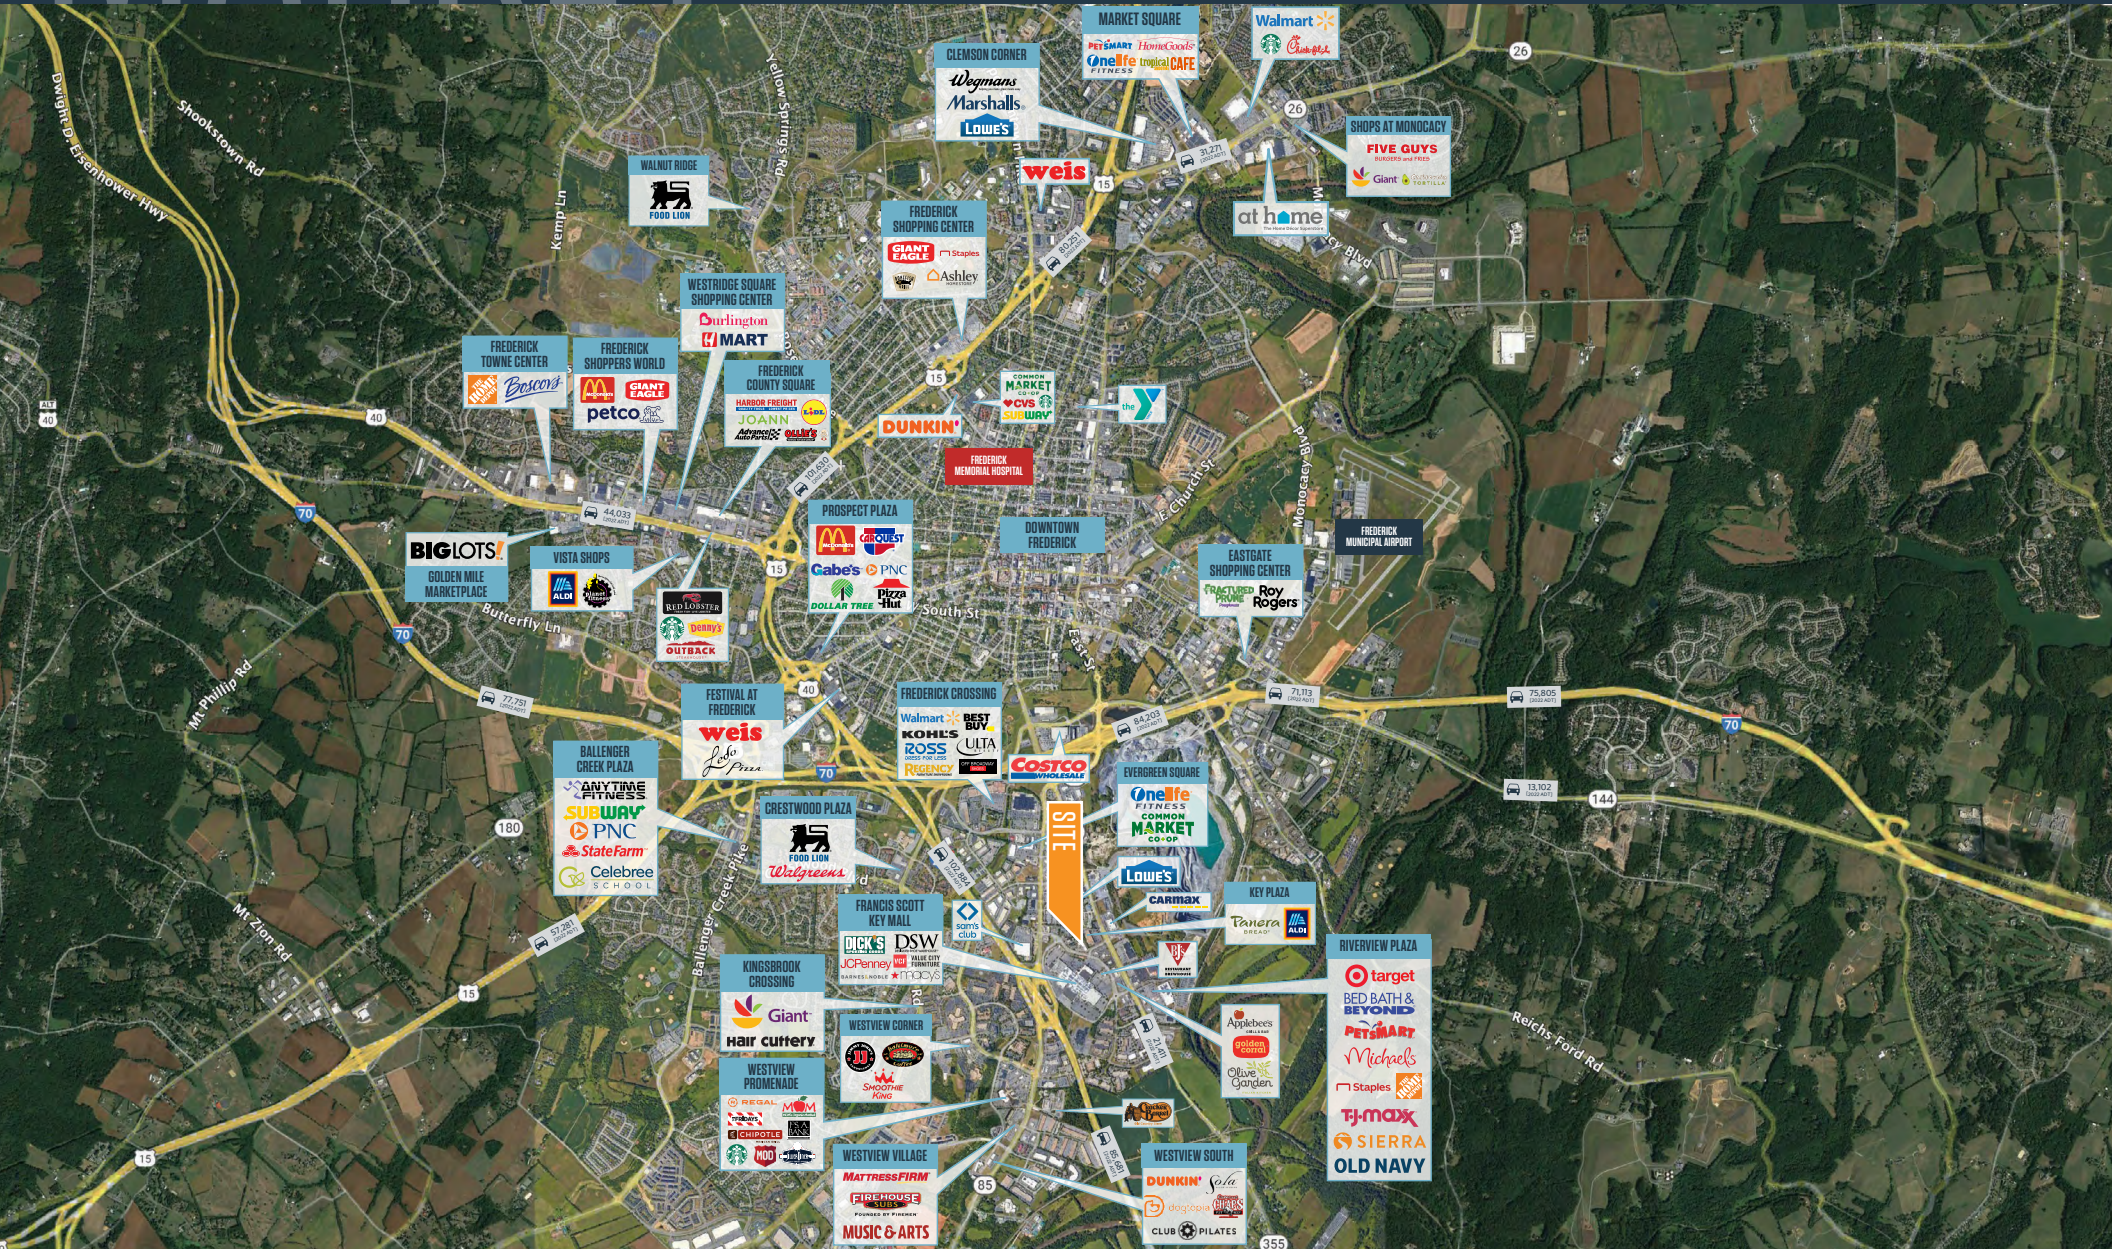

MARKET

FSK GATEWAY SHOPPES

SPECTRUM DRIVE & LOWES LANE, MD 21703, FREDERICK COUNTY

MASON BERNSTEIN

mbernstein@klnb.com | 443-632-2089

MATT SKALET

maskalet@klnb.com | 202-420-7775