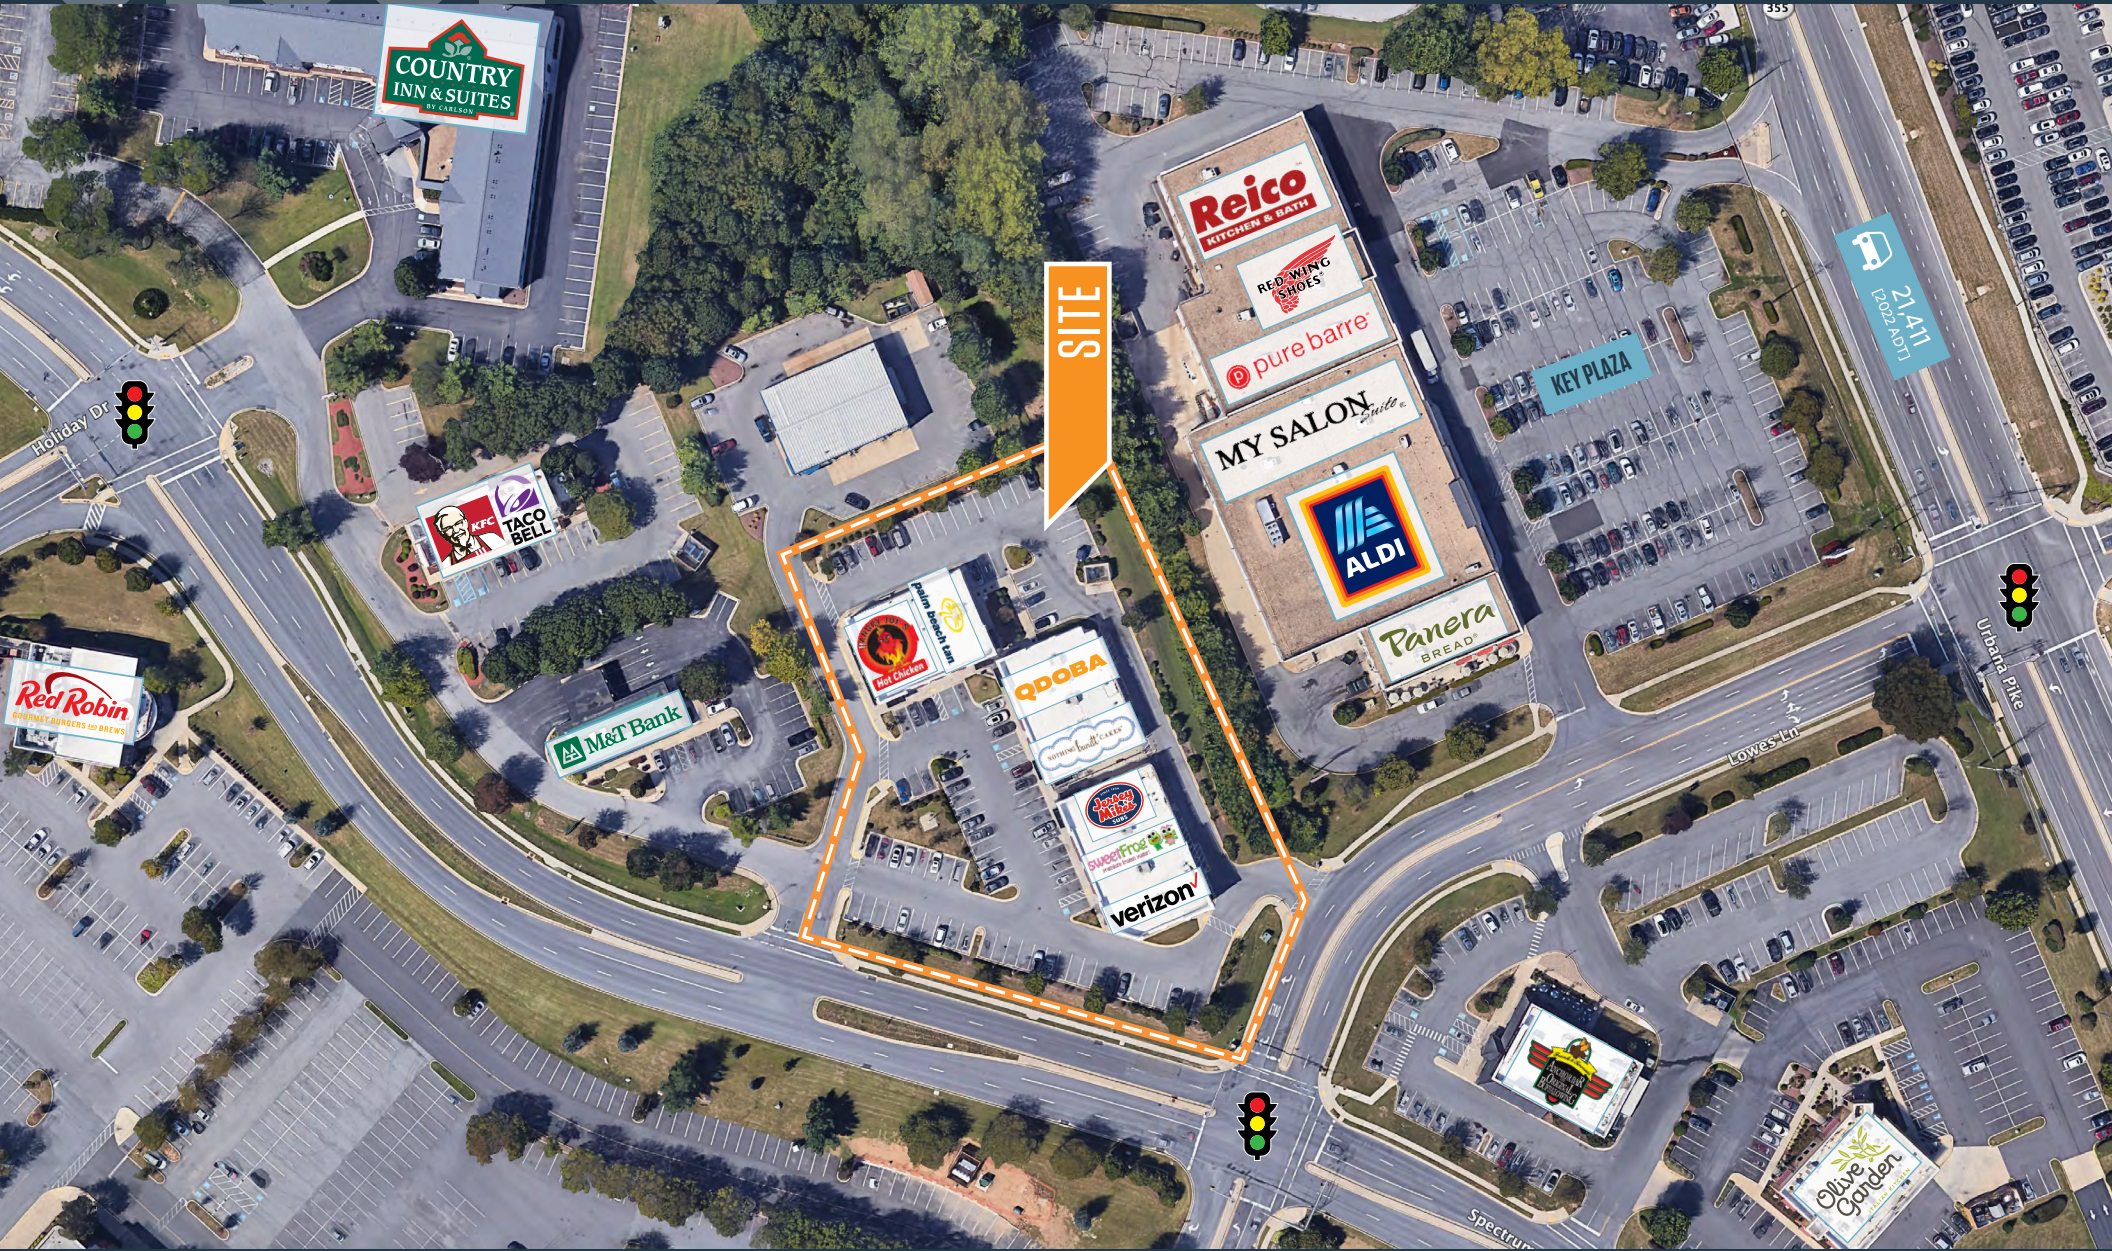

CLOSE-UP

FSK GATEWAY SHOPPES

SPECTRUM DRIVE & LOWES LANE, MD 21703, FREDERICK COUNTY

MASON BERNSTEIN

mbernstein@klnb.com | 443-632-2089

MATT SKALET

m skalet@klnb.com | 202-420-7775

klnb