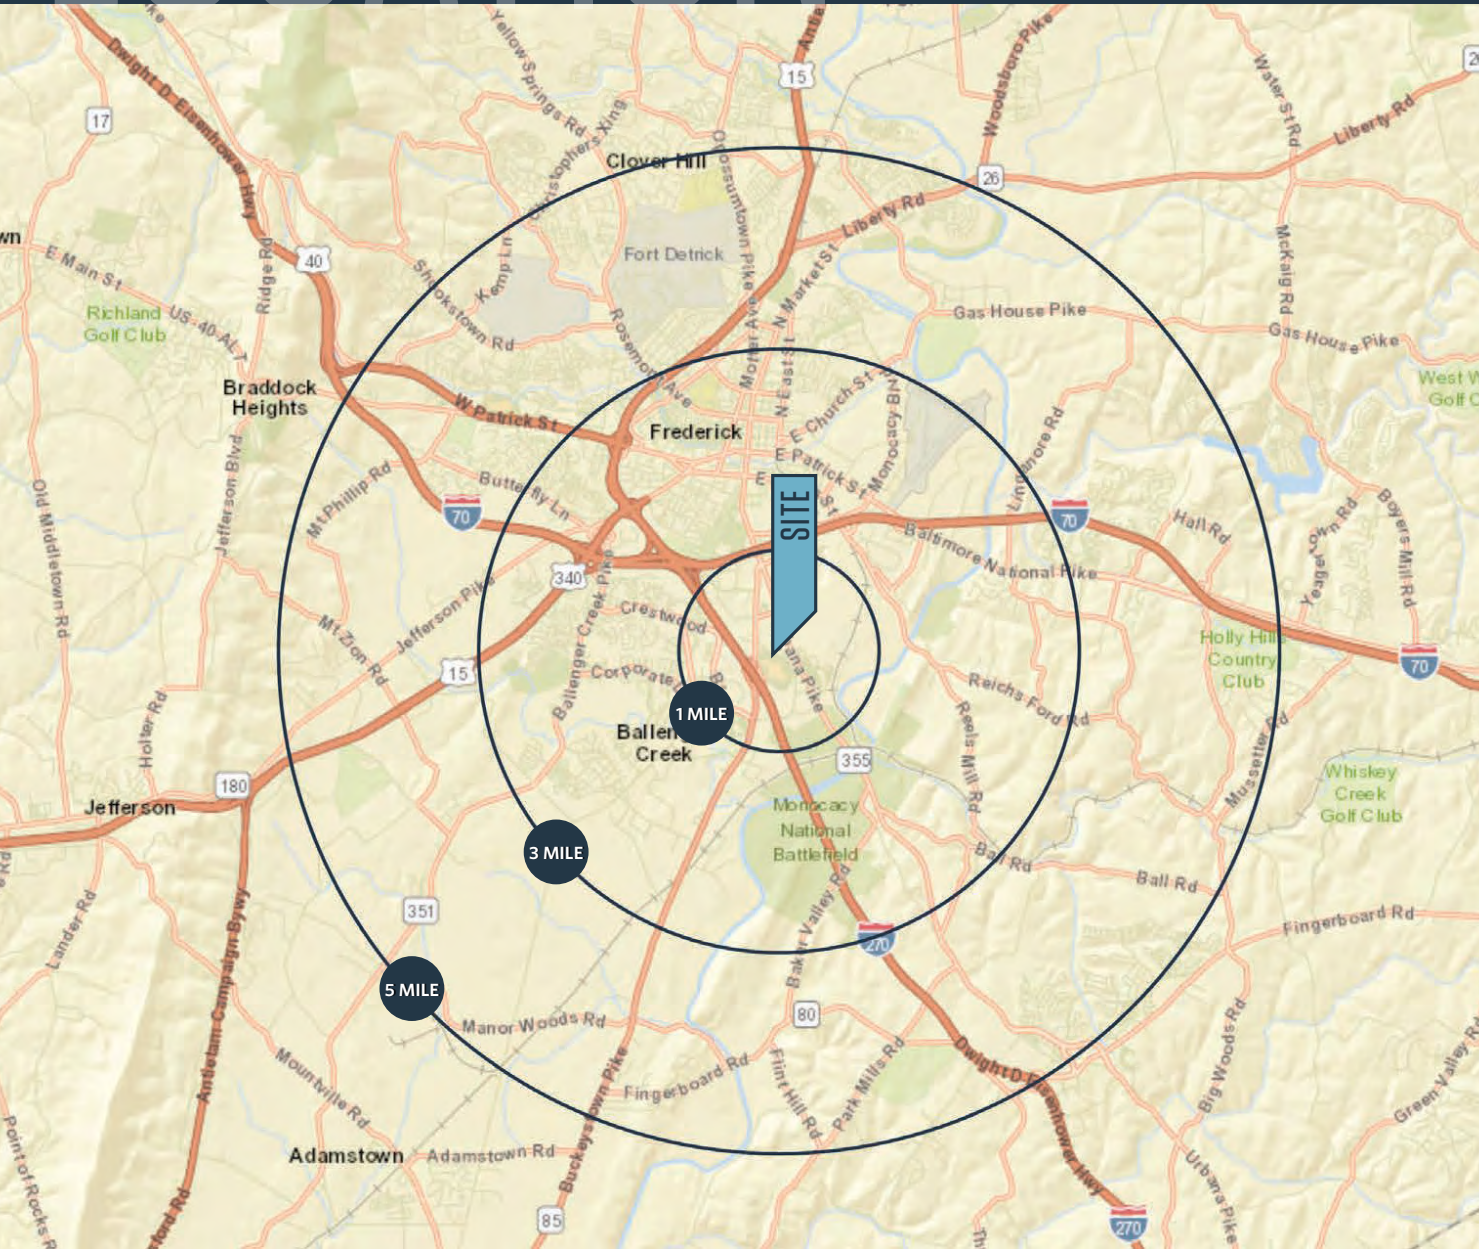

## FULLY LEASED!

- Join High Performing Jersey Mike's, Verizon and SweetFrog directly adjacent to 450,000 SF FSK Mall.
- Located in the heart of Frederick's highly trafficked southern retail corridor.
- Easily accessible from I-270 [102,884 ADT].

# LOCATION

# FSK GATEWAY SHOPPES

SPECTRUM DRIVE & LOWES LANE, MD 21703, FREDERICK COUNTY