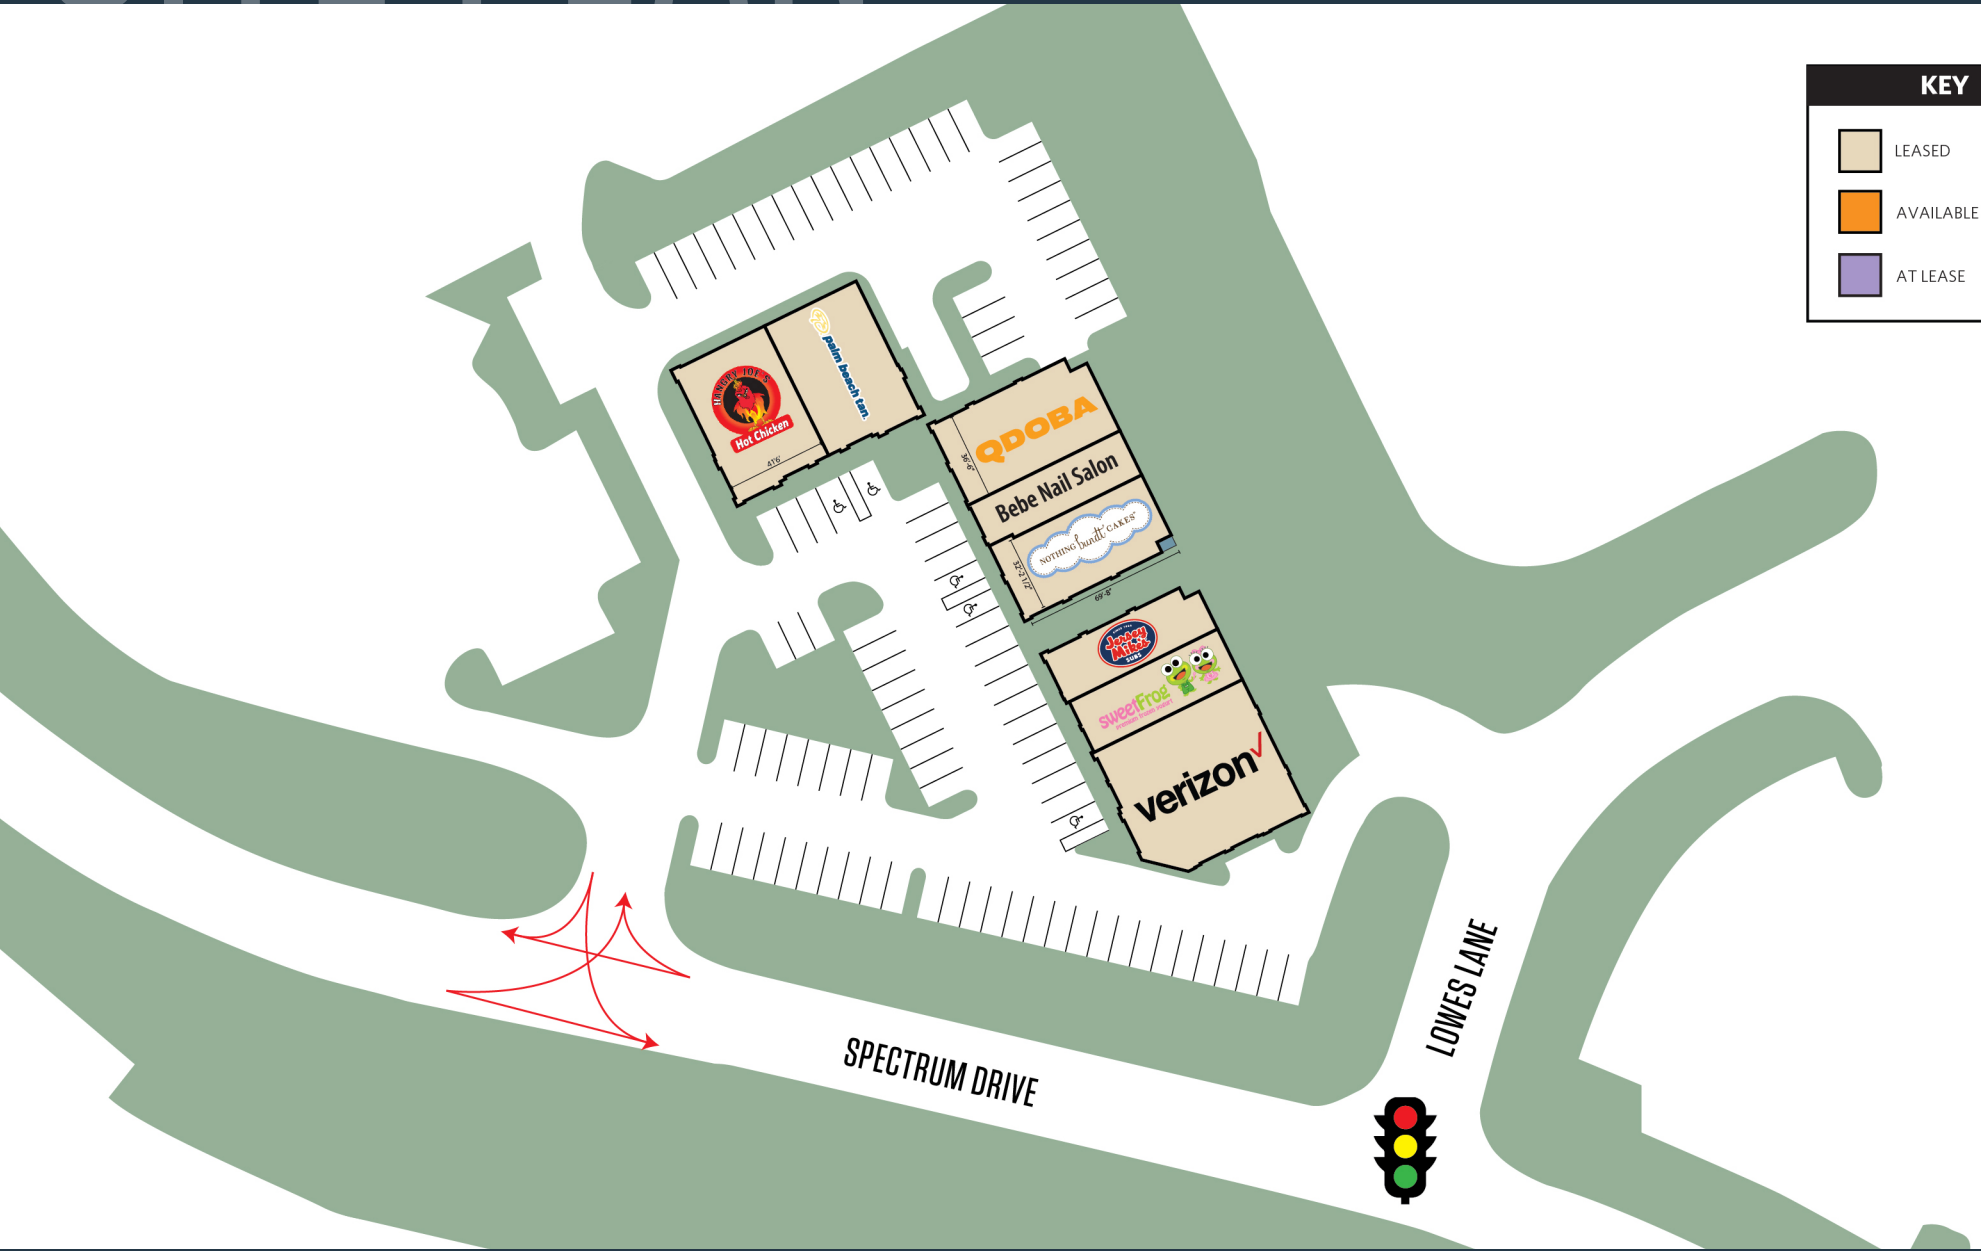

SITE PLAN

FSK GATEWAY SHOPPES

SPECTRUM DRIVE & LOWES LANE, MD 21703, FREDERICK COUNTY

KEY	
	LEASED
	AVAILABLE
	AT LEASE

MASON BERNSTEIN

mbernstein@klnb.com | 443-632-2089

MATT SKALET

mkalet@klnb.com | 202-420-7775