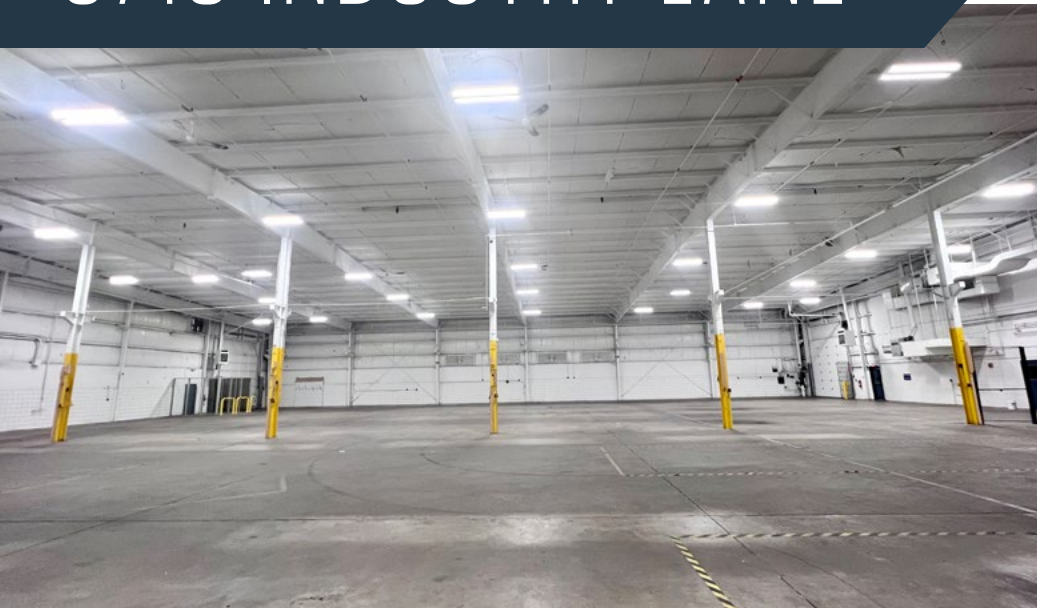

5719 INDUSTRY LANE

Frederick, Maryland 21704
Frederick County

WAREHOUSE

AARON CARROLL
acarroll@klnb.com | 202-652-2333

ANDREW COUREMBIS
acourembis@klnb.com | 202-420-7766

CHRIS KUBLER
ckubler@klnb.com | 443-574-1415