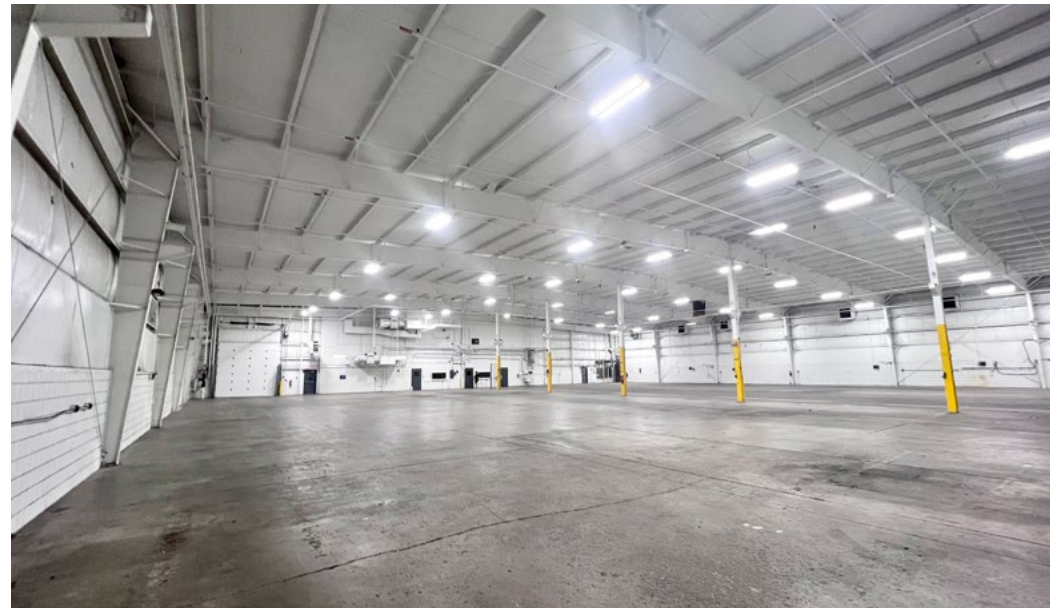

5719 INDUSTRY LANE

Frederick, Maryland 21704
Frederick County

WAREHOUSE

AARON CARROLL
acarroll@klnb.com | 202-652-2333

ANDREW COUREMBIS
acourembis@klnb.com | 202-420-7766

CHRIS KUBLER
ckubler@klnb.com | 443-574-1415