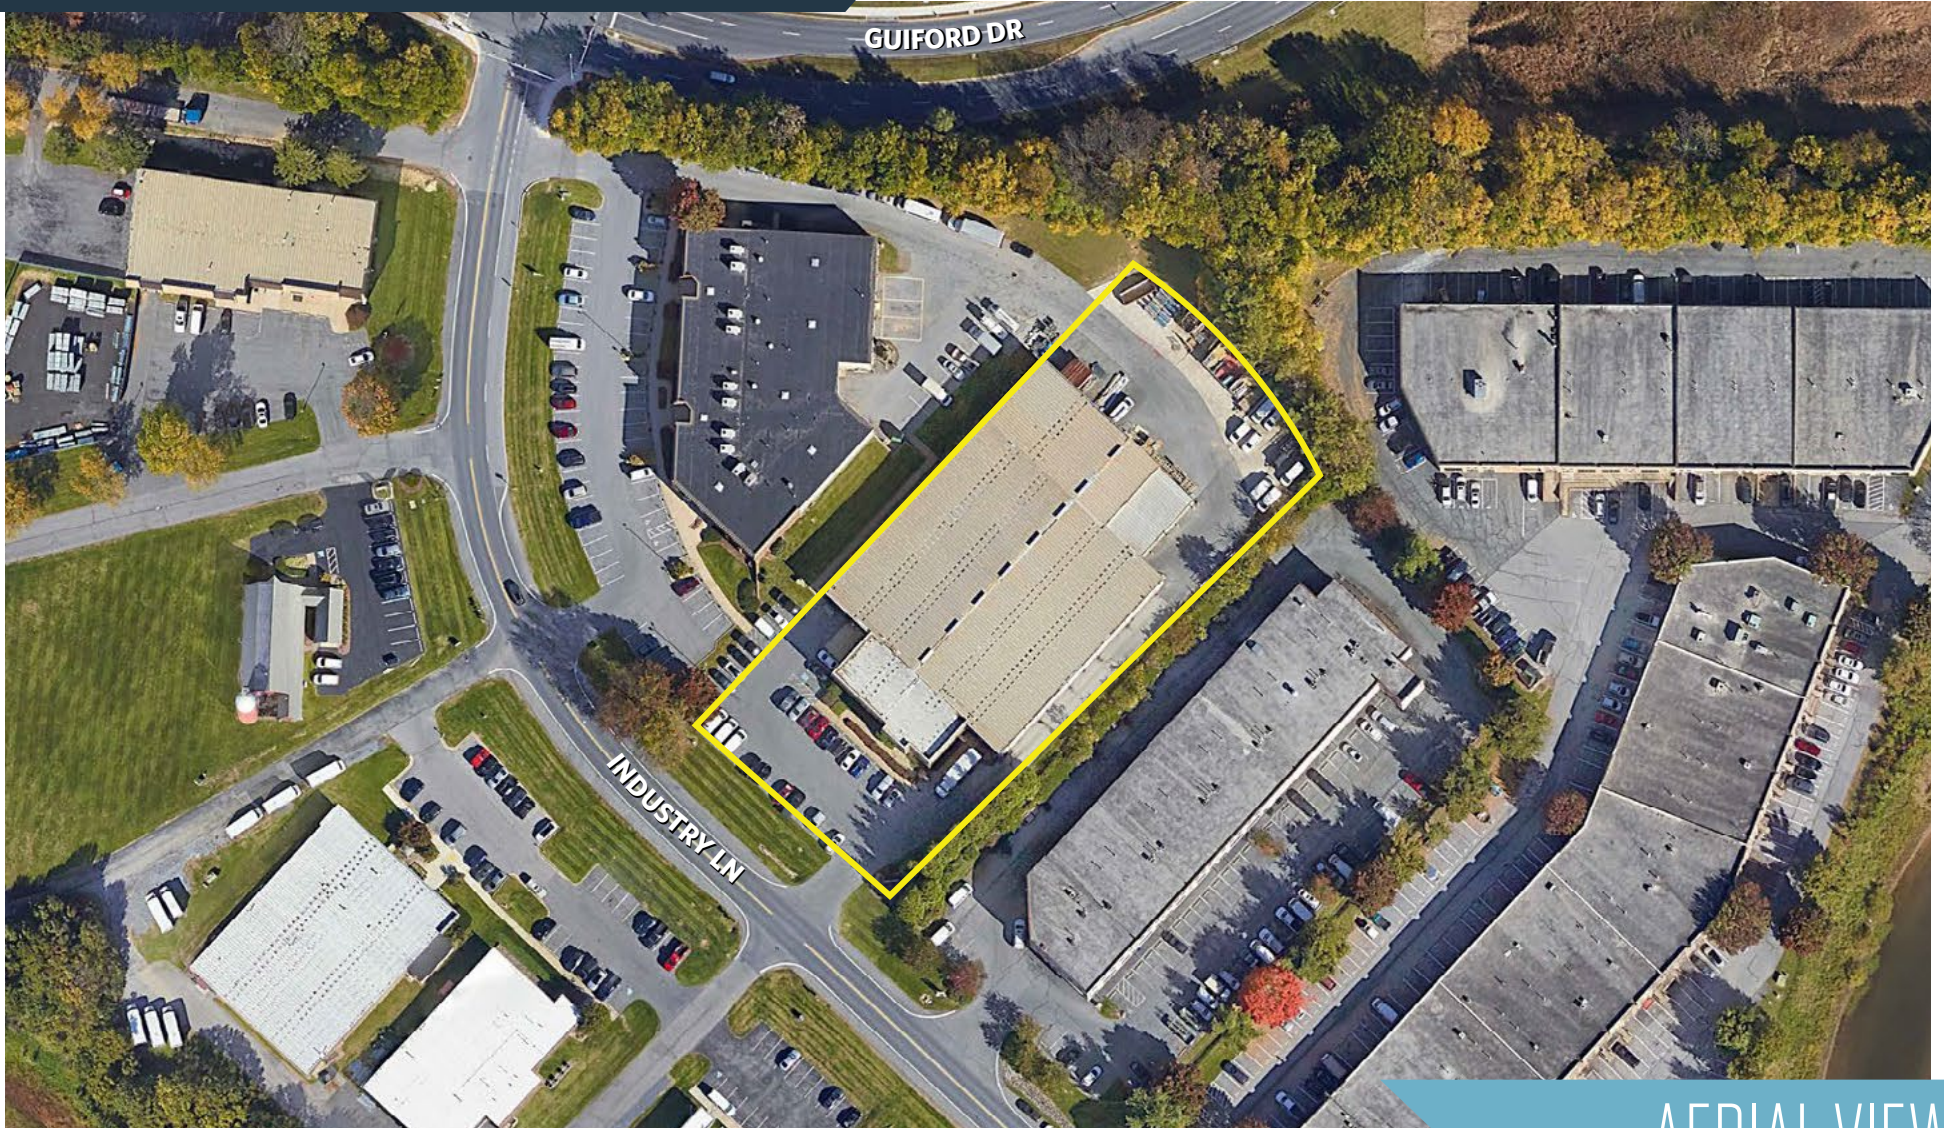

5719 INDUSTRY LANE

Frederick, Maryland 21704
Frederick County

AERIAL VIEW

AARON CARROLL

acarroll@klnb.com | 202-652-2333

ANDREW COUREMBIS

acourembis@klnb.com | 202-420-7766

CHRIS KUBLER

ckubler@klnb.com | 443-574-1415