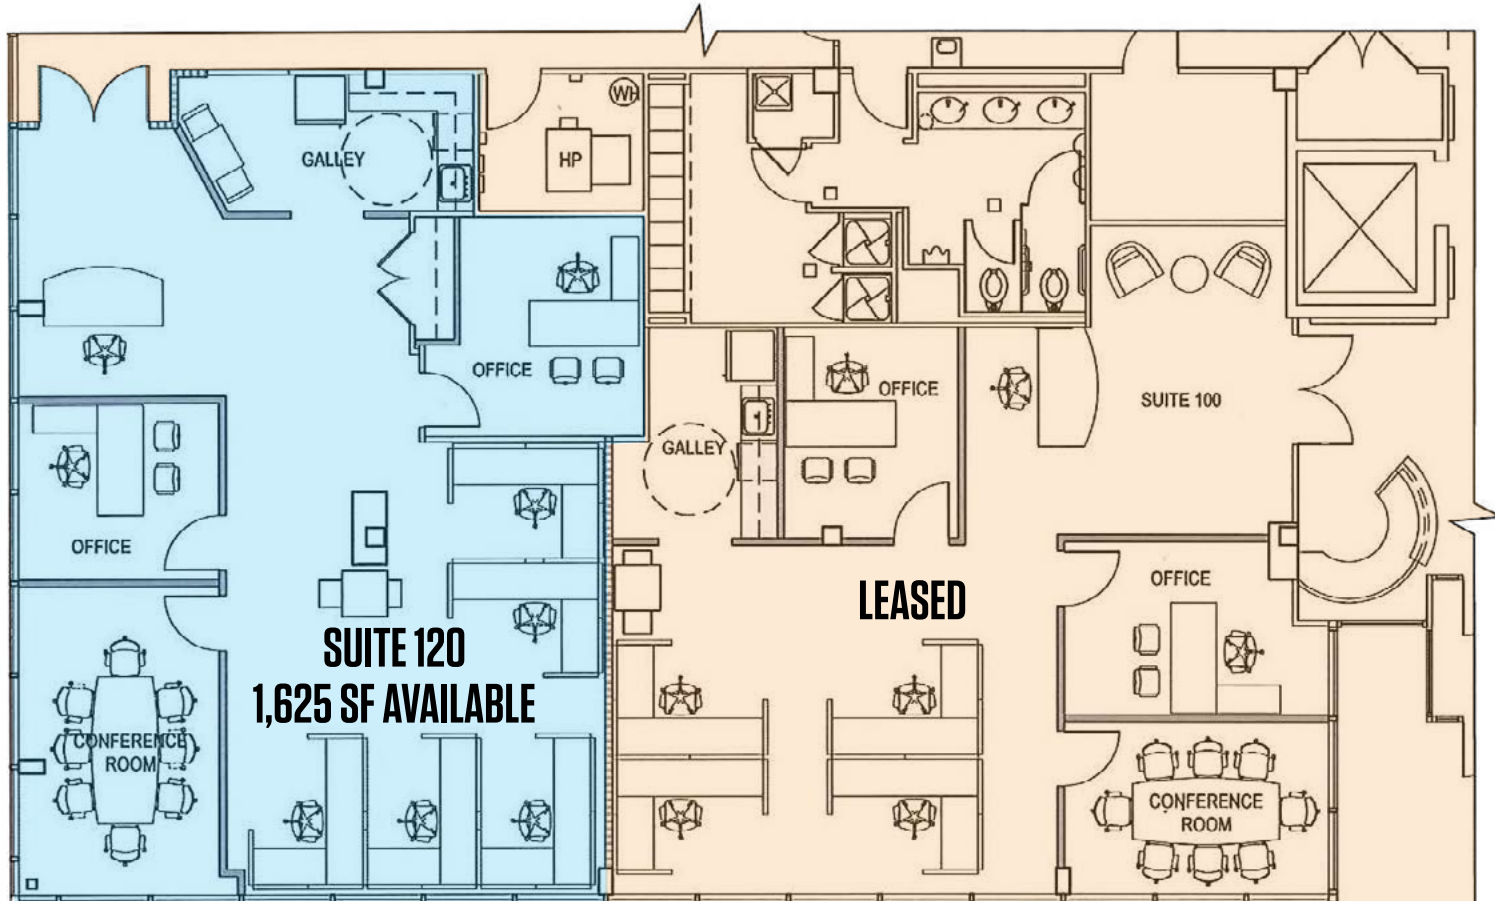

FLOOR PLAN

MARYLAND CORPORATE CENTER

7375 EXECUTIVE PLACE, LANHAM, MD 20706, PRINCE GEORGE'S COUNTY

1ST FLOOR PLAN

AARON CARROLL

acarroll@klnb.com | 202-652-2333

KEN FELLOWS

kfellows@klnb.com | 301-222-0210

ROB PUGH

rpugh@klnb.com | 301-222-0211

KEIRY MARTINEZ

kmartinez@klnb.com | 703-334-5629

klnb.com