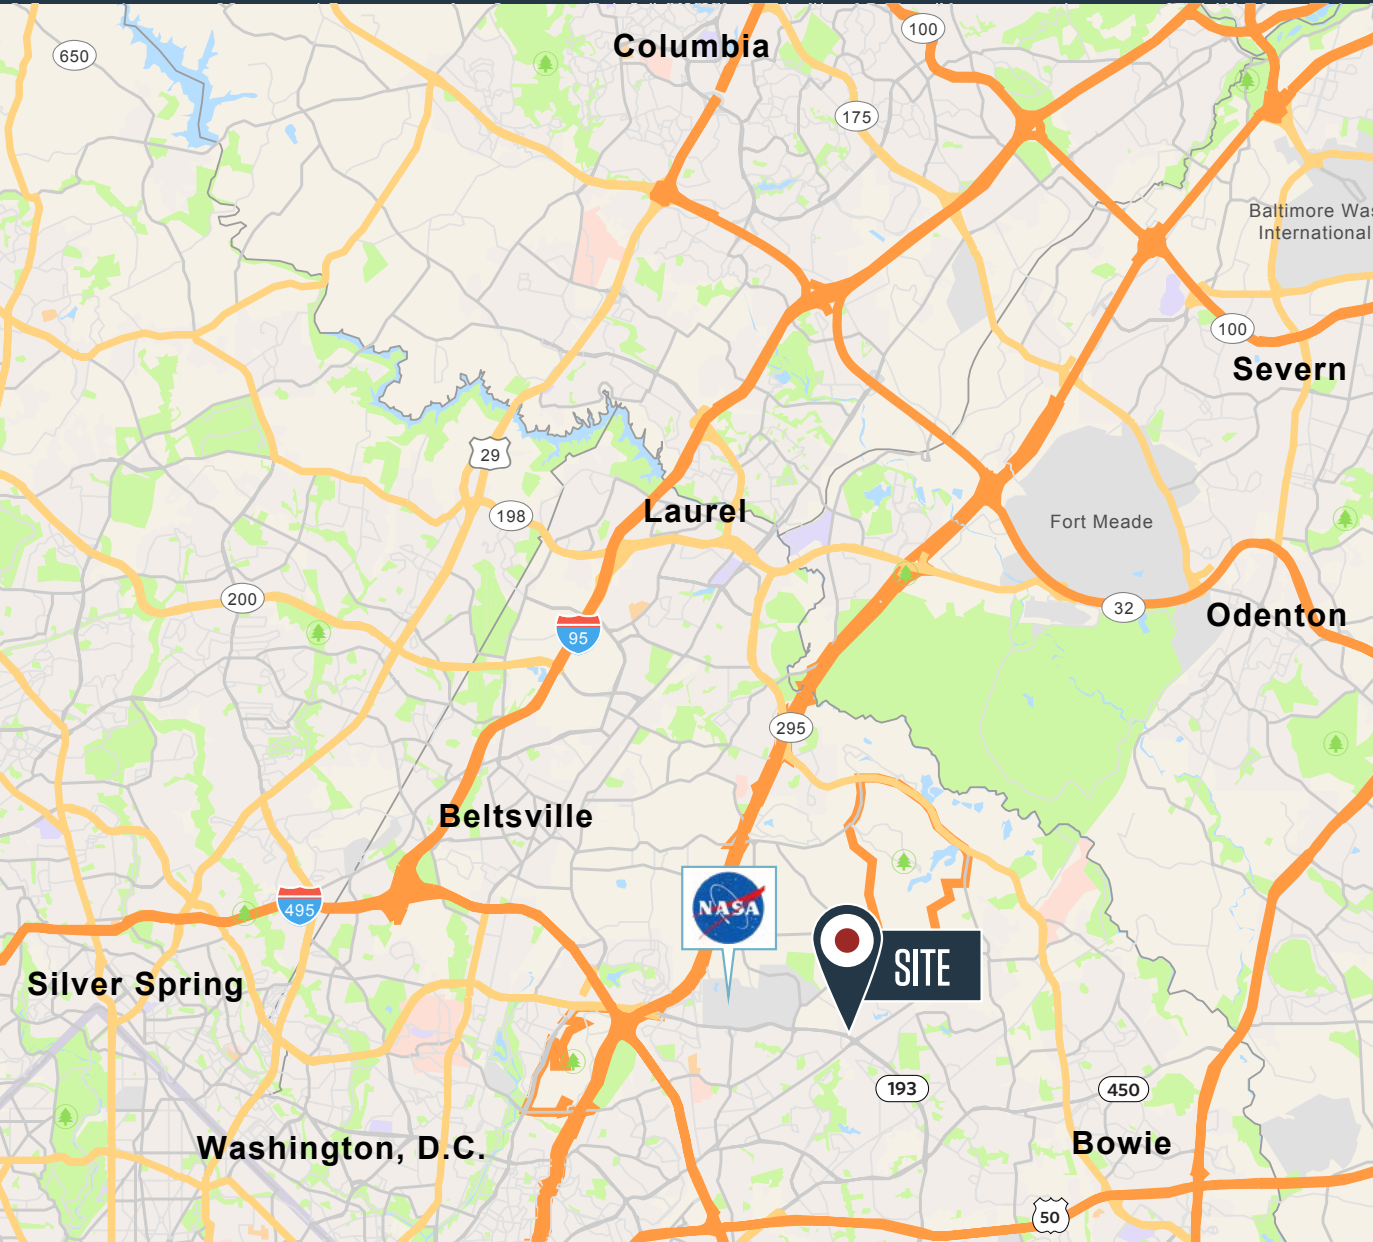

rpugh@klnb.com | 301-222-0211

KEIRY MARTINEZ

kmartinez@klnb.com | 703-334-5629

klnb.com

LOCATION

MARYLAND CORPORATE CENTER

7375 EXECUTIVE PLACE, LANHAM, MD 20706, PRINCE GEORGE'S COUNTY

AVAILABLE SPACE