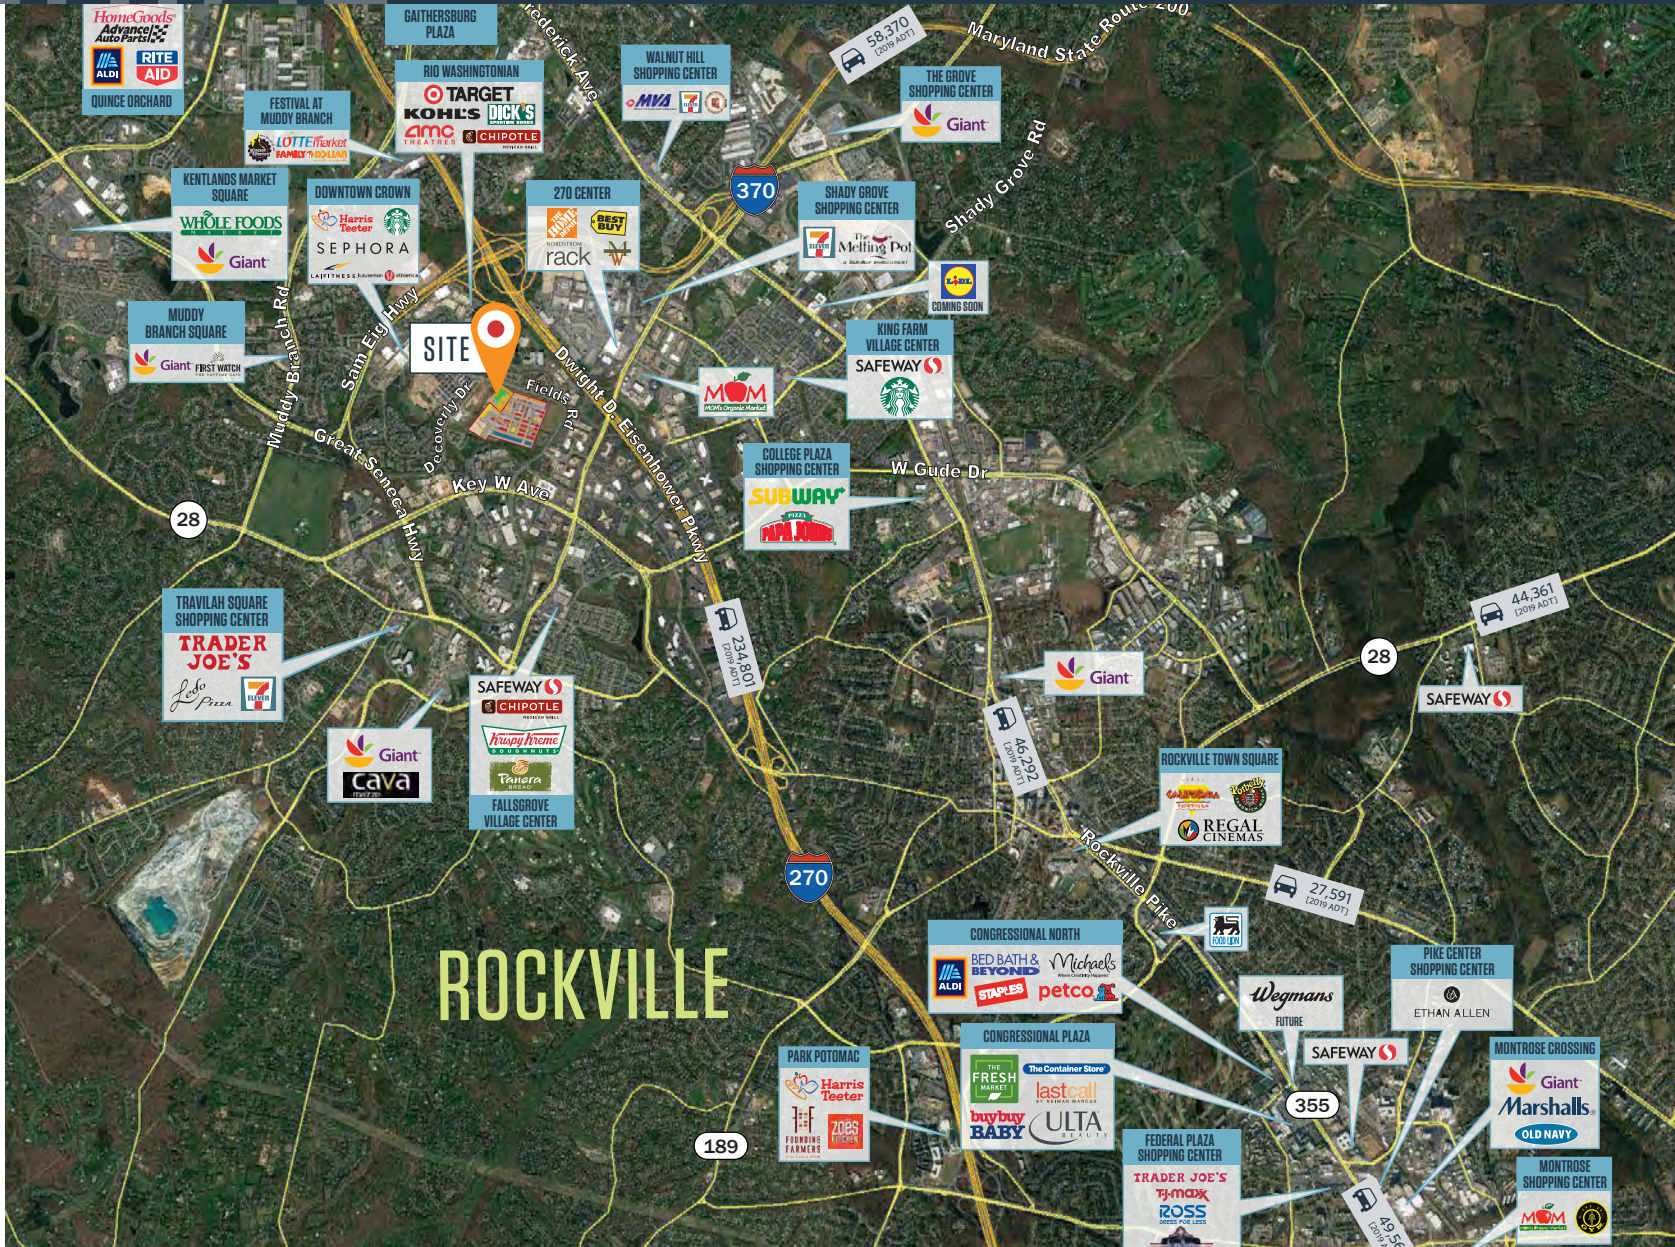

AVENTON CROWN

800 ROCKWELL AVE, GAITHERSBURG, MD 20878, MONTGOMERY COUNTY

VERONICA KAMARA

vkamara@klnb.com | 703-268-2714

VICTOR SALCIDO

vsalcido@klnb.com | 240-755-2704