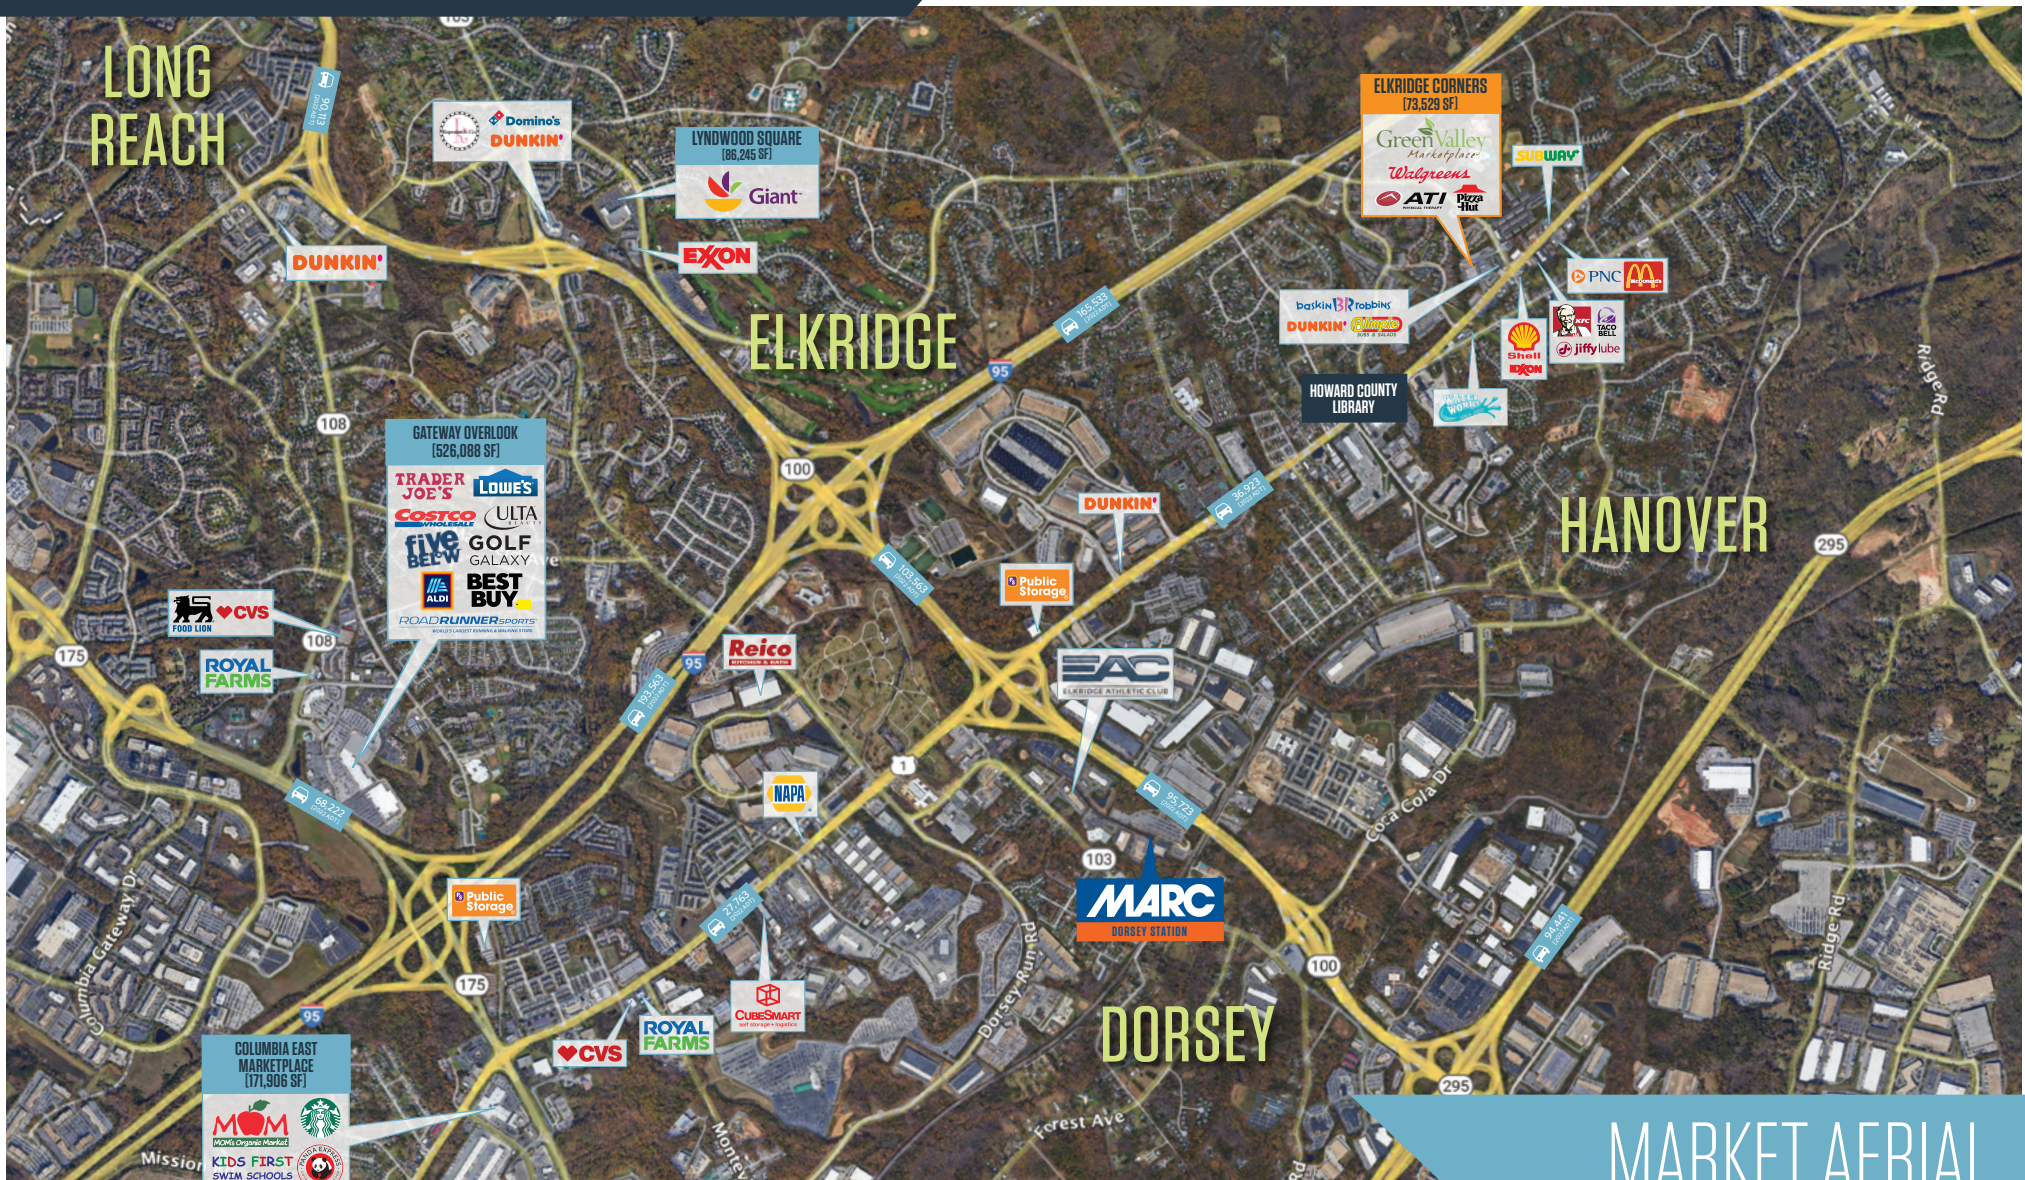

ELKRIDGE CORNERS

7280 Montgomery Road, Elkridge, MD 21075
Howard County

Matt Copeland
mcopeland@klnb.com
443-632-2051

Michael Ginsburg
mginsburg@klnb.com
443-632-2041

100 West Road, Suite 505
Towson, MD 21204
klnb.com

klnb