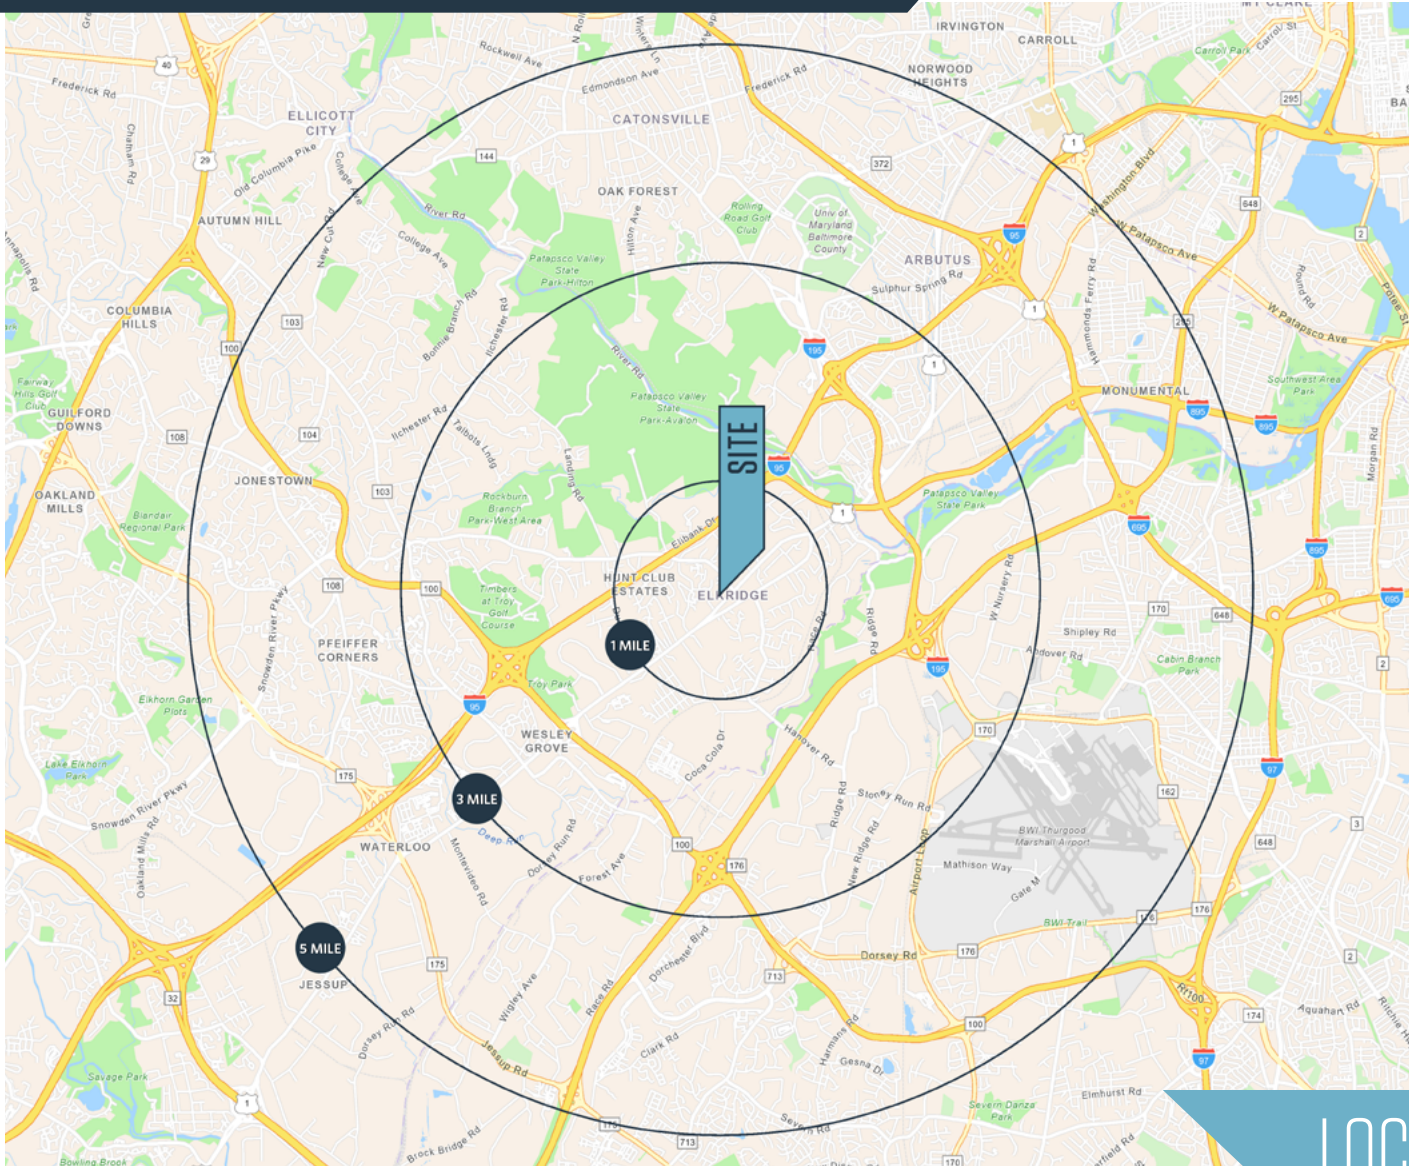

- Elkridge Corners Shopping Center is located in Howard County, MD. Strategically located at the corner of Route 1 and Montgomery Road, Elkridge Corners is convenient to both Baltimore and Washington, DC via Interstates 95 and 895, as well as the Baltimore-Washington Parkway/Route 295.
- Parking: 395 free Surface Spaces are available; Ratio 5.37/1,000 SF
- Anchored by a full service neighborhood supermarket, Green Valley Marketplace
- Surrounded by established and growing community with minimal competition
- Premier shopping center in the immediate area
- **3,500 SF end cap available within 60 days**

AVAILABLE SPACE:

3,500 SF End Cap

DEMOGRAPHICS | 2023:

1-MILE	3-MILE	5-MILE
Population		
11,530	42,641	189,526
Daytime Population		
7,552	47,207	224,458
Households		
4,023	15,334	69,801
Average HH Income		
\$151,171	\$164,713	\$143,717

[CLICK TO DOWNLOAD DEMOGRAPHIC REPORT](#)

TRAFFIC COUNTS | 2022:

Route 1	23,013 ADT
Montgomery Rd	9,395 ADT

LOCATION & DEMOGRAPHICS

Matt Copeland
mcopeland@klnb.com
443-632-2051

Michael Ginsburg
mginsburg@klnb.com
443-632-2041