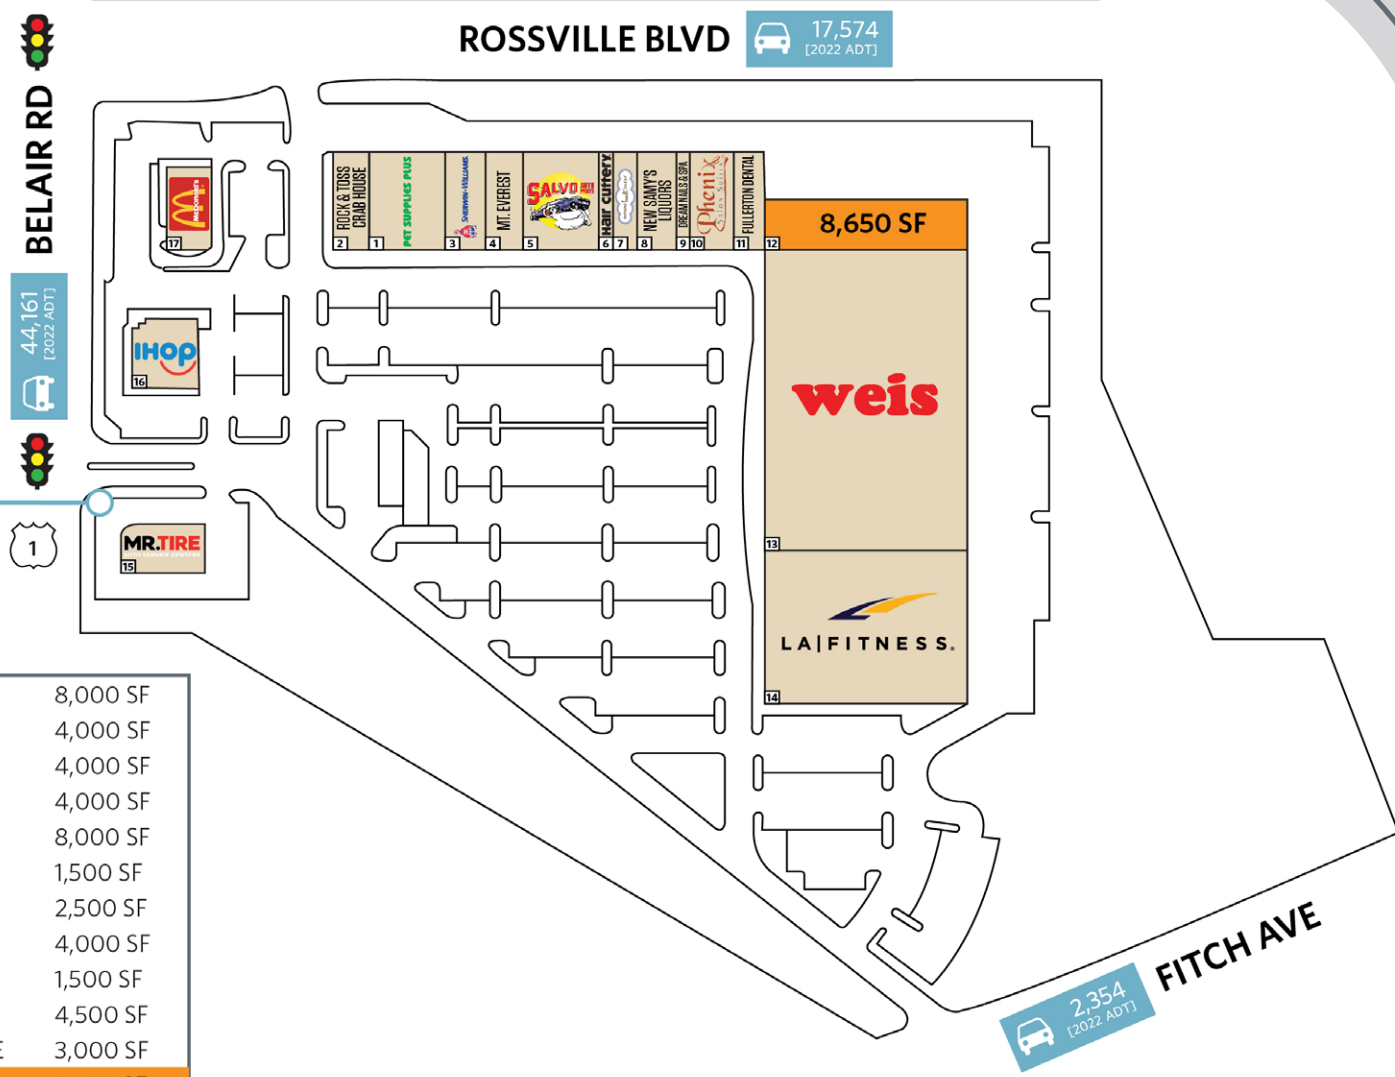

## RETAIL FOR LEASE

- Newly renovated shopping center anchored by Weis, LA Fitness, and Pet Supplies Plus.
- Located ¼ of a mile from I-695 [Baltimore Beltway] and 1 ½ miles from I-95.

## TRAFFIC COUNTS - 2022

Belair Road [Rt.1]	44,161 ADT
Rossville Blvd	17,574 ADT

SITE

**HEAVY TRAFFIC DRIVERS LOCATED IN A DENSE TRADE AREA**

- Weis Market [ranked #2 of 49 in Maryland]
- Pet Supplies Plus, Ihop, McDonald's [All ranked as top 10 units within a 10 mile radius]

PUTTY HILL PLAZA  
Giant  
DUNKIN'

# SITE PLAN

TENANTS		
1	PET SUPPLIES PLUS	8,000 SF
2	ROCK & TOSS CRAB HOUSE	4,000 SF
3	SHERWIN-WILLIAMS	4,000 SF
4	MT. EVEREST	4,000 SF
5	SALVO AUTO PARTS	8,000 SF
6	HAIR CUTTERY	1,500 SF
7	NOTHING BUNDT CAKES	2,500 SF
8	NEW SAMY'S LIQUORS	4,000 SF
9	DREAM NAILS & SPA	1,500 SF
10	PHENIX SALON SUITES	4,500 SF
11	FULLERTON DENTAL CARE	3,000 SF
12	AVAILABLE	8,650 SF
13	WEIS MARKETS	67,520 SF
14	LA FITNESS	34,000 SF
15	MR. TIRE	3,950 SF
16	IHOP	5,312 SF
17	MCDONALD'S	2,640 SF