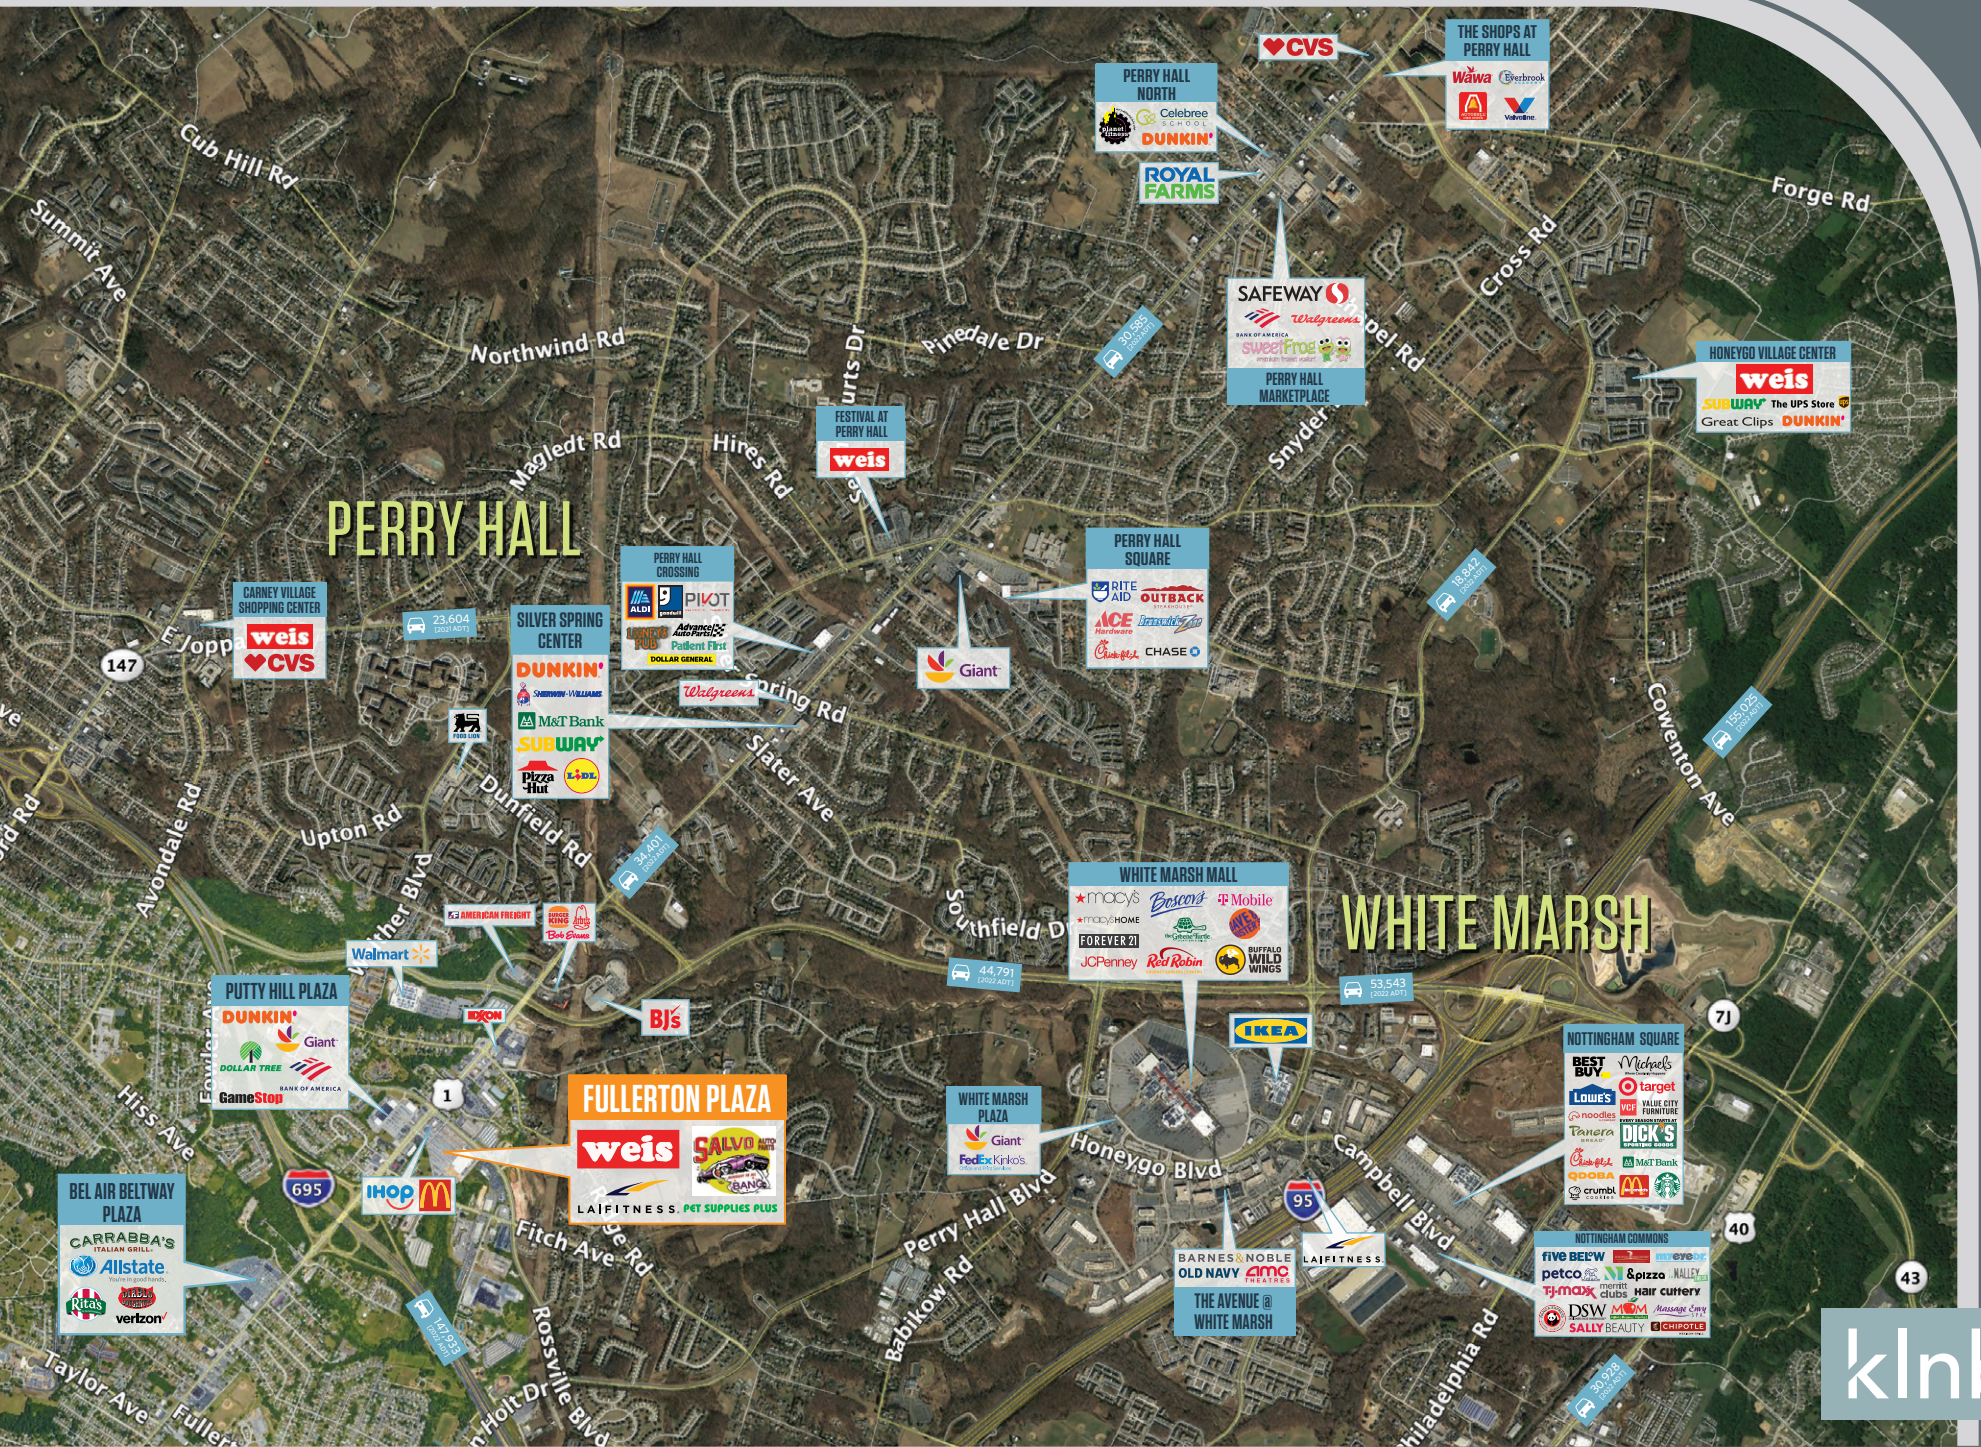

## RETAIL FOR LEASE

- Newly renovated shopping center anchored by Weis, LA Fitness, and Pet Supplies Plus.
- Located ¼ of a mile from I-695 [Baltimore Beltway] and 1 ½ miles from I-95.

## TRAFFIC COUNTS - 2022

Belair Road [Rt.1]	44,161 ADT
Rossville Blvd	17,574 ADT

SITE

**HEAVY TRAFFIC DRIVERS LOCATED IN A DENSE TRADE AREA**

- Weis Market [ranked #2 of 49 in Maryland]
- Pet Supplies Plus, Ihop, McDonald's [All ranked as top 10 units within a 10 mile radius]

OVER  
**1.4M**  
Customer Visits  
in the Last 12 Months

**58% OF VISITS**  
Are From Customers  
Who Visited at Least 10 Times  
in the Last 12 Months

**BEL AIR BELTWAY PLAZA**  
CARRABBA'S ITALIAN GRILL  
Allstate  
Ritas  
verizon

# SITE PLAN

TENANTS		
1	PET SUPPLIES PLUS	8,000 SF
2	ROCK & TOSS CRAB HOUSE	4,000 SF
3	SHERWIN-WILLIAMS	4,000 SF
4	MT. EVEREST	4,000 SF
5	SALVO AUTO PARTS	8,000 SF
6	HAIR CUTTERY	1,500 SF
7	NOTHING BUNDT CAKES	2,500 SF
8	NEW SAMY'S LIQUORS	4,000 SF
9	DREAM NAILS & SPA	1,500 SF
10	PHENIX SALON SUITES	4,500 SF
11	FULLERTON DENTAL CARE	3,000 SF
12	AVAILABLE	8,650 SF
13	WEIS MARKETS	67,520 SF
14	LA FITNESS	34,000 SF
15	MR. TIRE	3,950 SF
16	IHOP	5,312 SF
17	MCDONALD'S	2,640 SF