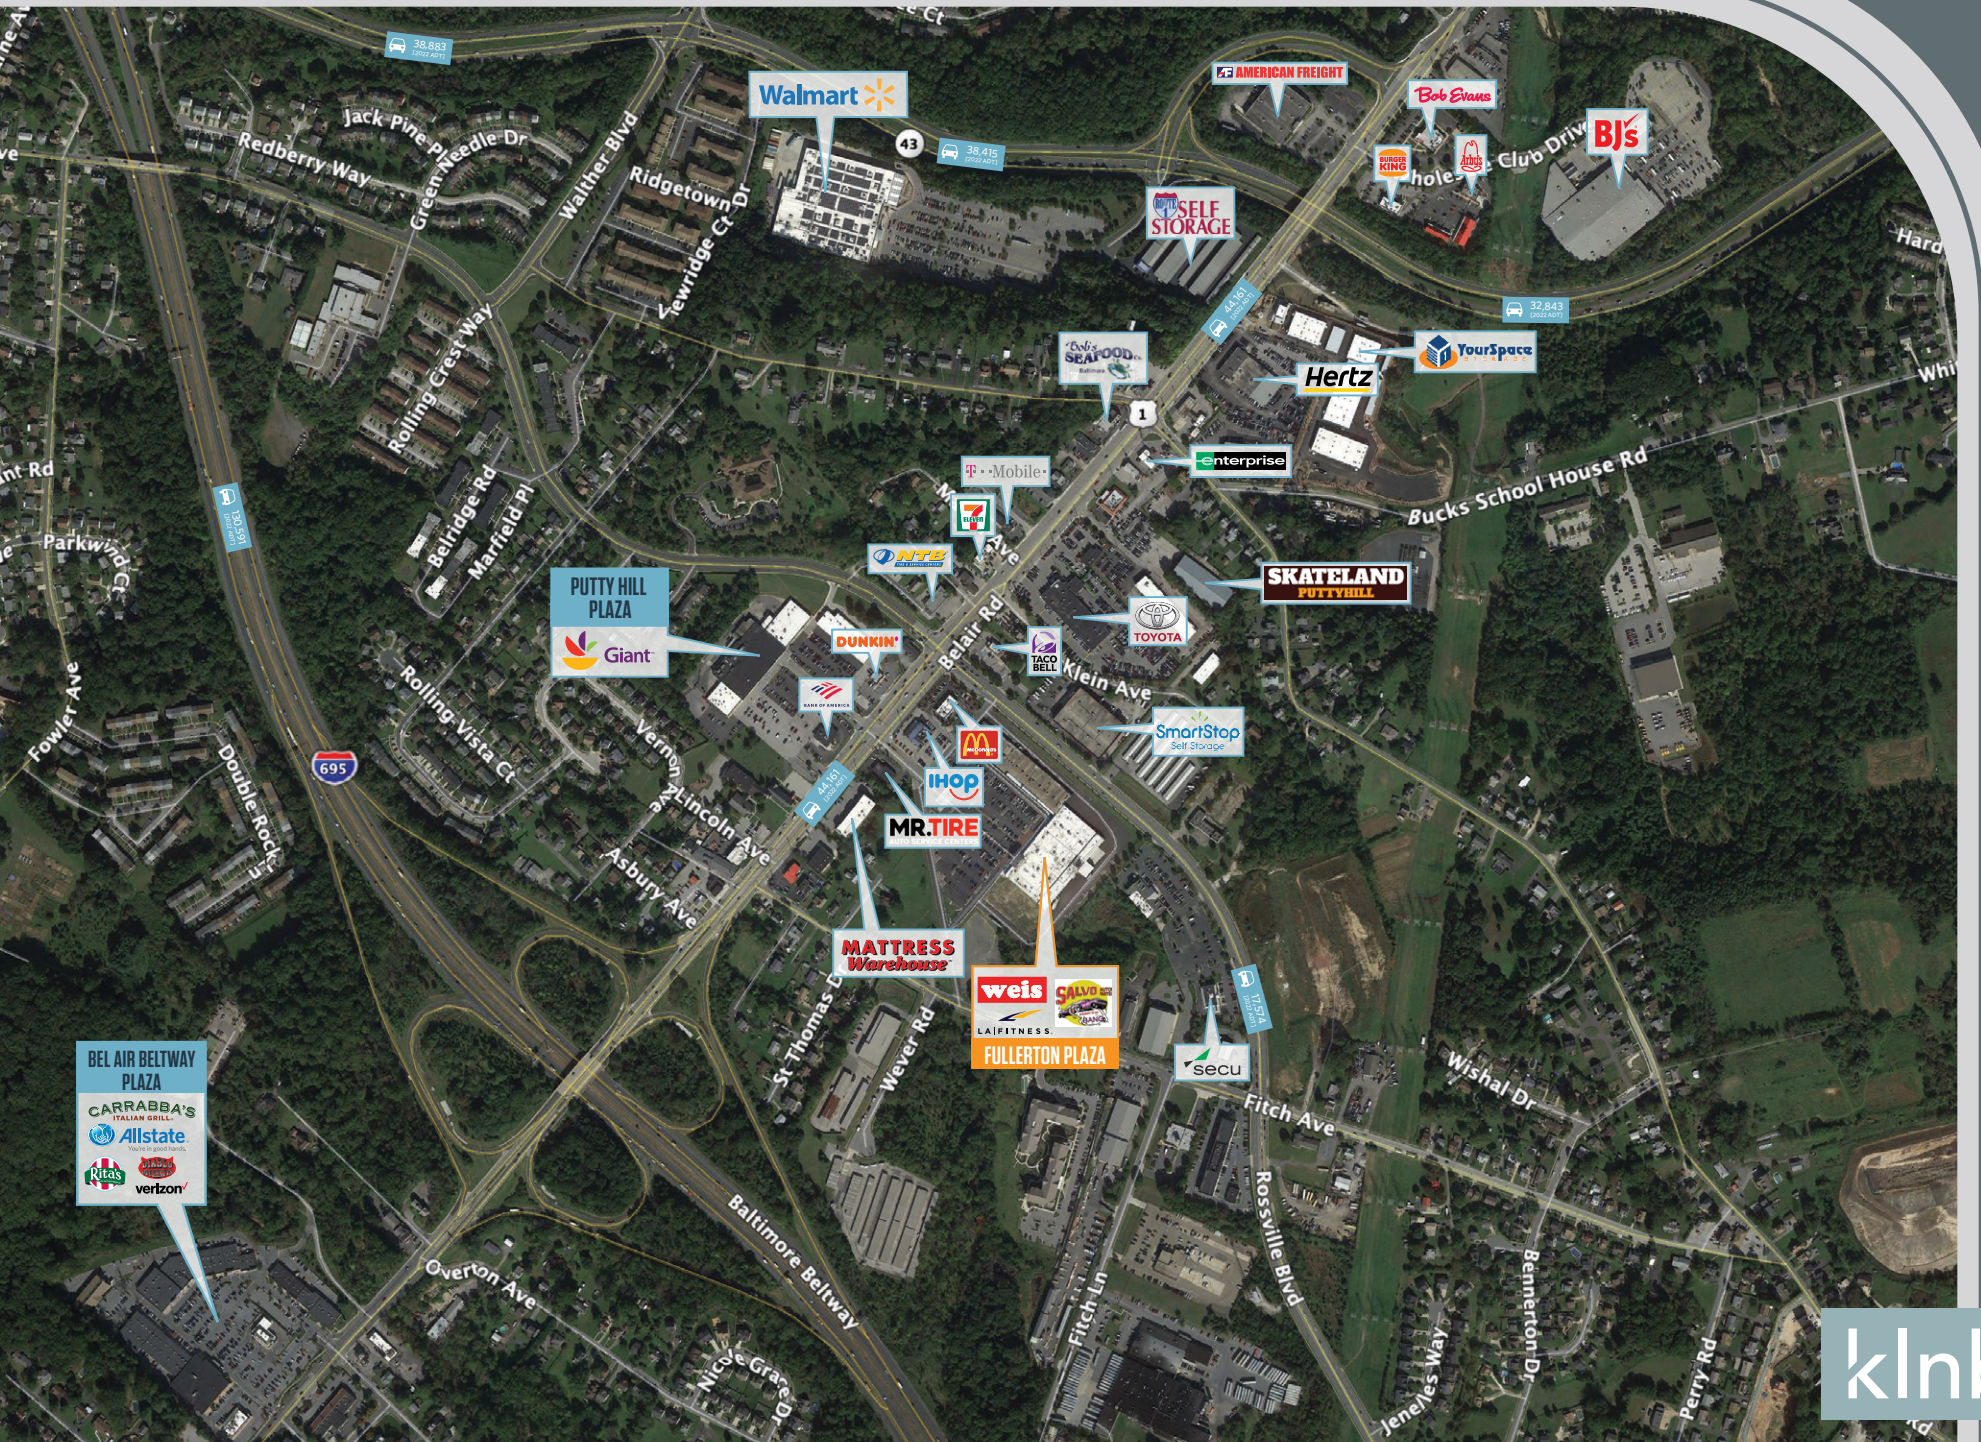

## RETAIL FOR LEASE

- Newly renovated shopping center anchored by Weis, LA Fitness, and Pet Supplies Plus.
- Located ¼ of a mile from I-695 [Baltimore Beltway] and 1 ½ miles from I-95.

## TRAFFIC COUNTS - 2022

Belair Road [Rt.1]	44,161 ADT
Rossville Blvd	17,574 ADT

SITE

**HEAVY TRAFFIC DRIVERS LOCATED IN A DENSE TRADE AREA**

- Weis Market [ranked #2 of 49 in Maryland]
- Pet Supplies Plus, Ihop, McDonald's [All ranked as top 10 units within a 10 mile radius]

OVER  
**1.4M**  
Customer Visits  
in the Last 12 Months

**58% OF VISITS**  
Are From Customers  
Who Visited at Least 10 Times  
in the Last 12 Months

**BEL AIR BELTWAY PLAZA**  
CARRABBA'S ITALIAN GRILL  
Allstate  
Ritas  
verizon

# SITE PLAN

TENANTS		
1	PET SUPPLIES PLUS	8,000 SF
2	ROCK & TOSS CRAB HOUSE	4,000 SF
3	SHERWIN-WILLIAMS	4,000 SF
4	MT. EVEREST	4,000 SF
5	SALVO AUTO PARTS	8,000 SF
6	HAIR CUTTERY	1,500 SF
7	NOTHING BUNDT CAKES	2,500 SF
8	NEW SAMY'S LIQUORS	4,000 SF
9	DREAM NAILS & SPA	1,500 SF
10	PHENIX SALON SUITES	4,500 SF
11	FULLERTON DENTAL CARE	3,000 SF
12	AVAILABLE	8,650 SF
13	WEIS MARKETS	67,520 SF
14	LA FITNESS	34,000 SF
15	MR. TIRE	3,950 SF
16	IHOP	5,312 SF
17	MCDONALD'S	2,640 SF