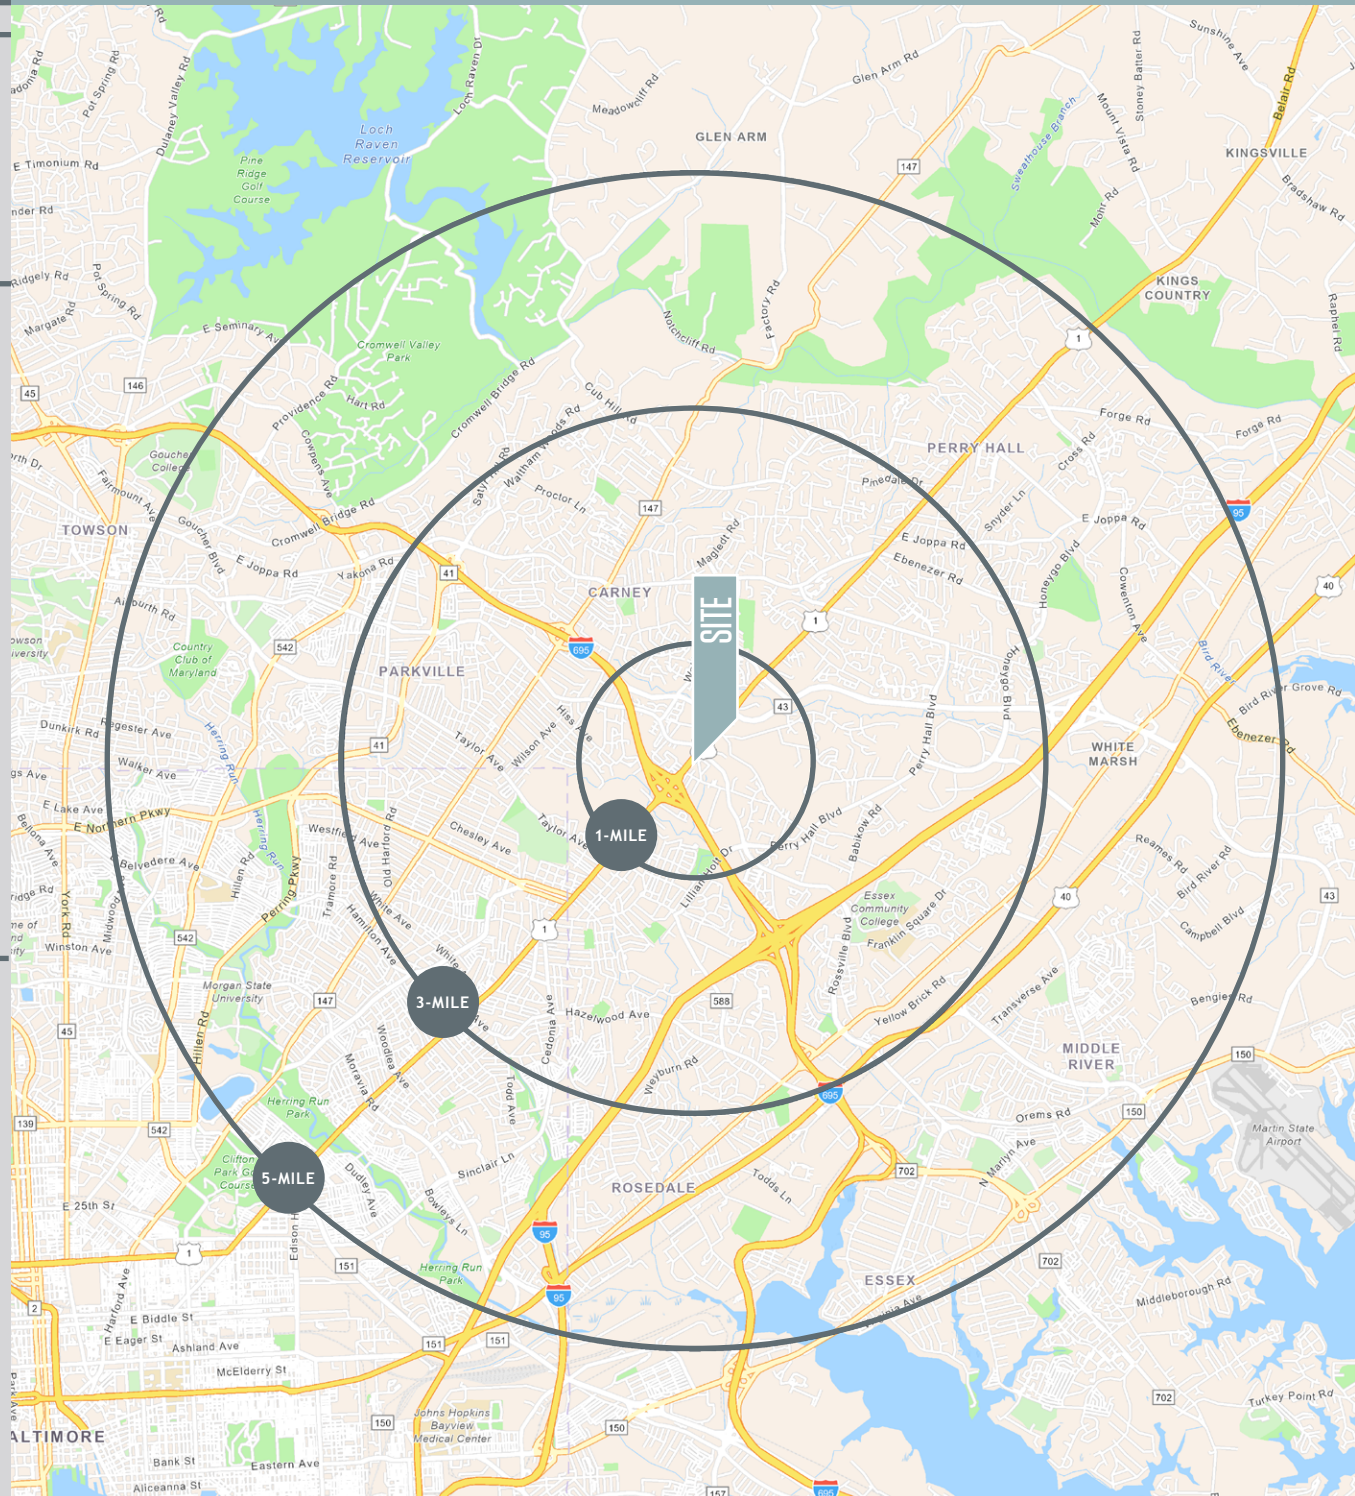

## RETAIL FOR LEASE

- Newly renovated shopping center anchored by Weis, LA Fitness, and Pet Supplies Plus.
- Located ¼ of a mile from I-695 [Baltimore Beltway] and 1 ½ miles from I-95.

## DEMOGRAPHICS - 2023

	1-MILE	3-MILE	5-MILE
<b>Population</b>	13,075	136,795	323,108
<b>Daytime Population</b>	11,421	115,024	263,712
<b>Households</b>	5,159	55,480	129,683
<b>Average HH Income</b>	\$98,979	\$104,023	\$100,970

## TRAFFIC COUNTS - 2022

Belair Road [Rt.1]	44,161 ADT
Rossville Blvd	17,574 ADT

SITE

**HEAVY TRAFFIC DRIVERS LOCATED IN A DENSE TRADE AREA**

- Weis Market [ranked #2 of 49 in Maryland]
- Pet Supplies Plus, Ihop, McDonald's [All ranked as top 10 units within a 10 mile radius]