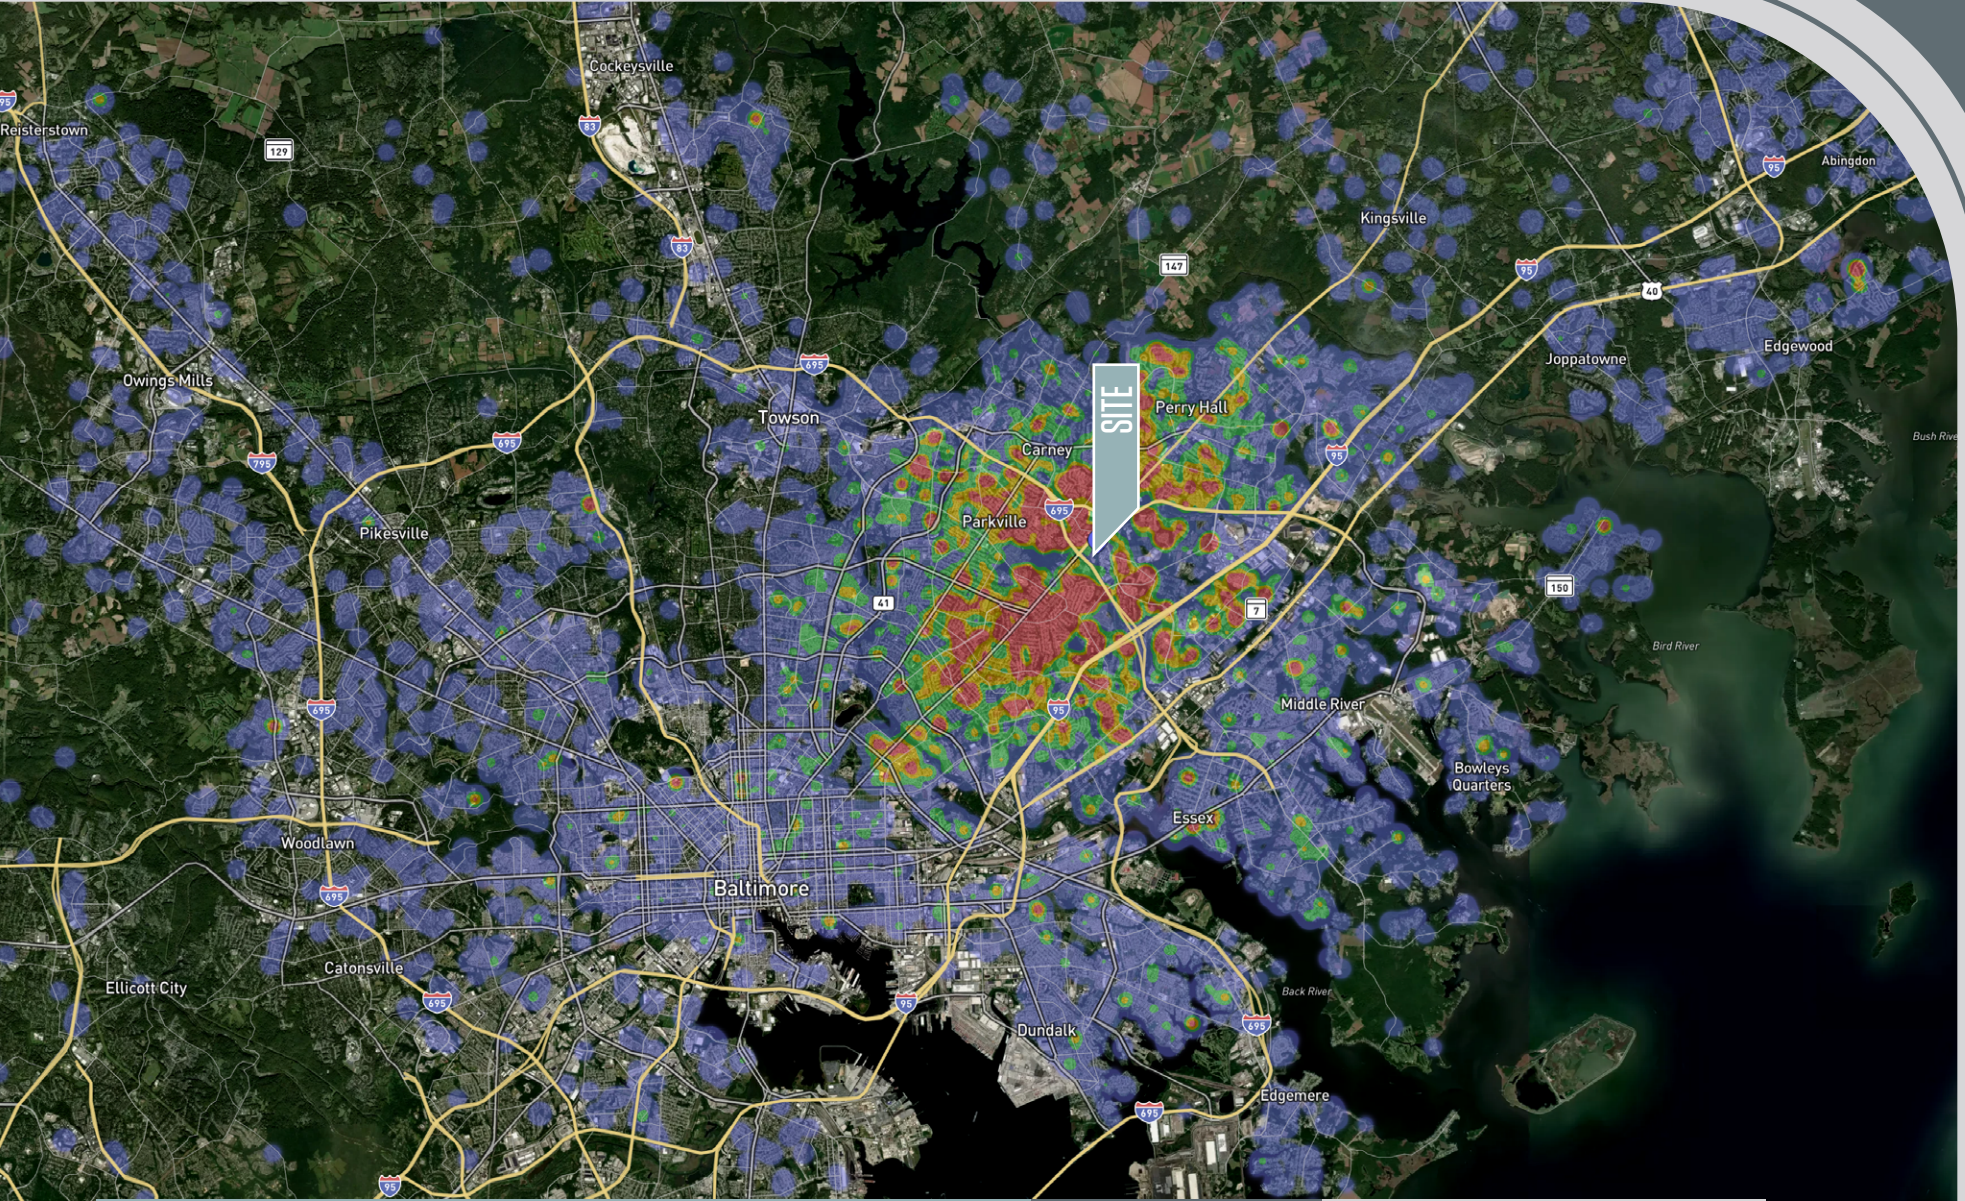

## DEMOGRAPHICS - 2023

	1-MILE	3-MILE	5-MILE
<b>Population</b>	13,075	136,795	323,108
<b>Daytime Population</b>	11,421	115,024	263,712
<b>Households</b>	5,159	55,480	129,683
<b>Average HH Income</b>	\$98,979	\$104,023	\$100,970

## TRAFFIC COUNTS - 2022

Belair Road [Rt.1]	44,161 ADT
Rossville Blvd	17,574 ADT

SITE

**HEAVY TRAFFIC DRIVERS LOCATED IN A DENSE TRADE AREA**

- Weis Market [ranked #2 of 49 in Maryland]
- Pet Supplies Plus, Ihop, McDonald's [All ranked as top 10 units within a 10 mile radius]