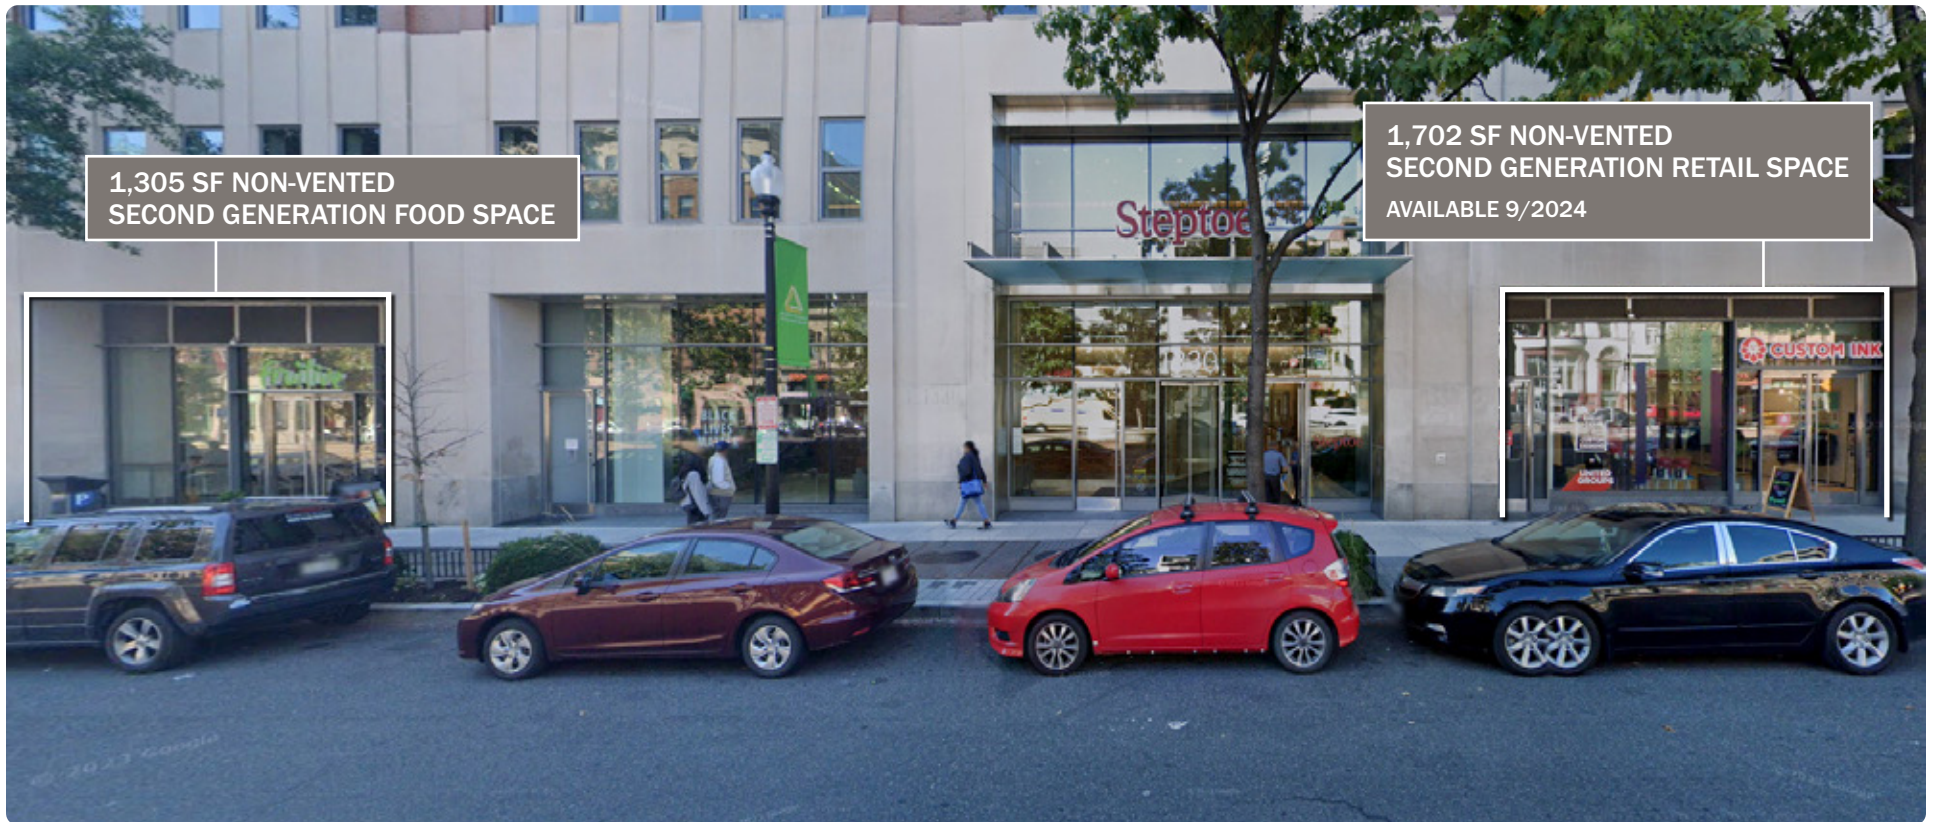

1330 CONNECTICUT AVENUE NW

WASHINGTON, DC 20036

JENNIFER PRICE
202.420.7768
jprice@klnb.com

KIM STEIN
202.652.2338
kstein@klnb.com