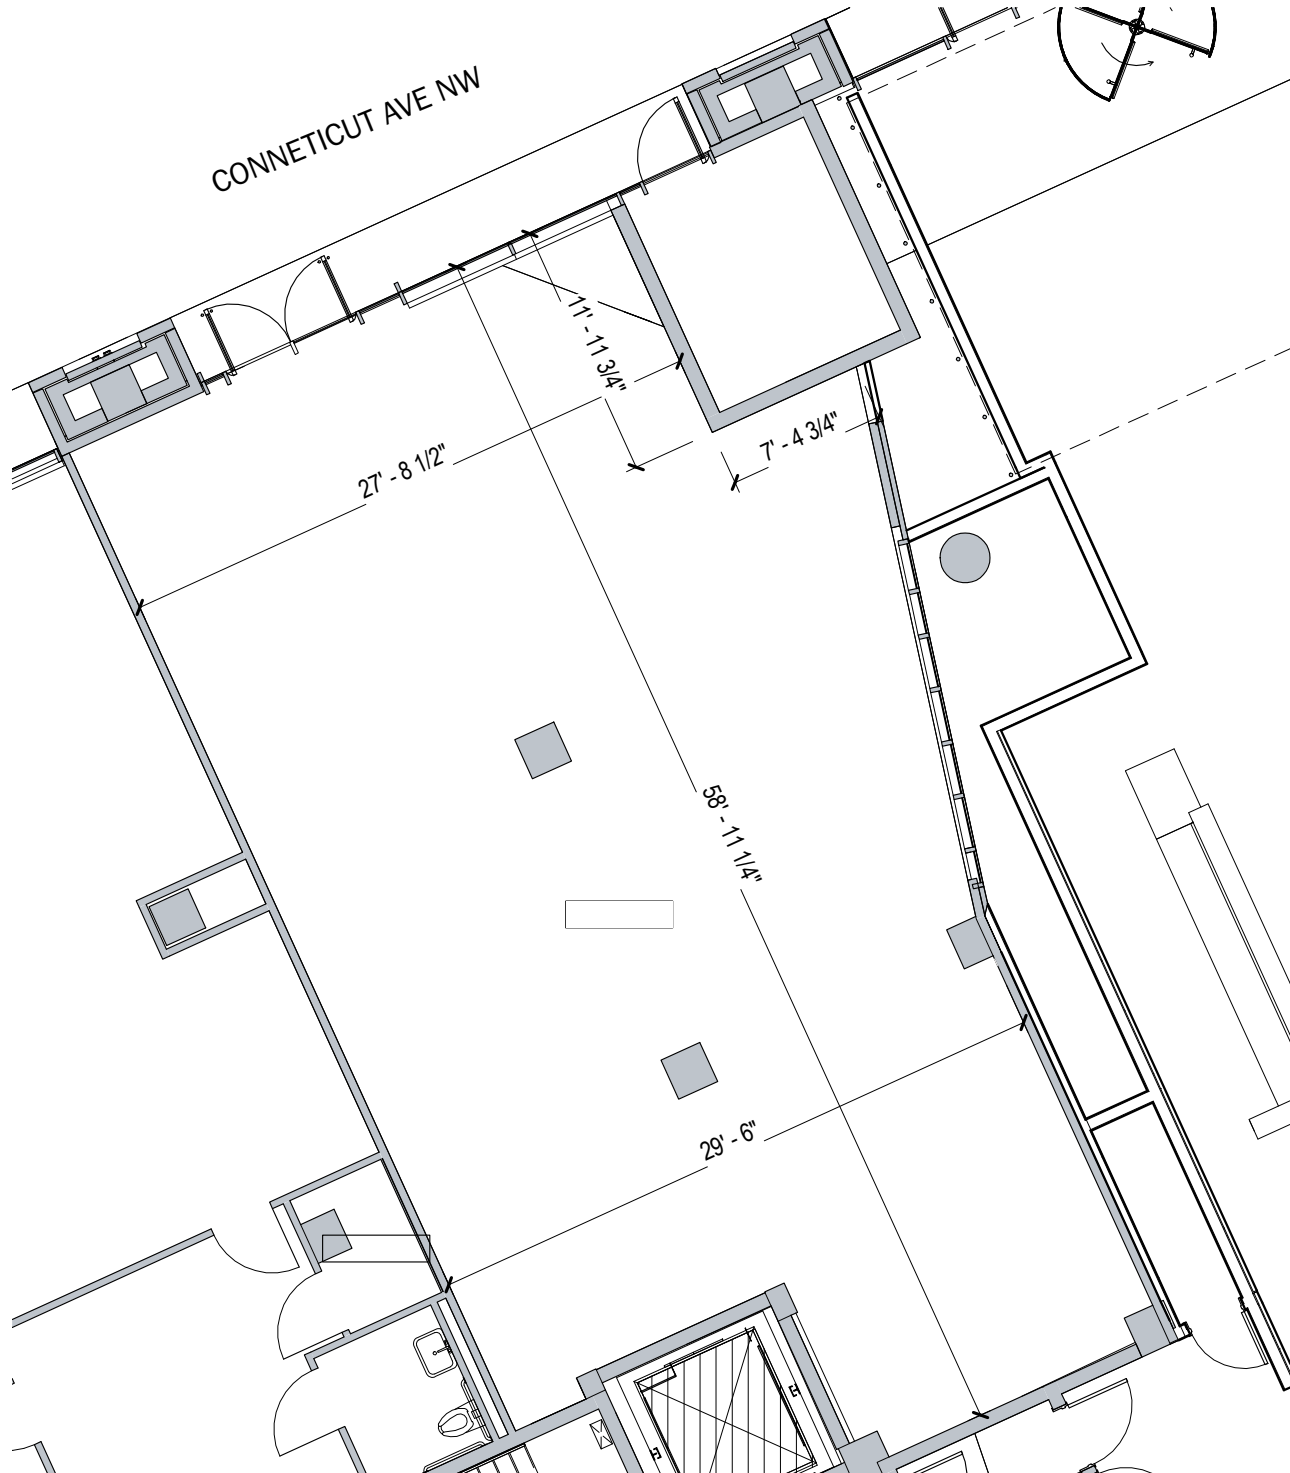

Available Immediately

Former Fruitive Smoothie and Juice Shop with all FF&E in place

1330 CONNECTICUT AVENUE NW

SITE PLAN

1,702 SF

Available September 2024

Former Custom Ink

1330 CONNECTICUT AVENUE NW