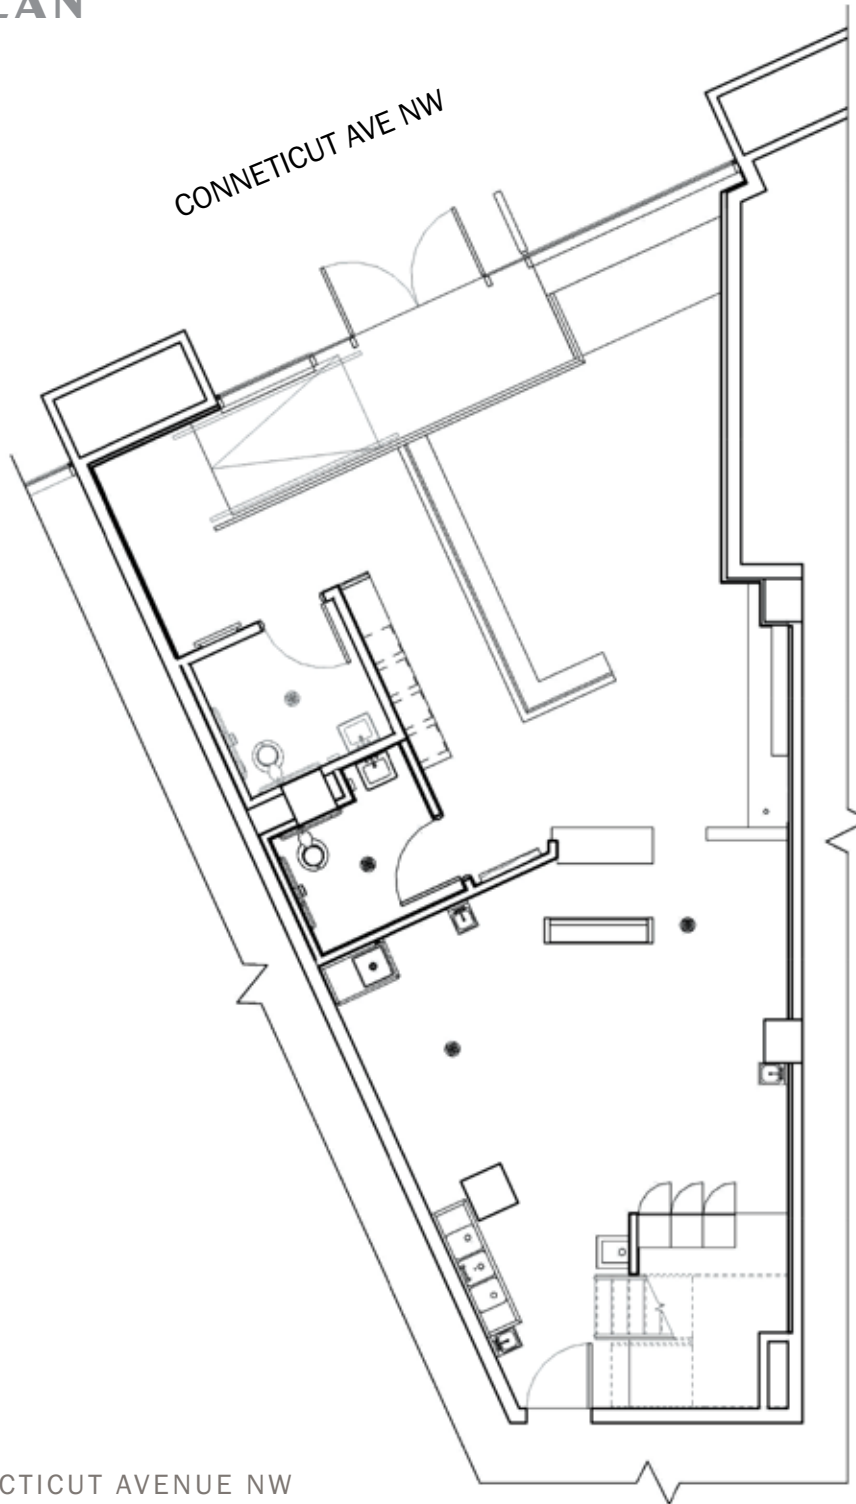

SITE PLAN

1,305 SF

Available Immediately

Former Fruitive Smoothie and Juice Shop with all FF&E in place

1330 CONNECTICUT AVENUE NW