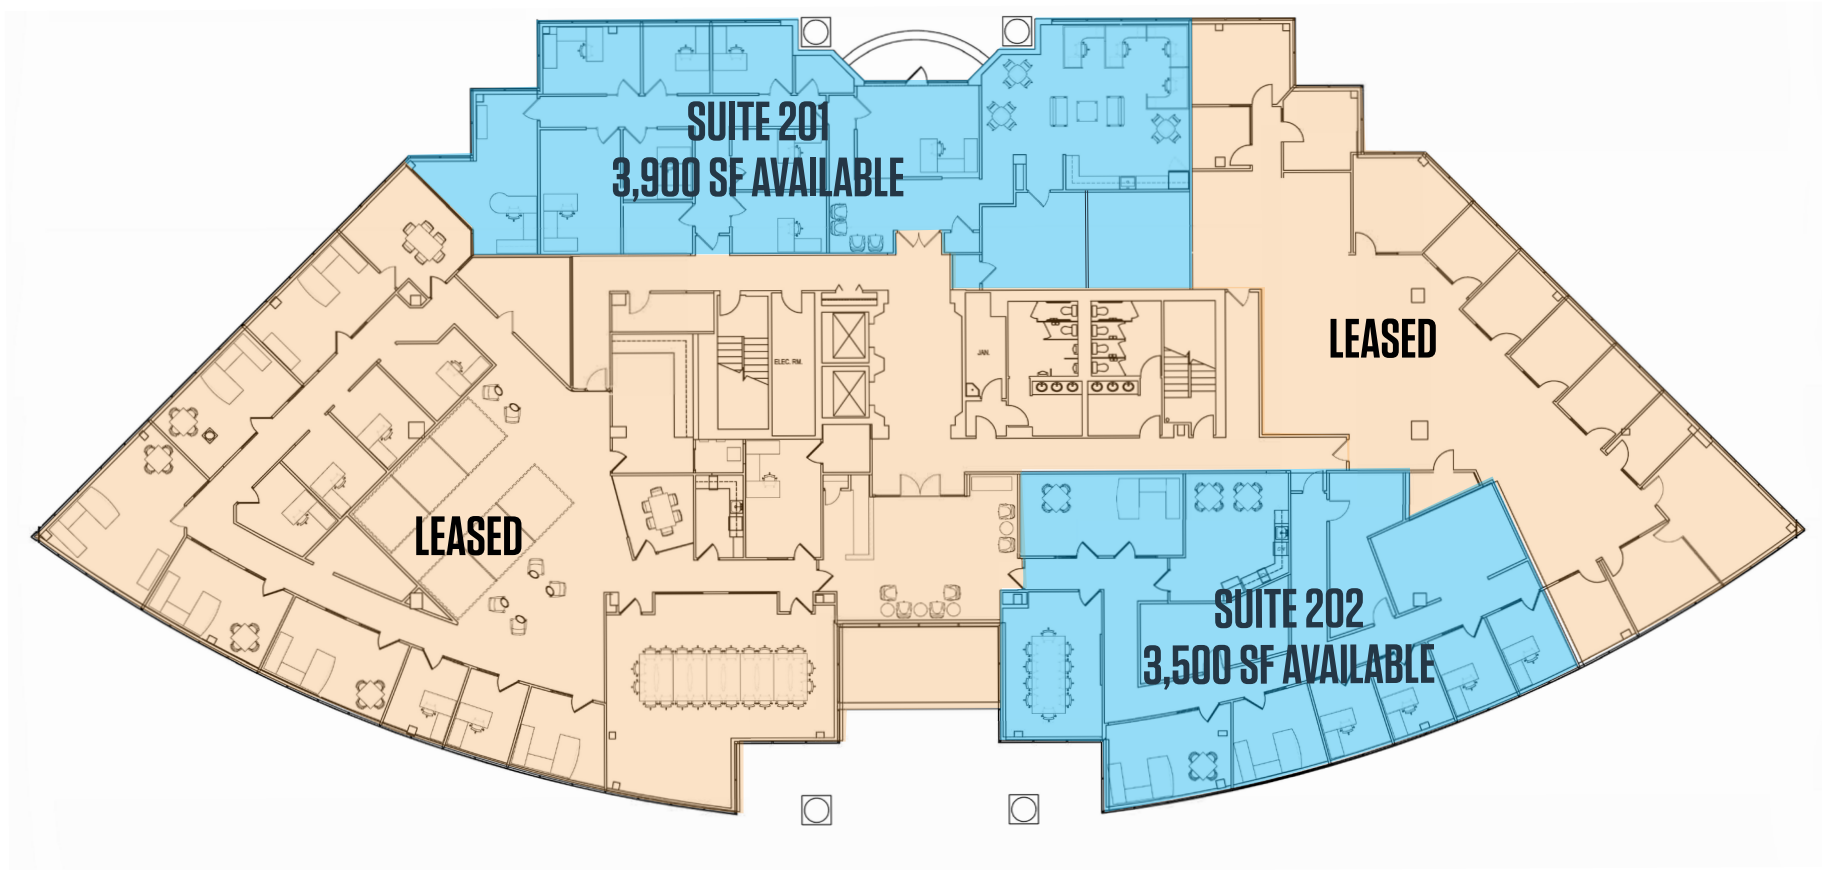

FLOOR PLAN TRIANGLE CENTRE

6401 GOLDEN TRIANGLE DRIVE, GREENBELT, MD 20770, PRINCE GEORGE'S COUNTY

2ND FLOOR PLAN

AARON CARROLL
acarroll@klnb.com | 202-652-2333

KEN FELLOWS
kfellows@klnb.com | 301-222-0210

ROB PUGH
rpugh@klnb.com | 301-222-0211

KEIRY MARTINEZ
kmartinez@klnb.com | 703-334-5629