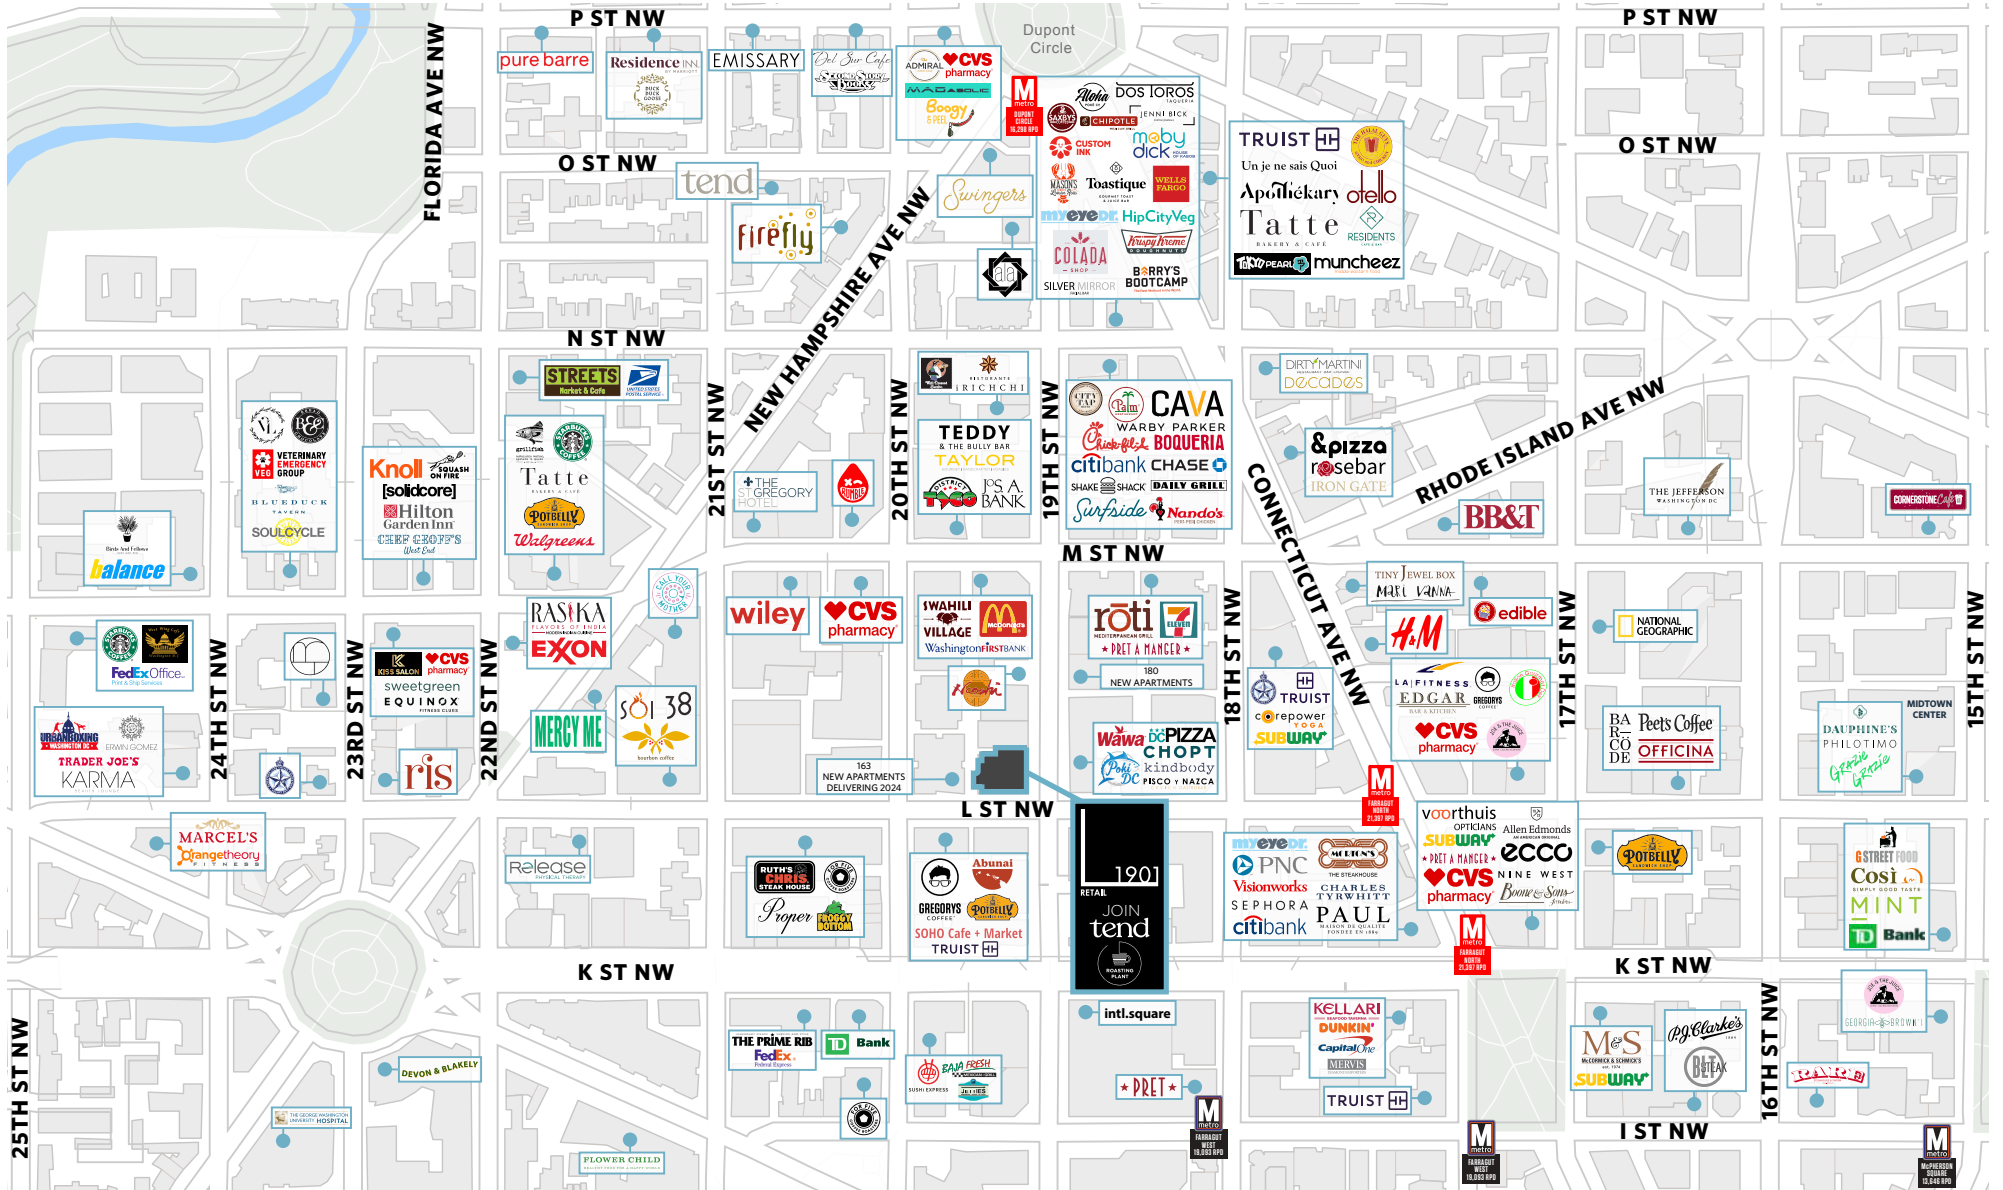

L STREET

1901
RETAIL

[CLICK HERE FOR VIDEO](#)

L STREET

JENNIFER PRICE | jprice@klnb.com | 202.420.7768

KIM STEIN | kstein@klnb.com | 202.652.2338

ALEX MEYER | ameyer@klnb.com | 202.420.7770

klnb