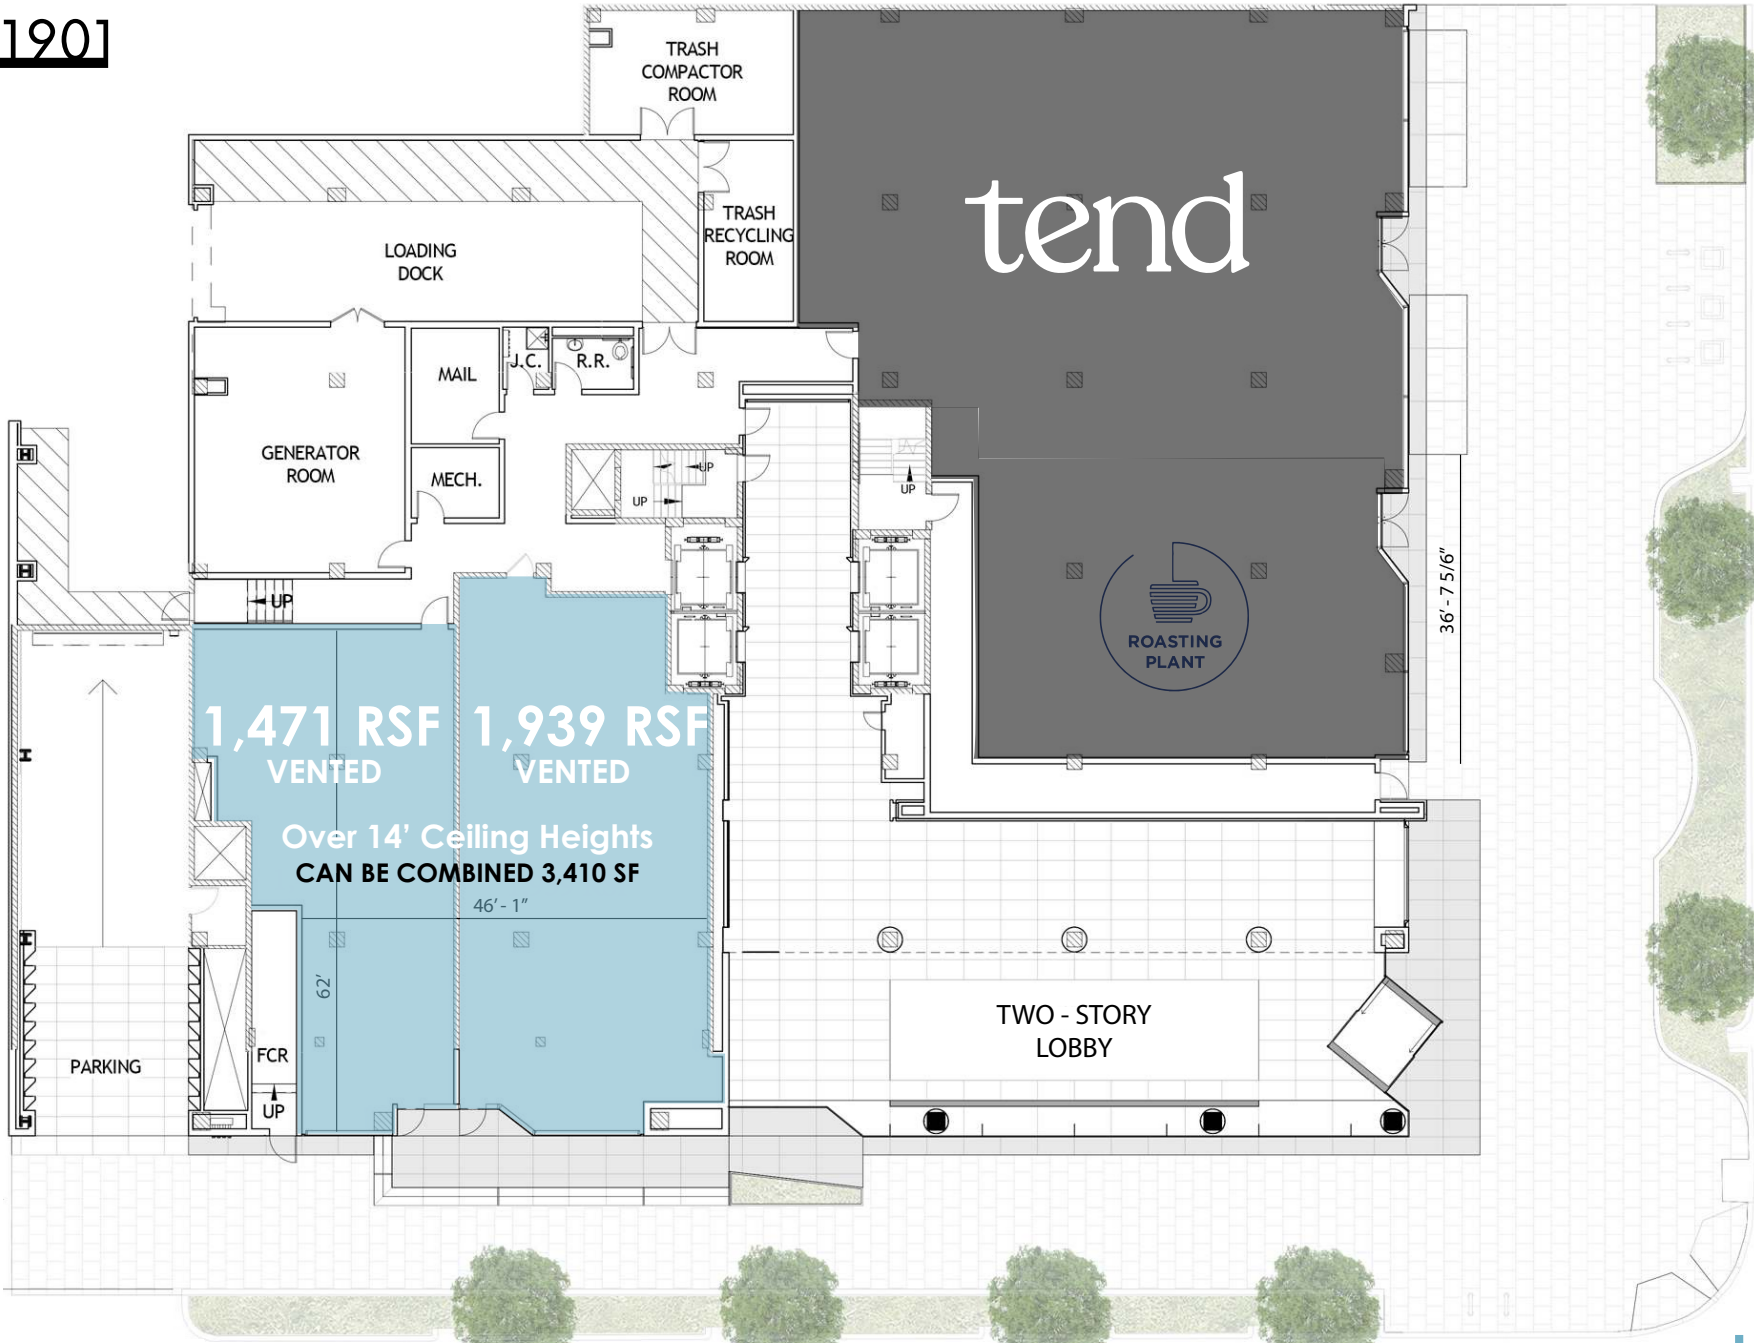

JENNIFER PRICE | jprice@klnb.com | 202.420.7768

KIM STEIN | kstein@klnb.com | 202.652.2338

ALEX MEYER | ameyer@klnb.com | 202.420.7770

1901
RETAIL

19TH STREET

L STREET

1901
RETAIL

[CLICK HERE FOR VIDEO](#)