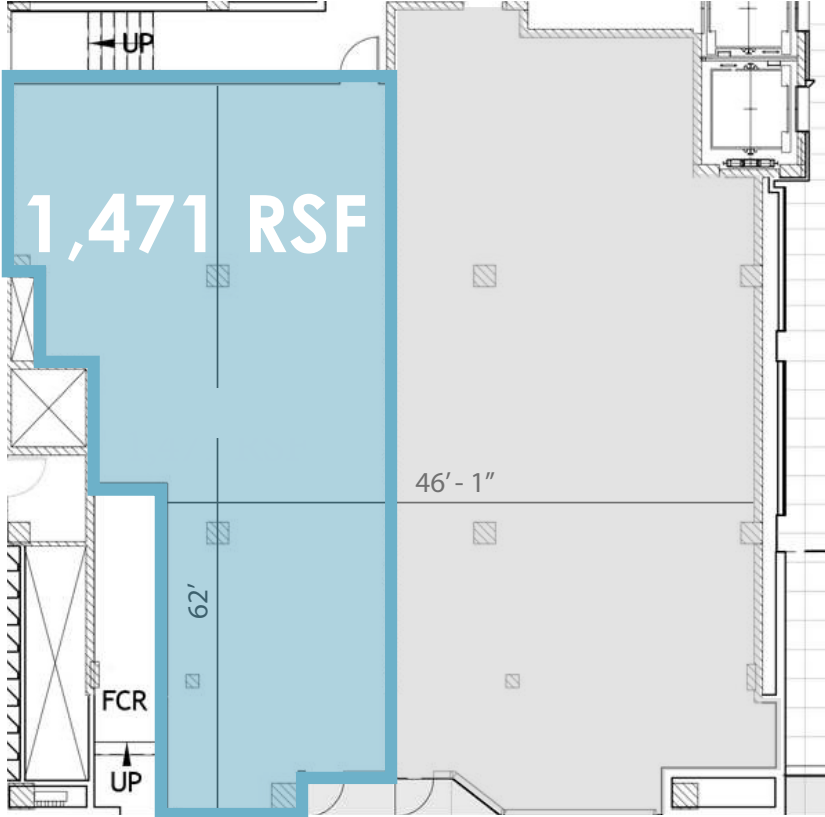

JENNIFER PRICE | jprice@klnb.com | 202.420.7768

KIM STEIN | kstein@klnb.com | 202.652.2338

ALEX MEYER | ameyer@klnb.com | 202.420.7770

1901
RETAIL

19TH STREET

L STREET

1901
RETAIL

[CLICK HERE FOR VIDEO](#)