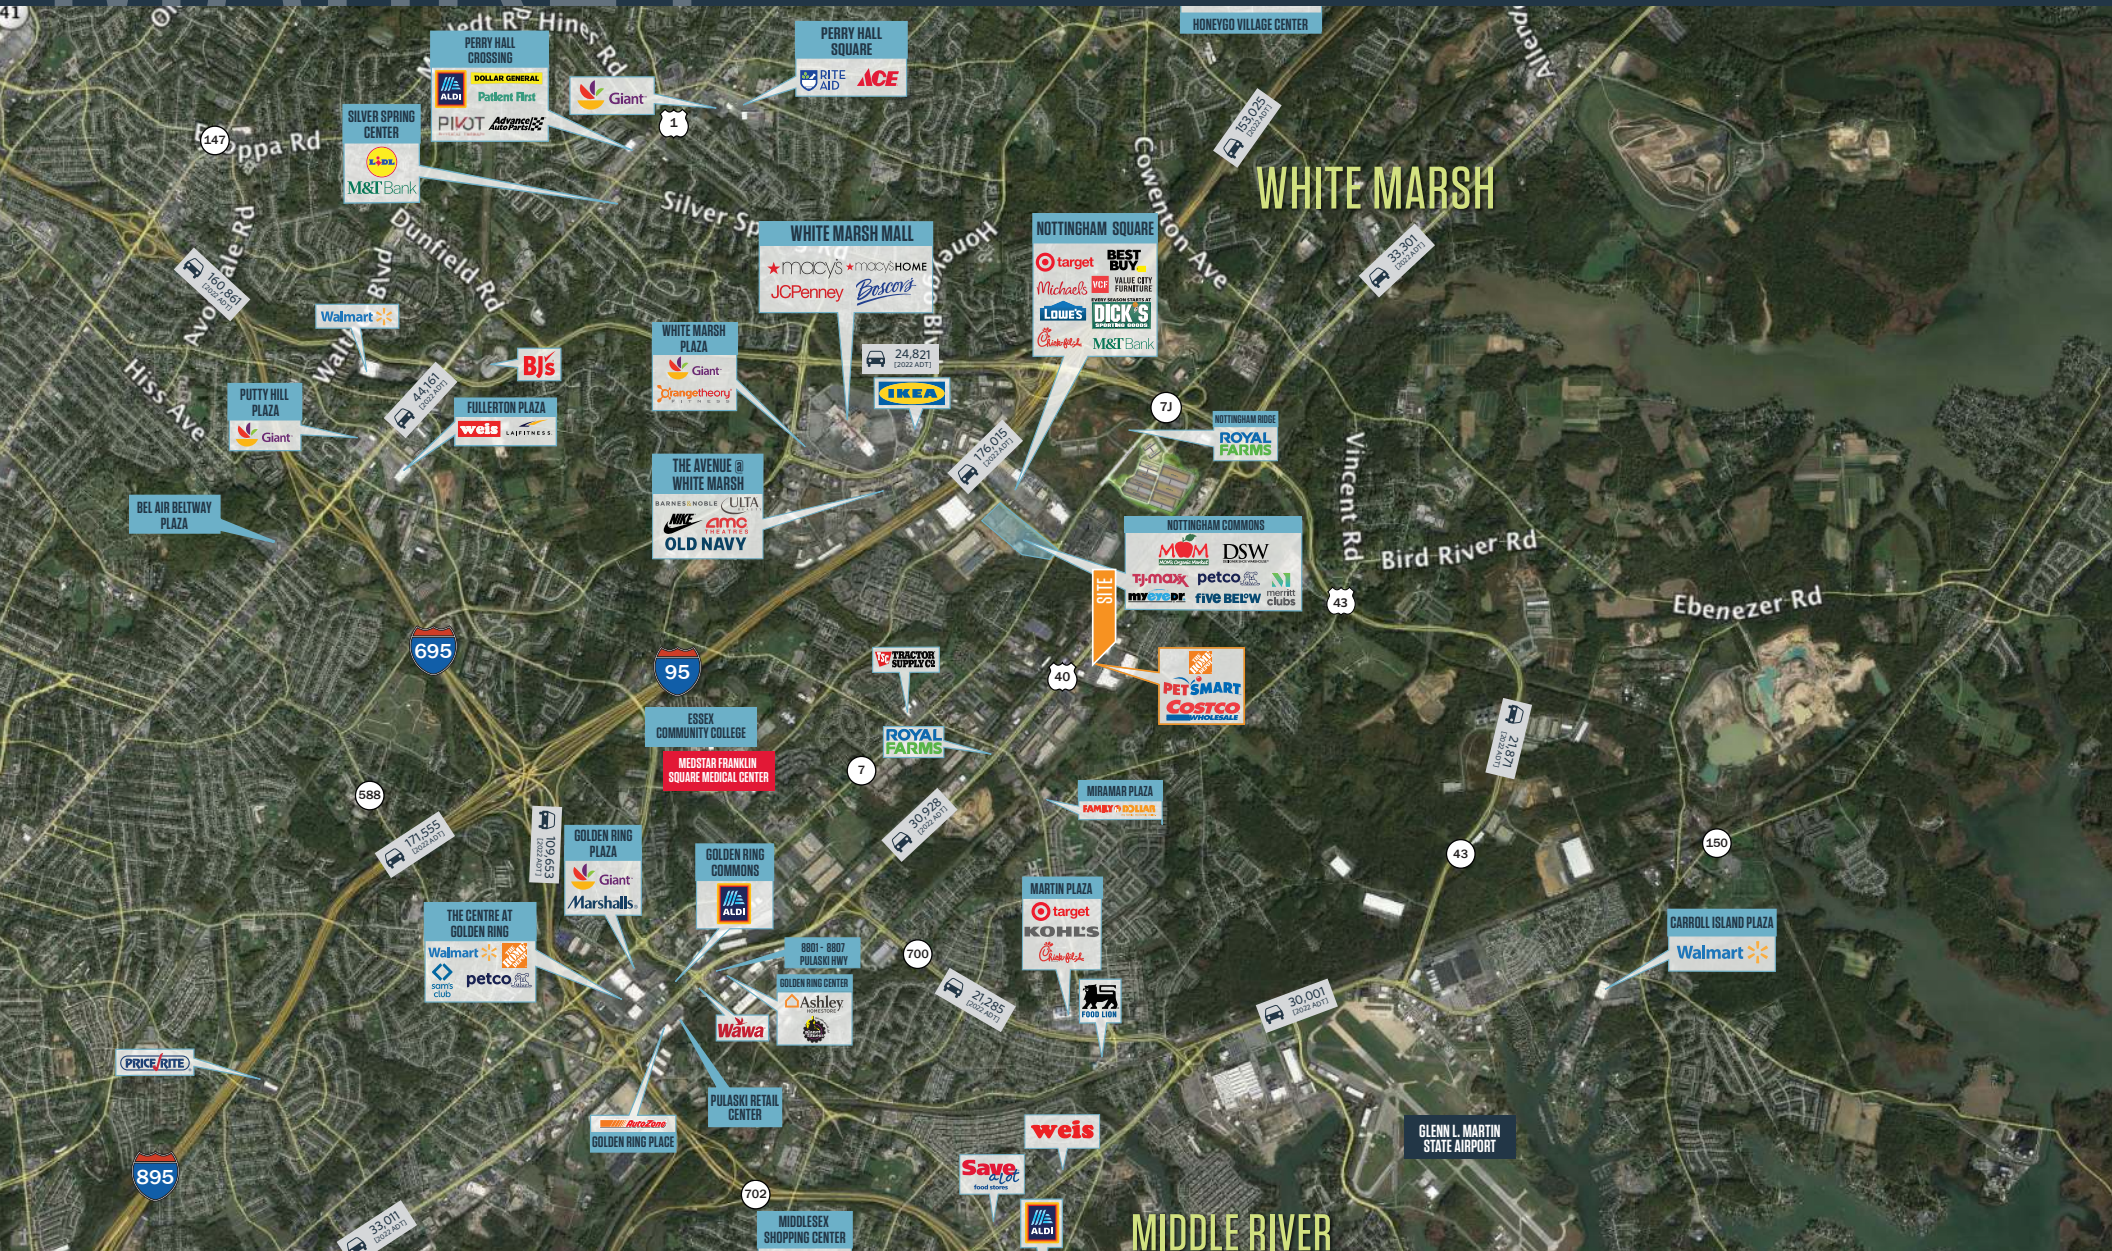

MATT COPELAND

mcopeland@klnb.com | 443-632-2051

MICHAEL PATZ

mpatz@klnb.com | 443-632-2043