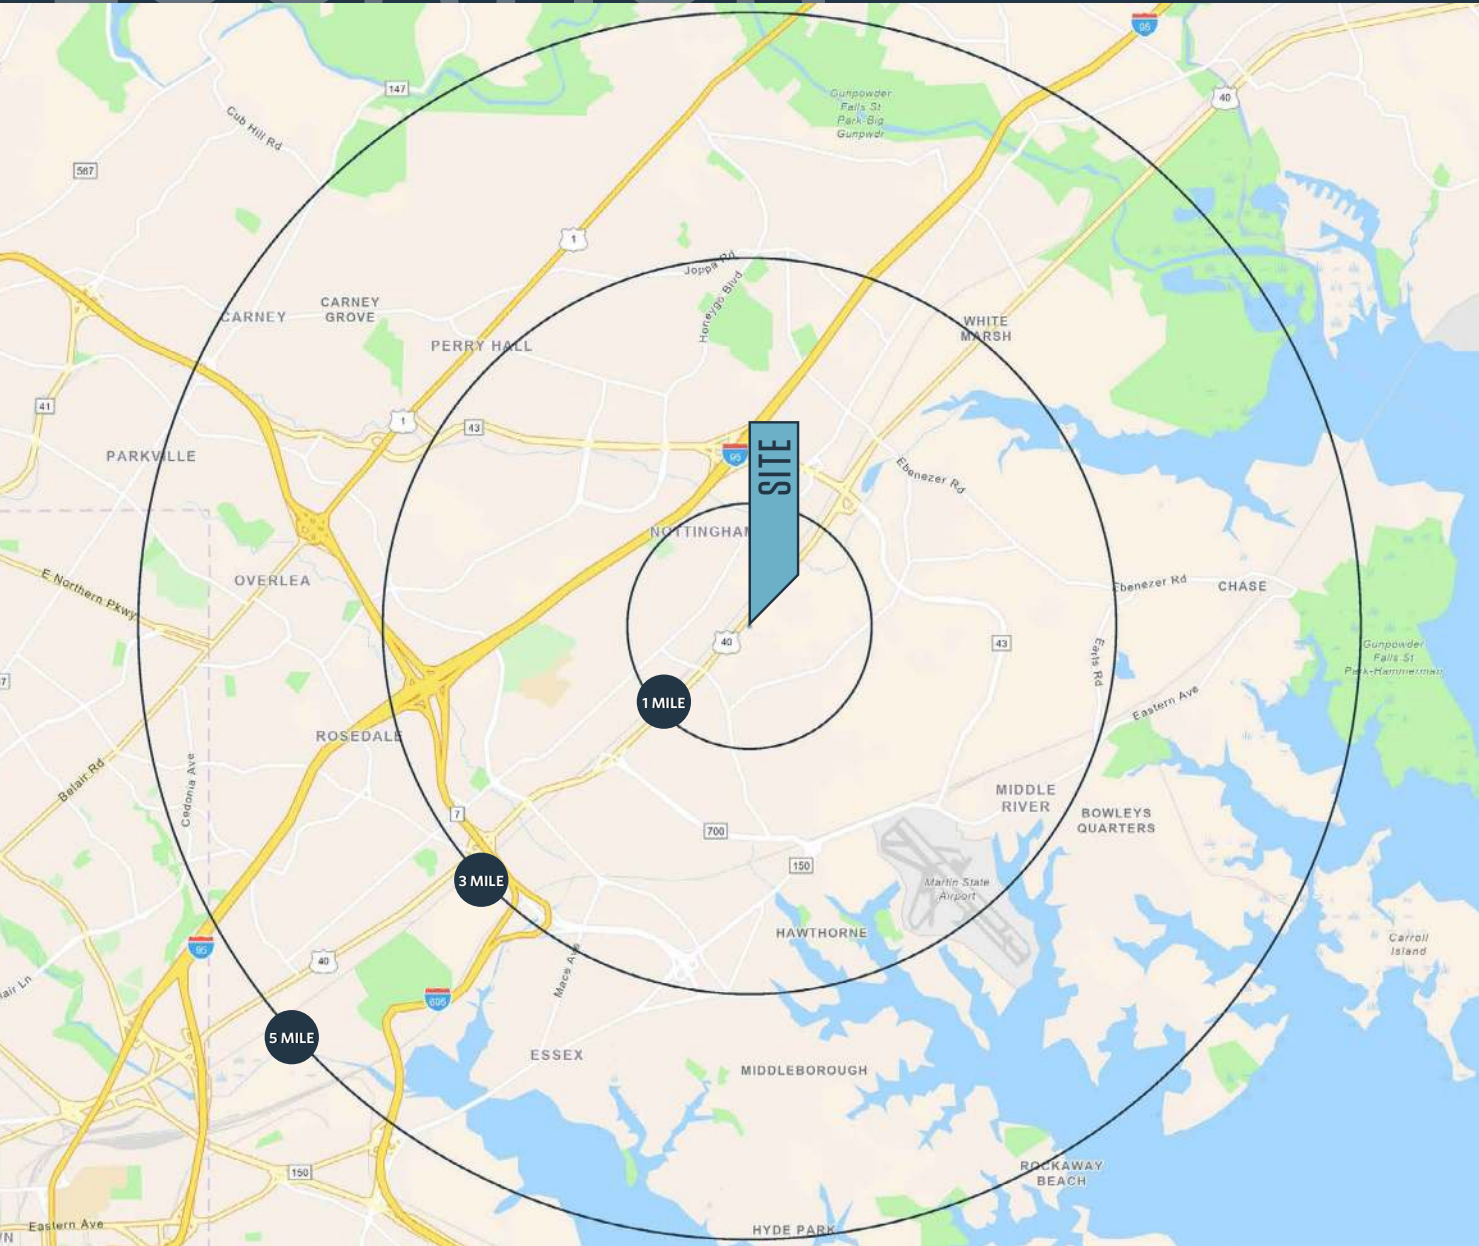

LOCATION

COSTCO PLAZA

9919 PULASKI HWY, MIDDLE RIVER, MD 21220, BALTIMORE COUNTY

PROPERTY HIGHLIGHTS:

- 13,305 SF
- Pad Site

DEMOGRAPHICS | 2023:

	1-MILE	3-MILE	5-MILE
Population	10,048	78,550	216,837
Daytime Population	9,748	76,994	178,625
Households	3,626	30,262	85,018
Average HH Income	$102,376	$106,076	$106,257

[CLICK TO DOWNLOAD DEMOGRAPHIC REPORT](#)

TRAFFIC COUNTS | 2022:

Pulaski Highway 30,928 ADT

MATT COPELAND

mcopeland@klnb.com | 443-632-2051

MICHAEL PATZ

mpatz@klnb.com | 443-632-2043