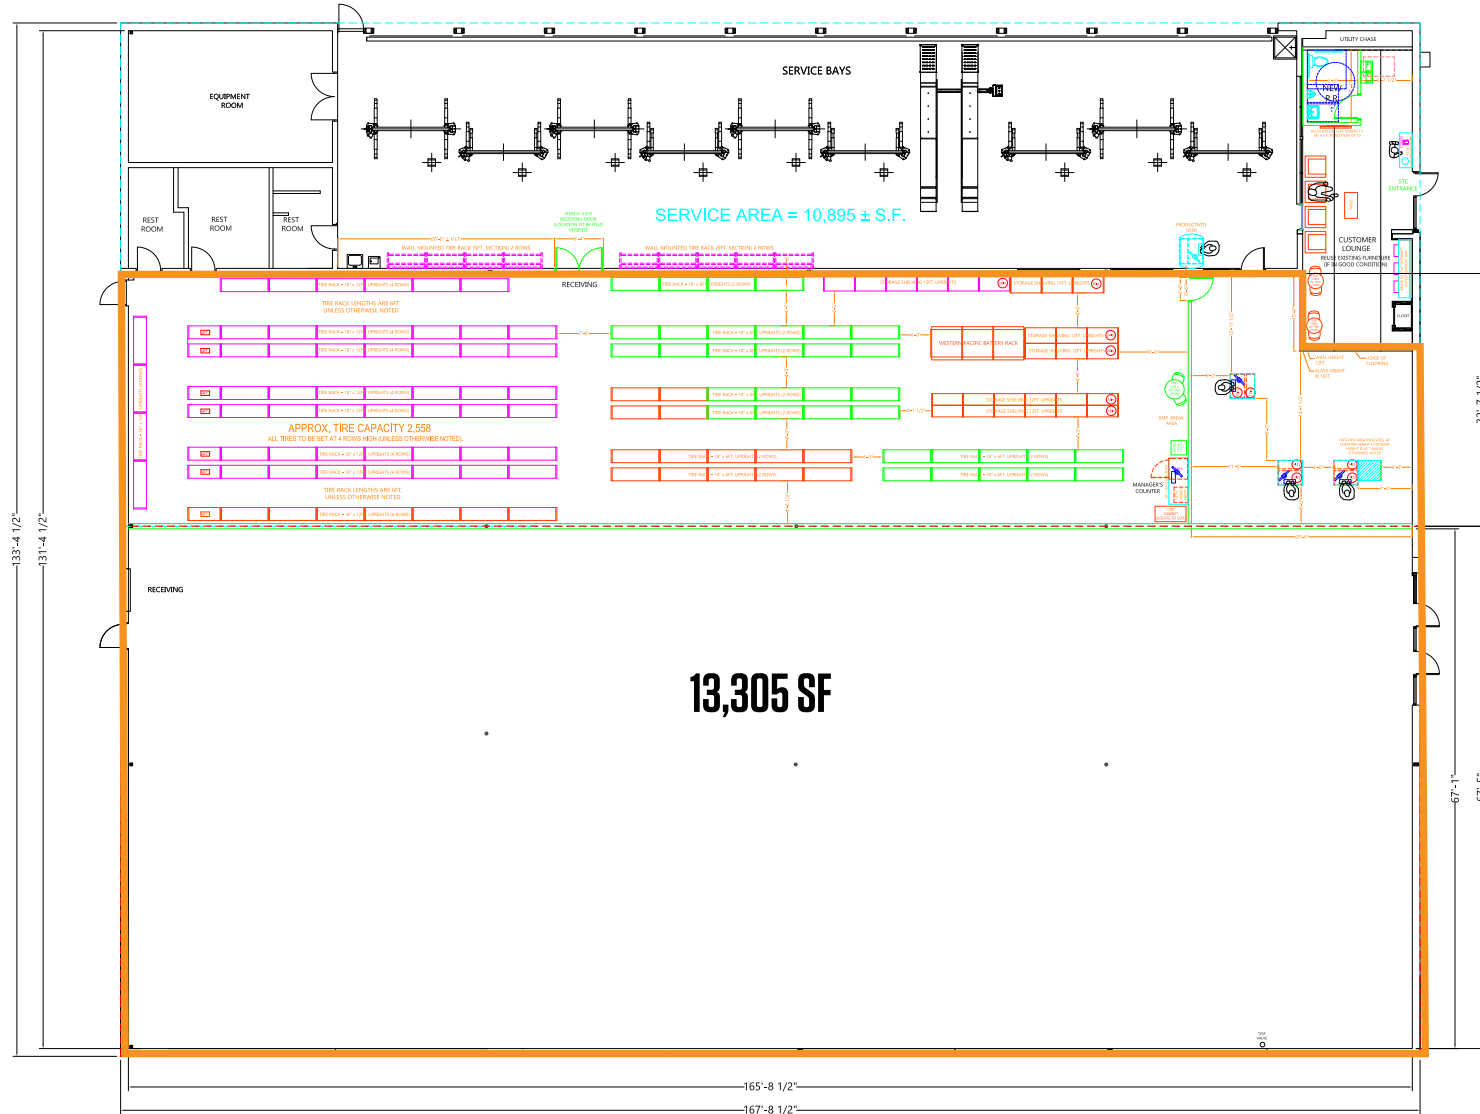

WHITE MARSH, MD #0089
SERVED - (REQ'D) 32
CONCEPTUAL FLOOR PLAN

MATT COPELAND

mcopeland@klnb.com | 443-632-2051

MICHAEL PATZ

mpatz@klnb.com | 443-632-2043

COSTCO PLAZA

9919 PULASKI HWY, MIDDLE RIVER, MD 21220, BALTIMORE COUNTY