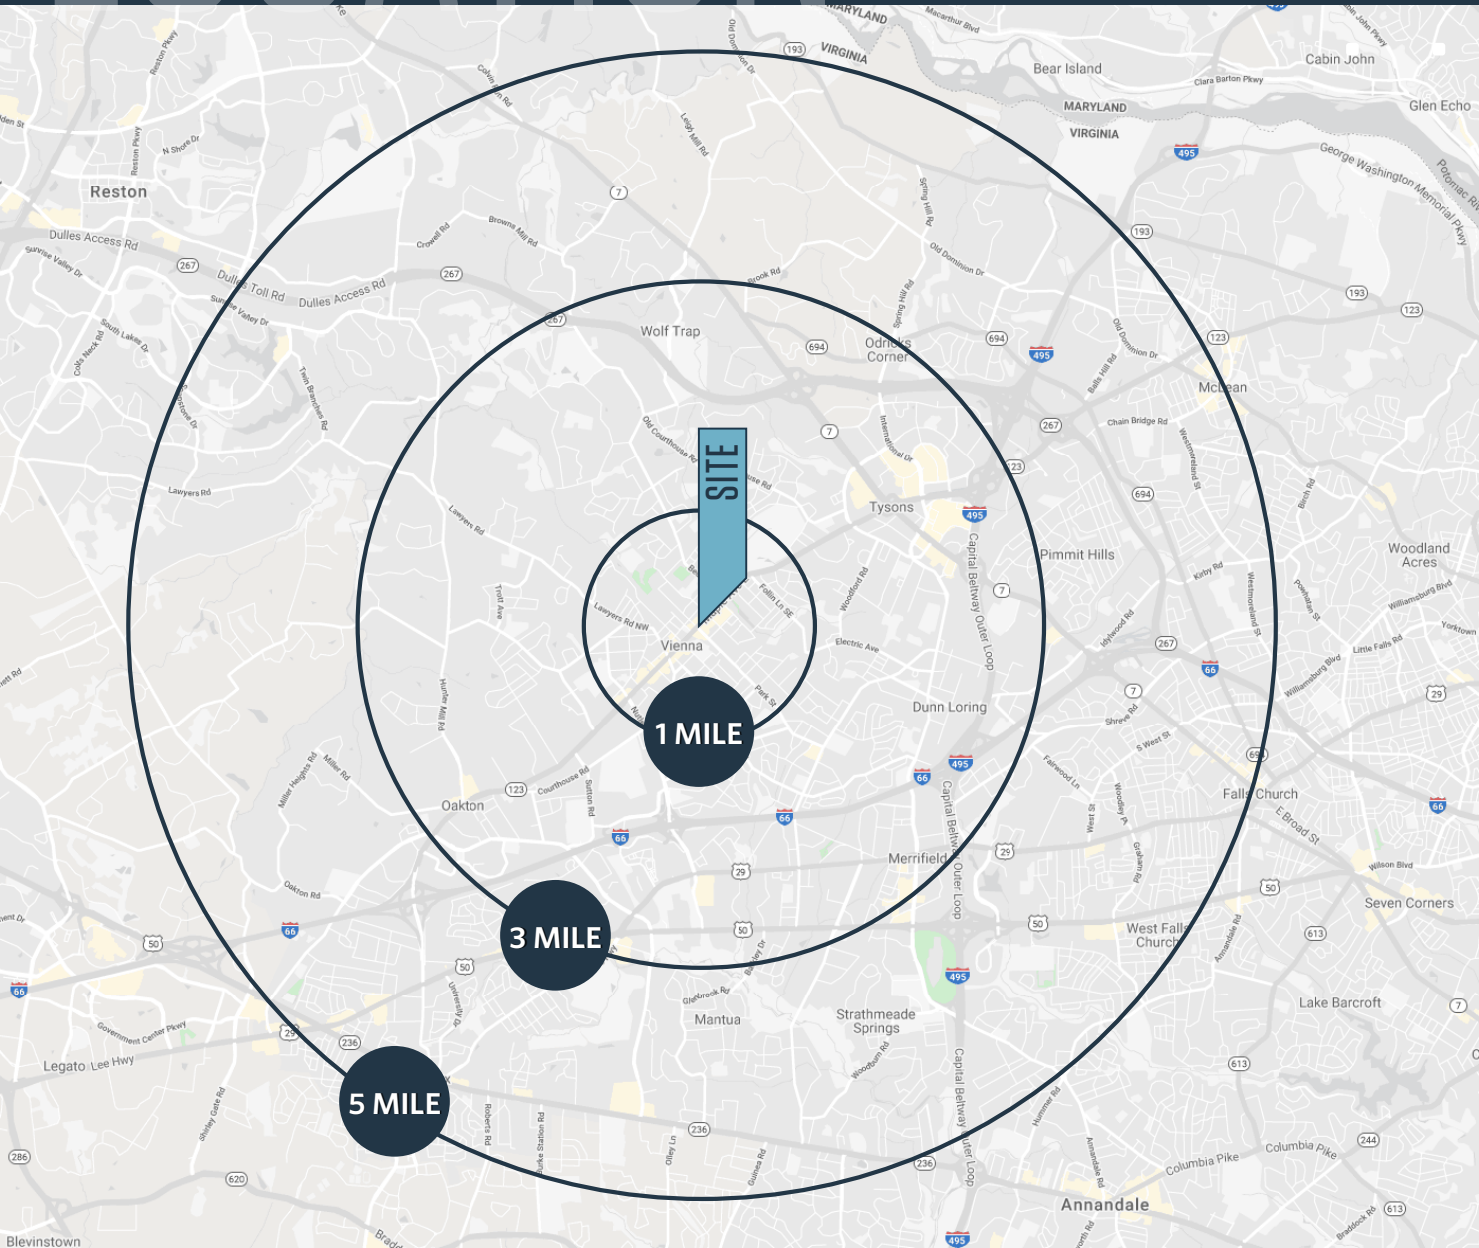

JOIN THESE RETAILERS

RETAIL FOR LEASE

- Fully Leased!
- Strong daytime and nighttime population.
- Located at the intersection of Maple Ave (30,310 ADT) & Park St (7,223 ADT).
- 11,959 SF retail building in the heart of Vienna, VA near Whole Foods.
- 51 available parking spaces.

LOCATION

VIENNA MARKETPLACE

213 MAPLE AVENUE VIENNA, VA 22180, FAIRFAX COUNTY

DEMOGRAPHICS | 2022:

	1-MILE	3-MILE	5-MILE
Population	13,238	114,386	275,682
Daytime Population	12,114	111,495	217,575
Households	4,619	44,342	103,012
Average HH Income	\$252,737	\$212,677	\$211,280

[CLICK TO DOWNLOAD DEMOGRAPHIC REPORT](#)

TRAFFIC COUNTS | 2022:

Park Street	7,223 ADT
Maple Ave	30,310 ADT

CRAIG S. CHENEY

ccheney@klnb.com | 703-268-2705

SITE PLAN

VIENNA MARKETPLACE

213 MAPLE AVENUE VIENNA, VA 22180, FAIRFAX COUNTY

213 MAPLE AVENUE VIENNA, VA 22180, FAIRFAX COUNTY

Vienna
Fairfax County | Virginia

klnb

- Google Earth Pro -

While we have no reason to doubt the accuracy of any of the information supplied, we cannot, and do not, guarantee its accuracy.