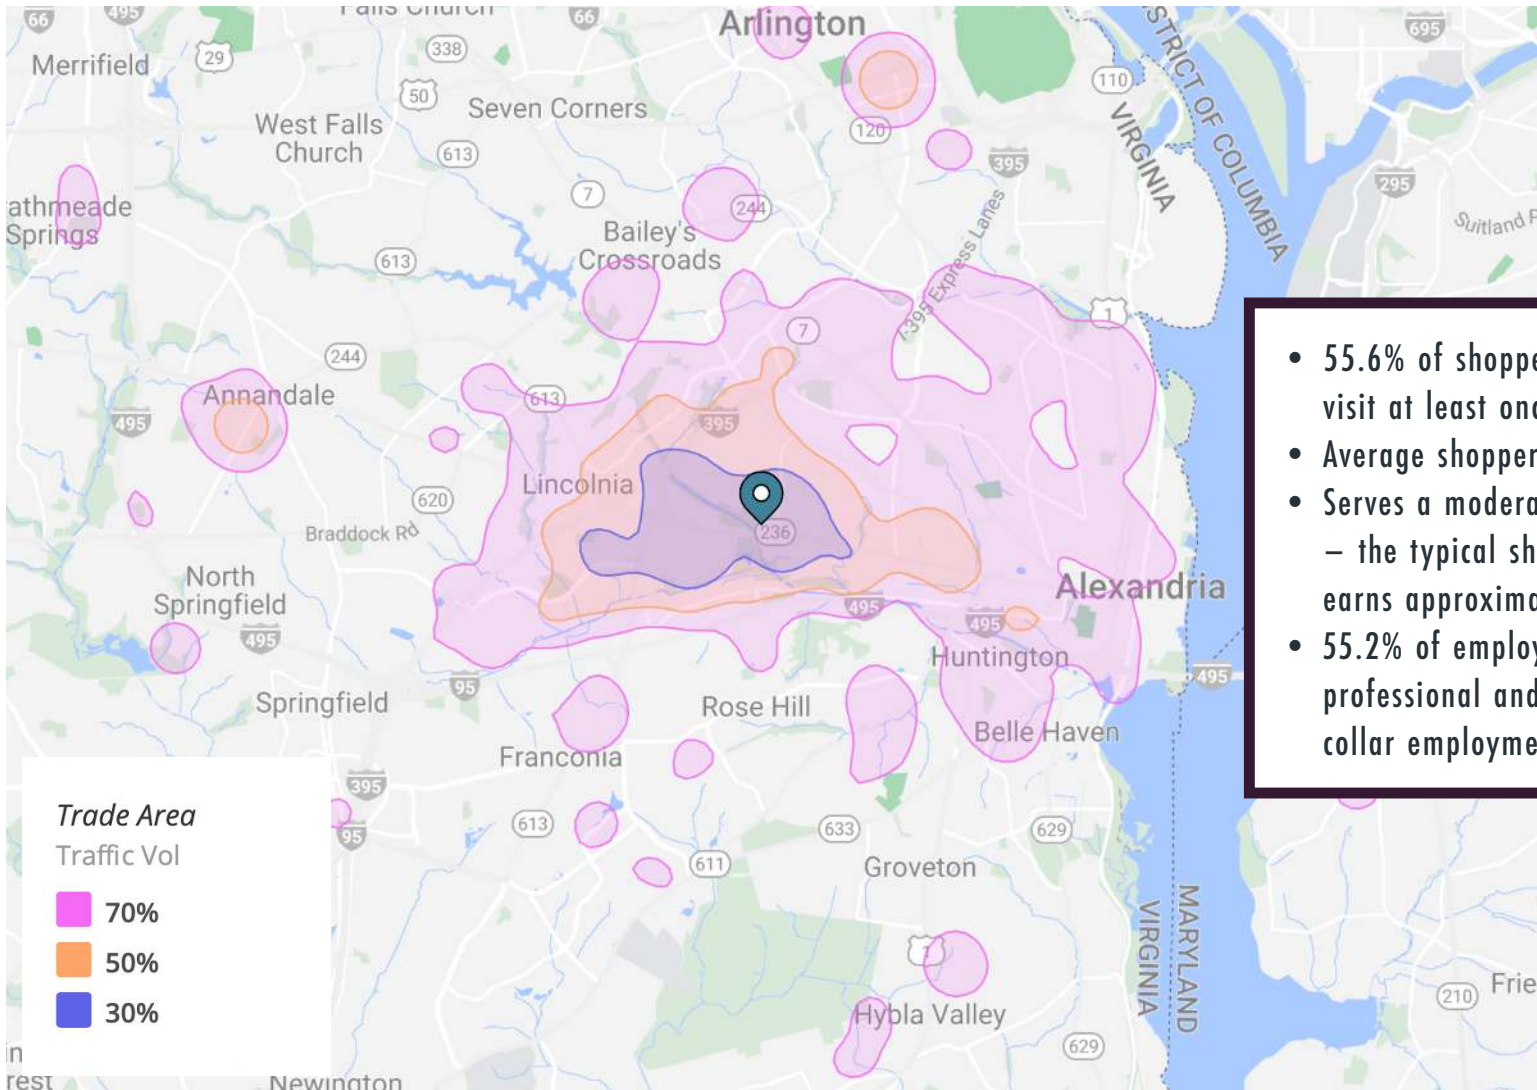

PLACER TRUE TRADE AREA

- 55.6% of shoppers that frequent the site visit at least once per month
- Average shopper dwell time of 46 minutes
- Serves a moderate-income customer base – the typical shoppers household here earns approximately $82,000 per year
- 55.2% of employed workers here work in professional and business services (white collar employment)