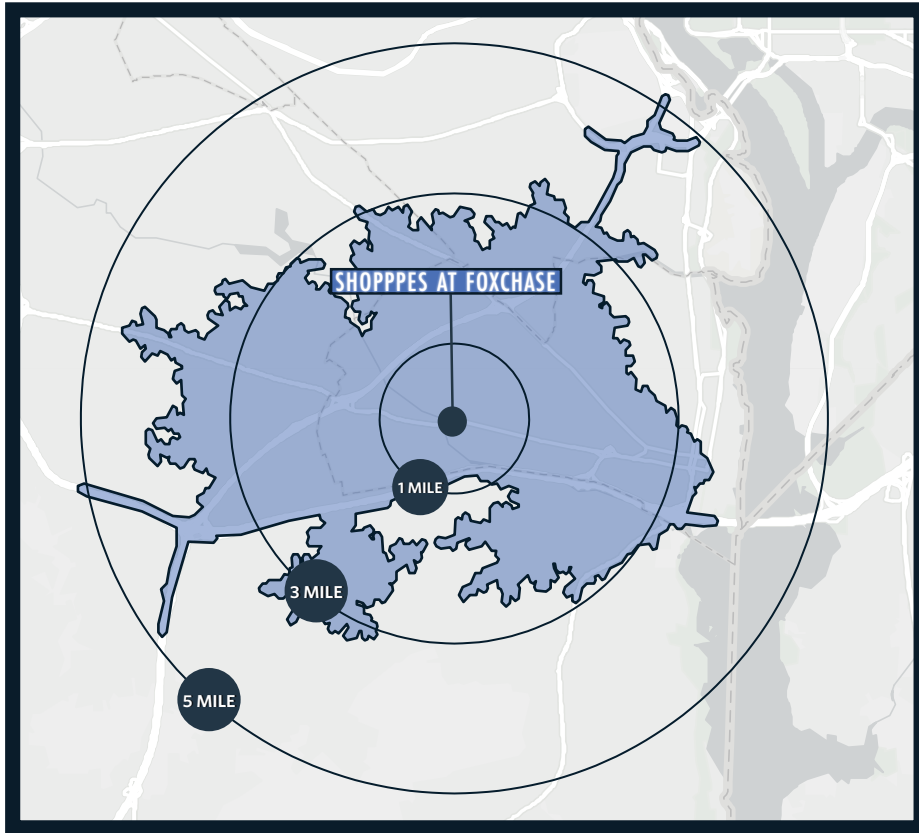

DEMOGRAPHICS

	1 MILE	3 MILES	5 MILES	7 MIN DRIVE	10 MIN DRIVE
POPULATION	30,618	245,289	539,738	96,629	207,448
AVERAGE HH INCOME	$157,702	$156,560	$164,973	$140,781	$155,940
DAYTIME POPULATION	25,799	210,784	527,977	87,182	193,345
HOUSEHOLDS	14,739	106,580	232,020	45,033	92,770
MEDIAN AGE	38.7	37.9	40.0	38.3	38.3
FOOD AWAY FROM HOME SPENDING	$100,176,320	$709,505,812	$991,174,297	$275,441,911	$615,382,132
RETAIL GOODS SPENDING	$598,462,690	$5,248,440,426	$5,962,130,759	$1,520,943,623	$3,477,013,204

31,600 ADT
DUKE STREET

6,085 ADT
N JORDAN ST