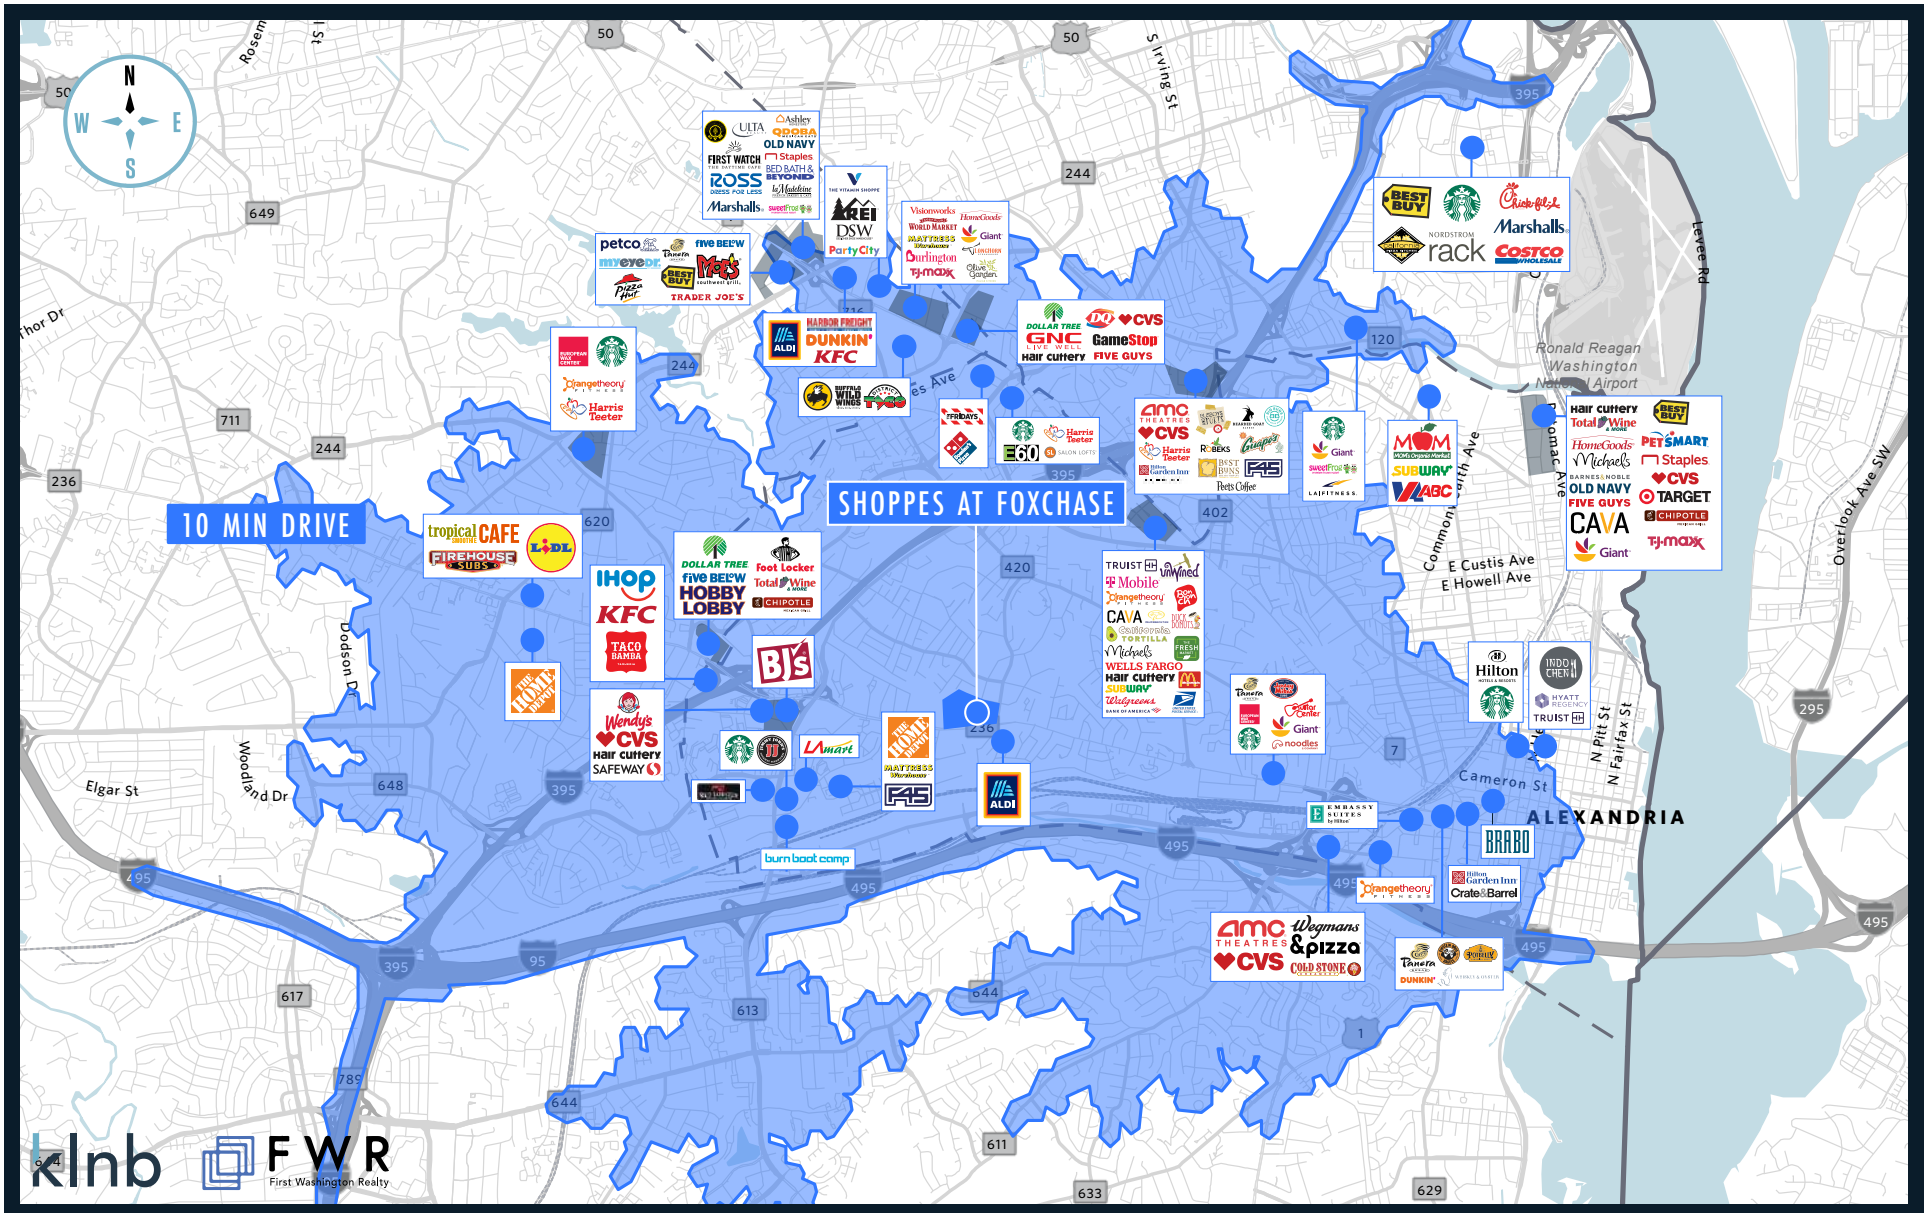

# CENTER OF THE NEIGHBORHOOD

Shoppes at Foxchase is a 134,109 SF shopping center  
along Duke Street Alexandria, VA.

# DEMOGRAPHICS

	1 MILE	3 MILES	5 MILES	7 MIN DRIVE	10 MIN DRIVE
POPULATION	30,618	245,289	539,738	96,629	207,448
AVERAGE HH INCOME	\$157,702	\$156,560	\$164,973	\$140,781	\$155,940
DAYTIME POPULATION	25,799	210,784	527,977	87,182	193,345
HOUSEHOLDS	14,739	106,580	232,020	45,033	92,770
MEDIAN AGE	38.7	37.9	40.0	38.3	38.3
FOOD AWAY FROM HOME SPENDING	\$100,176,320	\$709,505,812	\$991,174,297	\$275,441,911	\$615,382,132
RETAIL GOODS SPENDING	\$598,462,690	\$5,248,440,426	\$5,962,130,759	\$1,520,943,623	\$3,477,013,204

**31,600 ADT**  
DUKE STREET

**6,085 ADT**  
N JORDAN ST