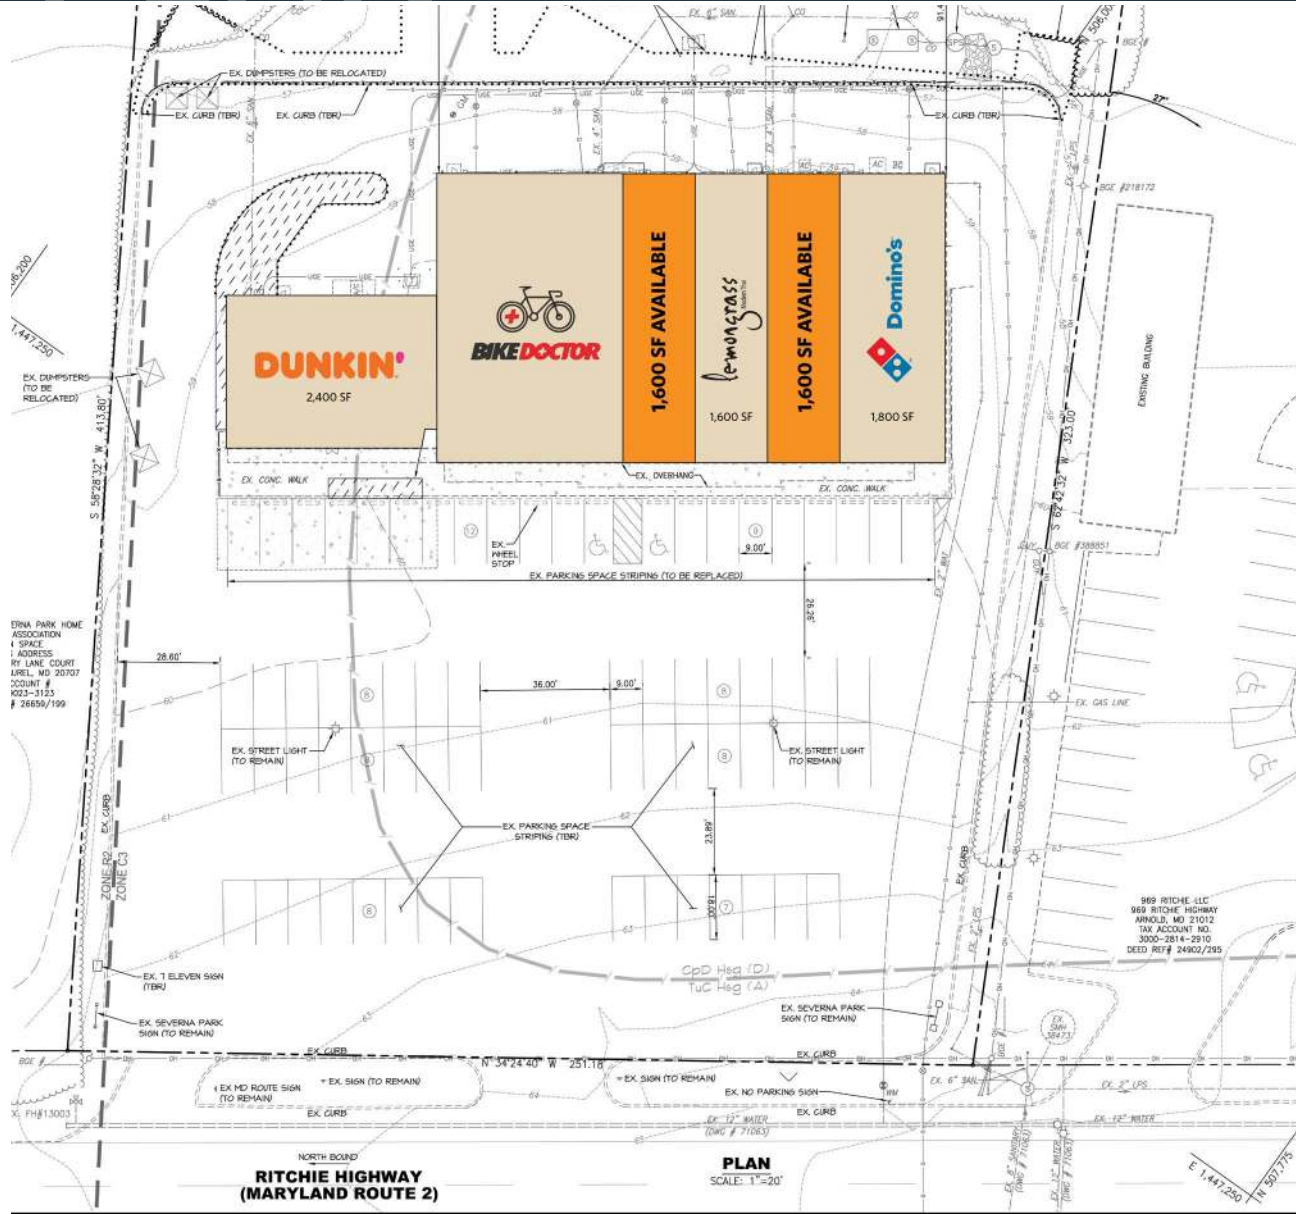

SITE PLAN

COLLEGE VILLAGE SHOPPING CENTER

961 RITCHIE HWY, ARNOLD, MD 21012, ANNE ARUNDEL COUNTY

KEITH BARNETT

k Barnett@klnb.com | 443-632-2047