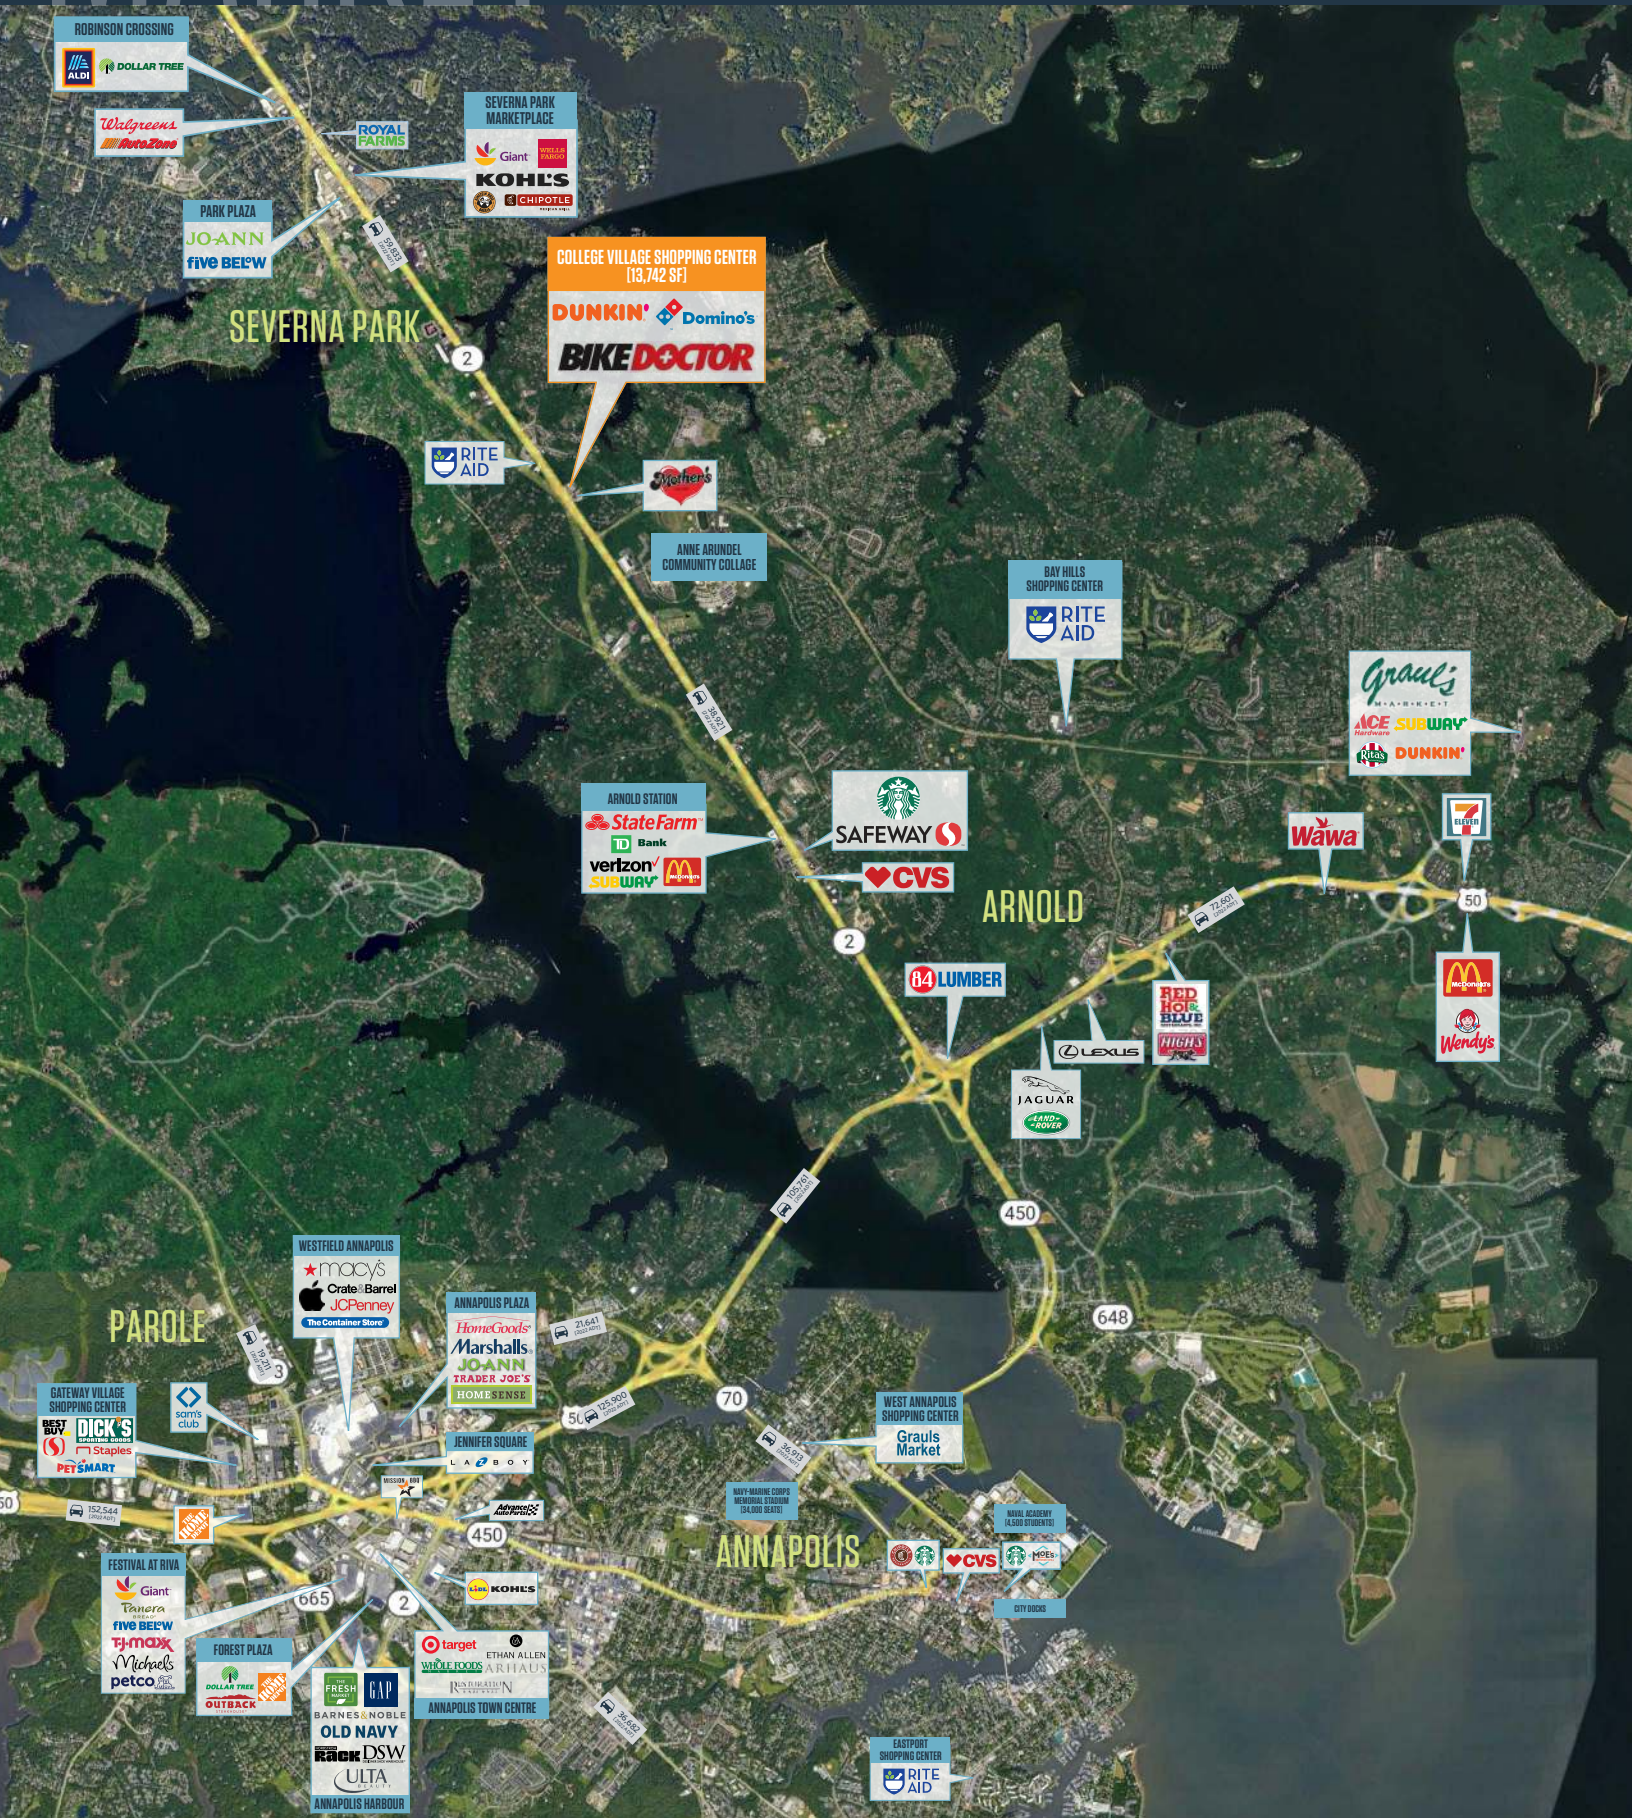

## TRAFFIC COUNTS | 2022:

Ritchie Hwy	59,833 ADT
-------------	------------

**KEITH BARNETT**

k Barnett@klnb.com | 443-632-2047