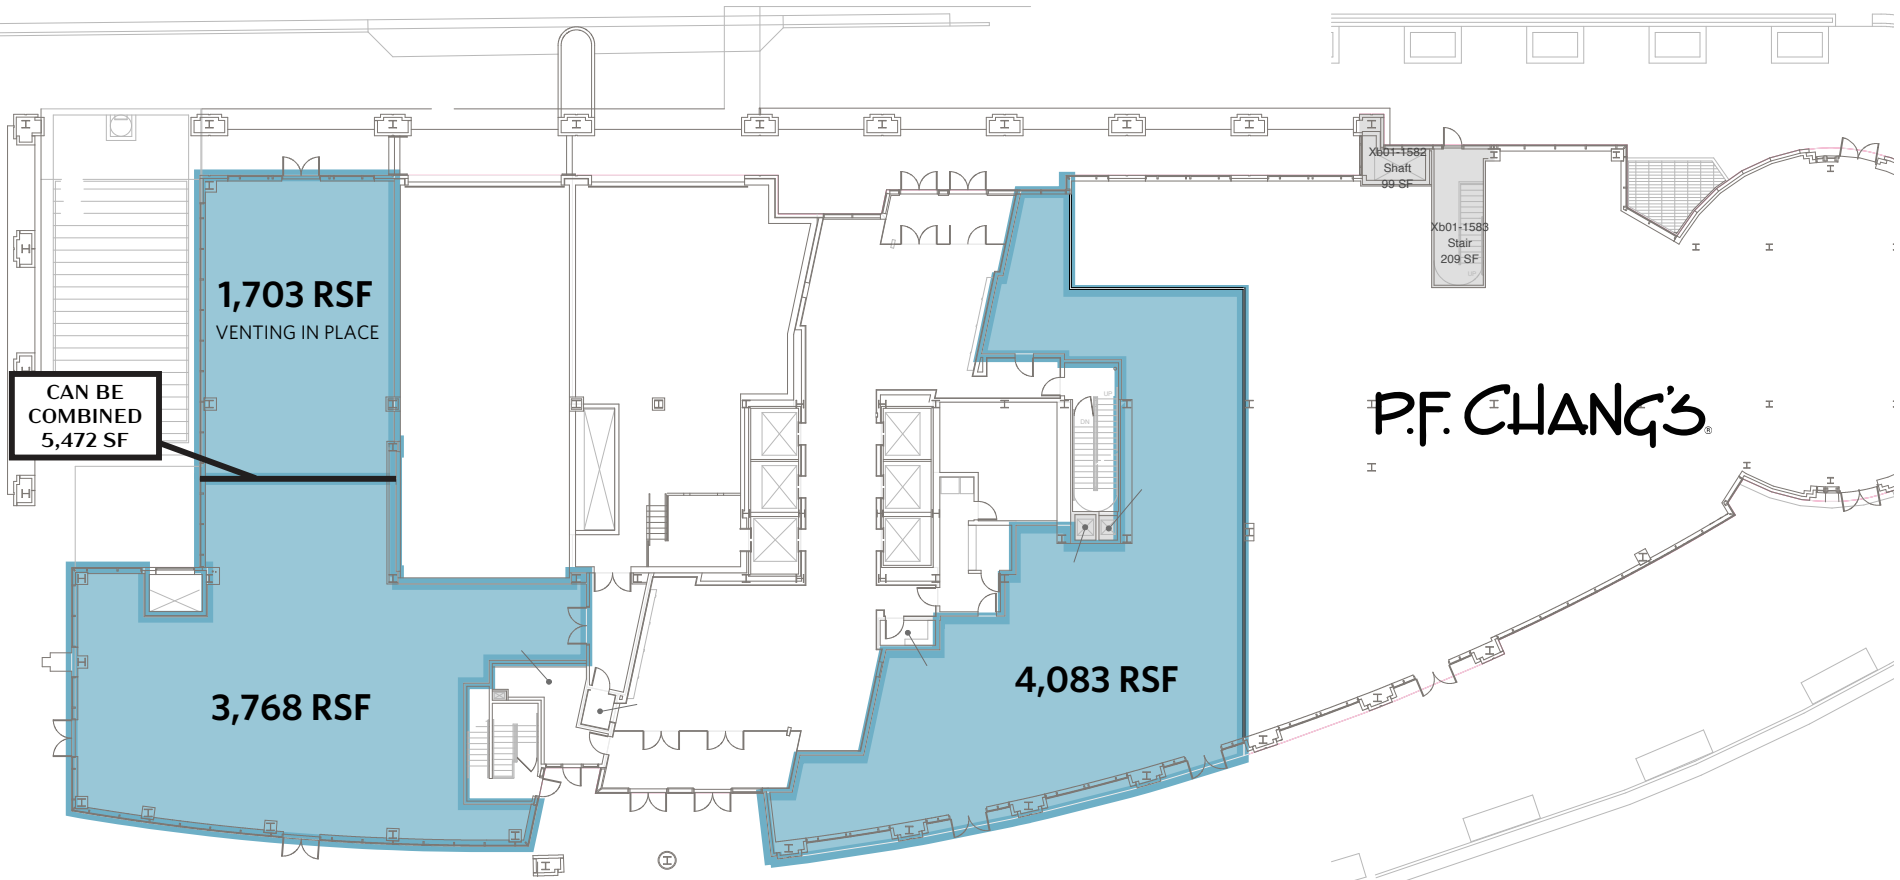

# SITE PLAN

CEILING HEIGHT 15'

FAIRFAX DR (19,400 ADT)

GLEBE RD (23,200 ADT)