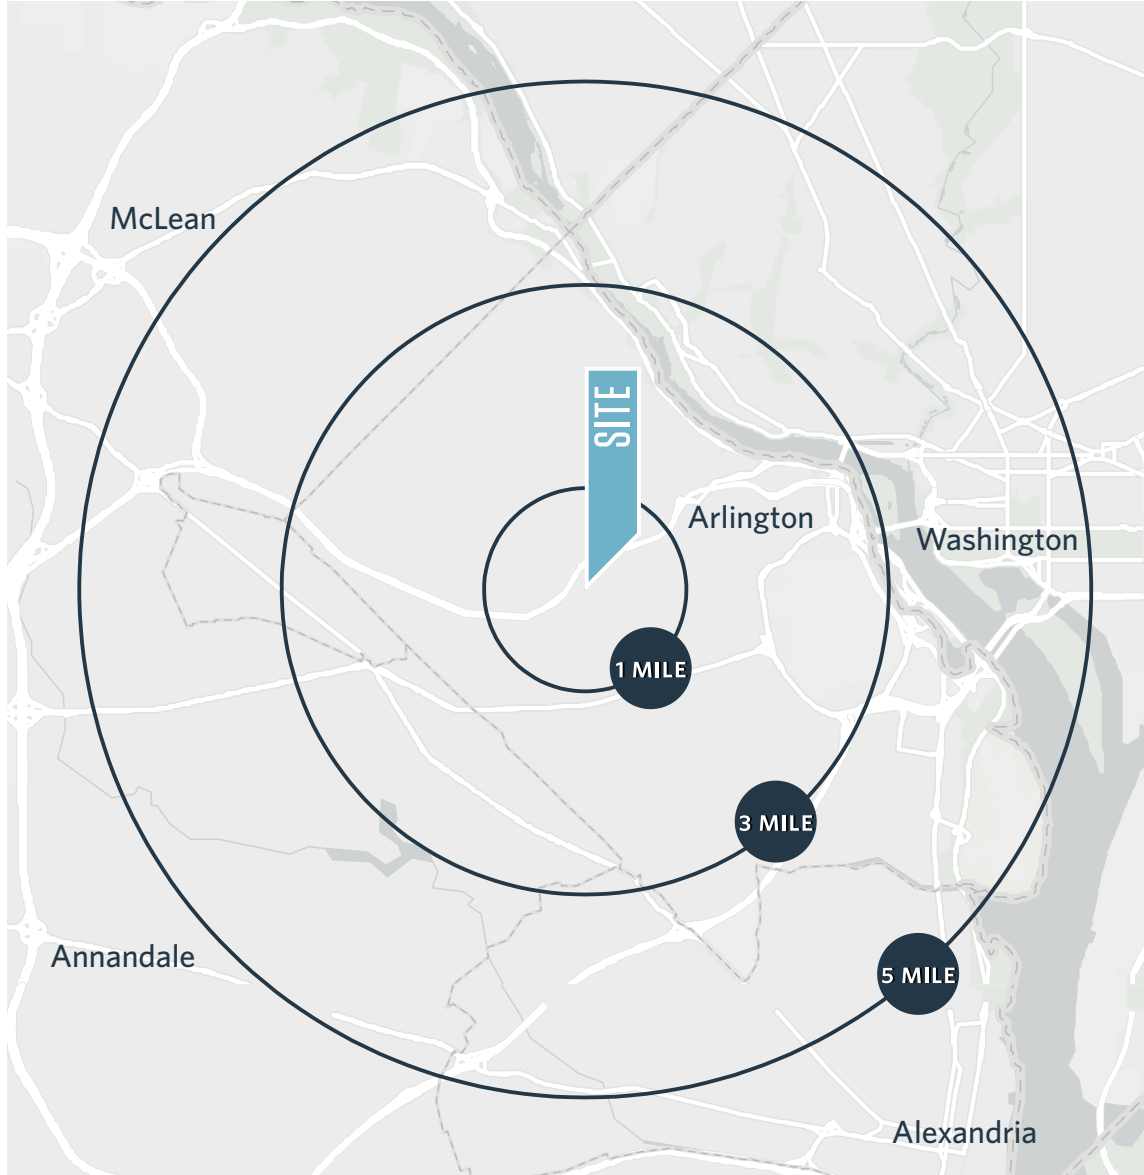

M metro  
VIRGINIA SQUARE

N GLEBE RD

WILSON BLVD

4074 WILSON BLVD  
Pinnacle Bank  
sweetgreen

TARGET  
SILVER Diner  
SL  
SALON LOFTS

CHIPOTLE  
WHICH WICH  
SLIPSTREAM

TACO BAMBAM  
THE SALT LINE  
STARBUCKS  
VIDA FITNESS

[solidcore]

Harris Teeter

N PERSHING DR

N CARLIN SPRINGS RD

N GEORGE MASON DR

# TRADE AREA / DEMOGRAPHICS

	1 MILE	3 MILE	5 MILE
 POPULATION	45,172	262,741	631,473
 DAYTIME POPULATION	61,861	294,827	978,898
 AVERAGE HOUSEHOLD INCOME	\$204,694	\$189,209	\$185,777
 HIGHER EDUCATION	39%	38%	42%
 HOUSEHOLDS	21,500	112,301	281,545
 SPENDING ON FITNESS	\$11,741,803	\$57,337,144	\$149,965,566
 SPENDING ON FOOD	\$412,068,528	\$1,975,032,384	\$5,188,709,532