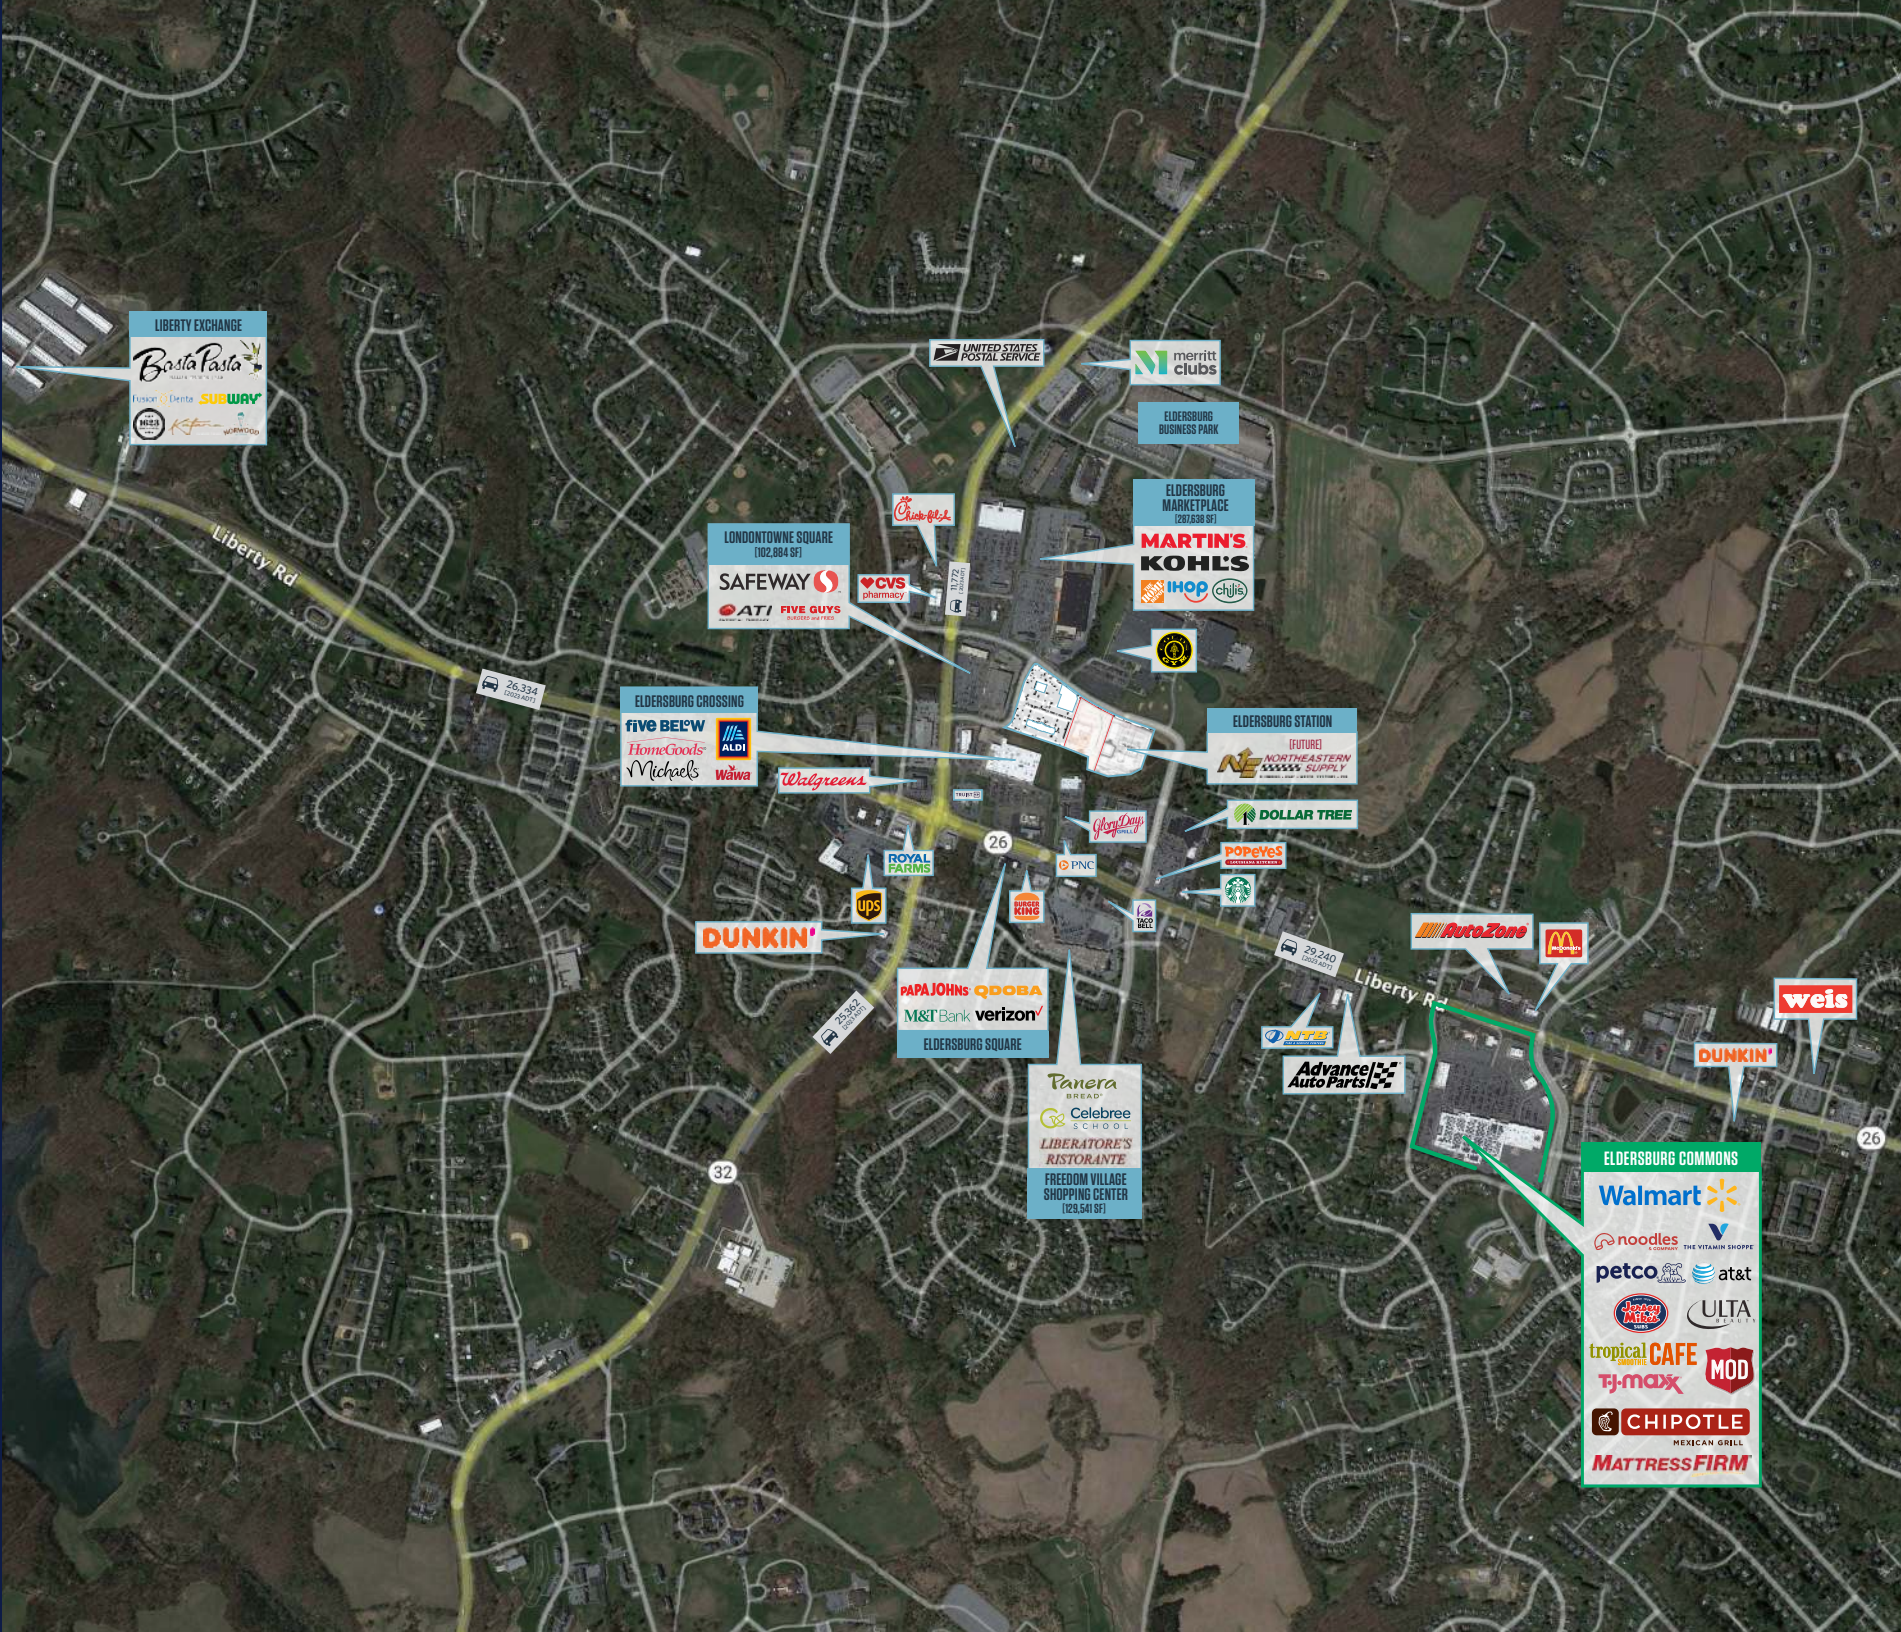

## TRAFFIC COUNTS | 2023

Rt. 26 [Liberty Rd] 29,240 ADT

# MARKET

LIBERTY EXCHANGE  
**Basta Pasta**  
DENTAL  
SUBWAY  
KFC

UNITED STATES POSTAL SERVICE

merritt clubs

ELDERSBURG BUSINESS PARK

ELDERSBURG MARKETPLACE (287,638 SF)  
**MARTIN'S KOHL'S**  
IHOP  
chilis

LONDONTOWNE SQUARE (102,884 SF)  
**SAFeway**  
CVS pharmacy  
ATI FIVE GUYS

ELDERSBURG CROSSING  
**five BELOW**  
HomeGoods  
Michaels  
Wawa

ELDERSBURG STATION (FUTURE)  
**NE**  
NORTHEASTERN MASS SUPPLY

DOLLAR TREE

**DUNKIN'**

PAPA JOHN'S QDOBA  
M&T Bank verizon  
ELDERSBURG SQUARE

POPEYES

AutoZone

weis

Advance Auto Parts

Tanera BREAD  
Celebree SCHOOL  
LIBERATOR'S RESTORANTE  
FREEDOM VILLAGE SHOPPING CENTER (129,541 SF)