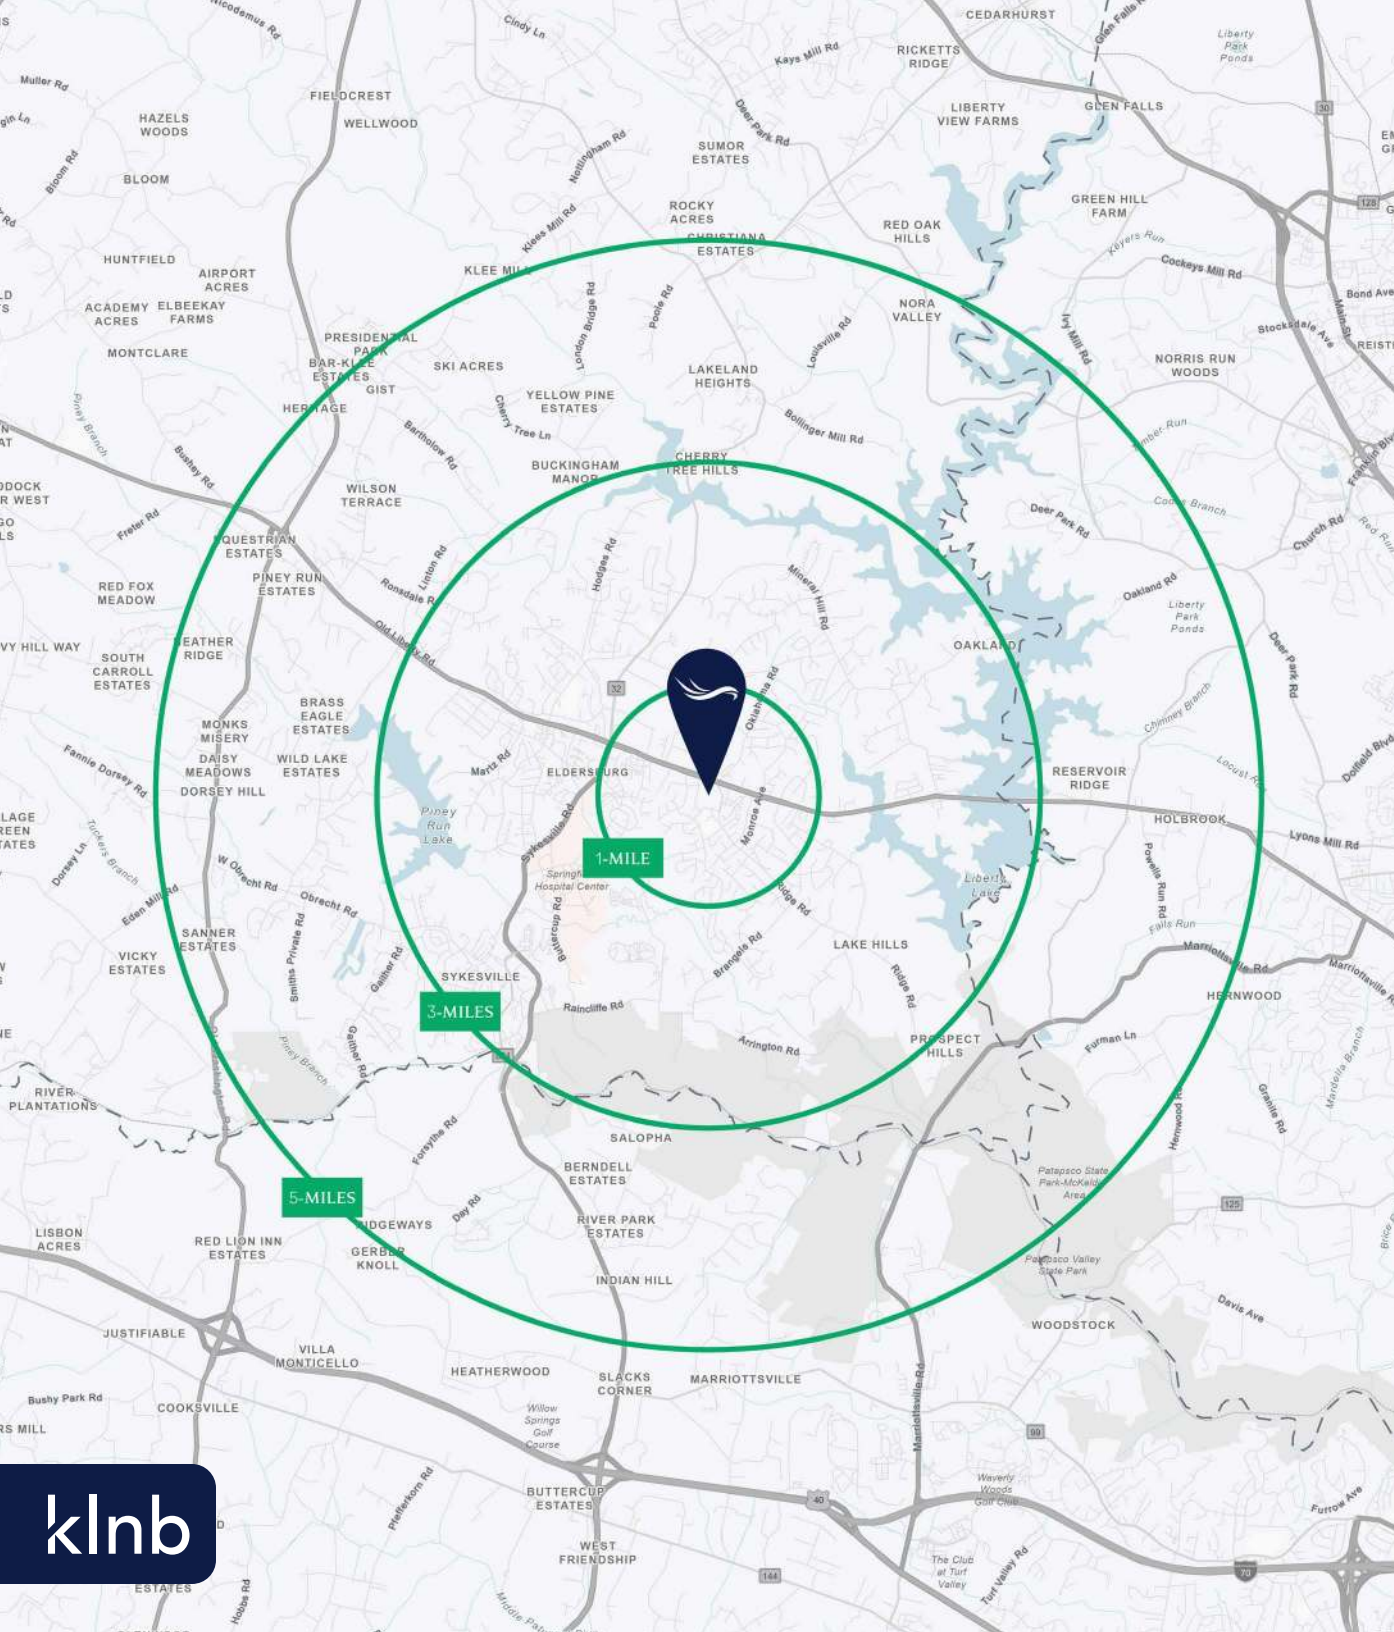

DEMOGRAPHICS | 2024

	1-MILE	3-MILE	5-MILE
Population	9,396	30,075	44,166
Daytime Population	9,169	24,904	35,501
Households	3,480	10,632	15,546
Average HH Income	$180,323	$179,678	$181,969

[CLICK TO DOWNLOAD DEMOGRAPHIC REPORT](#)

TRAFFIC COUNTS | 2023

Rt. 26 [Liberty Rd] 29,240 ADT