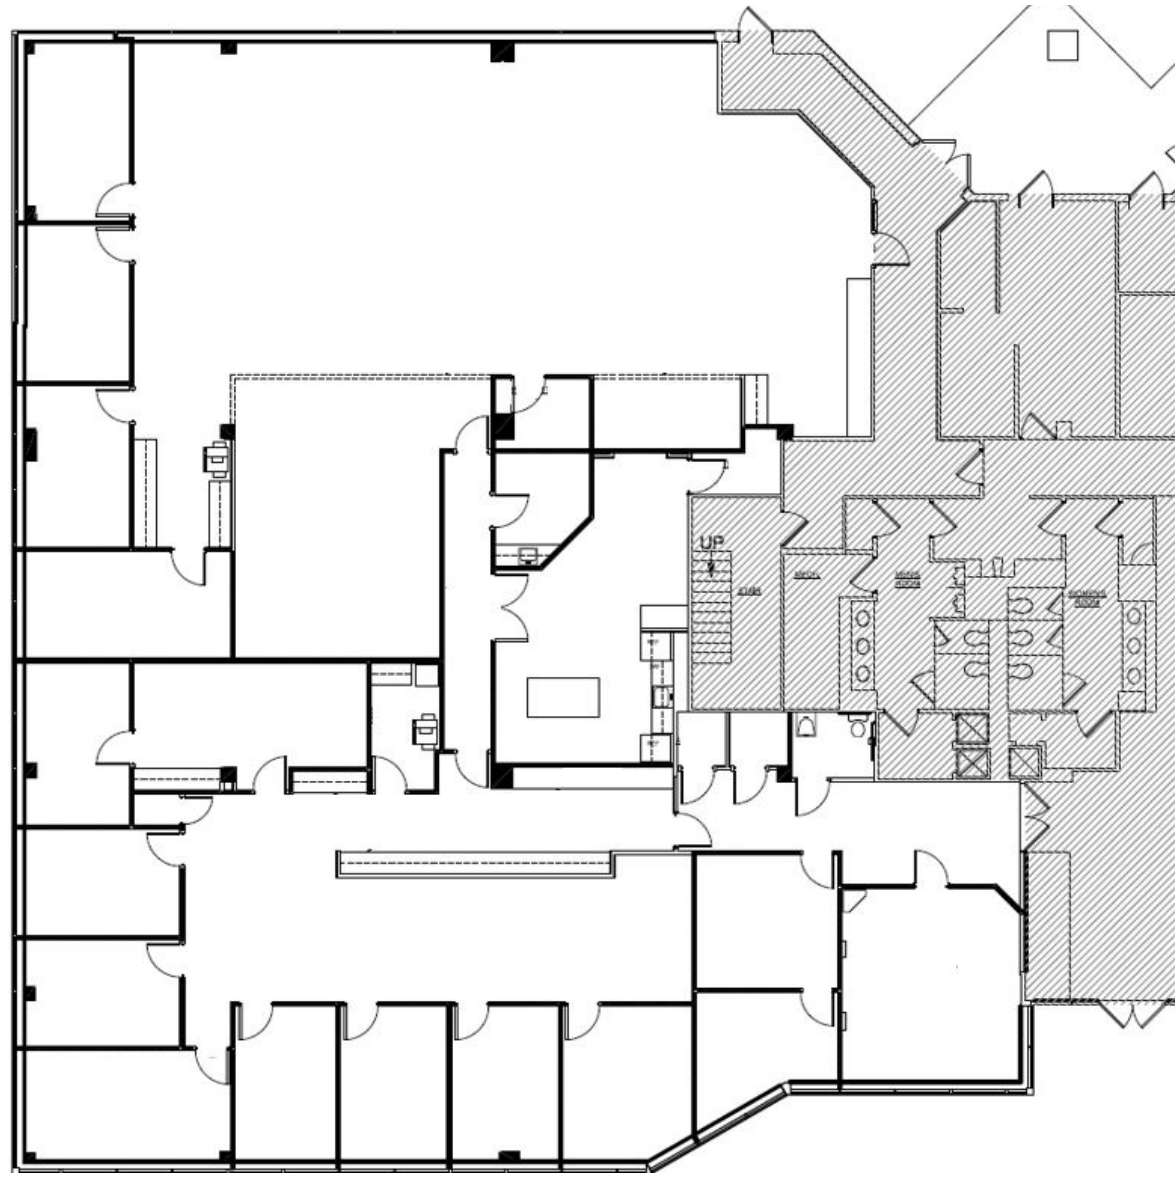

**SUITE 100**  
**8,600 SF**

**KENNETH FELLOWS**

kfellows@klnb.com | 301-222-0210

**ROBERT PUGH**

rpugh@klnb.com | 301-222-0211

**KEIRY MARTINEZ**

kmartinez@klnb.com | 703-334-5629

**SUITE 120**  
**2,020 SF**