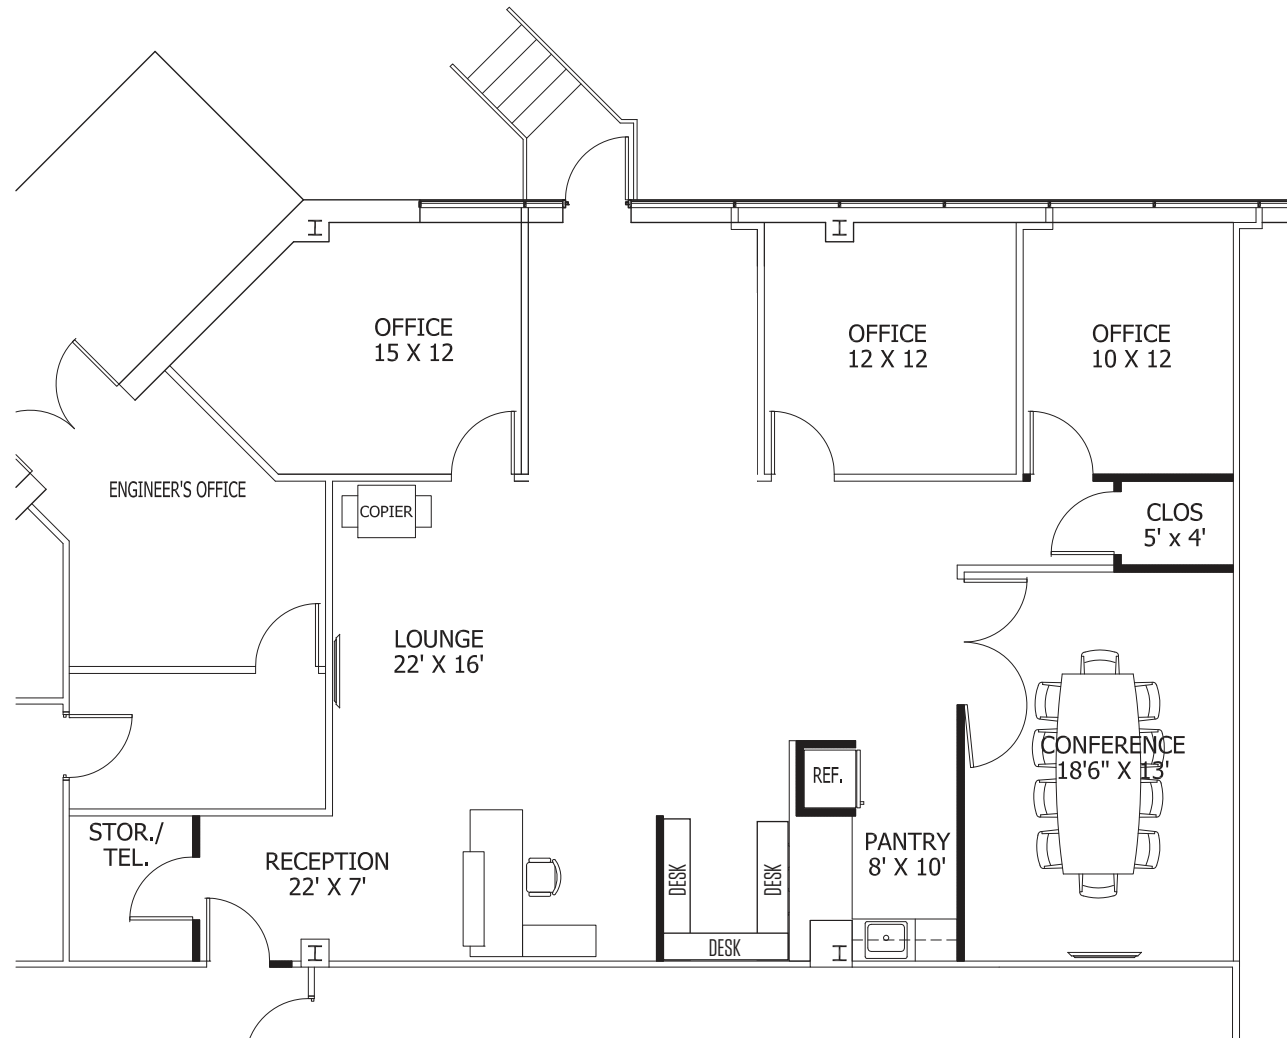

**SUITE 100**  
**8,600 SF**

**KENNETH FELLOWS**

kfellows@klnb.com | 301-222-0210

**ROBERT PUGH**

rpugh@klnb.com | 301-222-0211

**KEIRY MARTINEZ**

kmartinez@klnb.com | 703-334-5629

**SUITE 120**  
**2,020 SF**