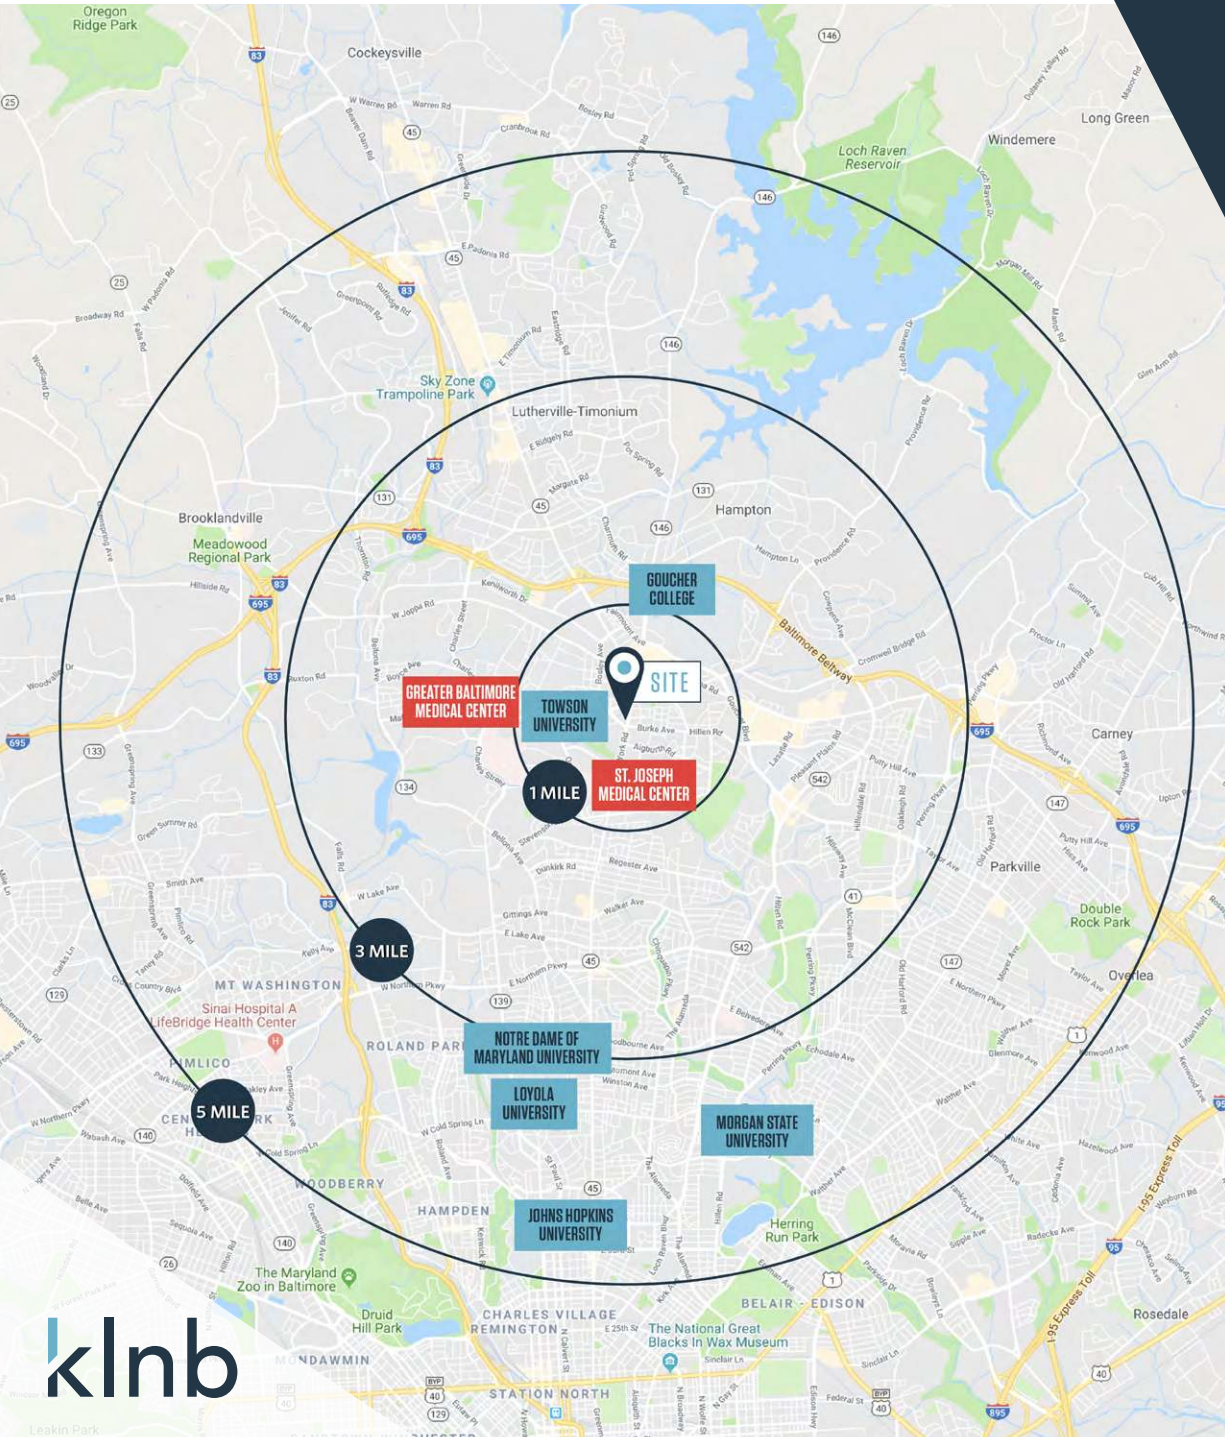

6 COLLEGES → 5 MILES

Towson - Goucher - Notre Dame
Loyola - Morgan State - Johns Hopkins

44,322
UNDERGRADUATE
STUDENTS

45,209
DAYTIME POPULATION
(1 MILE RADIUS)

\$112,104
AVERAGE HH INCOME
(1 MILE RADIUS)

YORK ROAD **BOSLEY AVE**
16,565 **22,615**
ADT ADT

2 HOSPITALS → 2 MILES

St. Joseph Medical Center
Greater Baltimore Medical Center

ASPEN HEIGHTS TOWSON

- 9,600 SF of retail space
- Excellent visibility
- 248 Student apartments
- 80 Dedicated retail parking spaces
- Easy pedestrian and vehicular access
- Opportunity for outdoor patio

ASPEN HEIGHTS
TOWSON

SHAKE SHACK
ETHAN ALLEN
sweetgreen
URBAN OUTFITTERS
CIRCLE EAST

TOWSON SQUARE
CINEMARK
ON THE BORDER
W&B
Nando's

GOUCHER COMMONS
SPROUTS FARMERS MARKET
GOLF GALAXY
HomeGoods
MATTRESS FIRM
DSW
five BELOW
KIRKLAND'S
noodles
DLX
ULTA

TOWSON OVERLOOK
FIT!

Center Center
DOLLAR TREE

Total Wine & More

TOWSON PLACE
target
Marshalls
TJ-maxx
Michaels
PETS MARY
Panera BREAD
Red Robin
HAVERTYS
weis

Wawa

RAVENWOOD SHOPPING CENTER
Giant
Starbucks