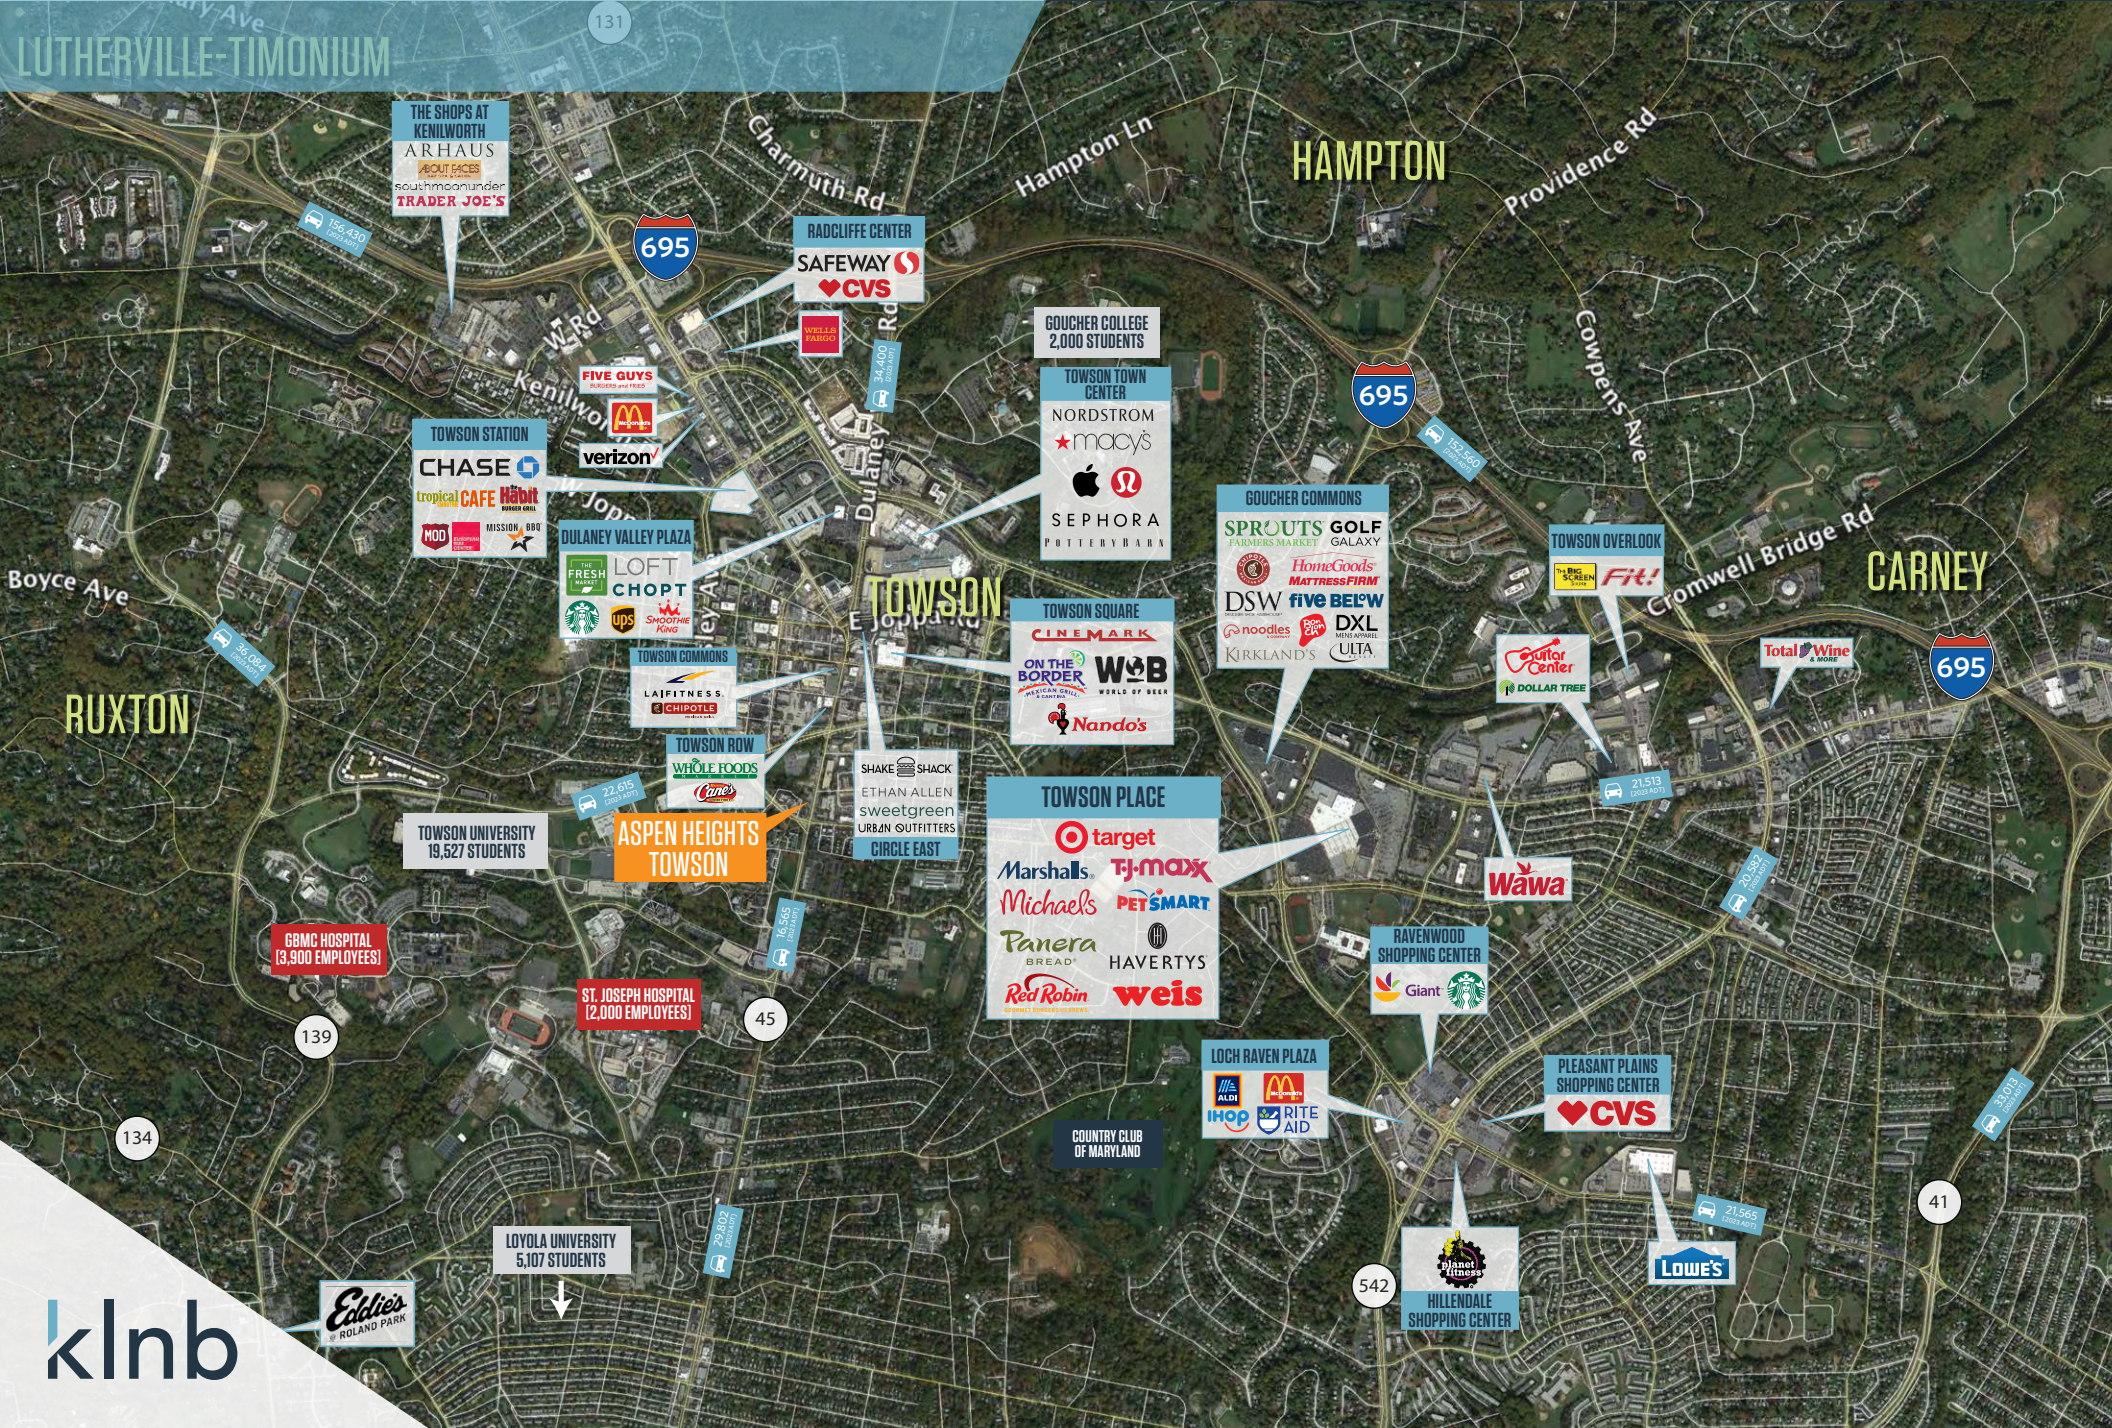

Cane's
Jamba

SHAKE SHACK
ETHAN ALLEN
CIRCLE EAST

TOWSON TOWN CENTER
NORDSTROM
macy's
Apple
FOGO DE CHÃO
Crate&Barrel
The Cheesecake Factory
POTTERY BARN
lululemon
athletica

MARKET AERIAL

101 YORK RD, TOWSON, MD

LUTHERVILLE-TIMONIUM

THE SHOPS AT KENILWORTH
ARHAUS
ABOUT FACES
southmoon under
TRADER JOE'S

RADCLIFFE CENTER
SAFEWAY
CVS

GOUCHER COLLEGE
2,000 STUDENTS

TOWSON TOWN CENTER
NORDSTROM
macy's
Apple
SEPHORA
POTTERY BARN

ASPEN HEIGHTS
TOWSON

SHAKE SHACK
ETHAN ALLEN
sweetgreen
URBAN OUTFITTERS
CIRCLE EAST

TOWSON SQUARE
CINEMARK
ON THE BORDER
W&B
Nando's

GOUCHER COMMONS
SPROUTS FARMERS MARKET
GOLF GALAXY
HomeGoods
MATTRESS FIRM
DSW
five BELOW
KIRKLAND'S
noodles
DLX
ULTA

TOWSON OVERLOOK
FIT!

Center Center
DOLLAR TREE

Total Wine & More

TOWSON PLACE
target
Marshalls
TJ-maxx
Michaels
PETS MARY
Panera BREAD
Red Robin
HAVERTYS
weis

Wawa

RAVENWOOD SHOPPING CENTER
Giant
Starbucks