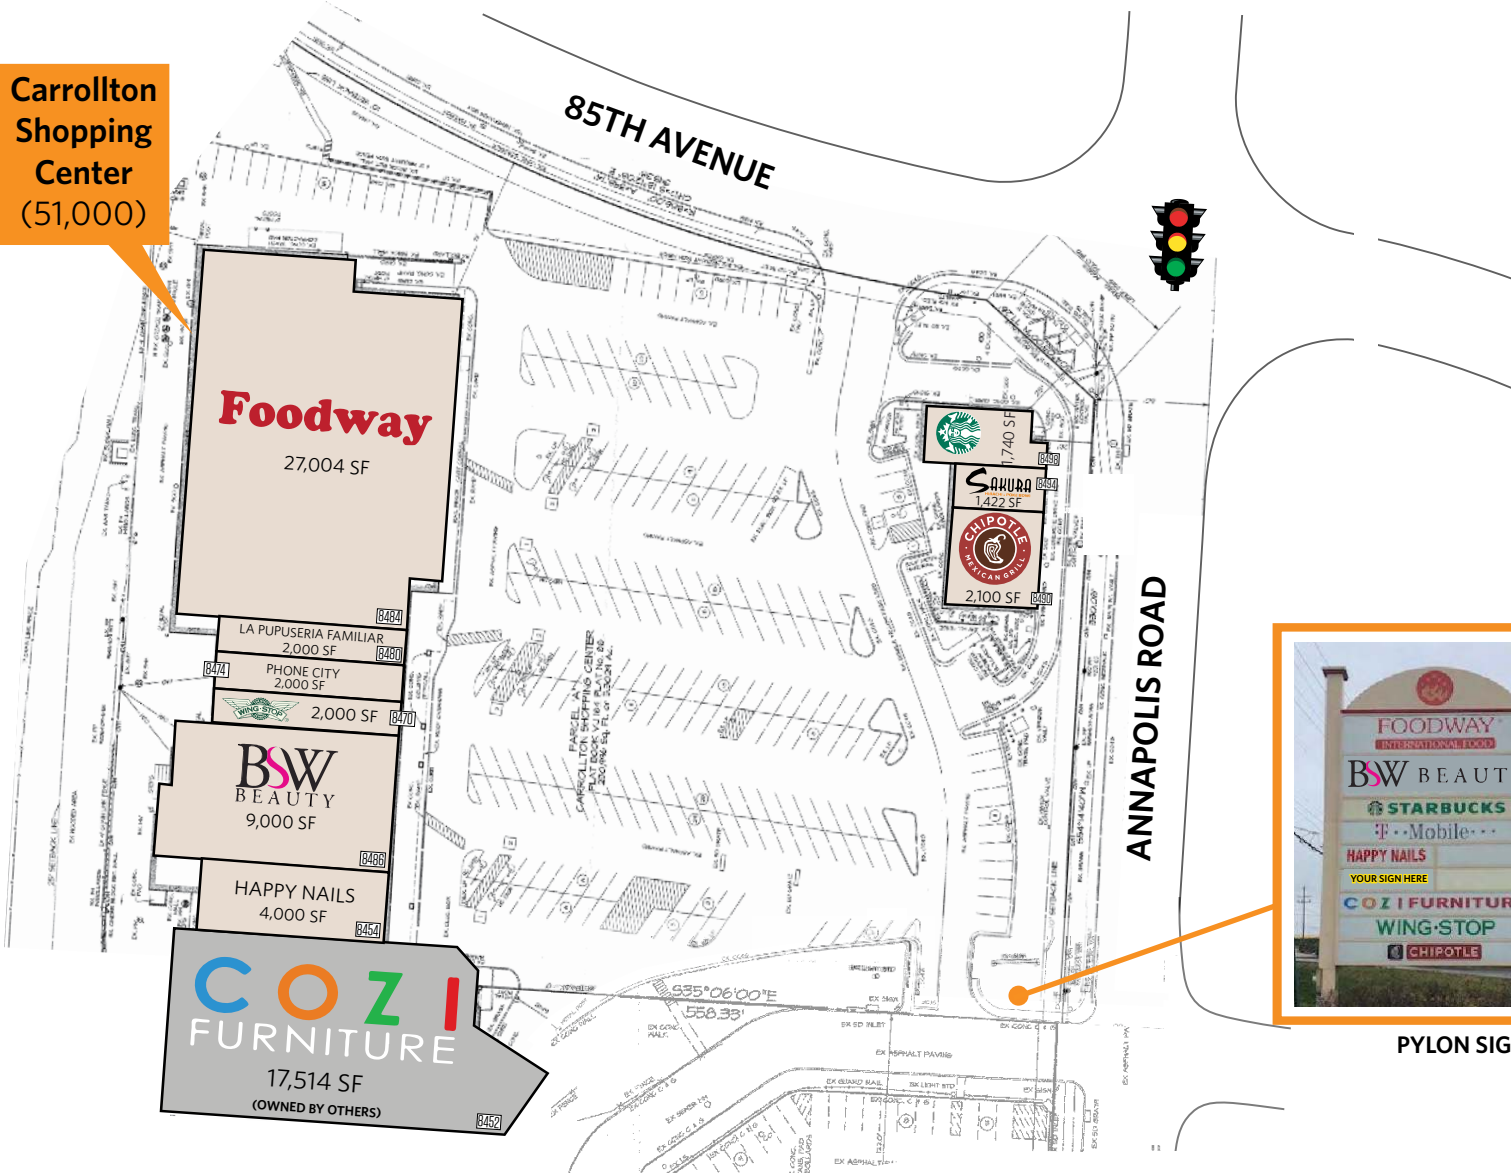

Carrollton Shopping Center
(51,000)

| TENANT LIST | |
|-----------------------|-----------|
| Foodway | 27,000 SF |
| La Pupuseria Familiar | 2,000 SF |
| Phone City | 2,000 SF |
| Wing Stop | 2,000 SF |
| BSW Beauty | 9,000 SF |
| Happy Nails | 4,000 SF |
| Starbucks | 1,740 SF |
| Sakura Hibachi | 1,422 SF |
| Chipotle | 2,100 SF |
| Cozi Furniture | 17,514 SF |