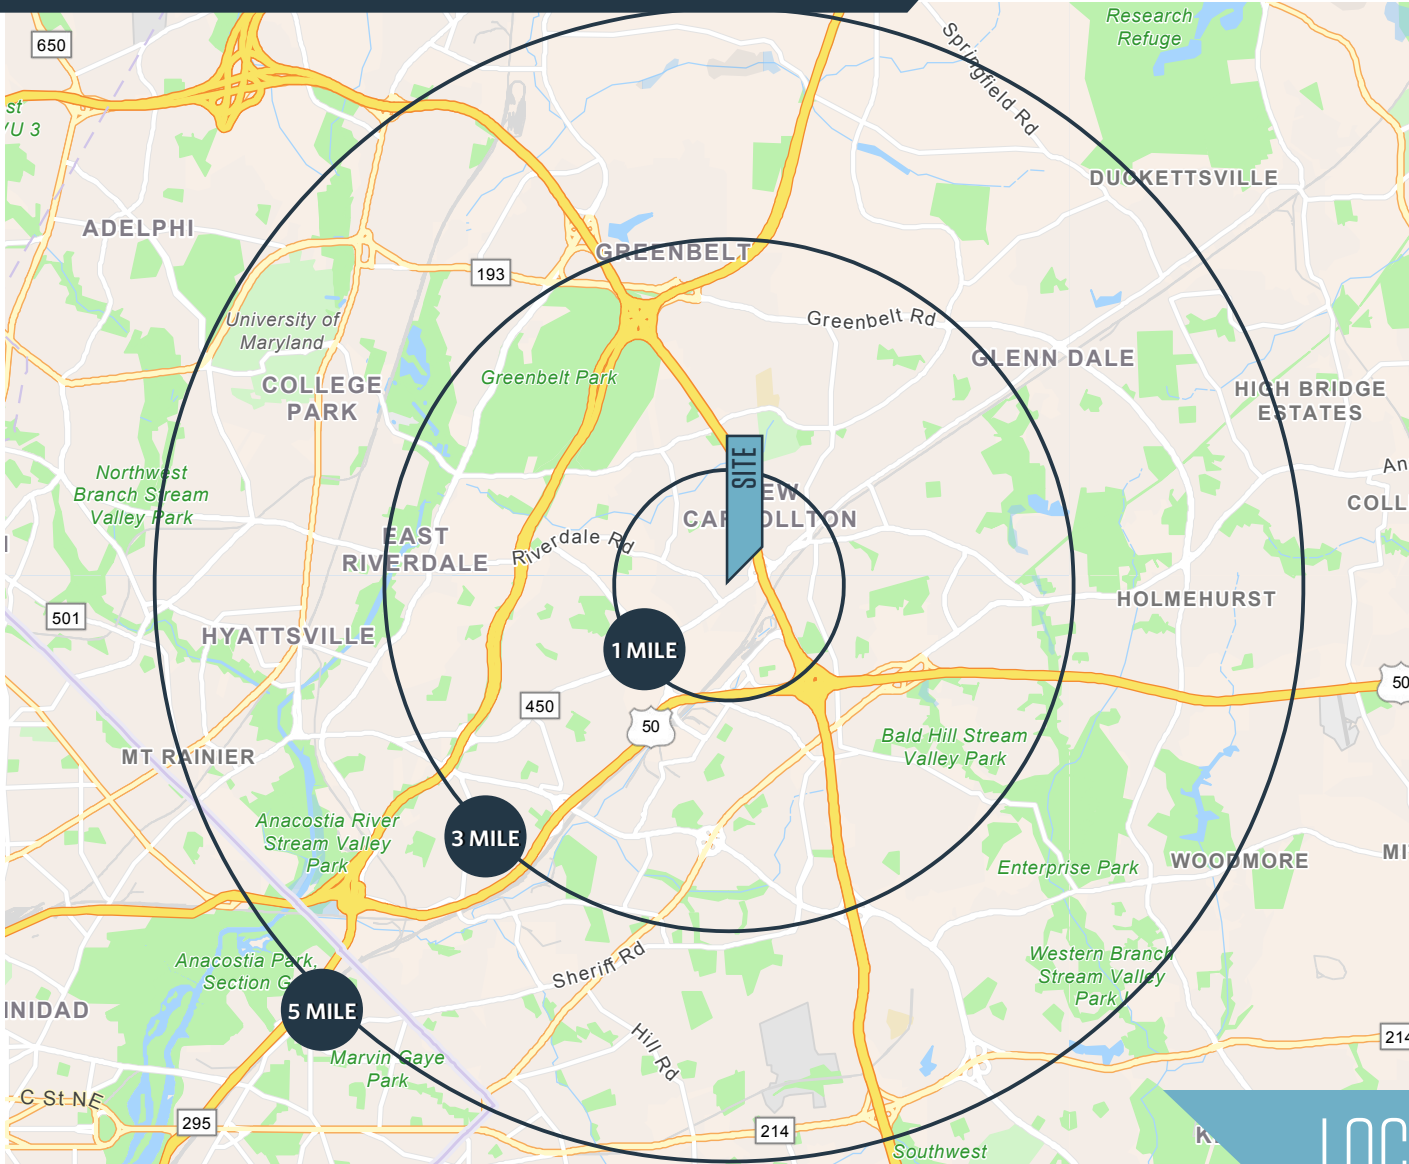

CARROLLTON SHOPPING CENTER

8454 Annapolis Road, New Carrollton, MD 20784
Prince George's County

JOIN:
Foodway

COZI FURNITURE | **SAKURA** HIBACHI • POKE BOWL | **BSW** BEAUTY

- Approximately 51,000 SF grocery-anchored center well located on the heavily trafficked Annapolis Road (Rt. 450) in New Carrollton, MD.
- High volume international grocery store, Foodway.
- Located immediately southwest of the I-495/Annapolis Road interchange.
- Pylon signage available on Annapolis Road.

DEMOGRAPHICS | 2024:

| | 1-MILE | 3-MILE | 5-MILE |
|--------------------|-----------|-----------|-----------|
| Population | 19,510 | 150,420 | 329,406 |
| Daytime Population | 17,591 | 125,839 | 336,339 |
| Households | 6,508 | 48,136 | 111,574 |
| Average HH Income | \$100,819 | \$110,523 | \$118,059 |

[CLICK TO DOWNLOAD DEMOGRAPHIC REPORT](#)

TRAFFIC COUNTS | 2023:

| | |
|--------------------------|------------|
| Annapolis Road (Rt. 450) | 35,279 ADT |
| Riverdale Road | 13,709 ADT |

LOCATION & DEMOGRAPHICS