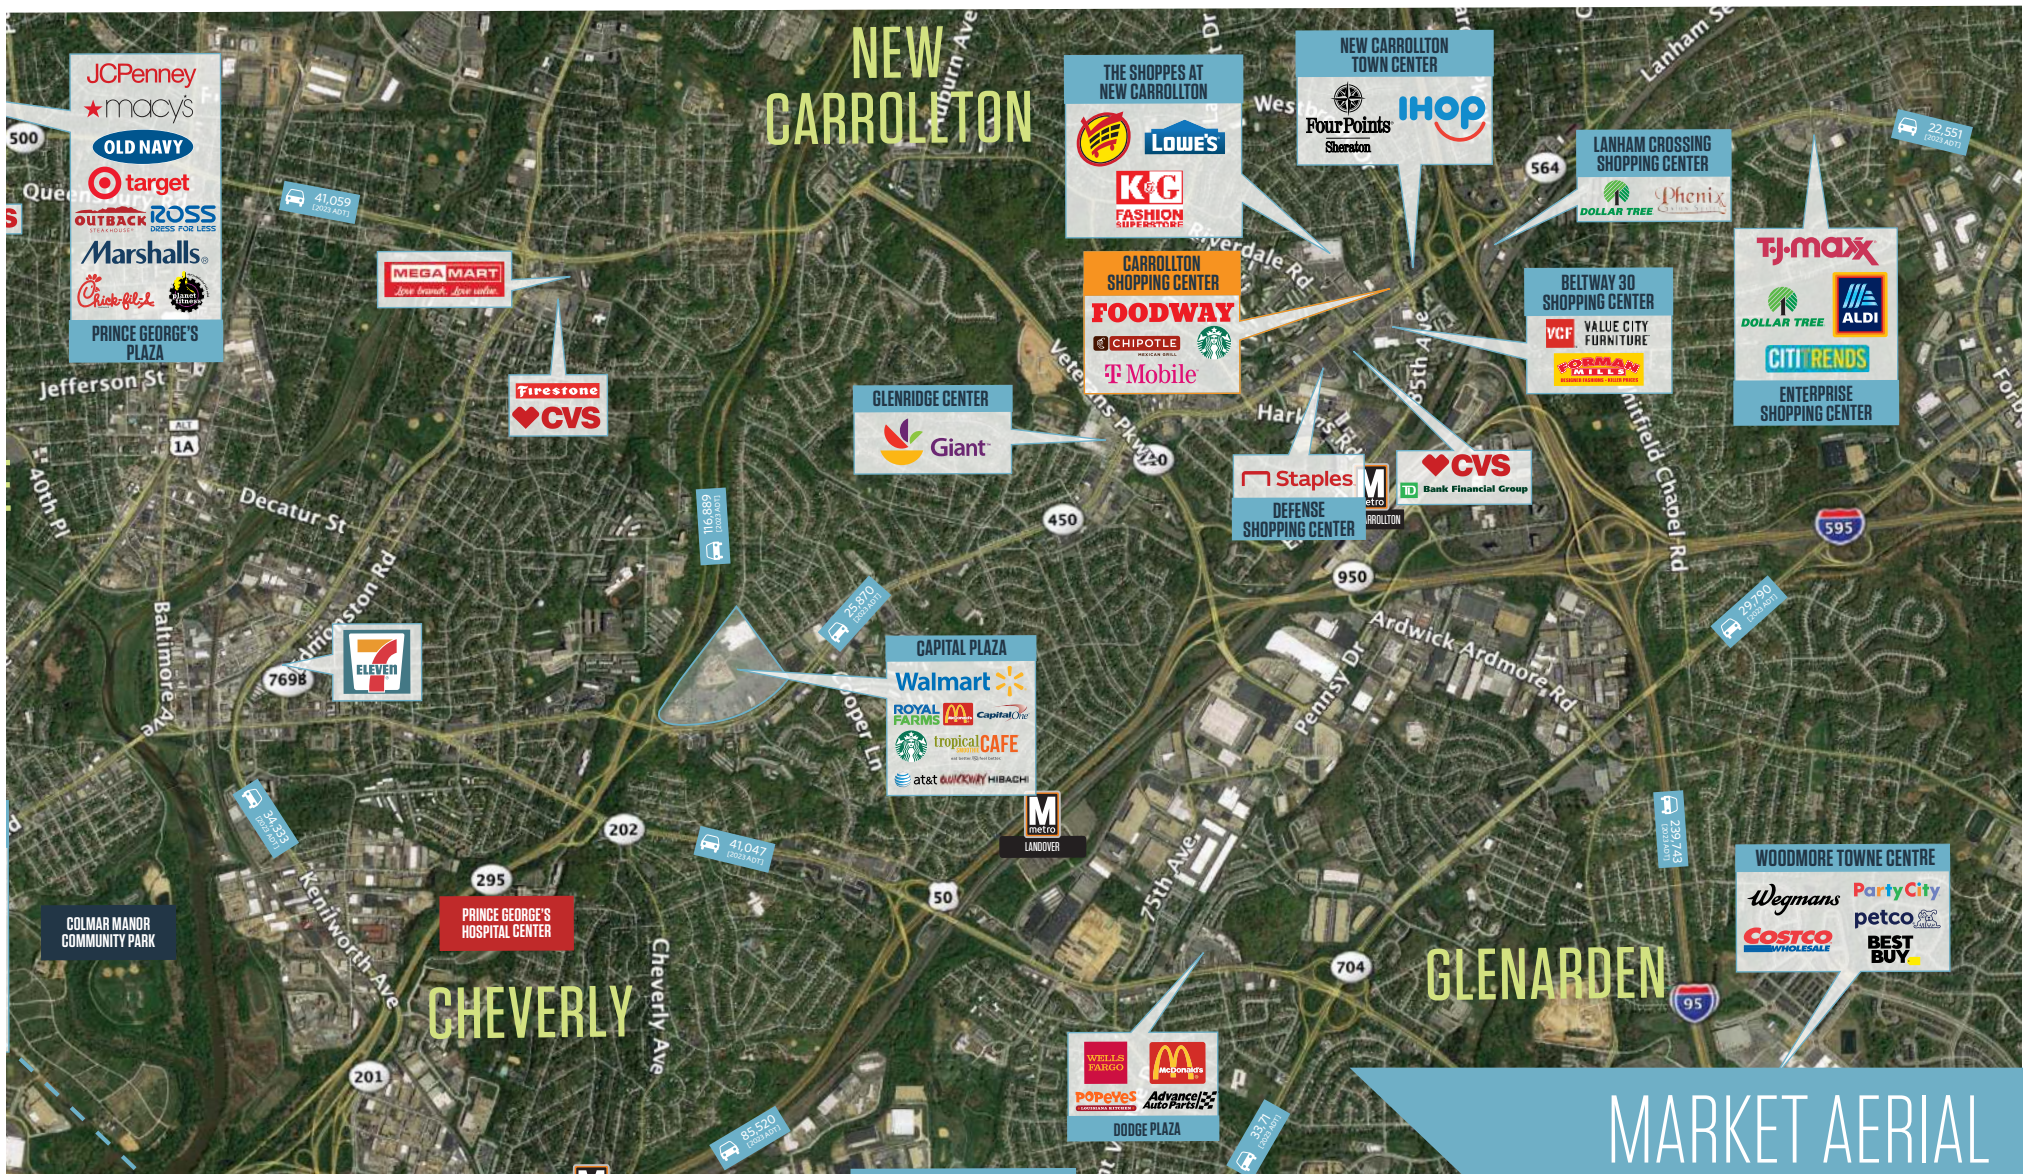

CARROLLTON SHOPPING CENTER

8454 Annapolis Road, New Carrollton, MD 20784
Prince George's County

Mai Vo
mvo@klnb.com
703-268-2722

Dallon L. Cheney
dcheney@klnb.com
703-268-2703

8065 Leesburg Pike, Suite 700
Tysons, VA 22182
klnb.com

klnb