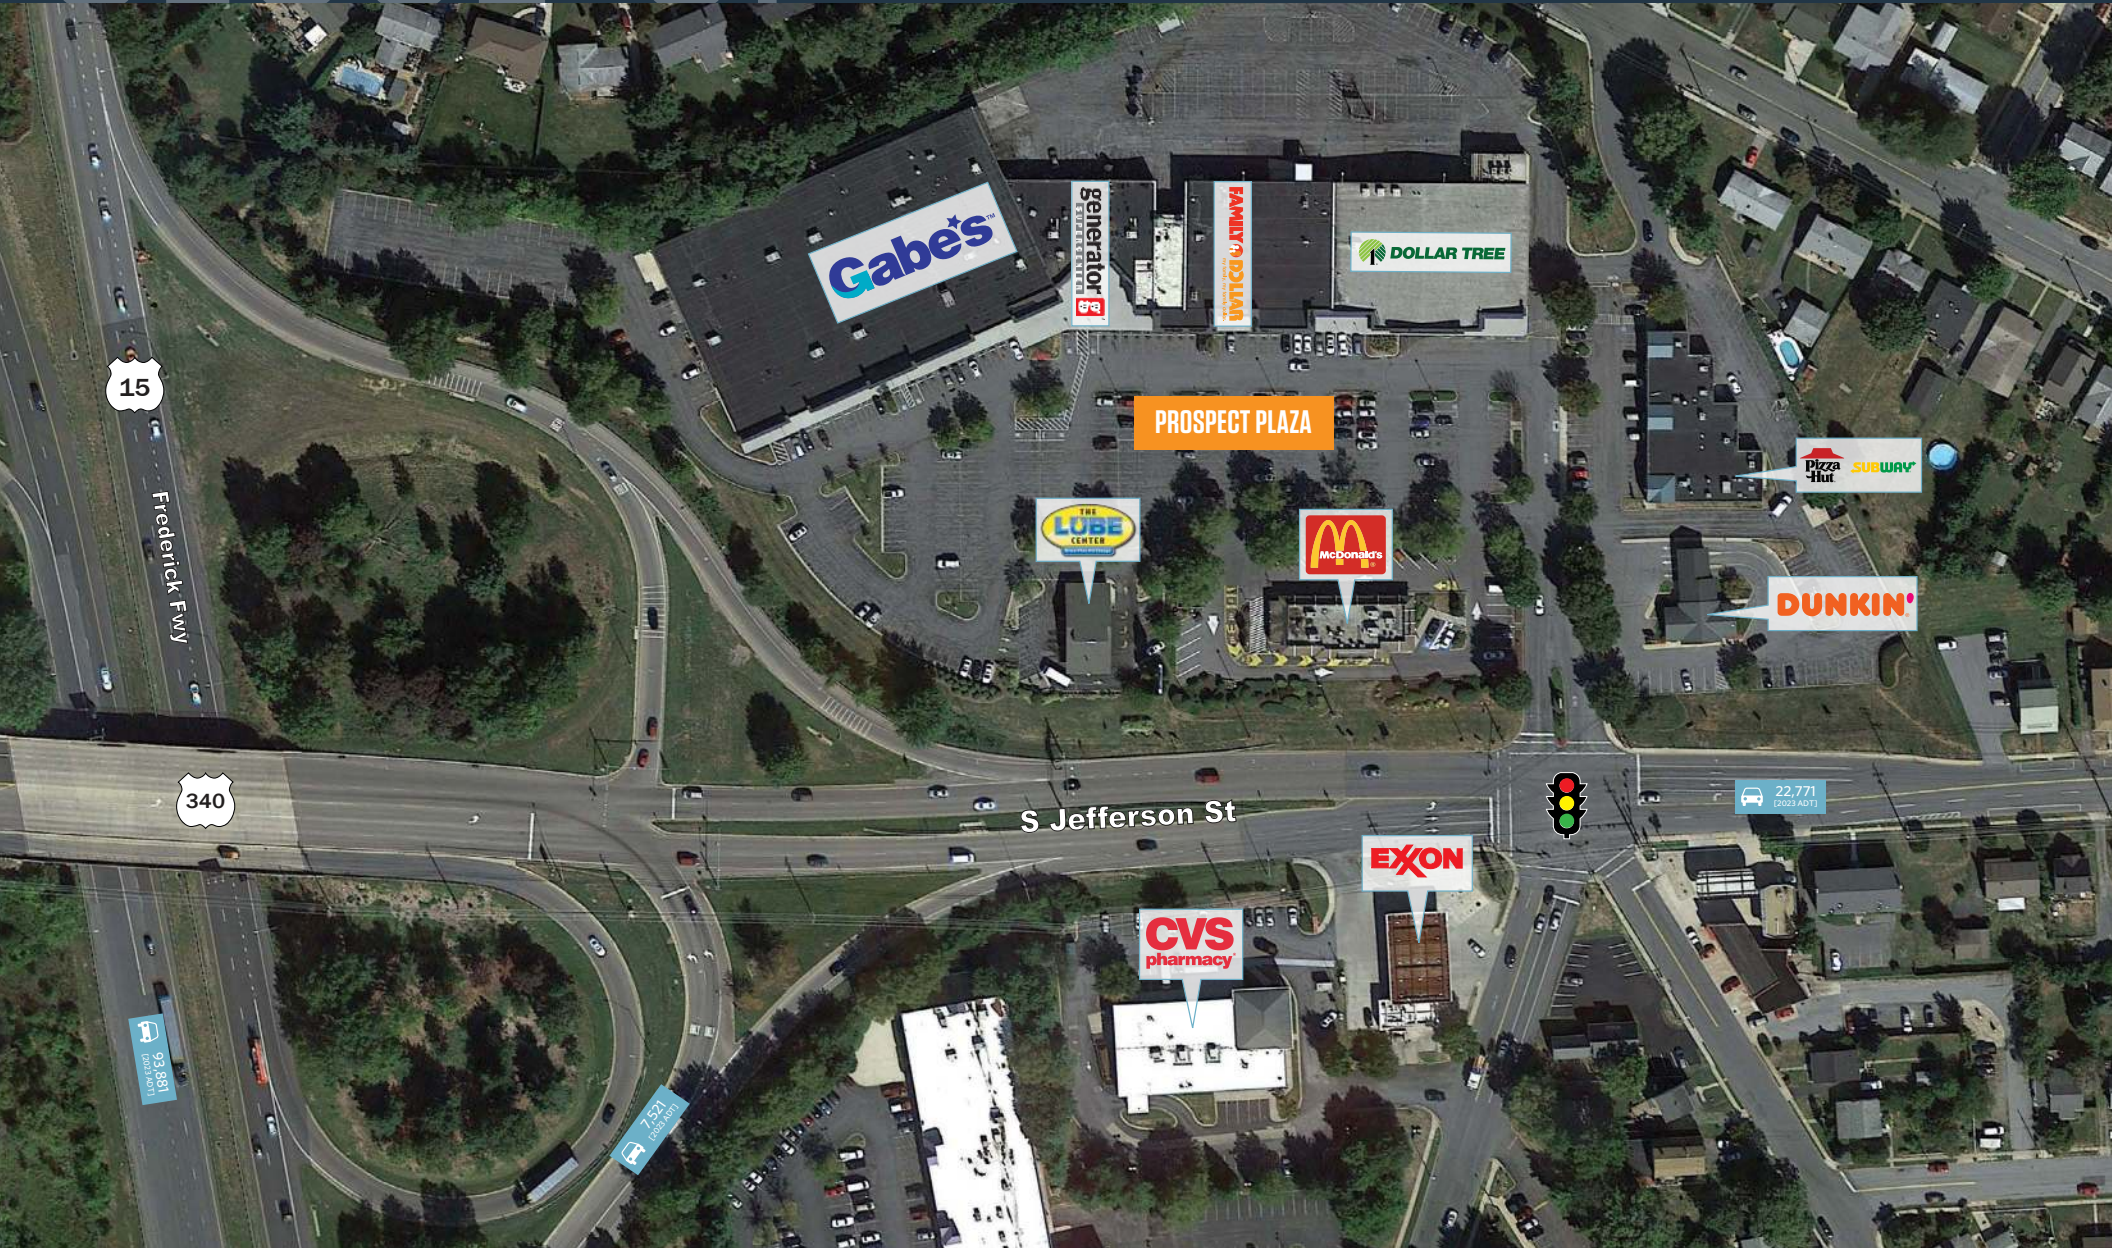

CLOSE-UP

PROSPECT PLAZA

342 S JEFFERSON ST, FREDERICK, MD 21701, FREDERICK COUNTY

RYAN MINNEHAN

rminnehan@klnb.com | 443-632-2088

MASON BERNSTEIN

mbernstein@klnb.com | 443-632-2089