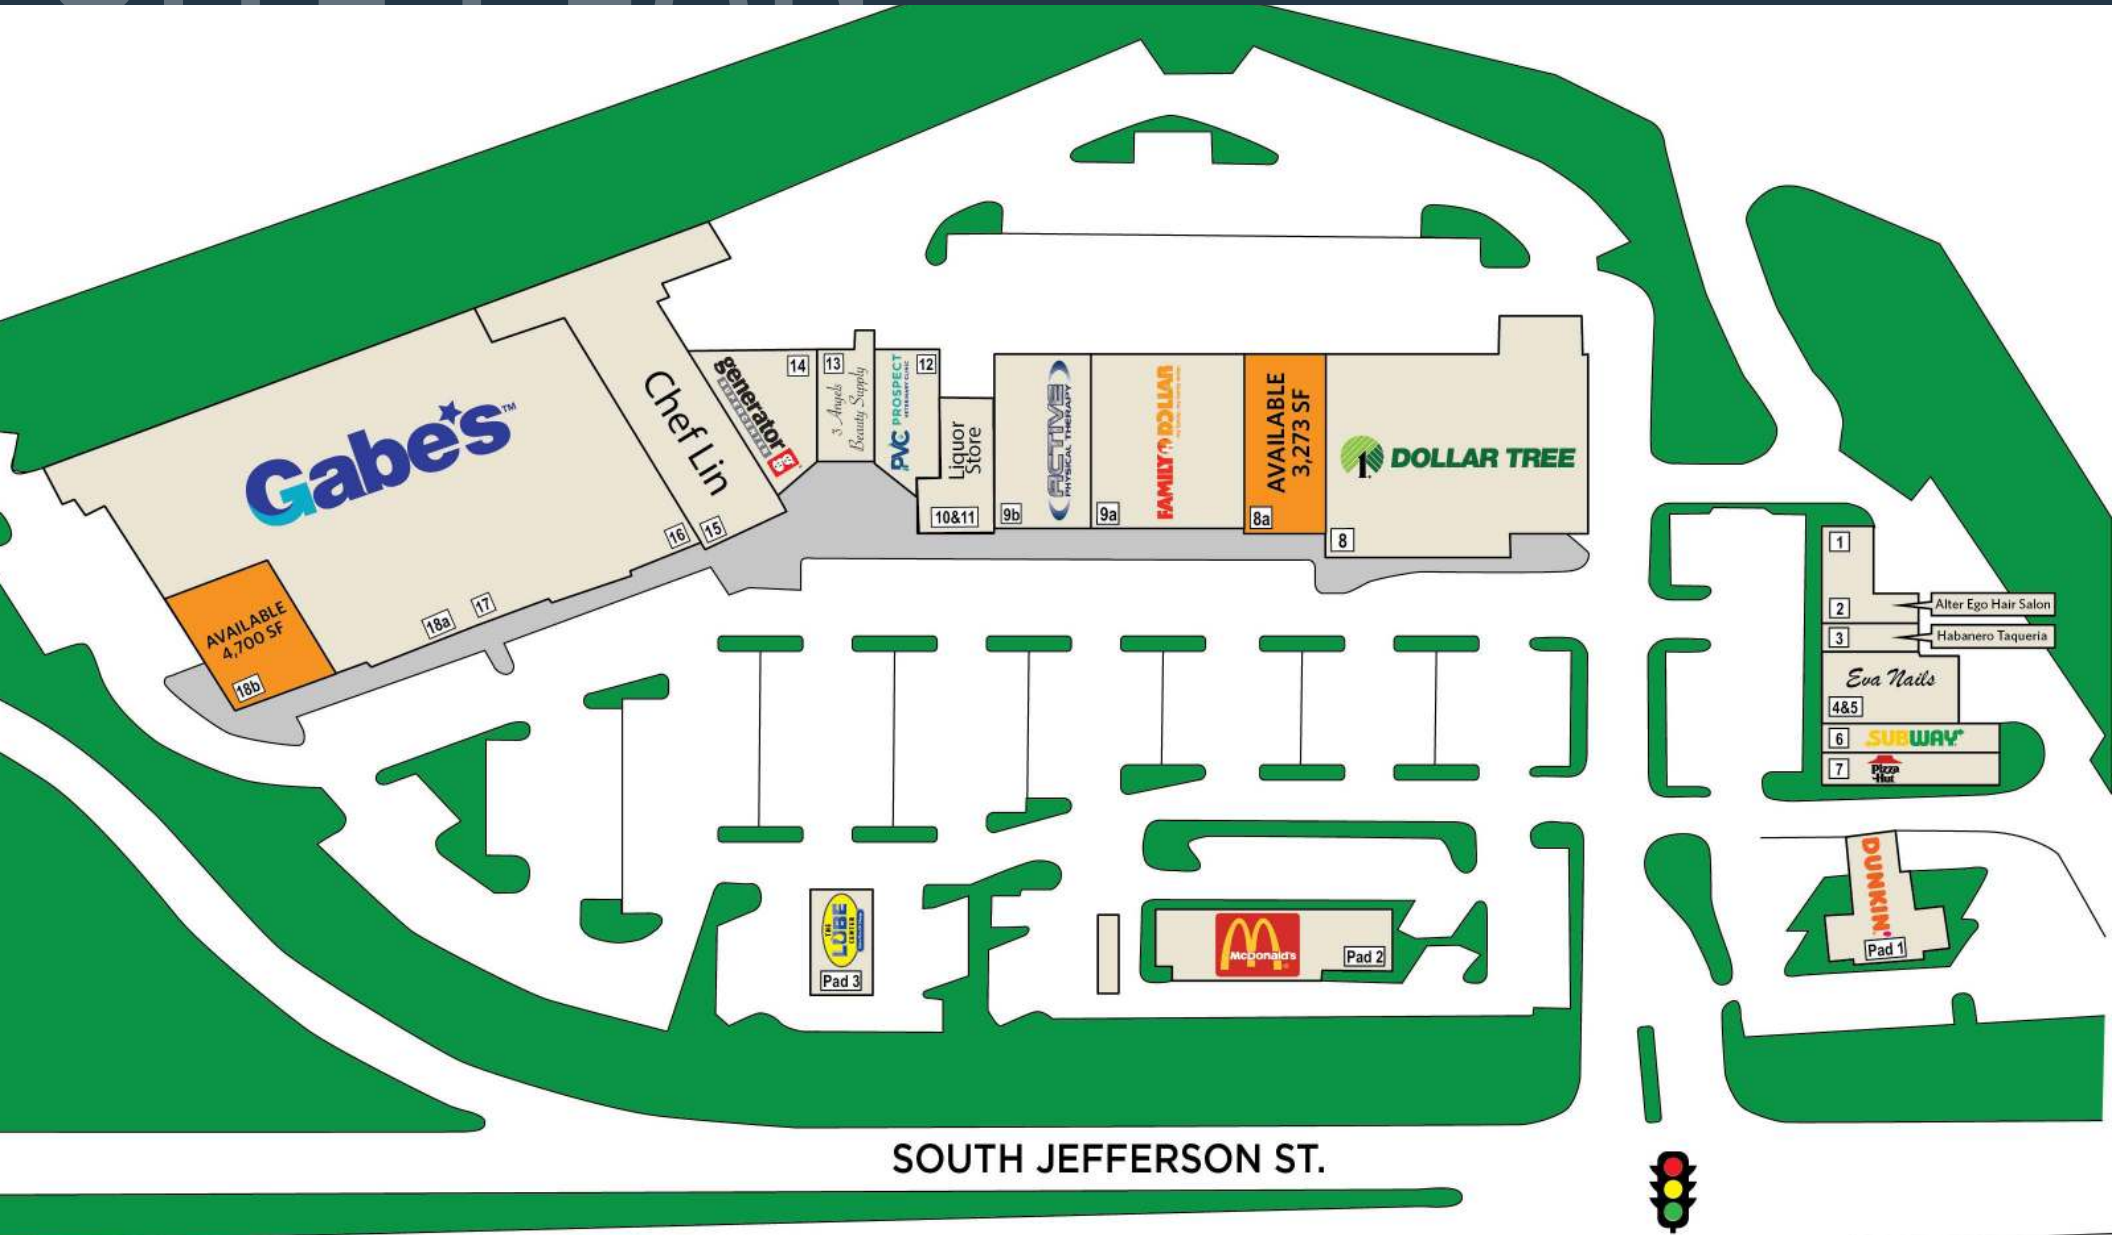

SITE PLAN

PROSPECT PLAZA

342 S JEFFERSON ST, FREDERICK, MD 21701, FREDERICK COUNTY

RYAN MINNEHAN

rminnehan@klnb.com | 443-632-2088

MASON BERNSTEIN

mbernstein@klnb.com | 443-632-2089

klnb