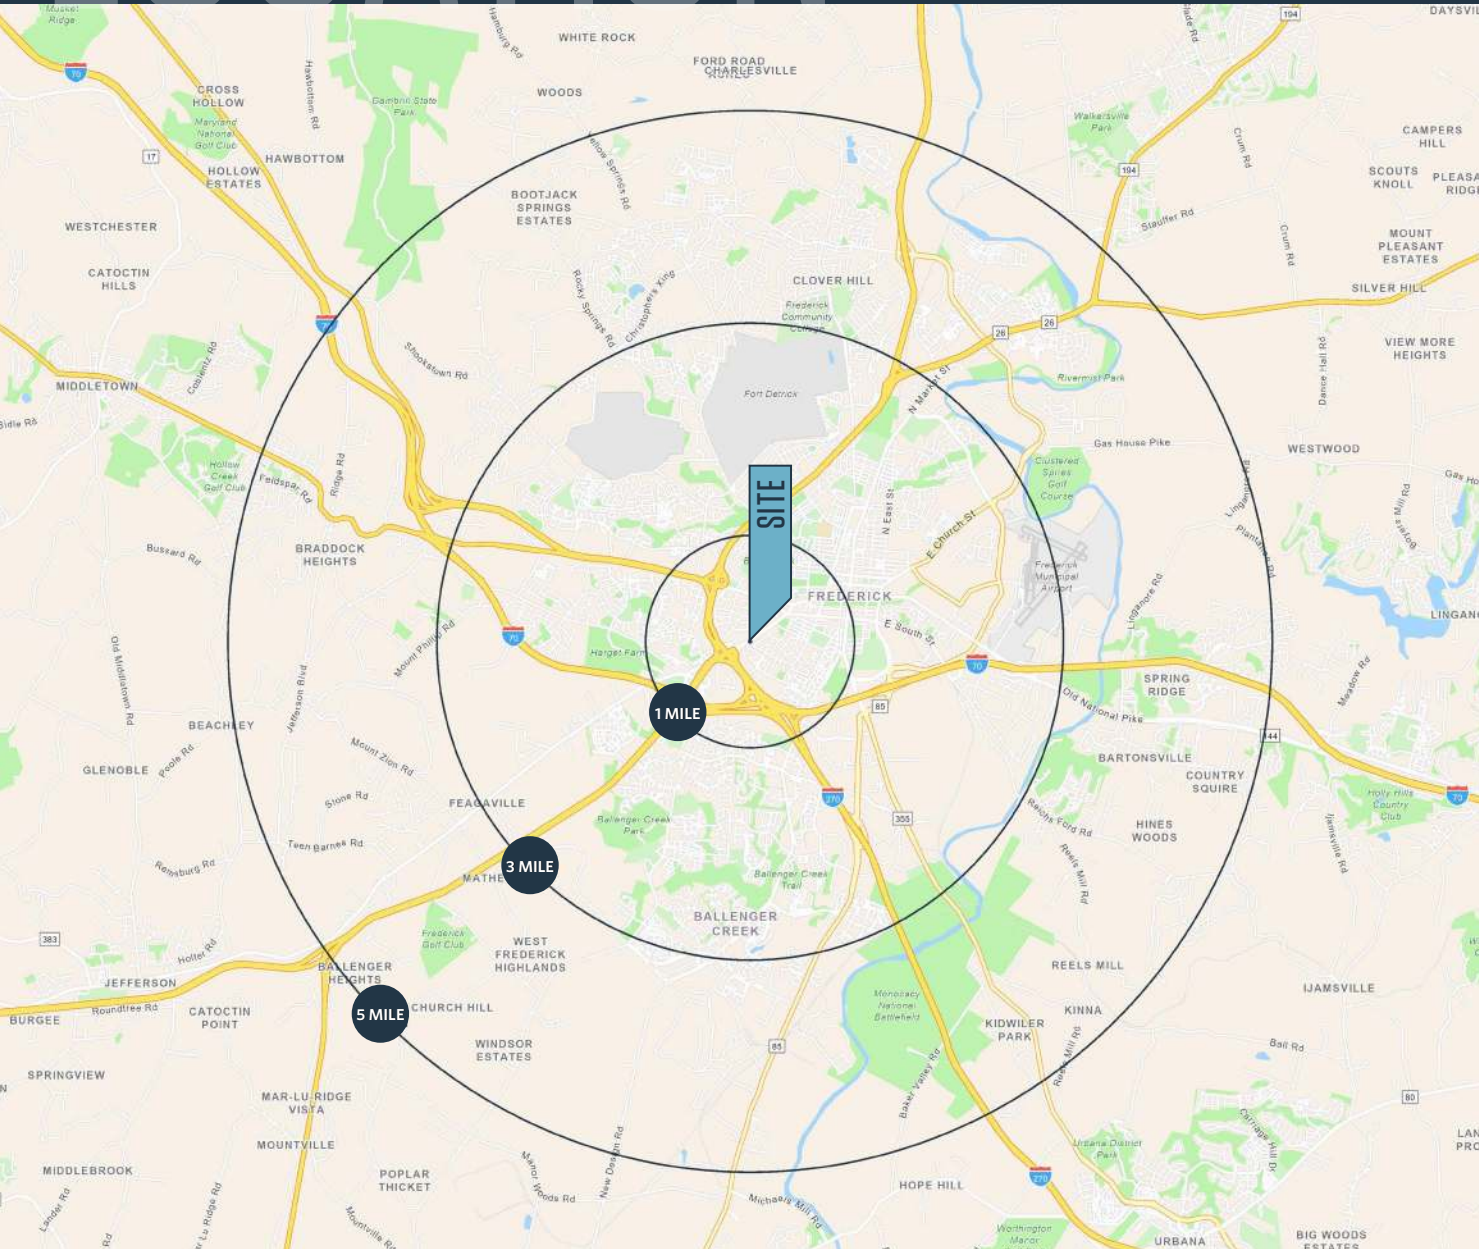

LOCATION

PROSPECT PLAZA

342 S JEFFERSON ST, FREDERICK, MD 21701, FREDERICK COUNTY

DEMOGRAPHICS | 2024:

	1-MILE	3-MILE	5-MILE
Population	14,634	92,539	136,803
Daytime Population	16,254	114,698	153,596
Households	5,896	35,985	52,357
Average HH Income	$104,262	$114,769	$130,920

[CLICK TO DOWNLOAD DEMOGRAPHIC REPORT](#)

TRAFFIC COUNTS | 2023:

South Jefferson St	22,771 ADT
US 40	93,881 ADT

RYAN MINNEHAN

rminnehan@klnb.com | 443-632-2088

MASON BERNSTEIN

mbernstein@klnb.com | 443-632-2089