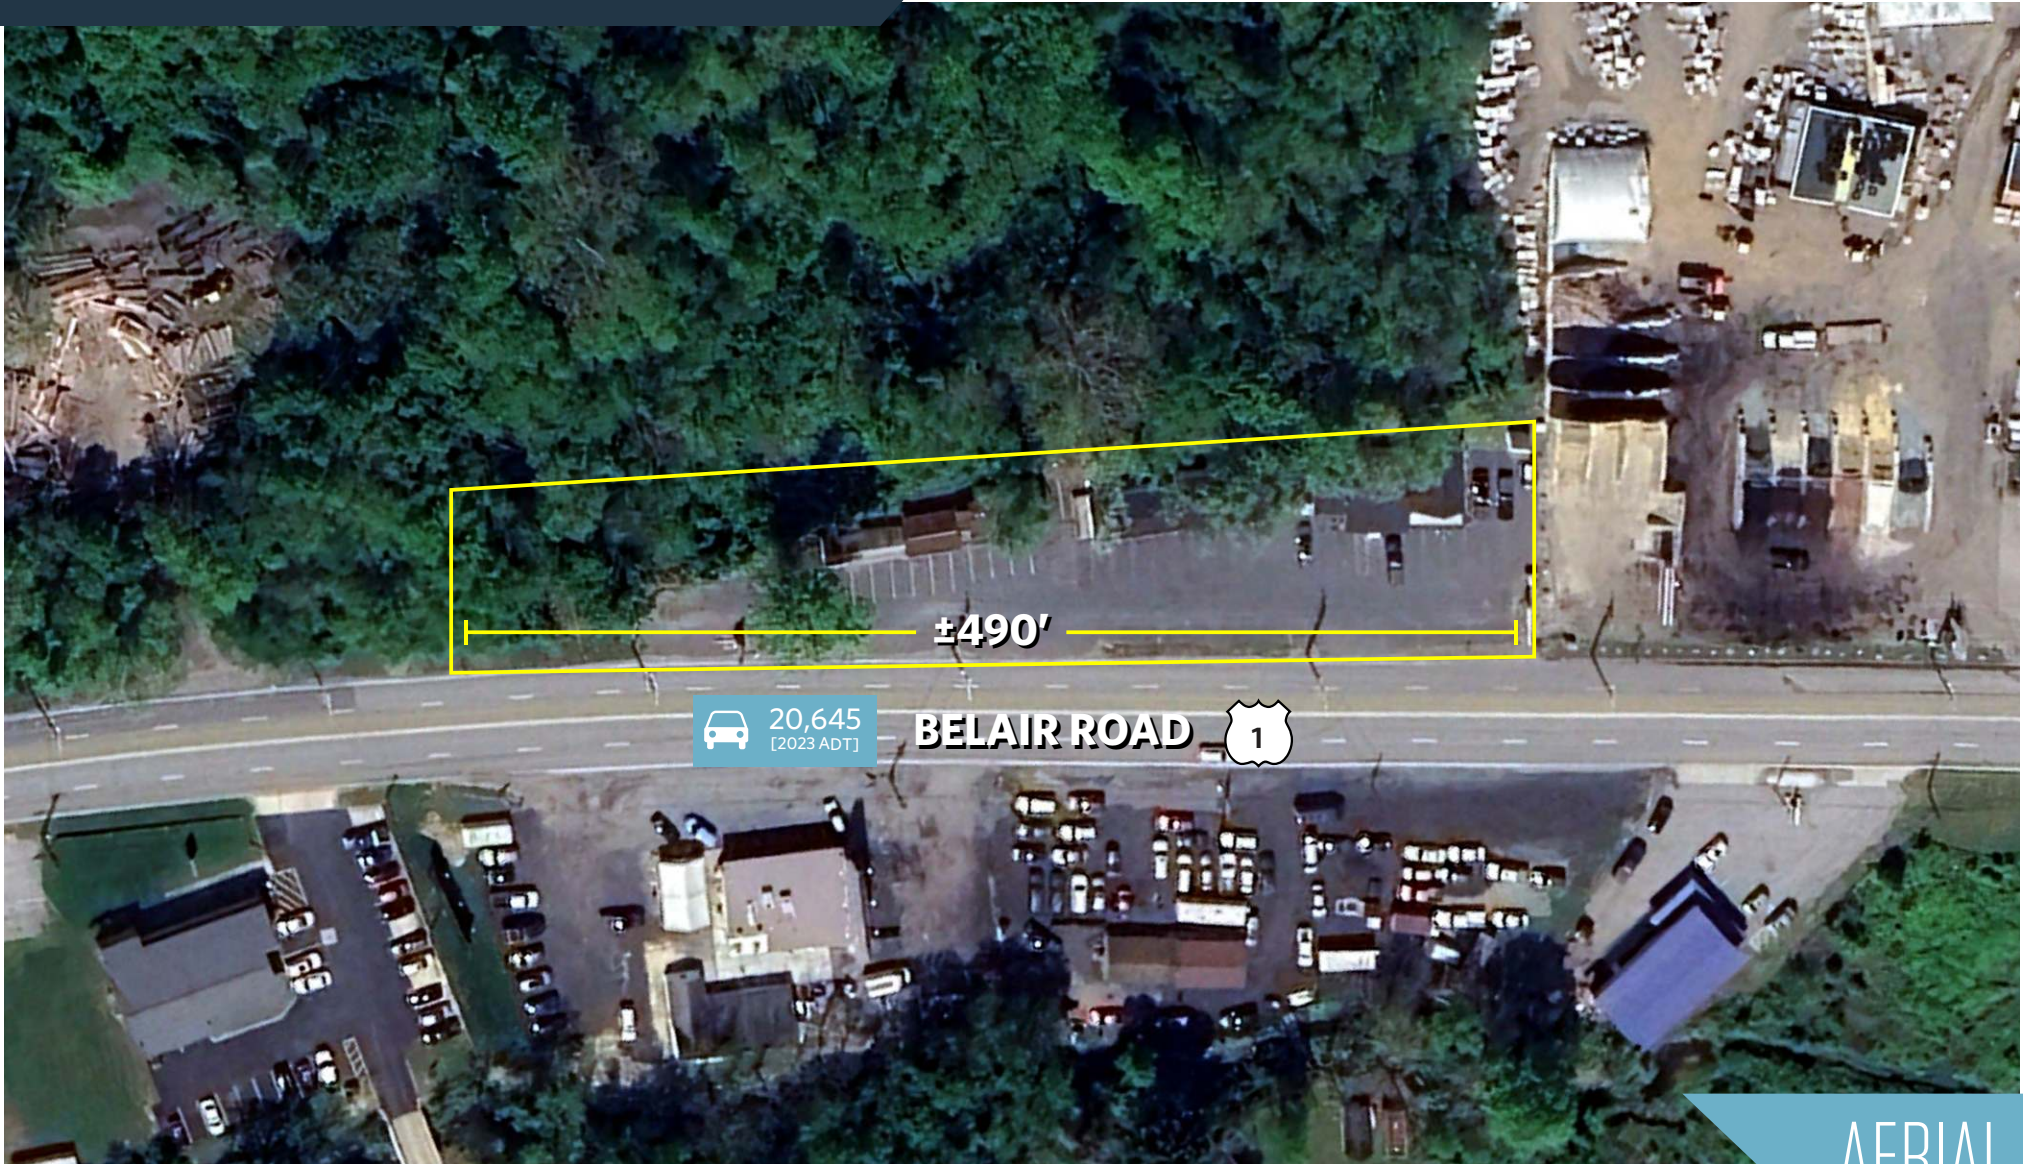

2800 BELAIR ROAD

2800 Belair Road, Fallston, MD 21047
Harford County

AERIAL

Rachel Klein
rklein@klnb.com
443-632-2087

Christopher Wright
cwright@klnb.com
443-914-2600

100 West Road, Suite 505
Baltimore, MD 21204
klnb.com

NAklnb