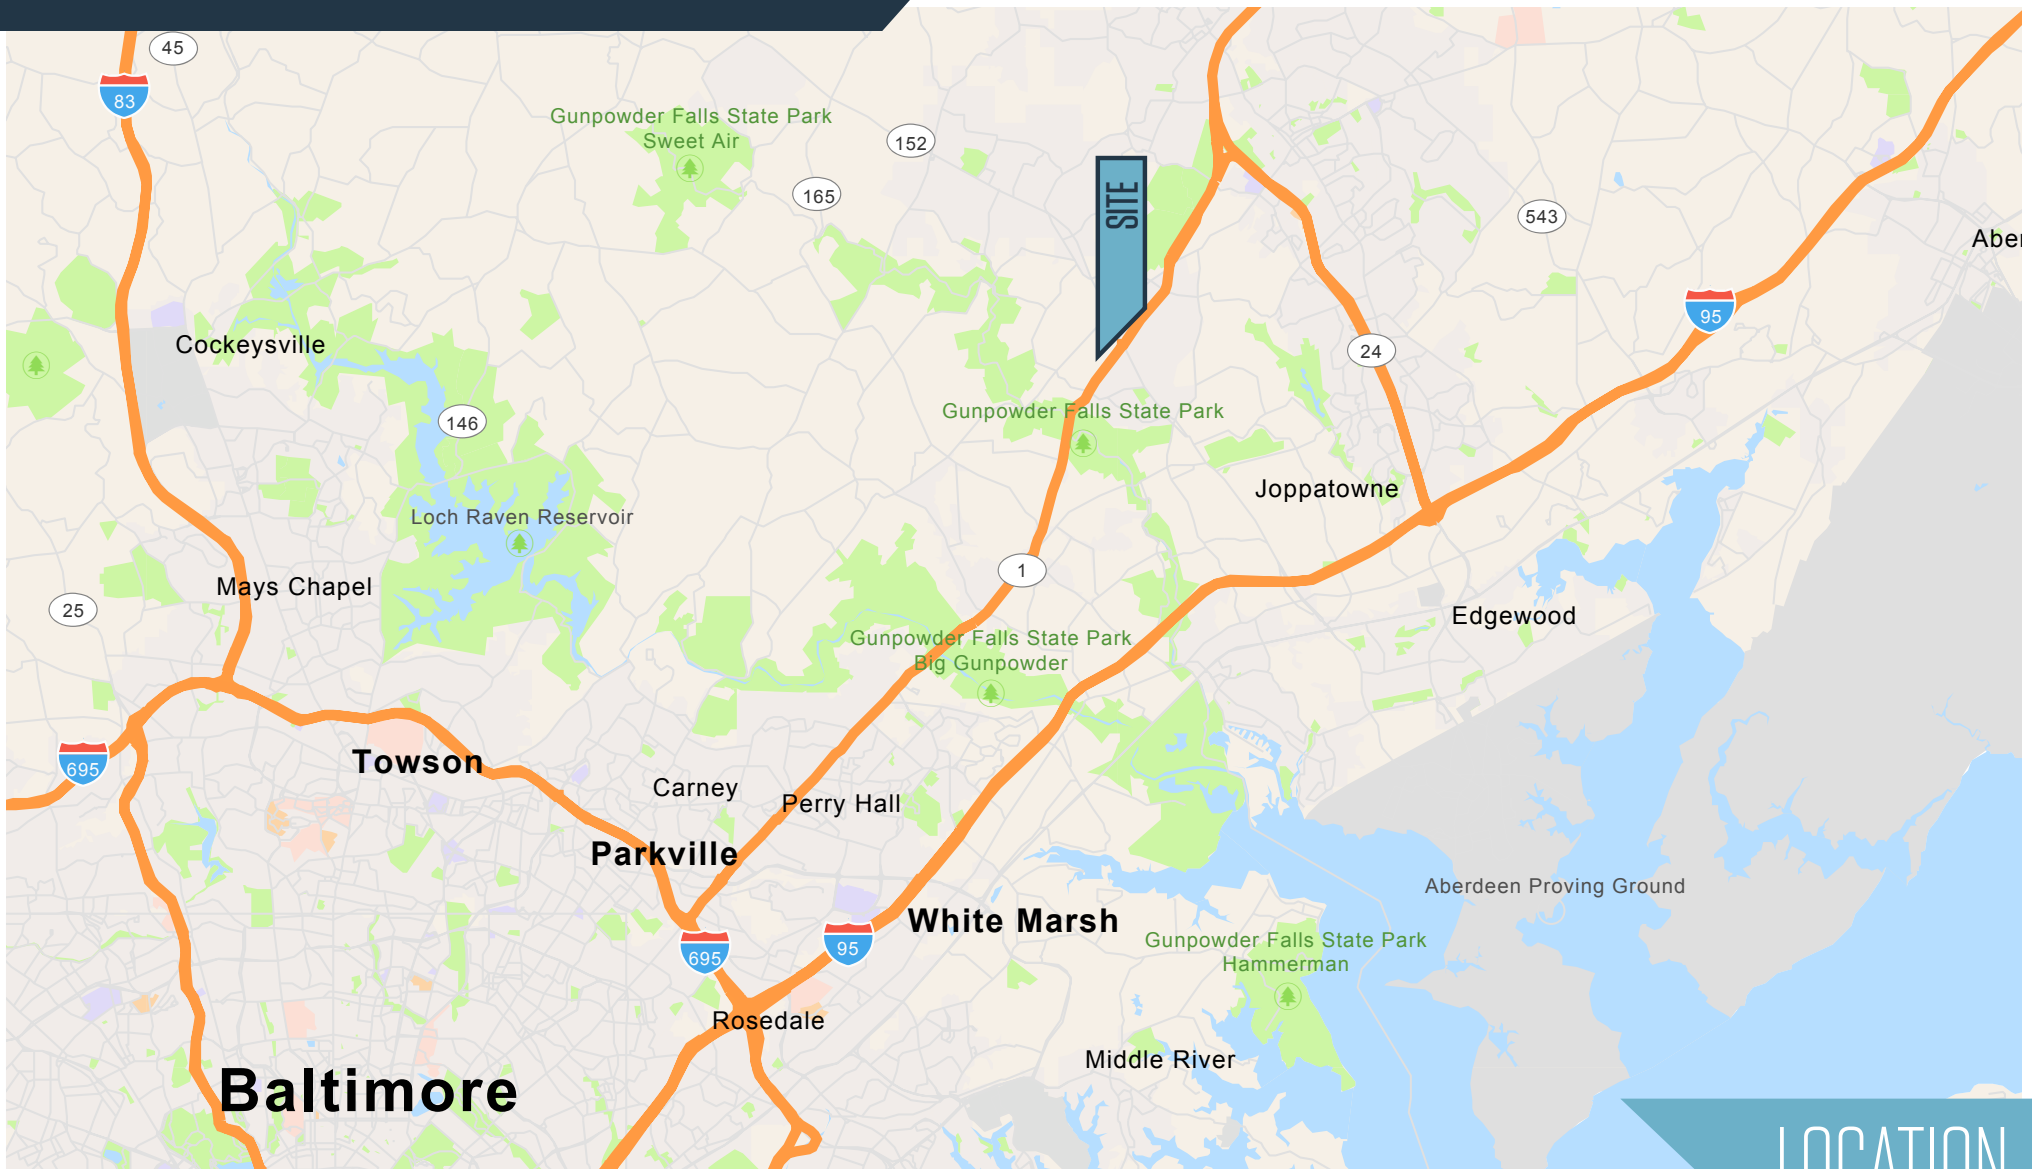

2800 BELAIR ROAD

2800 Belair Road, Fallston, MD 21047
Harford County

LOCATION

Rachel Klein
rklein@klnb.com
443-632-2087

Christopher Wright
cwright@klnb.com
443-914-2600

100 West Road, Suite 505
Baltimore, MD 21204
klnb.com